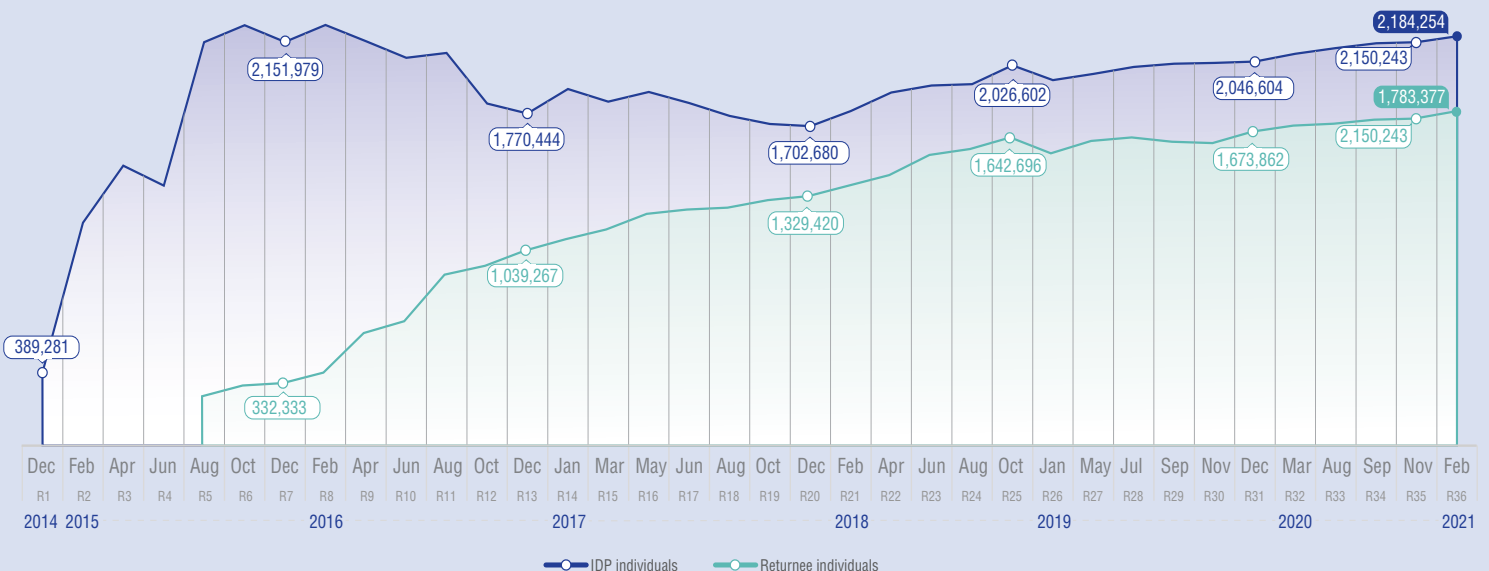

# KEY FINDINGS

2,184,254 IDP individuals

447,628 IDP households

1,763,377 Returnee individuals

285,441 Returnee households

## Demographics

- Men
- Women
- Boys (<18)
- Girls (<18)

## Number of IDPs and returnees over time

All the numbers presented in this report are based on the areas that were accessible at the time of the assessment