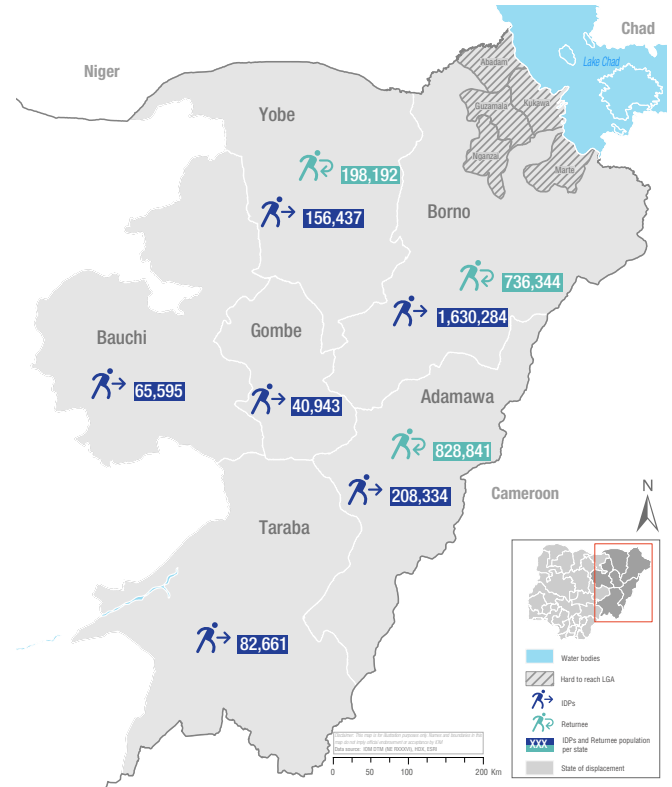

# KEY FINDINGS

2,184,254 IDP individuals

447,628 IDP households

1,763,377 Returnee individuals

285,441 Returnee households

## Demographics

- Men
- Women
- Boys (<18)
- Girls (<18)

## Number of IDPs and returnees over time

All the numbers presented in this report are based on the areas that were accessible at the time of the assessment