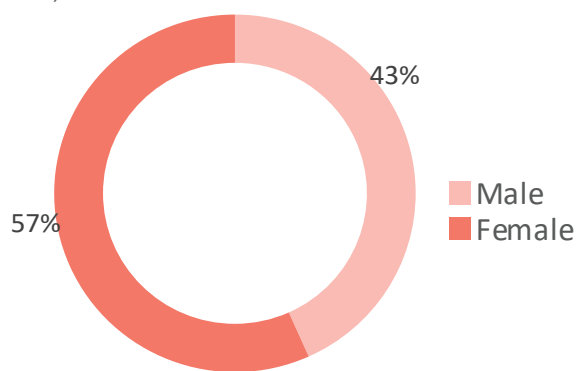

Casualties:
57

Movement Trigger:
Armed attacks

OVERVIEW

Nigeria's North Central and North West Zones are afflicted with a multidimensional crisis that is rooted in long-standing tensions between ethnic and religious groups and involves attacks by criminal groups and banditry/hirabah (such as kidnapping and grand larceny along major highways). The crisis has accelerated during the past years because of the intensification of attacks and has resulted in widespread displacement across the region.

Between 30 August and 05 September 2021, armed clashes between herdsmen and farmers; and bandits and local communities have led to new waves of population displacement. Following these events, rapid assessments were conducted by DTM (Displacement Tracking Matrix) field staff with the purpose of informing the humanitarian community and government partners, and enable targeted response. Flash reports utilise direct observation and a broad network of key informants to gather representative data and collect information on the number, profile and immediate needs of affected populations.

During the assessment period, the DTM identified an estimated number of 3,459 individuals who were displaced to neighbouring wards. A total of 57 casualties were reported and 387 shelters were burnt in the LGAs Sabuwa, Faskari, Matazu and Bakori in Katsina State and Oturkpo LGA in Benue State.

GENDER (FIG. 1)