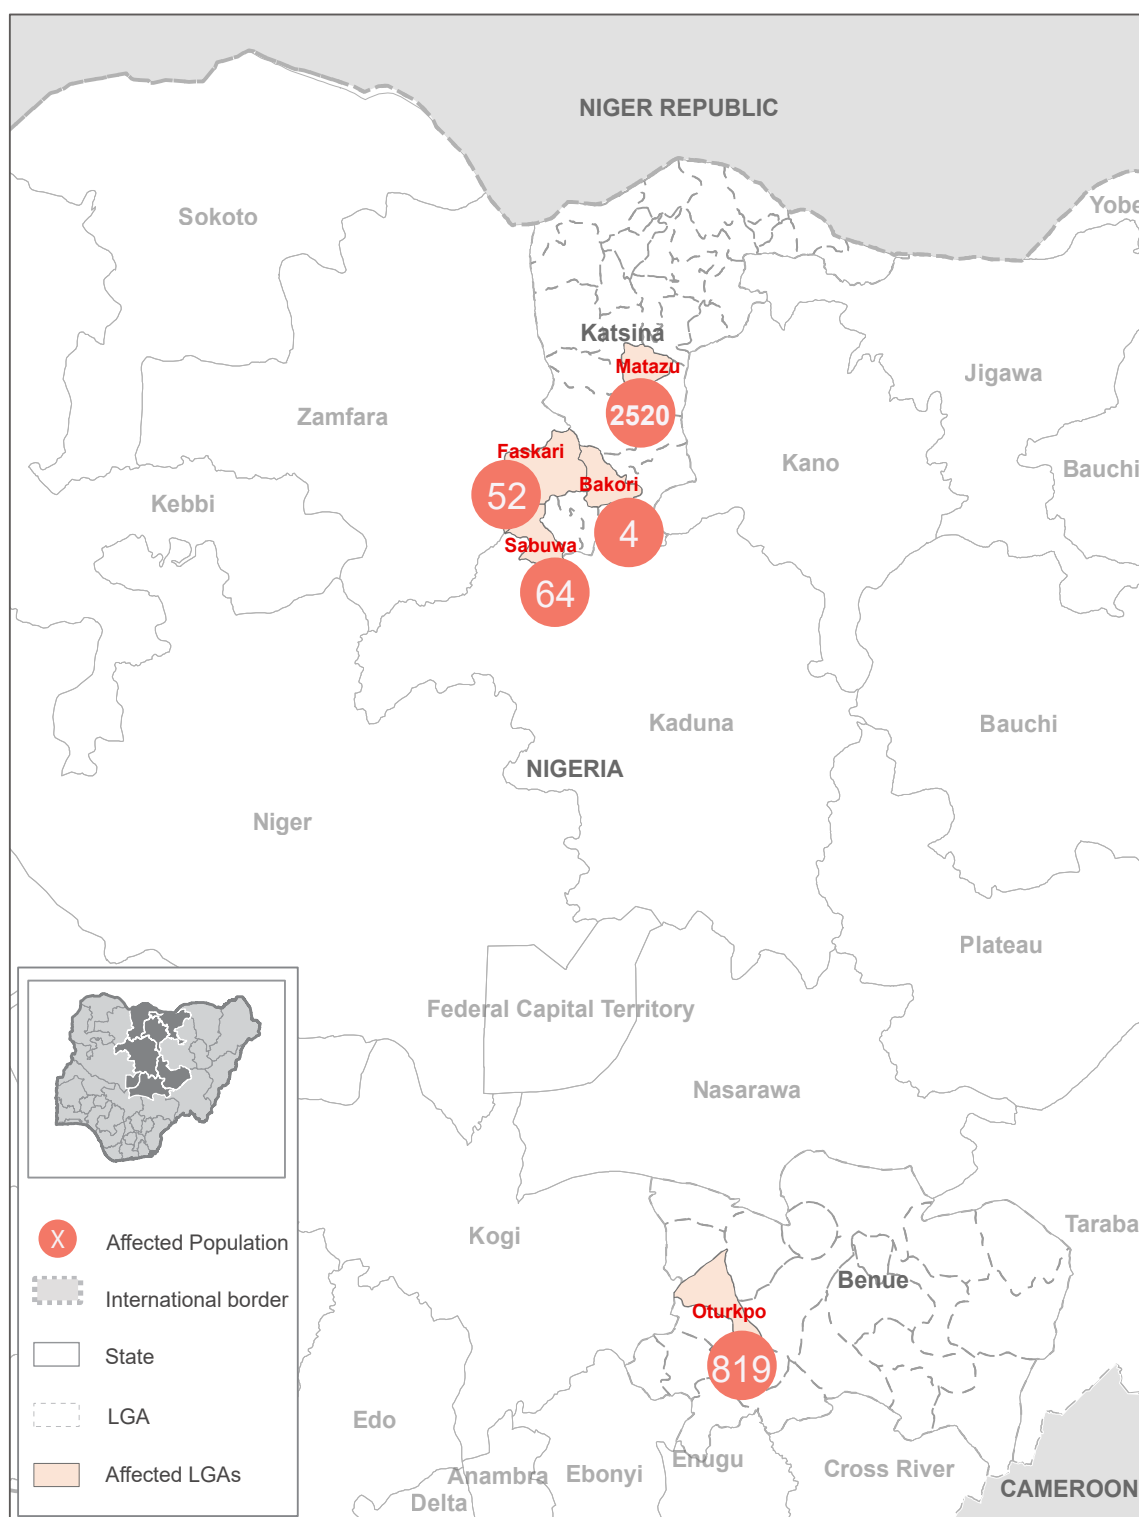

AFFECTED LOCATIONS

The map is for illustration purposes only. The depiction and use of boundaries, geographic names and related data shown are not warranted to be error free nor do they imply judgment on the legal status of any territory, or any endorsement or acceptance of such boundaries by IOM.

AFFECTED POPULATION (TABLE 1)

State	LGA	Cause of Incident	Number of Affected Household	Number of Affected Individuals	Casualties	Male	Female	Children	Number of Damaged Shelters
Katsina	Sabuwa	Attacks	10	64	6	26	38	37	0
Katsina	Faskari	Attacks	10	52	1	22	30	19	0
Katsina	Matazu	Attacks	315	2,520	0	1,077	1,443	1,368	179
Katsina	Bakori	Attacks	1	4	0	2	2	2	0
Benue	Oturkpo	Attacks	180	819	50	371	448	413	208
Grand Total			516	3,459	57	1,498	1,961	1,839	387

"When quoting, paraphrasing, or in any other way using the information mentioned in this report, the source needs to be stated appropriately as follows: "Source: Displacement Tracking Matrix (DTM) of the International Organization for Migration (IOM), SEPTEMBER 2021.""