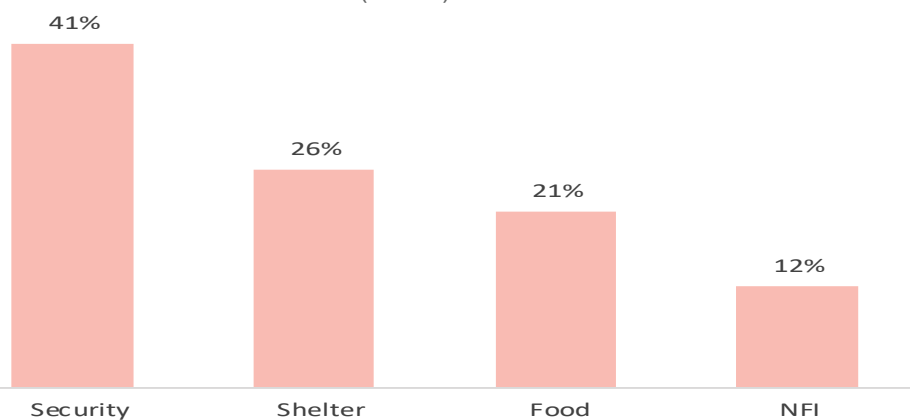

MOST NEEDED ASSISTANCE (FIG. 2)