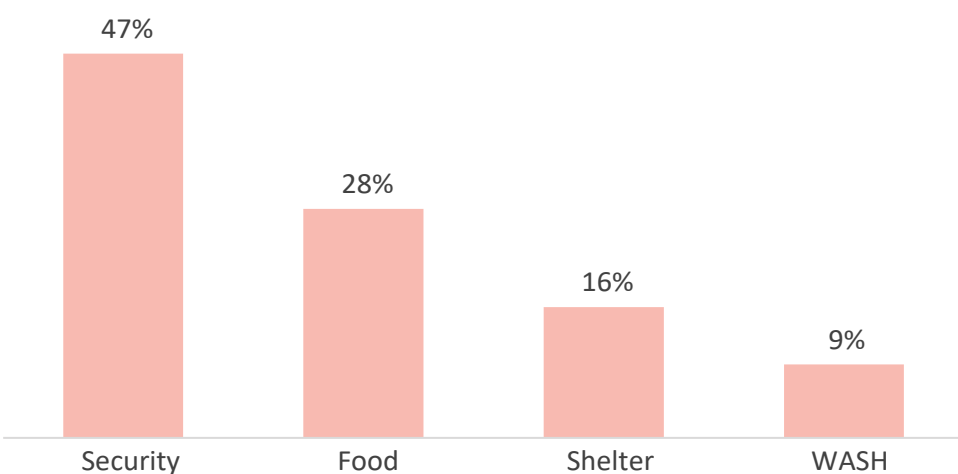

MOST NEEDED ASSISTANCE (FIG. 2)