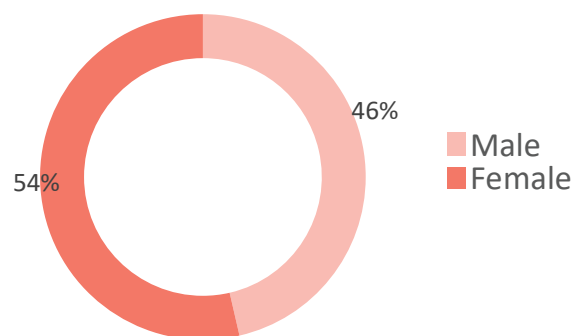

Affected Population:
2,121 Individuals

Damaged Shelters:
32

Casualties:
27

Movement Trigger:
Armed attacks

OVERVIEW

Nigeria's North Central and North West Zones are afflicted with a multidimensional crisis that is rooted in long-standing tensions between ethnic and religious groups and involves attacks by criminal groups and banditry/hirabah (such as kidnapping and grand larceny along major highways). The crisis has accelerated during the past years because of the intensification of attacks and has resulted in widespread displacement across the region.

Between 26 April and 02 May 2021, armed clashes between herdsmen and farmers, and bandits and local communities have led to new waves of population displacement. Following these events, rapid assessments were conducted by DTM (Displacement Tracking Matrix) field staff with the purpose of informing the humanitarian community and government partners, and enable targeted response. Flash reports utilise direct observation and a broad network of key informants to gather representative data and collect information on the number, profile and immediate needs of affected populations.

Latest attacks affected 2,121 individuals including 23 injuries and 27 fatalities in Guma LGA of Benue State and Dandume and Sabuwa LGAs of Katsina State. The attacks caused people to flee to neighbouring localities.

GENDER (FIG. 1)