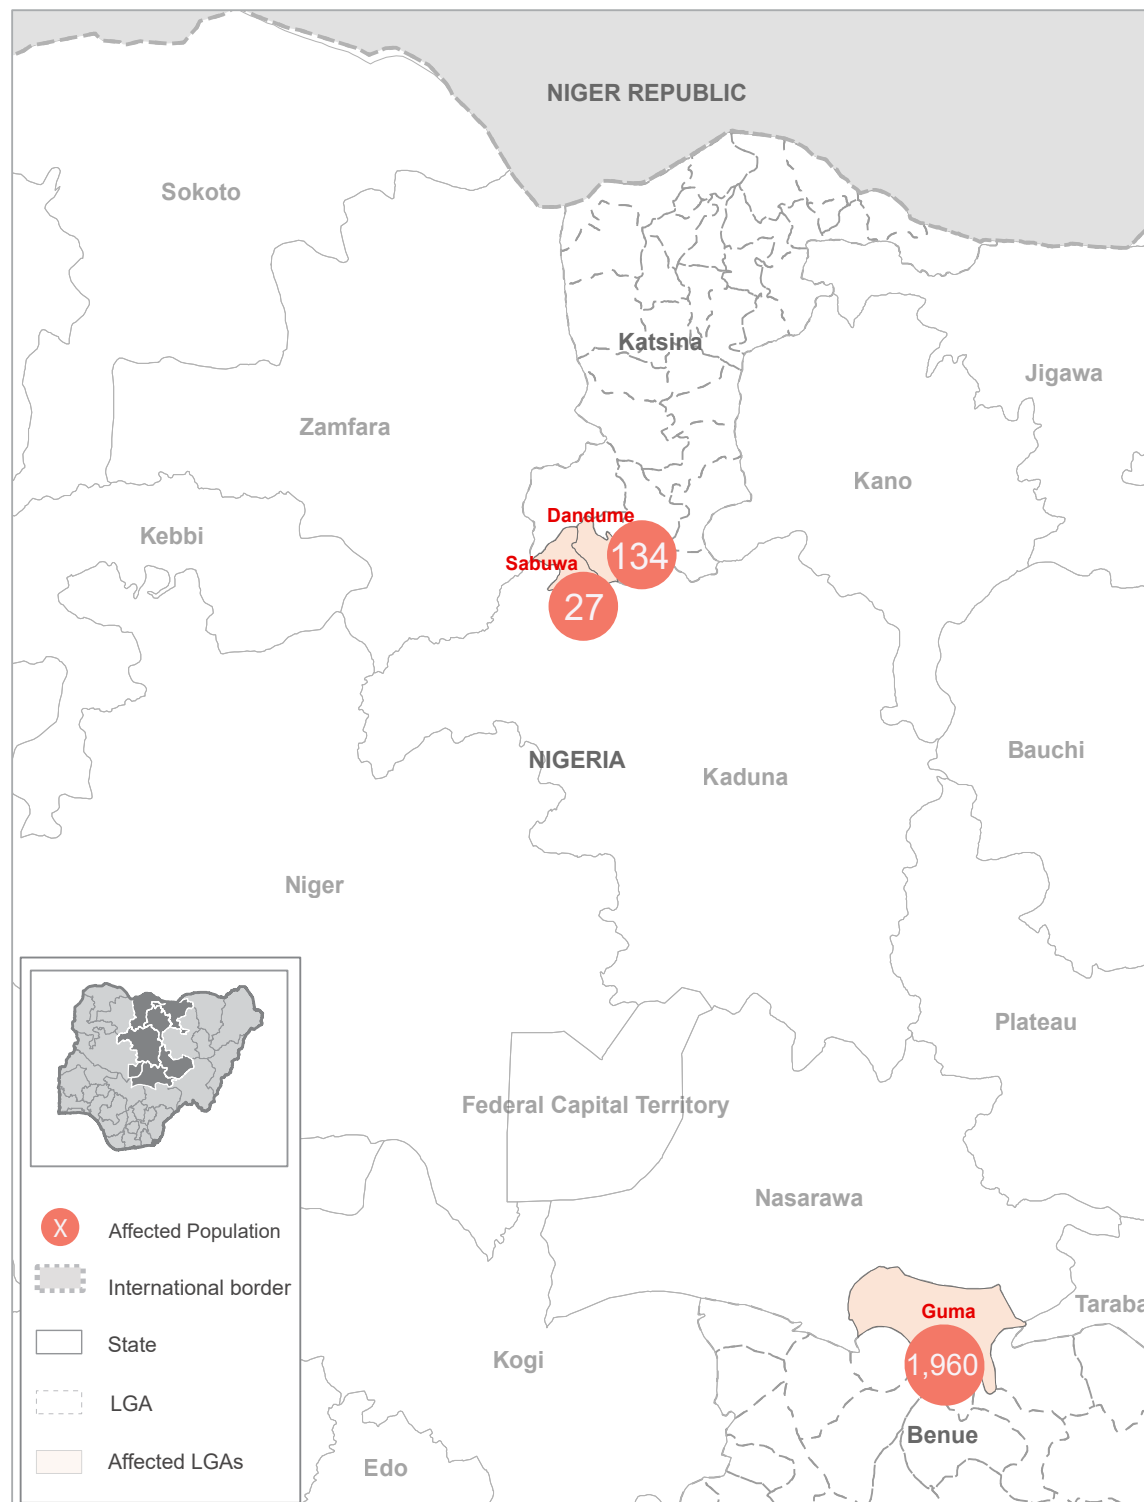

Affected Population:
2,121 Individuals

Damaged Shelters:
32

Casualties:
27

Movement Trigger:
Armed attacks

OVERVIEW

Nigeria's North Central and North West Zones are afflicted with a multidimensional crisis that is rooted in long-standing tensions between ethnic and religious groups and involves attacks by criminal groups and banditry/hirabah (such as kidnapping and grand larceny along major highways). The crisis has accelerated during the past years because of the intensification of attacks and has resulted in widespread displacement across the region.

Between 26 April and 02 May 2021, armed clashes between herdsmen and farmers, and bandits and local communities have led to new waves of population displacement. Following these events, rapid assessments were conducted by DTM (Displacement Tracking Matrix) field staff with the purpose of informing the humanitarian community and government partners, and enable targeted response. Flash reports utilise direct observation and a broad network of key informants to gather representative data and collect information on the number, profile and immediate needs of affected populations.

Latest attacks affected 2,121 individuals including 23 injuries and 27 fatalities in Guma LGA of Benue State and Dandume and Sabuwa LGAs of Katsina State. The attacks caused people to flee to neighbouring localities.

GENDER (FIG. 1)

MOST NEEDED ASSISTANCE (FIG. 2)

AFFECTED LOCATIONS

The map is for illustration purposes only. The depiction and use of boundaries, geographic names and related data shown are not warranted to be error free nor do they imply judgment on the legal status of any territory, or any endorsement or acceptance of such boundaries by IOM.