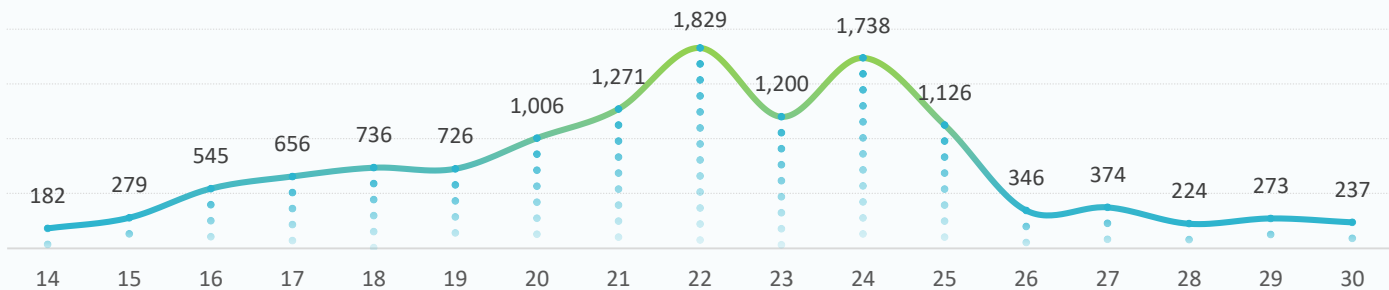

CONTEXT

Due to the latest crisis in Syria, DTM Iraq launched an emergency tracking tool on 14 October to monitor population fleeing the conflict and crossing into Iraq. The information presented here is collected by IOM at the relevant border points and covers all the displaced population.

SINCE OCT 14

TOTAL BORDER CROSSINGS:
12,748

TOTAL CAMP ARRIVALS:
11,622 to Bardarash camp
182 persons in Domiz camp
944 persons in Gawilan camp

30 OCT. DAILY UPDATE

- 237 individuals have crossed through the informal points nearby Sahela village on 30 Oct. This brings the total of individuals having crossed these points since 14 Oct. to 12,748 individuals.
- All arrivals were transported to Bardarash Camp by bus.