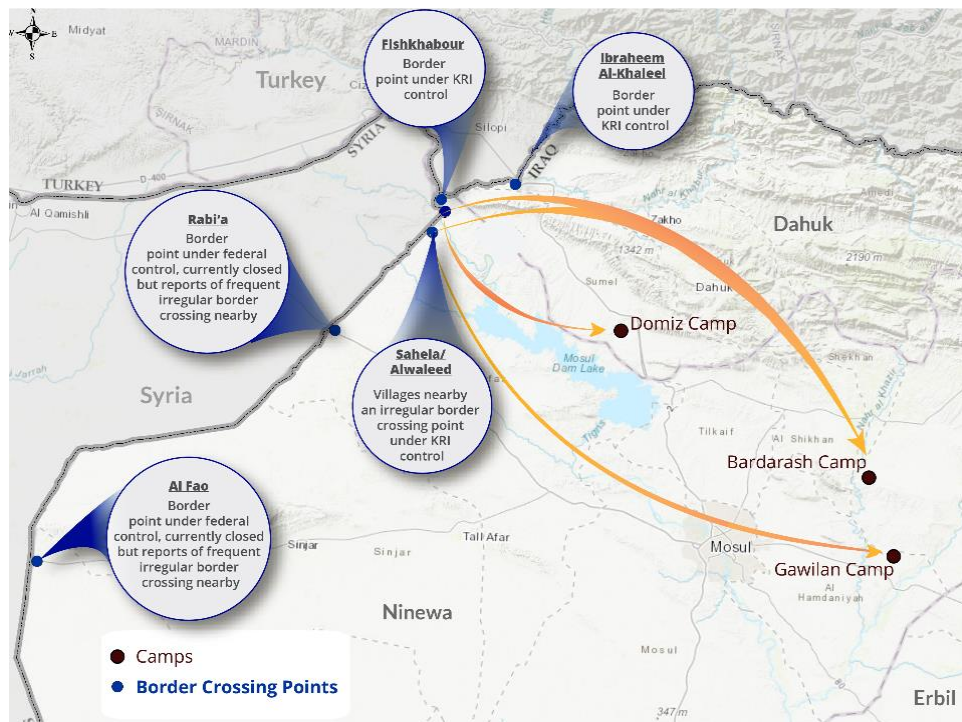

CONTEXT

Due to the latest crisis in Syria, DTM Iraq launched an emergency tracking tool on 14 October to monitor population fleeing the conflict and crossing into Iraq. The information presented here is collected by IOM at the relevant border points and covers all the displaced population.

SINCE OCT 14

TOTAL BORDER CROSSINGS:
12,748

TOTAL CAMP ARRIVALS:
11,622 to Bardarash camp
182 persons in Domiz camp
944 persons in Gawilan camp

30 OCT. DAILY UPDATE

- 237 individuals have crossed through the informal points nearby Sahela village on 30 Oct. This brings the total of individuals having crossed these points since 14 Oct. to 12,748 individuals.
- All arrivals were transported to Bardarash Camp by bus.

DAILY BORDER CROSSINGS
237

CAMP OF ARRIVAL
Bardarash
Camp

ENTRY POINTS USED
Sahela

Co-Funded by the European Union

© 2019 International Organization for Migration (IOM)

The information in this report is the result of data collected by IOM field teams and complements information provided by governmental and other entities in Iraq. IOM Iraq endeavors to keep this information as up to date and accurate as possible, but makes no claim —expressed or implied— on the completeness, accuracy and suitability of the information provided through this report. Names and boundaries on DTM information products do not imply official endorsement or acceptance by IOM.