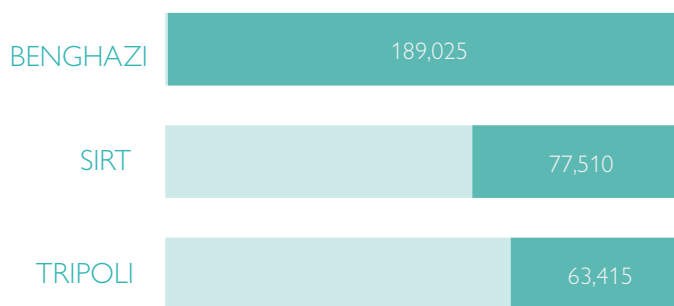

KEY FINDINGS (ROUND 31)

IDPs

425,714
IDPs IN LIBYA

91%
WERE DISPLACED DUE TO
THE DETERIORATION OF THE
SECURITY SITUATION

63%
OF IDPS LIVE IN SELF-PAID
RENTED ACCOMMODATION

Returnees

456,728
RETURNEES IN LIBYA

92%
RETURNED TO THEIR
PLACES OF ORIGIN DUE
TO IMPROVED SECURITY
SITUATION

83%
OF RETURNEES LIVE IN
THEIR PREVIOUS HOMES

TOP 3 REGIONS WITH IDPs

TOP 3 REGIONS WITH RETURNEES

659 of 667
COMMUNITIES

100% of
MUNICIPALITIES

2,219 INTERVIEWS WITH KEY INFORMANTS
(ROUND 31, MOBILITY TRACKING)

100% COVERAGE

Project funded by
the European Union