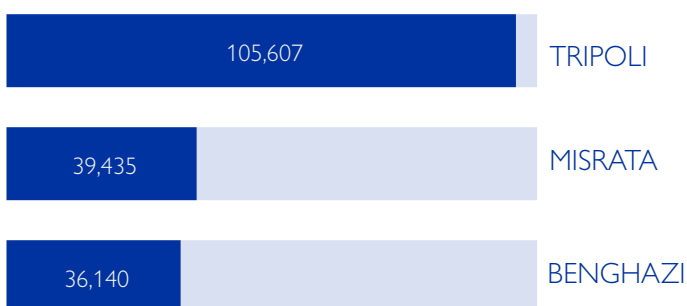

KEY FINDINGS (ROUND 31)

IDPs

425,714
IDPs IN LIBYA

91%
WERE DISPLACED DUE TO
THE DETERIORATION OF THE
SECURITY SITUATION

63%
OF IDPS LIVE IN SELF-PAID
RENTED ACCOMMODATION

Returnees

456,728
RETURNEES IN LIBYA

92%
RETURNED TO THEIR
PLACES OF ORIGIN DUE
TO IMPROVED SECURITY
SITUATION

83%
OF RETURNEES LIVE IN
THEIR PREVIOUS HOMES

TOP 3 REGIONS WITH IDPs

TOP 3 REGIONS WITH RETURNEES

659 of 667
COMMUNITIES

100% of
MUNICIPALITIES