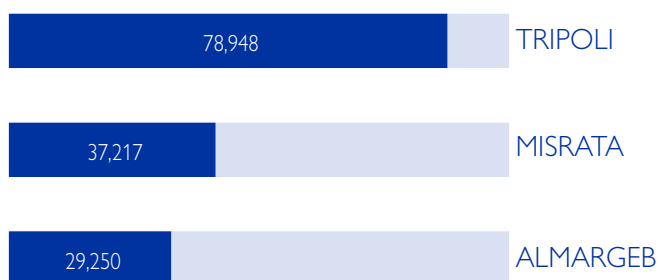

KEY FINDINGS (ROUND 27)

IDPs

343,180
TOTAL NUMBER OF
IDPs IN LIBYA

97%
WERE DISPLACED DUE TO
THE DETERIORATION OF THE
SECURITY SITUATION

60%
OF IDPs LIVE IN SELF-PAID
RENTED ACCOMMODATION

Returnees

447,388
TOTAL NUMBER OF
RETURNEES IN LIBYA

DECLINE IN RETURNS
OBSERVED DUE TO LACK
OF SECURITY

82%
OF RETURNEES LIVE IN
THEIR PREVIOUS HOMES

TOP 3 REGIONS WITH IDPs

TOP 3 REGIONS WITH RETURNEES

567 of 667
COMMUNITIES
100% of
MUNICIPALITIES

2,505 INTERVIEWS WITH
KEY INFORMANTS
(ROUND 27, MOBILITY TRACKING)