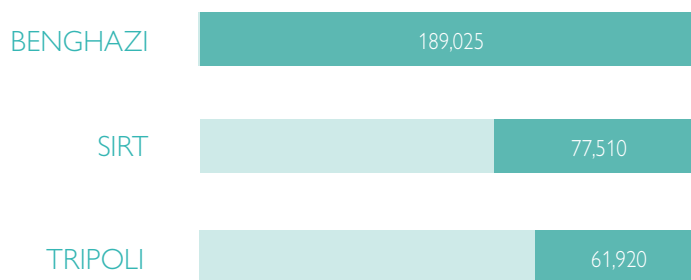

KEY FINDINGS (ROUND 27)

IDPs

343,180
TOTAL NUMBER OF
IDPs IN LIBYA

97%
WERE DISPLACED DUE TO
THE DETERIORATION OF THE
SECURITY SITUATION

60%
OF IDPs LIVE IN SELF-PAID
RENTED ACCOMMODATION

Returnees

447,388
TOTAL NUMBER OF
RETURNEES IN LIBYA

DECLINE IN RETURNS
OBSERVED DUE TO LACK
OF SECURITY

82%
OF RETURNEES LIVE IN
THEIR PREVIOUS HOMES

TOP 3 REGIONS WITH IDPs

TOP 3 REGIONS WITH RETURNEES

567 of 667
COMMUNITIES
100% of
MUNICIPALITIES

2,505 INTERVIEWS WITH
KEY INFORMANTS
(ROUND 27, MOBILITY TRACKING)