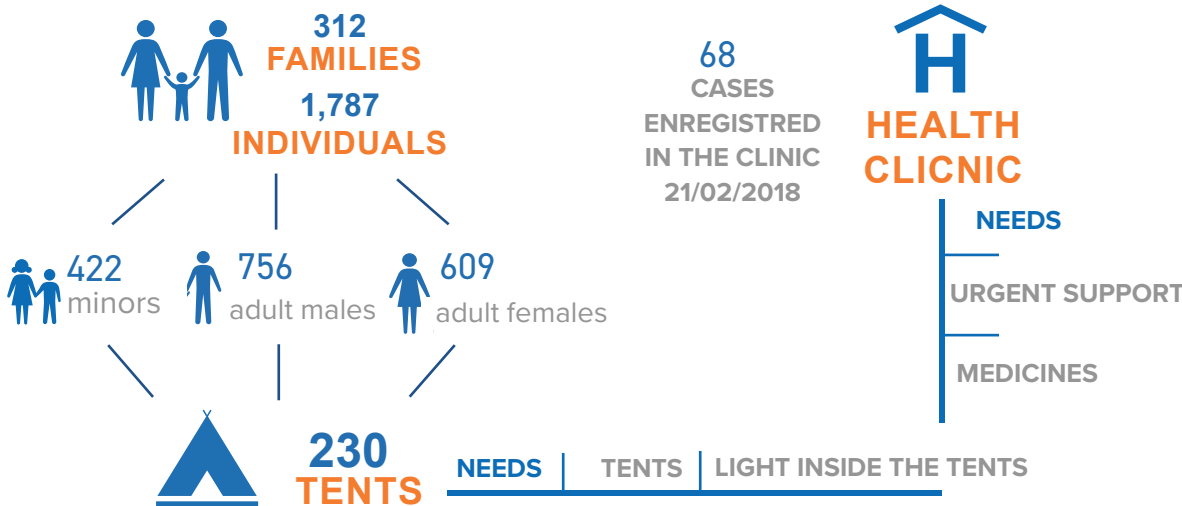

CONTEXT

Tawerghan IDPs are facing multiple challenges that continue to prevent them from returning to their homes.

School holidays have been underway since the 23rd February, resulting in a consistent increase in the number of IDPs in the camps.

Tents in the camps are not able to protect IDPs from rain or cold due to extreme weather conditions. 14 tents in Qararat Al-Katf camp were damaged during the night of the 22nd of February, with some others destroyed earlier in the week.

Compared to the number of families in the camps, the number of tents remains insufficient.

QARARAT AL-KATF SETTLEMENT

HARAWA SETTLEMENT