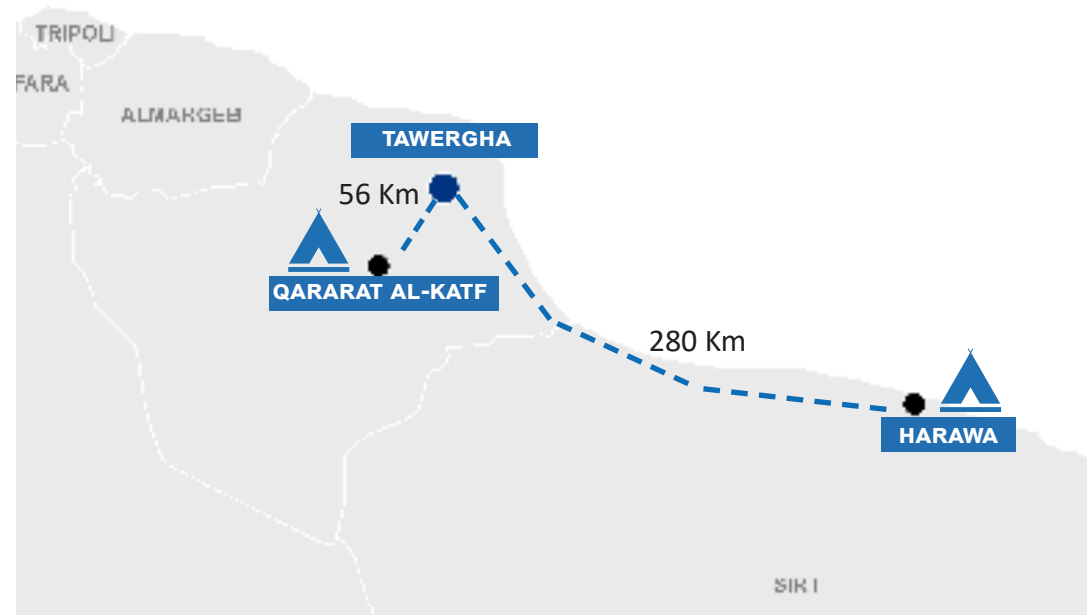

CONTEXT

Tawerghan IDPs are facing multiple challenges that continue to prevent them from returning to their homes.

School holidays have been underway since the 23rd February, resulting in a consistent increase in the number of IDPs in the camps.

Tents in the camps are not able to protect IDPs from rain or cold due to extreme weather conditions. 14 tents in Qararat Al-Katf camp were damaged during the night of the 22nd of February, with some others destroyed earlier in the week.

Compared to the number of families in the camps, the number of tents remains insufficient.