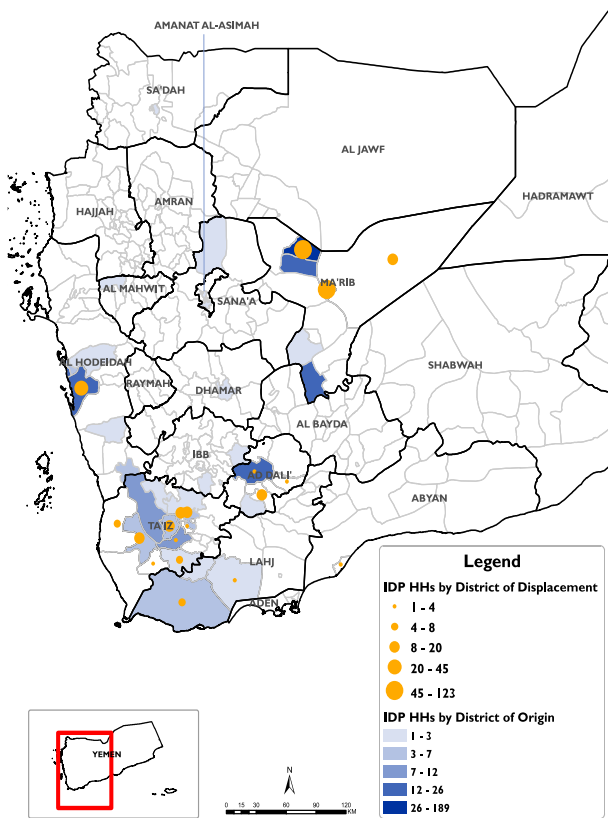

Displaced Households by District of Displacement and Origin	Number of Displaced Households (IDP HHs) per Governorate			
	Governorate of Displacement	IDP HH Displaced during the week	IDP HH who left displaced location within the week	Total IDP HH
		15 to 21 Nov	15 to 21 Nov	01 Jan to 21 Nov
Hajjah	N/A	N/A	N/A	N/A
Al Dhale'e	25	0	2,716	
Al Hudaydah	45	0	3,603	
Taizz	74	2	2,522	
Amanat Al Asimah	N/A	N/A	N/A	
Ibb	N/A	N/A	N/A	
Marib	234	0	12,563	
Amran	N/A	N/A	N/A	
Sana'a	N/A	N/A	N/A	
Shabwah	0	0	687	
Lahj	9	0	877	
Aden	0	0	163	
Sa'ada	N/A	N/A	N/A	
Abyan	2	0	798	
Dhamar	N/A	N/A	N/A	
Hadramaut	0	0	1,131	
Al Bayda	0	0	138	
Al Jawf	0	0	1,591	
Raymah	N/A	N/A	N/A	
Al Mahwit	N/A	N/A	N/A	
Socotra	0	0	0	
Al Maharah	0	0	575	
Total	389	2	27,364	

*Based on data collected during 15 - 21 Nov, 2020

DISPLACEMENT TRACKING

DTM's Rapid Displacement Tracking (RDT) tool collects and reports on numbers of households forced to flee on a daily basis, allowing for regular reporting of new displacements in terms of numbers, geography and needs. In the first eight months of 2020, conflict and natural disasters have resulted in new patterns of displacement, particularly in Marib, Al Hudaydah, Al Dhale'e, Taizz and Al Jawf governorates.

WEEKLY UPDATE

Between 15 and 21 November, newly displaced households were recorded in Marib (234 HH), Taizz (74 HH), and Al Hudaydah (45 HH). Most of these displacements were the result of increased fighting in Marib (234 HH), Al Hudaydah (58 HH) and Taizz (42 HH).

IDP HH WHO LEFT DISPLACED LOCATIONS

Since the beginning of 2020, DTM also identified other **1,315** previously displaced households who left the displaced location and moved to either their place of origin or some other displaced location.