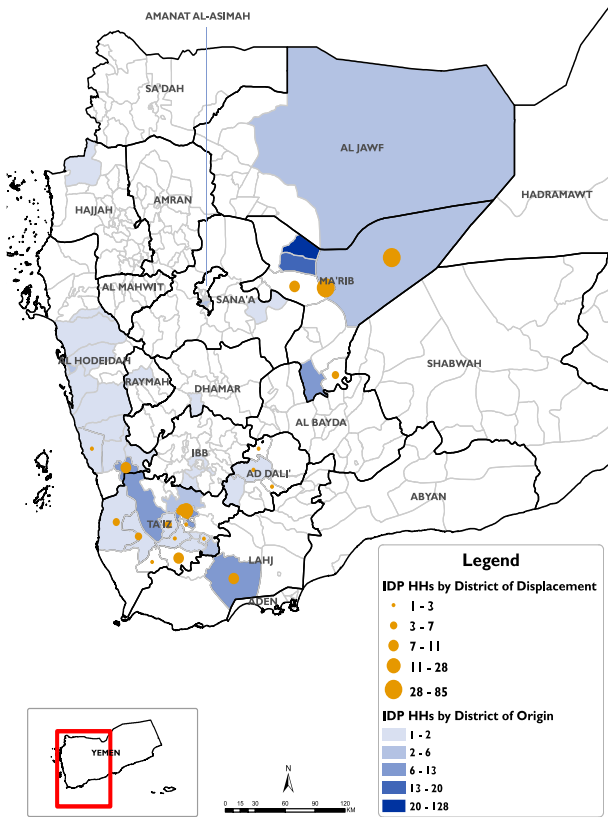

Displaced Households by District of Displacement and Origin	Number of Displaced Households (IDP HHs) per Governorate			
	Governorate of Displacement	IDP HH Displaced during the week	IDP HH who left displaced location within the week	Total IDP HH
		08 to 14 Nov	08 to 14 Nov	01 Jan to 14 Nov
Hajjah	N/A	N/A	N/A	
Al Dhale'e	6	6	2,649	
Al Hudaydah	13	2	3,558	
Taizz	82	1	2,448	
Amanat Al Asimah	N/A	N/A	N/A	
Ibb	N/A	N/A	N/A	
Marib	162	0	12,311	
Amran	N/A	N/A	N/A	
Sana'a	N/A	N/A	N/A	
Shabwah	0	0	687	
Lahj	10	0	868	
Aden	0	0	163	
Sa'ada	N/A	N/A	N/A	
Abyan	0	0	796	
Dhamar	N/A	N/A	N/A	
Hadramaut	0	0	1,131	
Al Bayda	0	0	138	
Al Jawf	0	0	1,591	
Raymah	N/A	N/A	N/A	
Al Mahwit	N/A	N/A	N/A	
Socotra	0	0	0	
Al Maharah	0	0	575	
Total	273	9	26,915	

*Based on data collected during 08 - 14 Nov, 2020

DISPLACEMENT TRACKING

DTM's Rapid Displacement Tracking (RDT) tool collects and reports on numbers of households forced to flee on a daily basis, allowing for regular reporting of new displacements in terms of numbers, geography and needs. In the first eight months of 2020, conflict and natural disasters have resulted in new patterns of displacement, particularly in Marib, Al Hudaydah, Al Dhale'e, Taizz and Al Jawf governorates.

WEEKLY UPDATE

Between 8 and 14 November, newly displaced households were recorded in Marib (162 HH), Taizz (82 HH), and Al Hudaydah (13 HH). Most of these displacements were the result of increased fighting in Marib (160 HH), Taizz (52 HH) and Al Hudaydah (26 HH).

IDP HH WHO LEFT DISPLACED LOCATIONS

Since the beginning of 2020, DTM also identified other **1,312** previously displaced households who left the displaced location and moved to either their place of origin or some other displaced location.