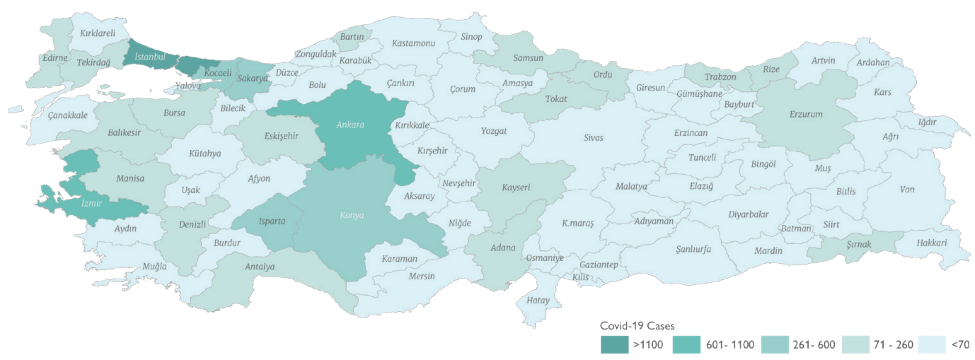

COVID-19 Turkey Infosheet

28 May 2020

TOP 10 PROVINCES WITH HIGHEST CASE NUMBERS*

1	Istanbul	12,231
2	İzmir	1,105
3	Ankara	860
4	Konya	601
5	Kocaeli	500
6	Sakarya	337
7	Isparta	289
8	Bursa	259
9	Adana	241
10	Zonguldak	197

*as of April 14

- | on May 28 | in total |
|------------------------------|---------------------------------|
| • 33,559 persons tested | • 683 patients in ICU |
| • 1,182 confirmed cases | • 339 patients needs ventilator |
| • 1,576 patients recovered | • 124,369 patients recovered |
| • 30 deaths (4,461 in total) | |

CASES BY PROVINCE

PROGRESSION

- March 10**
First confirmed case of Covid-19 seen in the country
- March 17**
First death caused by Covid-19 in the country
- April 10**
Number of deaths caused by Covid-19 exceeded 1,000
- April 23**
Number of confirmed cases of Covid-19 exceeded 100,000
- April 30**
Number of tests exceeded 1,000,000
- May 7**
Number of recovered patients exceeded 80,000