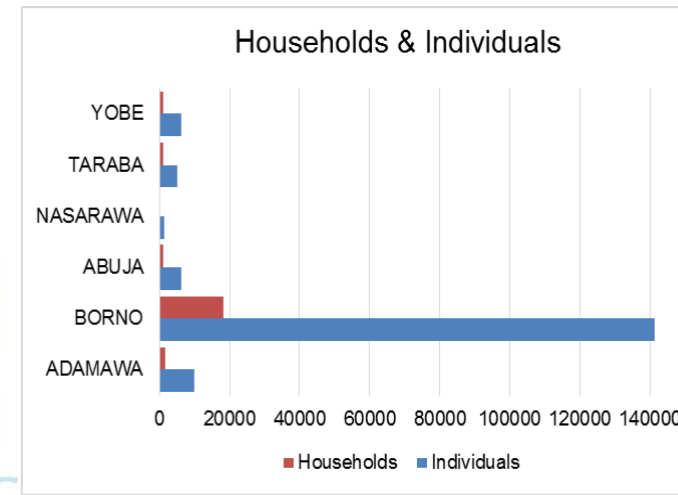

NIGERIA

ROUND V INTERNAL DISPLACEMENT SITES*

AS OF AUGUST 2015

2,150,451 IDPs
300,992 Households
170,368 IDPs in
59 Sites

* Camps, camp-like settings and informal settlements

- Displacement Sites
- DTM Covered States
- LGA Boundaries
- State Boundaries

NUMBER OF DISPLACEMENT SITES/ INDIVIDUALS BY STATE