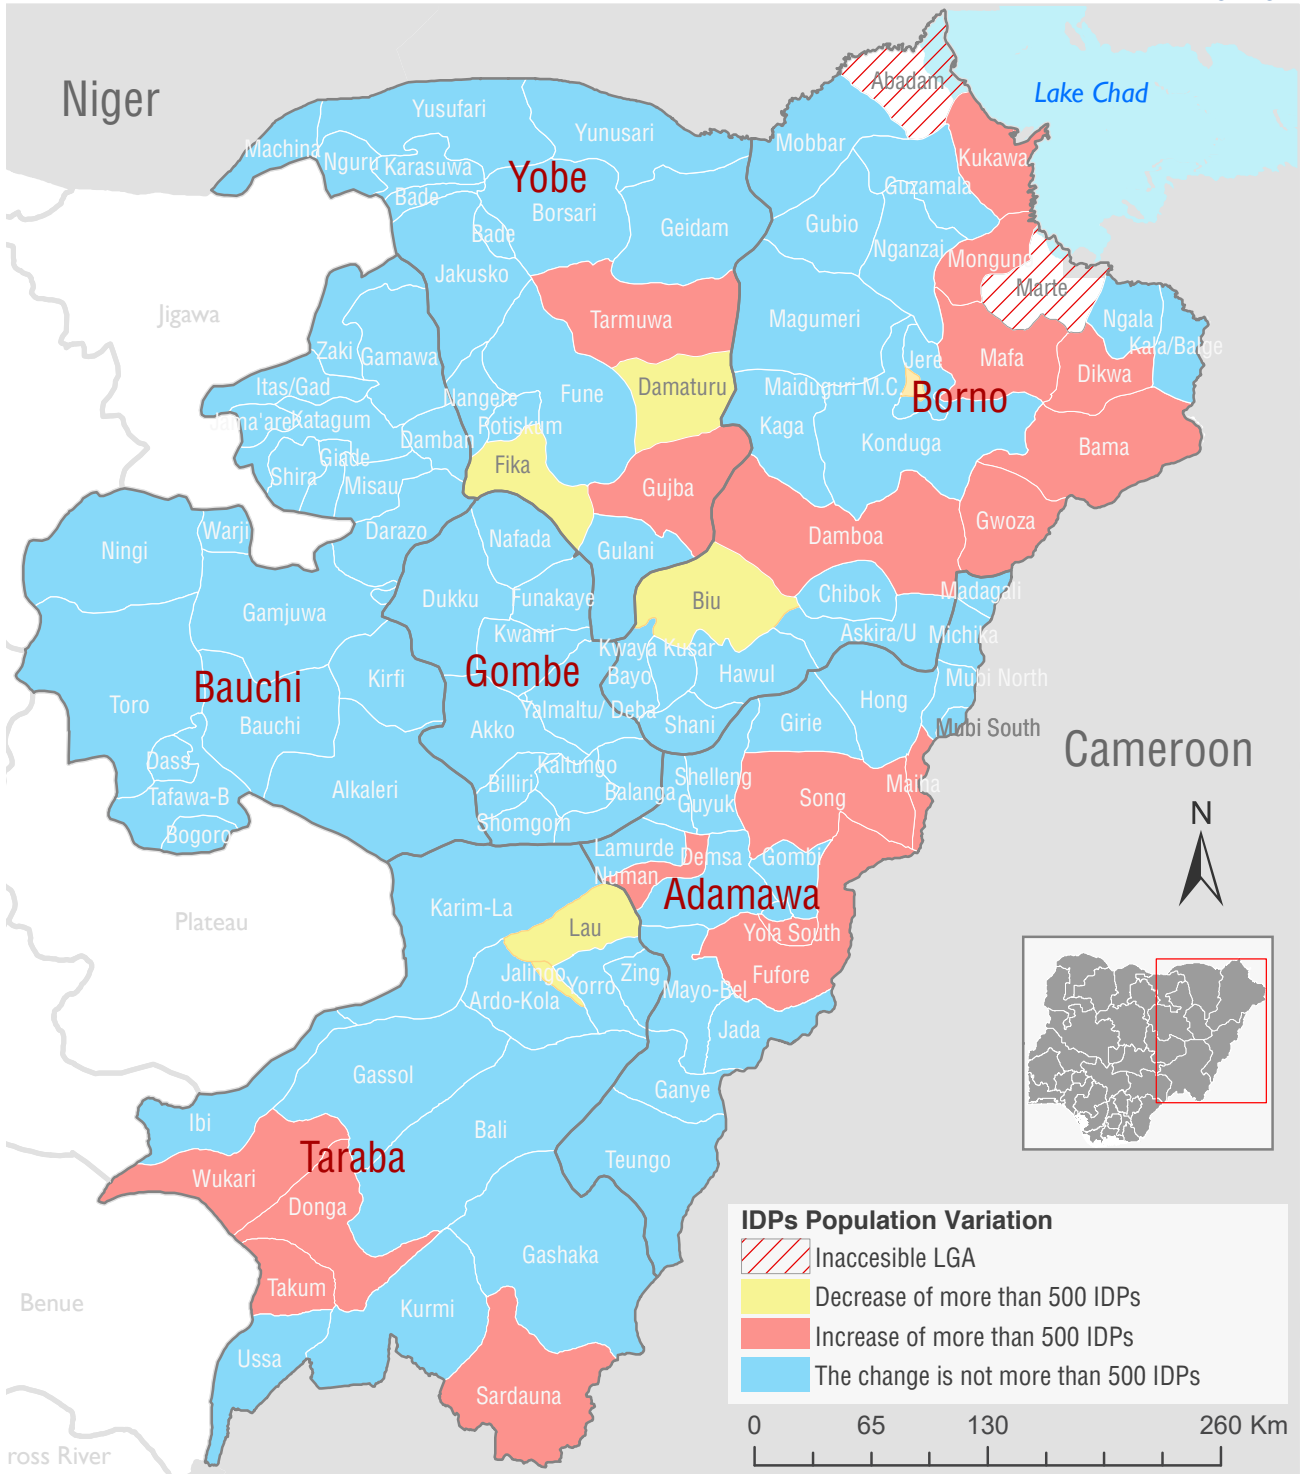

Top LGAs with IDPs number changes

Gujba

Round 23
37,415

Round 22
24,094

↑ ↑ **Increment**

Dikwa

Round 23
72,426

Round 22
60,448

↑ ↑ **Increment**

Maiduguri

Round 23
249,622

Round 22
261,478

↓ ↓ **Reduction**

Gwoza

Round 23
102,451

Round 22
93,049

↑ ↑ **Increment**

IDPs Population Variation

- Inaccessible LGA
- Decrease of more than 500 IDPs
- Increase of more than 500 IDPs
- The change is not more than 500 IDPs

0 65 130 260 Km

Top LGAs with IDPs population increase; total increase between R 22 and R 23 is **+59,567** | Top LGAs with IDPs population decrease; total decrease between R 22 and R 23 is **-22,257**

The depiction and use of boundaries, geographic names, and related data shown on maps and included in this report are not warranted to be error free nor do they imply judgment on the legal status of any territory, or any endorsement or acceptance of such boundaries by IOM.