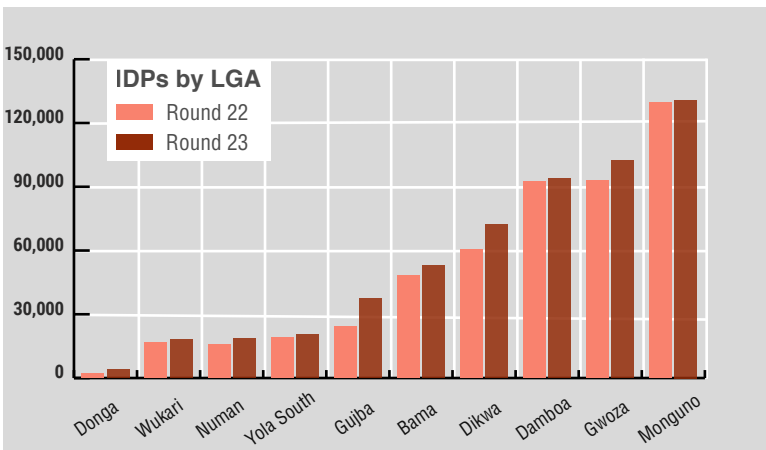

Top LGAs with IDPs number changes

Gujba

Round 23
37,415

Round 22
24,094

↑ ↑ **Increment**

Dikwa

Round 23
72,426

Round 22
60,448

↑ ↑ **Increment**

Maiduguri

Round 23
249,622

Round 22
261,478

↓ ↓ **Reduction**

Gwoza

Round 23
102,451

Round 22
93,049

↑ ↑ **Increment**

IDPs Population Variation

- Inaccessible LGA
- Decrease of more than 500 IDPs
- Increase of more than 500 IDPs
- The change is not more than 500 IDPs

0 65 130 260 Km

Top LGAs with IDPs population increase; total increase between R 22 and R 23 is **+59,567** | Top LGAs with IDPs population decrease; total decrease between R 22 and R 23 is **-22,257**