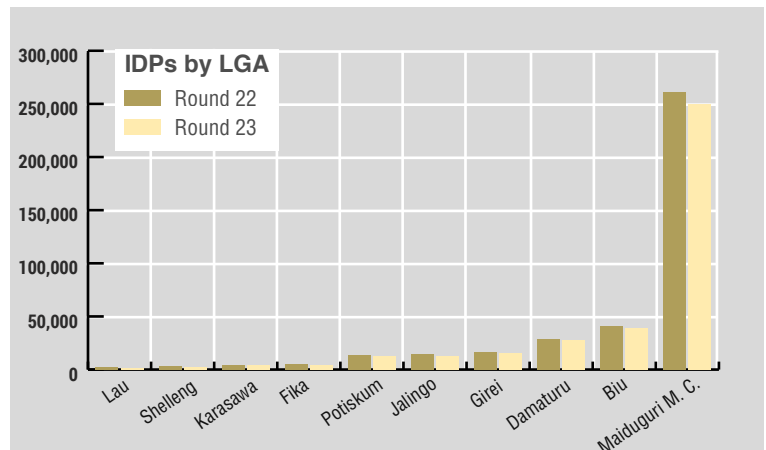

Top LGAs with IDPs number changes

Gujba

Round 23
37,415

Round 22
24,094

↑ ↑ **Increment**

Dikwa

Round 23
72,426

Round 22
60,448

↑ ↑ **Increment**

Maiduguri

Round 23
249,622

Round 22
261,478

↓ ↓ **Reduction**

Gwoza

Round 23
102,451

Round 22
93,049

↑ ↑ **Increment**

IDPs Population Variation

- Inaccessible LGA
- Decrease of more than 500 IDPs
- Increase of more than 500 IDPs
- The change is not more than 500 IDPs

0 65 130 260 Km

Top LGAs with IDPs population increase; total increase between R 22 and R 23 is **+59,567** | Top LGAs with IDPs population decrease; total decrease between R 22 and R 23 is **-22,257**