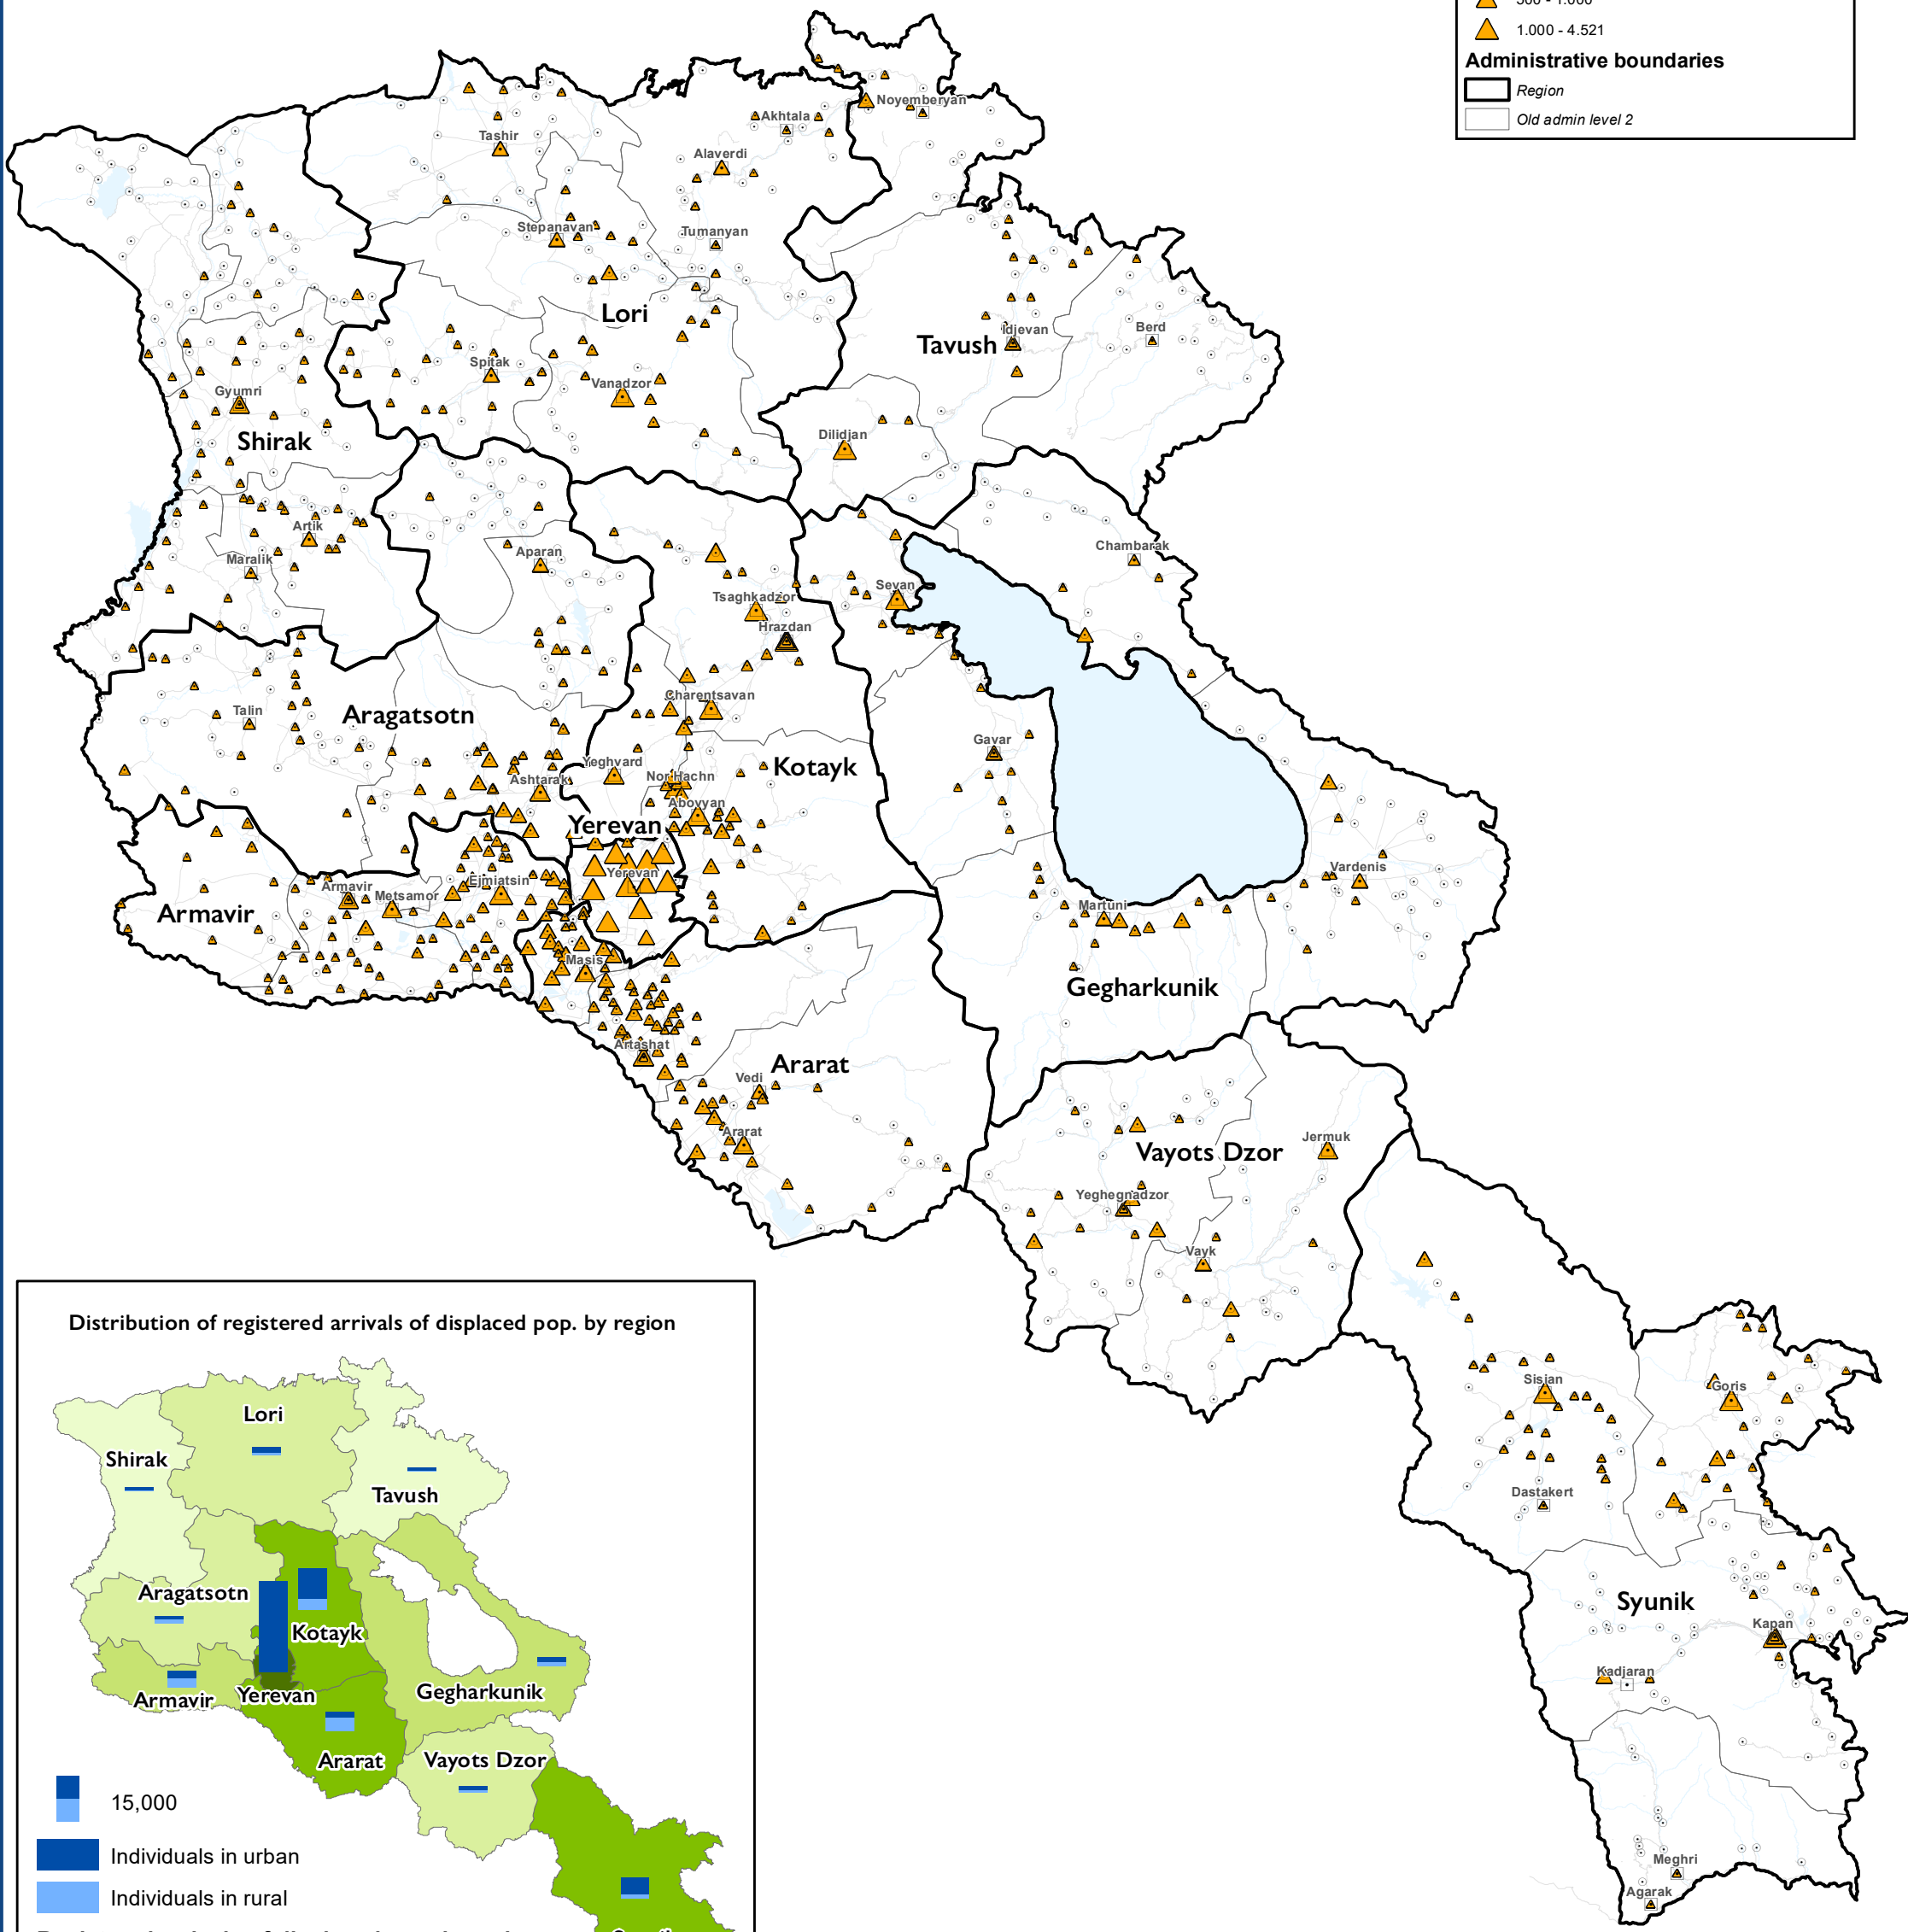

# ARMENIA OVERVIEW MAP

IOM - DTM

Registered arrivals of displaced population in settlements

DTM Round 2 information as of 1st December 2020

Source : HDX, IOM - DTM, Migration Services

Disclaimer : This map is for illustration purposes only. The boundaries and names shown and the designations used on this map do not imply official endorsement or acceptance by the International Organization for Migration.

**Settlements**

- Urban
- Rural

**Registered arrivals of displaced individuals**

- 1 - 50
- 50 - 100
- 100 - 500
- 500 - 1.000
- 1.000 - 4.521

**Administrative boundaries**

- Region
- Old admin level 2

Distribution of registered arrivals of displaced pop. by region

Registered arrivals of displaced pop. in region