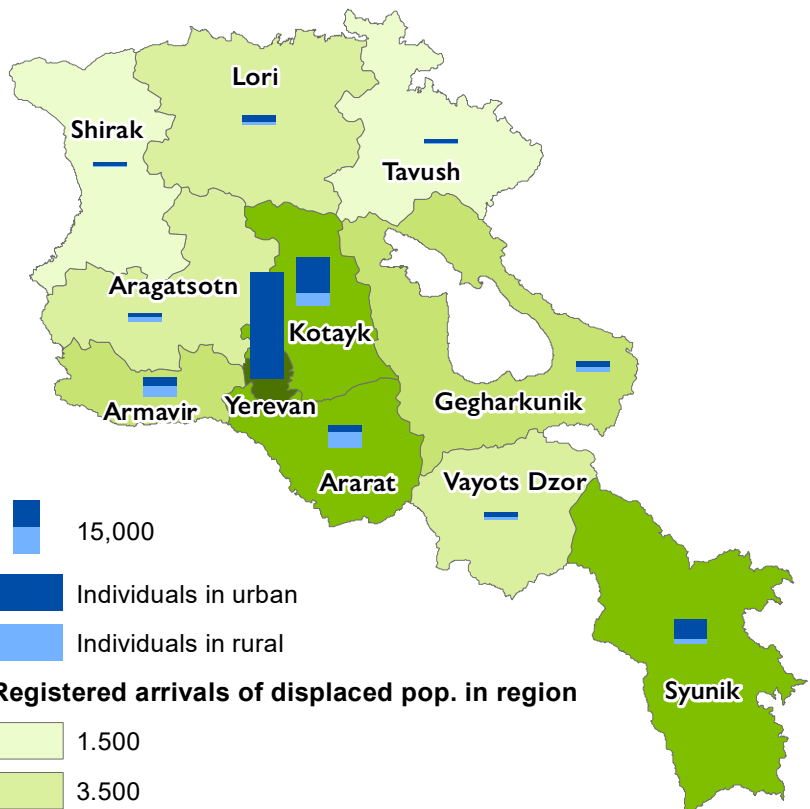

# ARMENIA OVERVIEW MAP

IOM - DTM

Registered arrivals of displaced population in settlements

DTM Round 2 information as of 1st December 2020

Source : HDX, IOM - DTM, Migration Services

Disclaimer : This map is for illustration purposes only. The boundaries and names shown and the designations used on this map do not imply official endorsement or acceptance by the International Organization for Migration.

**Settlements**

- Urban
- Rural

**Registered arrivals of displaced individuals**

- 1 - 50
- 50 - 100
- 100 - 500
- 500 - 1.000
- 1.000 - 4.521

**Administrative boundaries**

- Region
- Old admin level 2

Distribution of registered arrivals of displaced pop. by region

Registered arrivals of displaced pop. in region