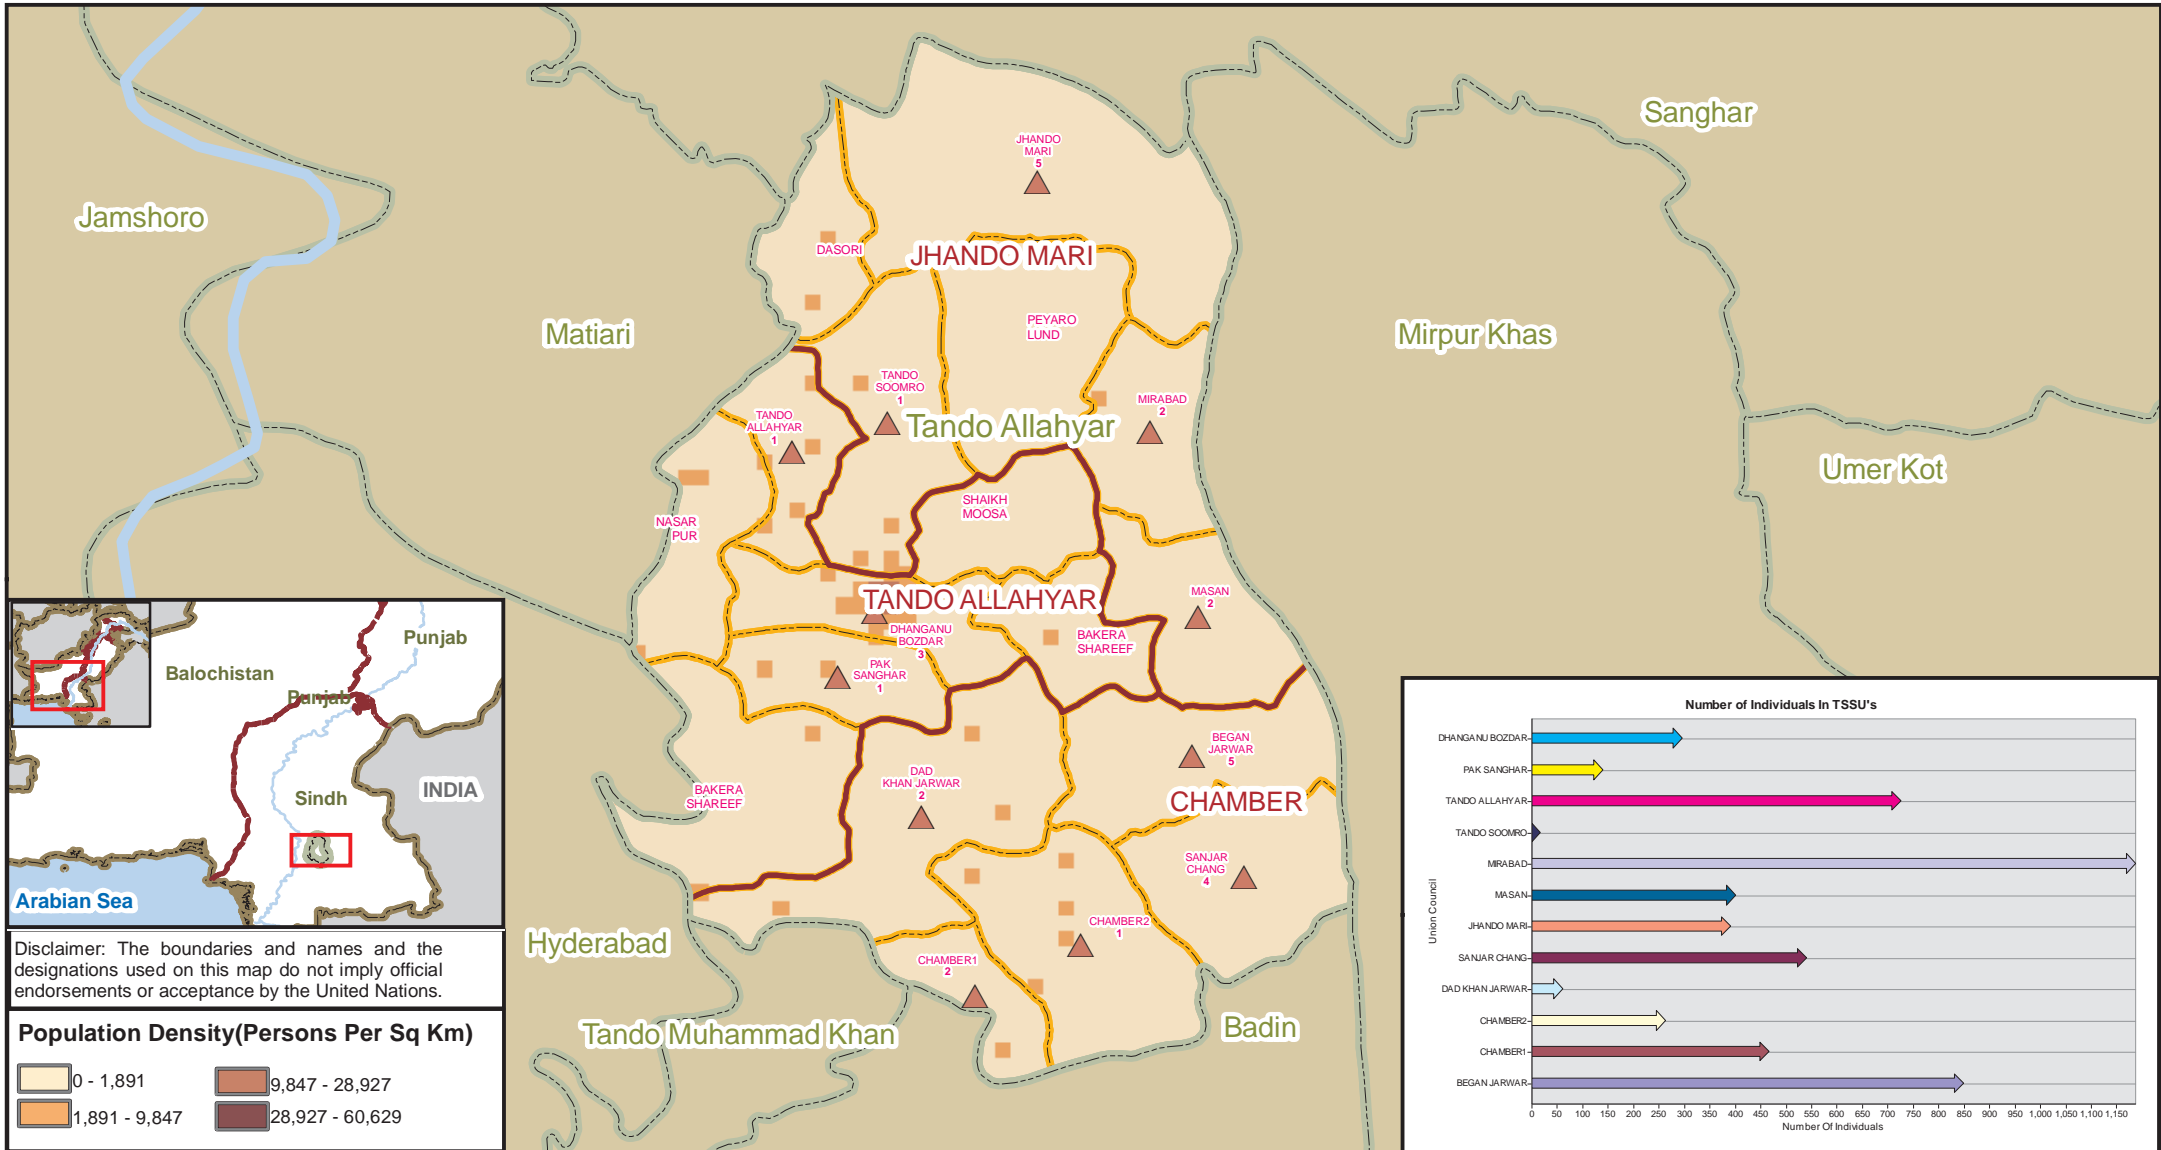

TANDO ALLAHYAR DISTRICT
 TEMPORARY SETTLEMENTS as of 14th December

Disclaimer: The boundaries and names and the designations used on this map do not imply official endorsements or acceptance by the United Nations.

Date Created: 04-Jan-2012
 Coord. System/Datum: Geographic/WGS84
 Map Num: LogCluster_PAK_049F_A4
 Glide Num: n/a
 maps@logcluster.org
 www.logcluster.org/ops/pak09a
 Logistics Cluster, Islamabad - Pakistan
 Data Sources: WFP, Logistics Cluster, GAUL, UNOCHA
 IDP Camps Data: IOM TSSU
 Union Council Data: WFP