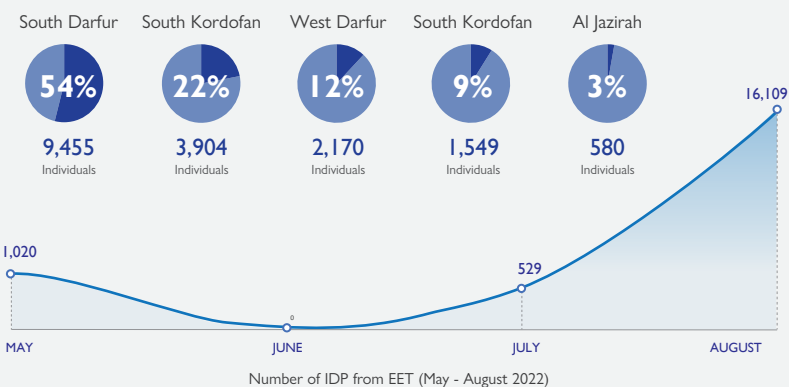

IDPs per state