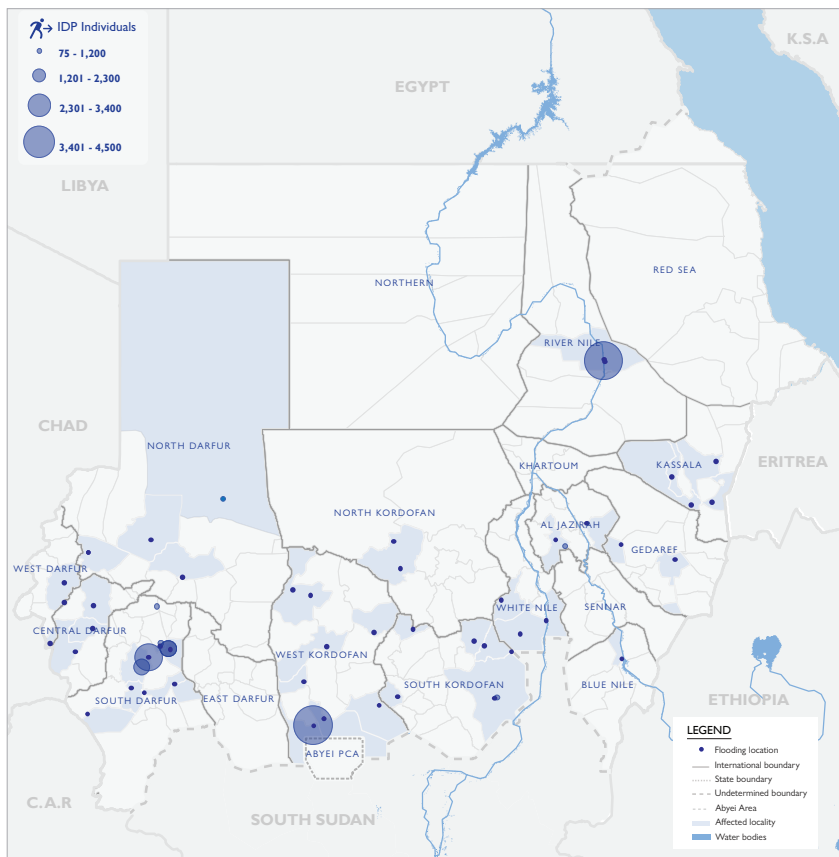

# RAINY SEASON SUMMARY

(May - August 2022)

This map is for illustration purposes only. Names and boundaries on this map do not imply official endorsement or acceptance by IOM.

The Rainy Season in Sudan typically occurs on an annual basis with greatest concentration between the months of June and September. In 2021, all flooding EETs were implemented between the month of July and September. In 2022, DTM Sudan first implemented its EET to monitor flooding taking place in At Tadamon locality, South Kordofan in May. The need for the implementation of a flooding EET this early in the year reflects the fluctuating raining patterns across Sudan, particularly across the water basins of the two Nile rivers.

The information provided reflects published data collected by DTM Sudan's Emergency Event Tracking tool up to 23 August 2022. Data collection exercises covering the Rainy Season remain ongoing, with displacement data expected to increase dramatically as additional information comes in. Many localities remain inaccessible to the humanitarian community due to the extreme weather patterns. Data is expected to continue coming in from Al Jazirah, South Darfur, River Nile, and Kassala.

### Demographic

<sup>1</sup> Data on displacement only reflects the accumulative figures captured from the published Emergency event tracking (EET) reports on floods from May until 23 August 2022.

<sup>2</sup> The caseload of flood-affected population is estimated at 199,404 individuals – according to UNOCHA, the Humanitarian Aid Commission, and local authorities on the ground. For further information please refer to [Sudan Floods: people and areas affected dashboard](#).

### Affected population and house damage<sup>2</sup>

**199,404** Affected people | **29,738** House Damaged | **12,710** House Destroyed