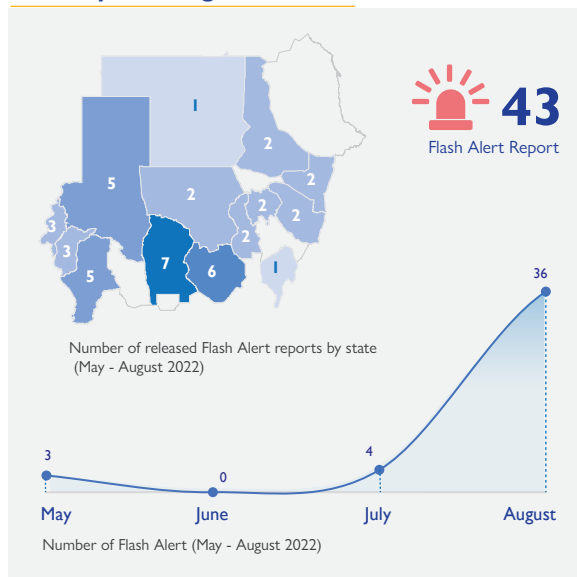

Early Warning Flash Alerts

HIGHLIGHTS¹

7 EET Reports

17,658 IDP Individuals

2,949 IDP Households