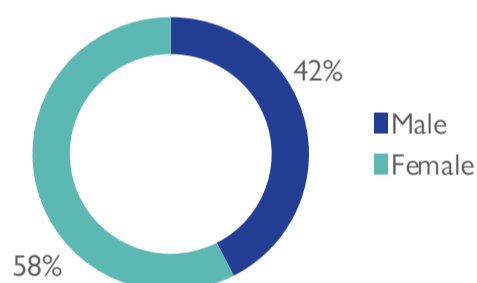

Between the 21st and 27th of February 2022, armed clashes between herders and farmers; and bandits and local communities have led to new waves of population displacement. Following these events, rapid assessments were conducted by DTM (Displacement Tracking Matrix) field staff to inform the humanitarian community and government partners, and enable targeted response. Flash reports utilise direct observation and a broad network of key informants to gather representative data and collect information on the number, profile and immediate needs of affected populations.

During the assessment period, the DTM identified an estimated 1,679 individuals who were affected by the attacks. A total of 1,668 individuals were displaced to neighbouring wards in the LGAs Gummi in Zamfara State and Birnin-Gwari in Kaduna State. A number of displaced persons in the affected communities in Gummi LGA moved into communities in Bukkuyum LGA in Zamfara State. A total of 20 casualties were reported, including 9 injuries and 11 fatalities.

GENDER (FIG. 1)