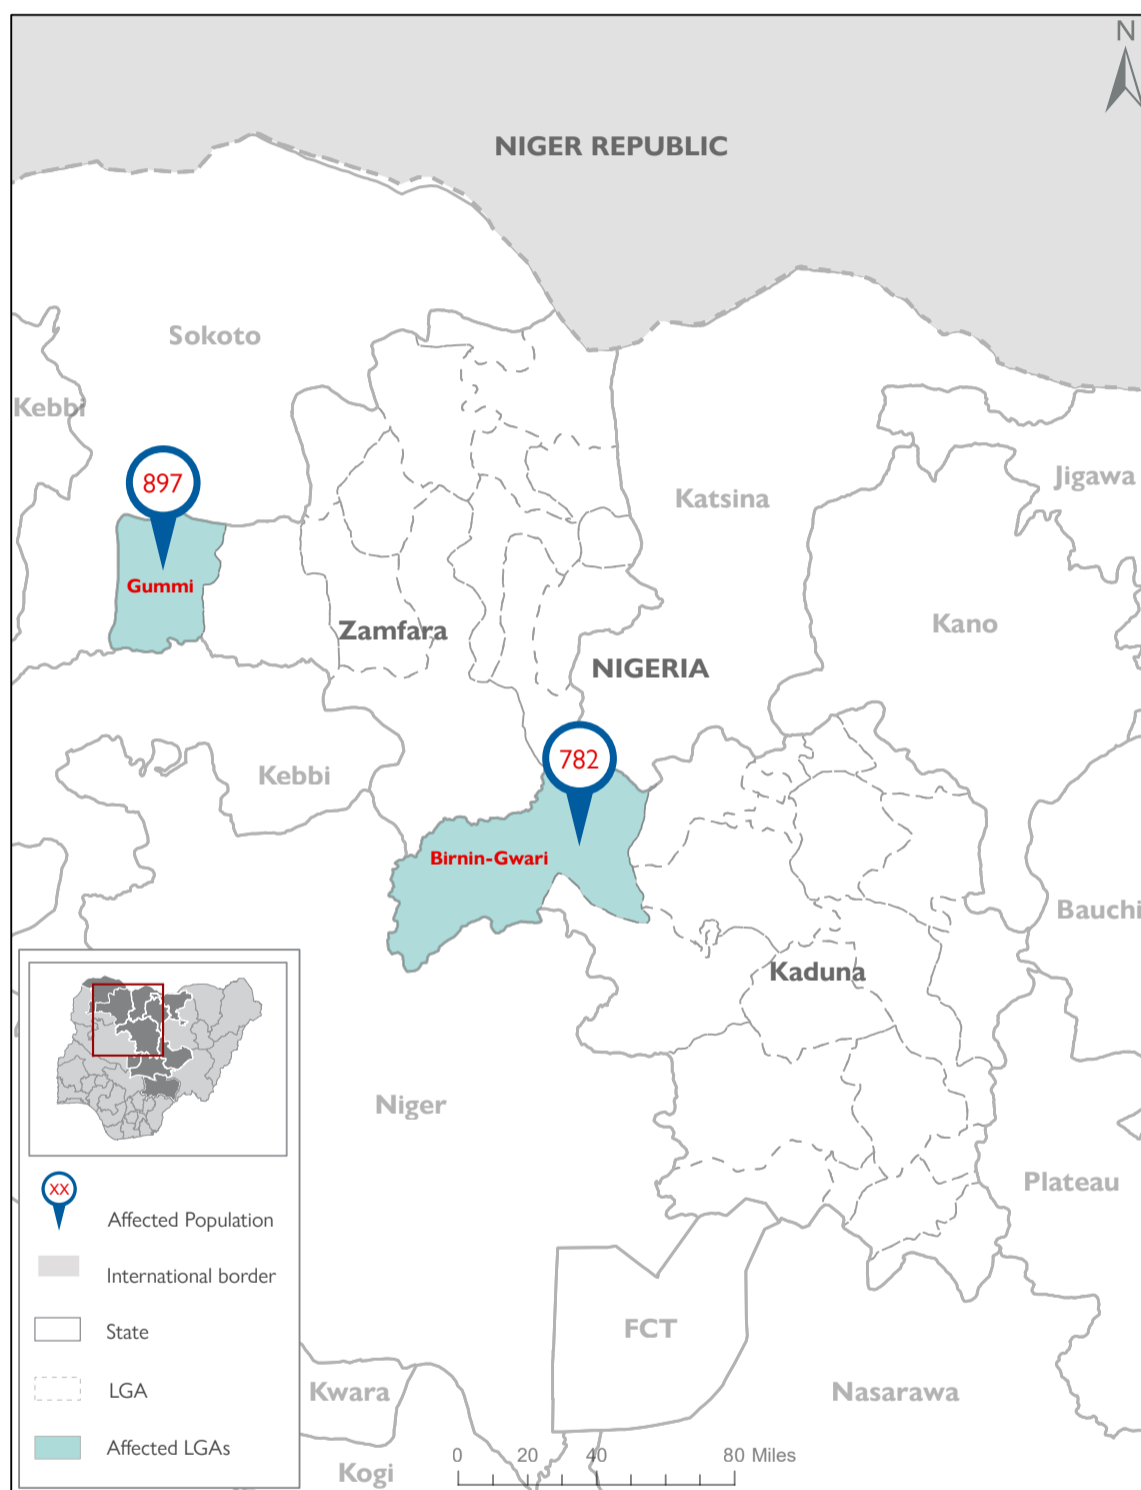

Affected Population:
1,679 Individuals

Damaged Shelters:
None

Casualties:
20

Movement Trigger:
Armed attacks

OVERVIEW

Nigeria's north-central and north-west zones are afflicted with a multidimensional crisis rooted in long-standing tensions between ethnic and religious groups and involves attacks by criminal groups and banditry/hirabah (such as kidnapping and grand larceny along major highways). During the past years, the crisis has accelerated because of the intensification of attacks and has resulted in widespread displacement across the region.

Between the 21st and 27th of February 2022, armed clashes between herders and farmers; and bandits and local communities have led to new waves of population displacement. Following these events, rapid assessments were conducted by DTM (Displacement Tracking Matrix) field staff to inform the humanitarian community and government partners, and enable targeted response. Flash reports utilise direct observation and a broad network of key informants to gather representative data and collect information on the number, profile and immediate needs of affected populations.

During the assessment period, the DTM identified an estimated 1,679 individuals who were affected by the attacks. A total of 1,668 individuals were displaced to neighbouring wards in the LGAs Gummi in Zamfara State and Birnin-Gwari in Kaduna State. A number of displaced persons in the affected communities in Gummi LGA moved into communities in Bukkuyum LGA in Zamfara State. A total of 20 casualties were reported, including 9 injuries and 11 fatalities.

GENDER (FIG. 1)

MOST NEEDED ASSISTANCE (FIG. 2)

AFFECTED LOCATIONS

The above map is for illustration purposes only. The depiction and use of boundaries, geographic names and related data shown are not warranted to be error-free nor do imply a judgment on the legal status of any territory, or any endorsement or acceptance of such boundaries by IOM.