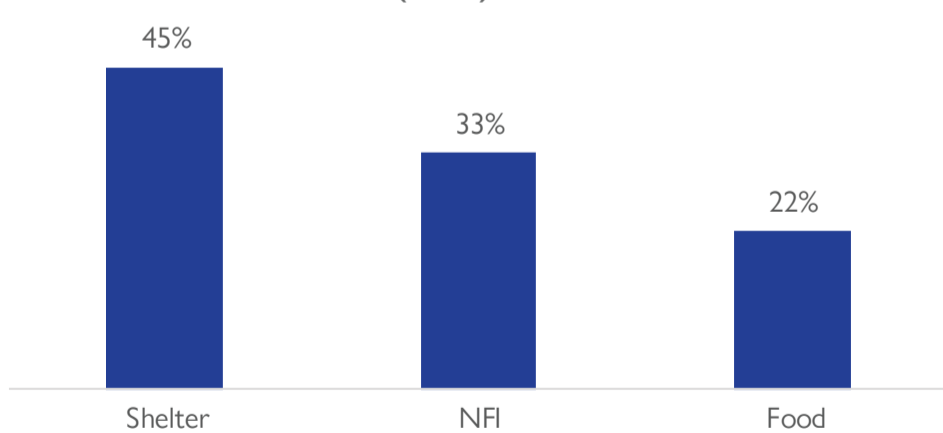

MOST NEEDED ASSISTANCE (FIG. 2)