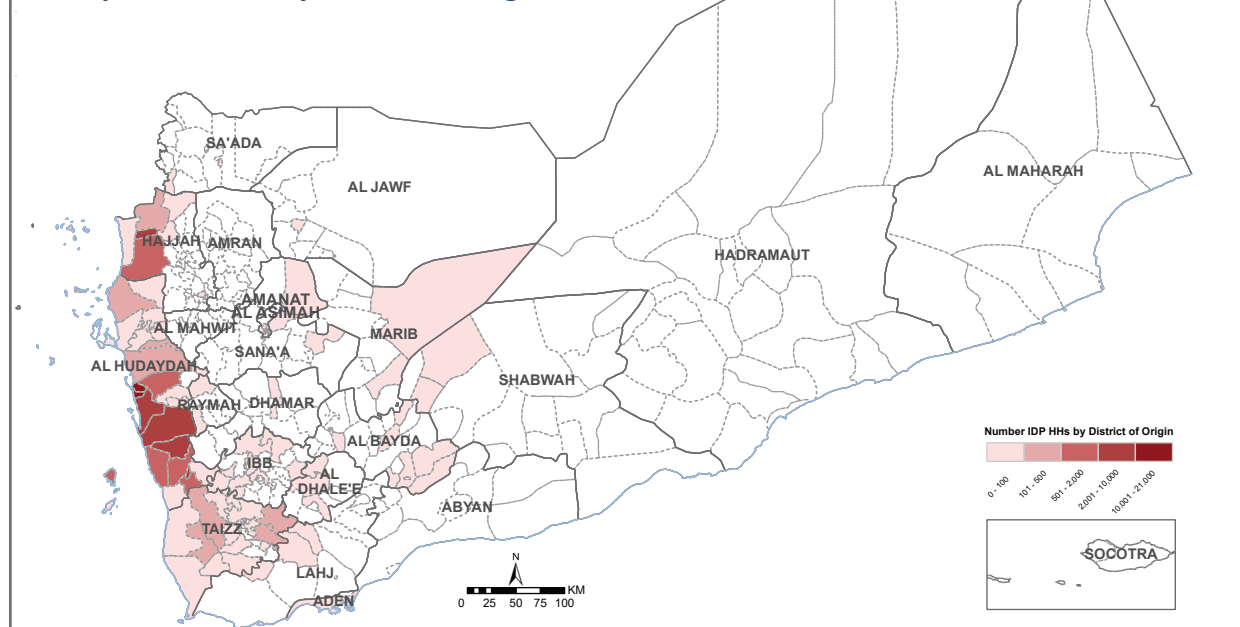

Total IDPs Number

70,663 Households 65,054 Al Hudaydah Conflict
423,978 Individuals 5,609 General Conflict

Event Description

Displacement Timeline Based on Reported Date

Emergency IDPs by Governorate

Number of IDPs by Governorate of Displacement

Governorate of Displacement	Number of IDP FAMILIES	*Number of IDPs Individual
Al Hudaydah	21,604	129,624
Amanat Al Asimah	20,267	121,602
Hajjah	6,352	38,112
Dhamar	4,948	29,688
Taizz	4,858	29,148
Raymah	2,436	14,616
Al Mahwit	1,827	10,962
Lahj	1,598	9,588
Ibb	1,491	8,946
Sana'a	1,277	7,662
Marib	1,150	6,900
Aden	1,106	6,636
Al Dhale'e	729	4,374
Amran	361	2,166
Abyan	282	1,692
Al Bayda	253	1,518
Shabwah	46	276
Al Maharah	34	204
Hadramaut	24	144
Al Jawf	20	120
Grand Total	70,663	423,978

Number of IDPs by Governorate of Origin

Governorate of Origin	Number of IDP FAMILIES	*Number of IDPs Individual
Al Hudaydah	64,836	389,016
Hajjah	4,834	29,004
Taizz	757	4,542
Al Bayda	75	450
Lahj	49	294
Aden	28	168
Amanat Al Asimah	24	144
Ibb	22	132
Al Dhale'e	14	84
Sa'ada	10	60
Sana'a	5	30
Raymah	4	24
Marib	2	12
Shabwah	2	12
Dhamar	1	6
Grand Total	70,663	423,978

Map of IDP HHs by District of Origin

Map of IDP HHs by District of Displacement

* based on average HH of 6

Source: IOM YEMEN / ETT

For feedback, please contact: iomyemenDTM@iom.int