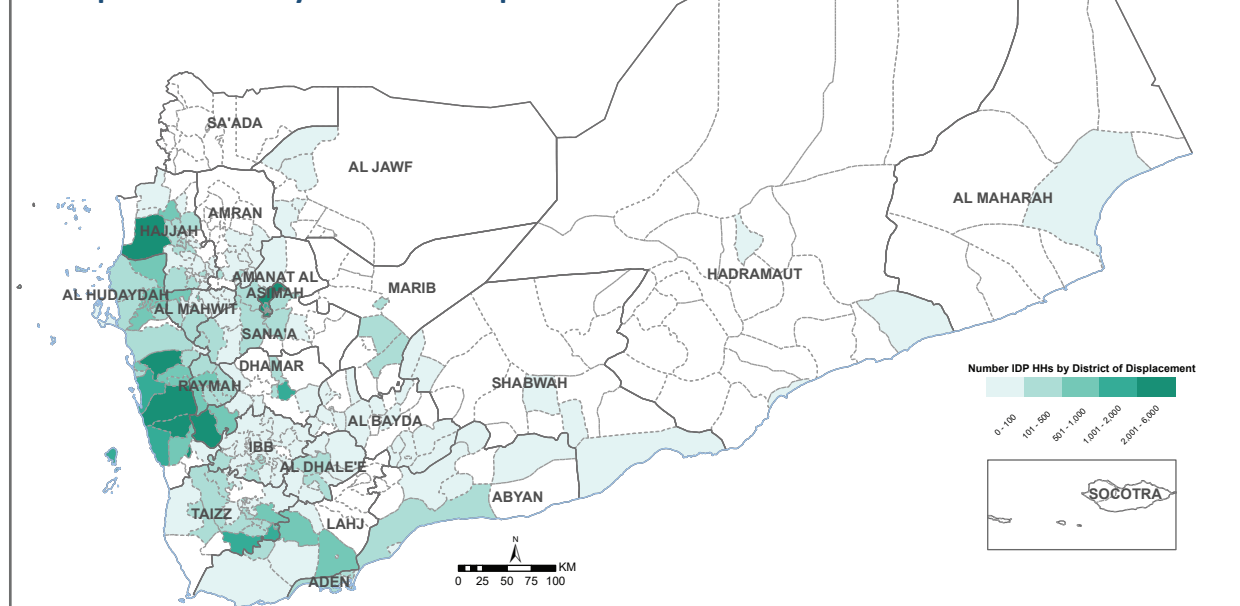

Total IDPs Number

70,663 Households 65,054 Al Hudaydah Conflict
423,978 Individuals 5,609 General Conflict

Event Description

Displacement Timeline Based on Reported Date

Emergency IDPs by Governorate

Number of IDPs by Governorate of Displacement

Governorate of Displacement	Number of IDP FAMILIES	*Number of IDPs Individual
Al Hudaydah	21,604	129,624
Amanat Al Asimah	20,267	121,602
Hajjah	6,352	38,112
Dhamar	4,948	29,688
Taizz	4,858	29,148
Raymah	2,436	14,616
Al Mahwit	1,827	10,962
Lahj	1,598	9,588
Ibb	1,491	8,946
Sana'a	1,277	7,662
Marib	1,150	6,900
Aden	1,106	6,636
Al Dhale'e	729	4,374
Amran	361	2,166
Abyan	282	1,692
Al Bayda	253	1,518
Shabwah	46	276
Al Maharah	34	204
Hadramaut	24	144
Al Jawf	20	120
Grand Total	70,663	423,978

Number of IDPs by Governorate of Origin

Governorate of Origin	Number of IDP FAMILIES	*Number of IDPs Individual
Al Hudaydah	64,836	389,016
Hajjah	4,834	29,004
Taizz	757	4,542
Al Bayda	75	450
Lahj	49	294
Aden	28	168
Amanat Al Asimah	24	144
Ibb	22	132
Al Dhale'e	14	84
Sa'ada	10	60
Sana'a	5	30
Raymah	4	24
Marib	2	12
Shabwah	2	12
Dhamar	1	6
Grand Total	70,663	423,978

Map of IDP HHs by District of Origin

Map of IDP HHs by District of Displacement

* based on average HH of 6

Source: IOM YEMEN / ETT

For feedback, please contact: iomyemenDTM@iom.int