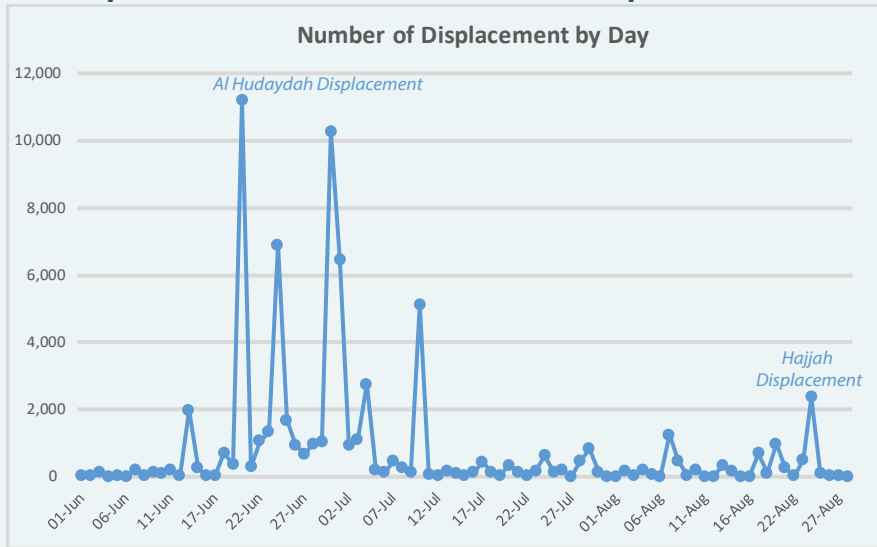

Total IDPs Number

70,663 Households 65,054 Al Hudaydah Conflict
423,978 Individuals 5,609 General Conflict

Event Description

Displacement Timeline Based on Reported Date

Emergency IDPs by Governorate

Number of IDPs by Governorate of Displacement

Governorate of Displacement	Number of IDP FAMILIES	*Number of IDPs Individual
Al Hudaydah	21,604	129,624
Amanat Al Asimah	20,267	121,602
Hajjah	6,352	38,112
Dhamar	4,948	29,688
Taizz	4,858	29,148
Raymah	2,436	14,616
Al Mahwit	1,827	10,962
Lahj	1,598	9,588
Ibb	1,491	8,946
Sana'a	1,277	7,662
Marib	1,150	6,900
Aden	1,106	6,636
Al Dhale'e	729	4,374
Amran	361	2,166
Abyan	282	1,692
Al Bayda	253	1,518
Shabwah	46	276
Al Maharah	34	204
Hadramaut	24	144
Al Jawf	20	120
Grand Total	70,663	423,978

Number of IDPs by Governorate of Origin

Governorate of Origin	Number of IDP FAMILIES	*Number of IDPs Individual
Al Hudaydah	64,836	389,016
Hajjah	4,834	29,004
Taizz	757	4,542
Al Bayda	75	450
Lahj	49	294
Aden	28	168
Amanat Al Asimah	24	144
Ibb	22	132
Al Dhale'e	14	84
Sa'ada	10	60
Sana'a	5	30
Raymah	4	24
Marib	2	12
Shabwah	2	12
Dhamar	1	6
Grand Total	70,663	423,978