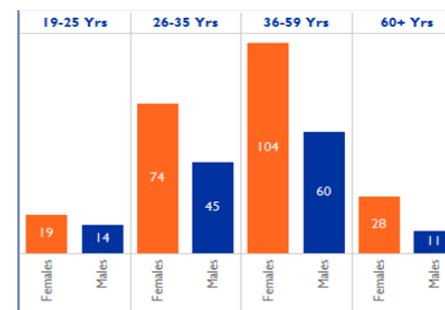

DISPLACEMENT DASHBOARD ROUND 1

Publication: December 2018

2,343 IDPs
476 Displaced Households

*Internally Displaced Persons

707 Migrants

355 Households

*Migration flows

IDPs PRESENCE BY WARD

IDP REASONS FOR DISPLACEMENT

Displaced during 2017*

IDP RESPONDENT HOUSEHOLDS DISAGGREGATED BY SEX AND AGE

COUNTRIES OF DESTINATION

PERCENTAGE OF MIGRANT RESPONDENTS BY SEX

MIGRANT RESPONDENT HOUSEHOLDS DISAGGREGATED BY SEX AND AGE

MIGRATION PERIOD