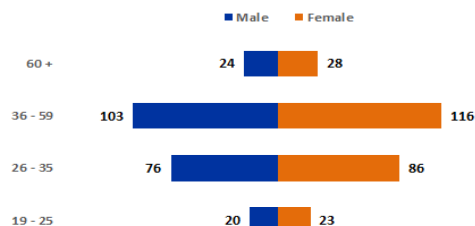

DISPLACEMENT DASHBOARD ROUND 1

Publication: December 2018

2,343 IDPs
476 Displaced Households

*Internally Displaced Persons

707 Migrants

355 Households

*Migration flows

IDPs PRESENCE BY WARD

IDP REASONS FOR DISPLACEMENT

Displaced during 2017*

IDP RESPONDENT HOUSEHOLDS DISAGGREGATED BY SEX AND AGE

COUNTRIES OF DESTINATION

PERCENTAGE OF MIGRANT RESPONDENTS BY SEX

MIGRANT RESPONDENT HOUSEHOLDS DISAGGREGATED BY SEX AND AGE