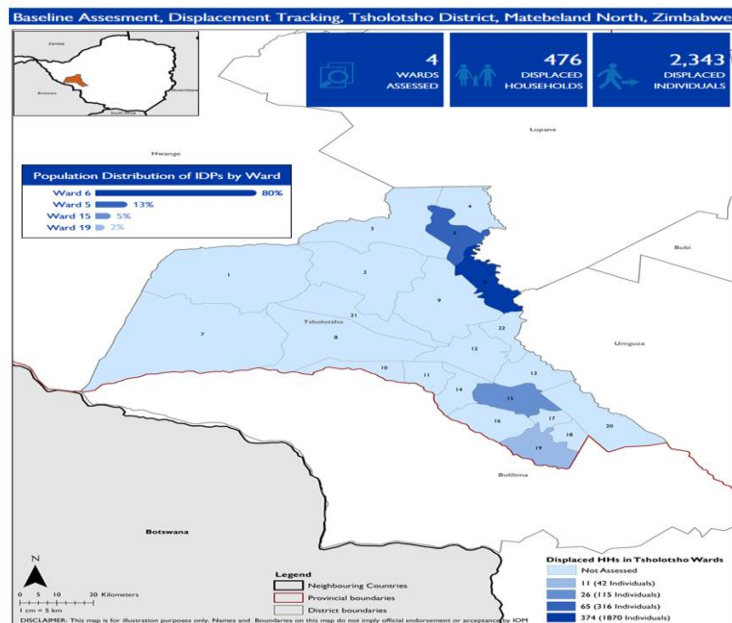

DISPLACEMENT DASHBOARD ROUND 1

Publication: December 2018

2,343 IDPs
476 Displaced Households

*Internally Displaced Persons

707 Migrants

355 Households

*Migration flows

IDPs PRESENCE BY WARD

IDP REASONS FOR DISPLACEMENT

Displaced during 2017*

IDP RESPONDENT HOUSEHOLDS DISAGGREGATED BY SEX AND AGE

COUNTRIES OF DESTINATION

PERCENTAGE OF MIGRANT RESPONDENTS BY SEX

MIGRANT RESPONDENT HOUSEHOLDS DISAGGREGATED BY SEX AND AGE

MIGRATION PERIOD