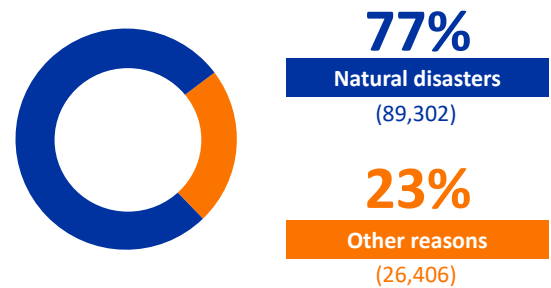

DISPLACEMENT REASONS