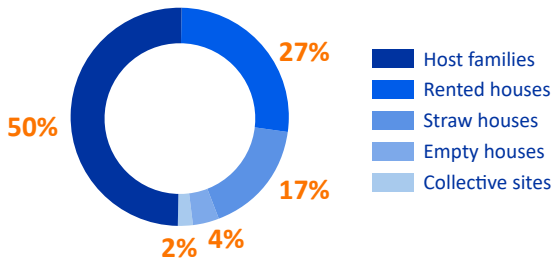

ACCOMMODATION TYPES