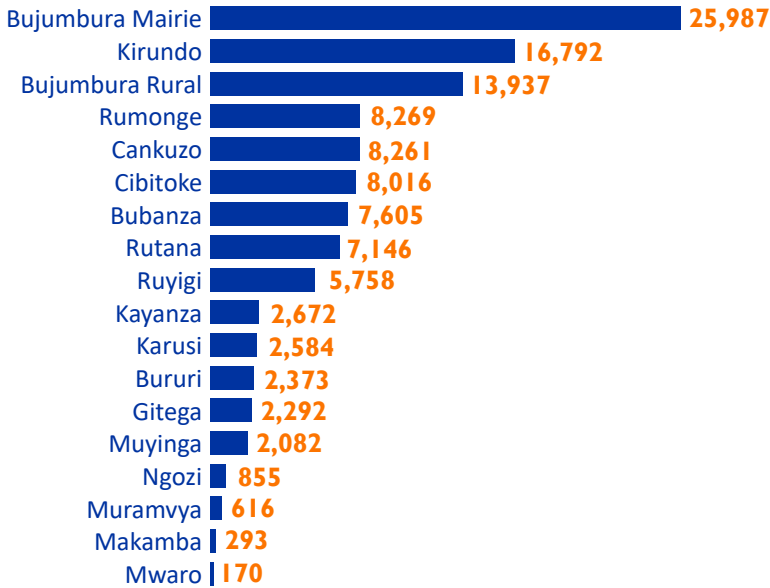

115,708 IDPs*
25,829 Displaced Households

*Internally Displaced Persons

PROVINCES OF ORIGIN

PRESENCE OF IDPs BY PROVINCE

© IOM Burundi - Reference Map (June 2019)
This map is for illustration purposes only. Names and boundaries on this map do not imply official endorsement or acceptance by IOM. Source: IOM, IGBU

ACCOMMODATION TYPES

DISPLACEMENT REASONS

PERIODS OF DISPLACEMENT BY DISPLACEMENT REASON*

*Currently displaced IDPs

DISPLACEMENT TRENDS

Number of IDPs present in Burundi