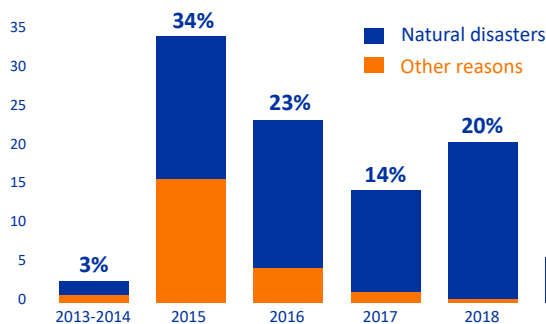

PERIODS OF DISPLACEMENT BY DISPLACEMENT REASON*