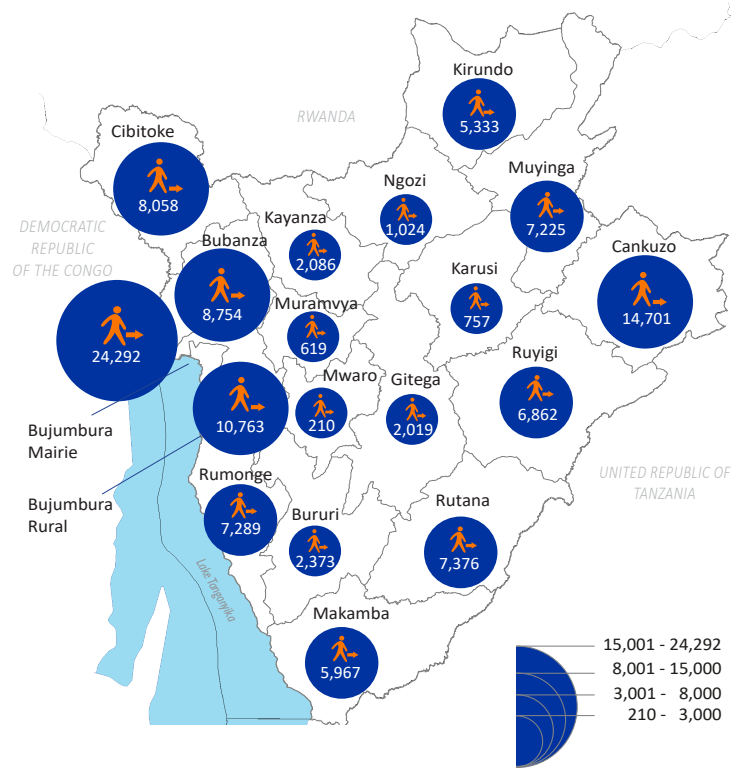

115,708 IDPs*
25,829 Displaced Households

*Internally Displaced Persons

PROVINCES OF ORIGIN

PRESENCE OF IDPs BY PROVINCE

© IOM Burundi - Reference Map (June 2019)
This map is for illustration purposes only. Names and boundaries on this map do not imply official endorsement or acceptance by IOM. Source: IOM, IGBU

ACCOMMODATION TYPES

DISPLACEMENT REASONS

PERIODS OF DISPLACEMENT BY DISPLACEMENT REASON*

*Currently displaced IDPs

DISPLACEMENT TRENDS

Number of IDPs present in Burundi