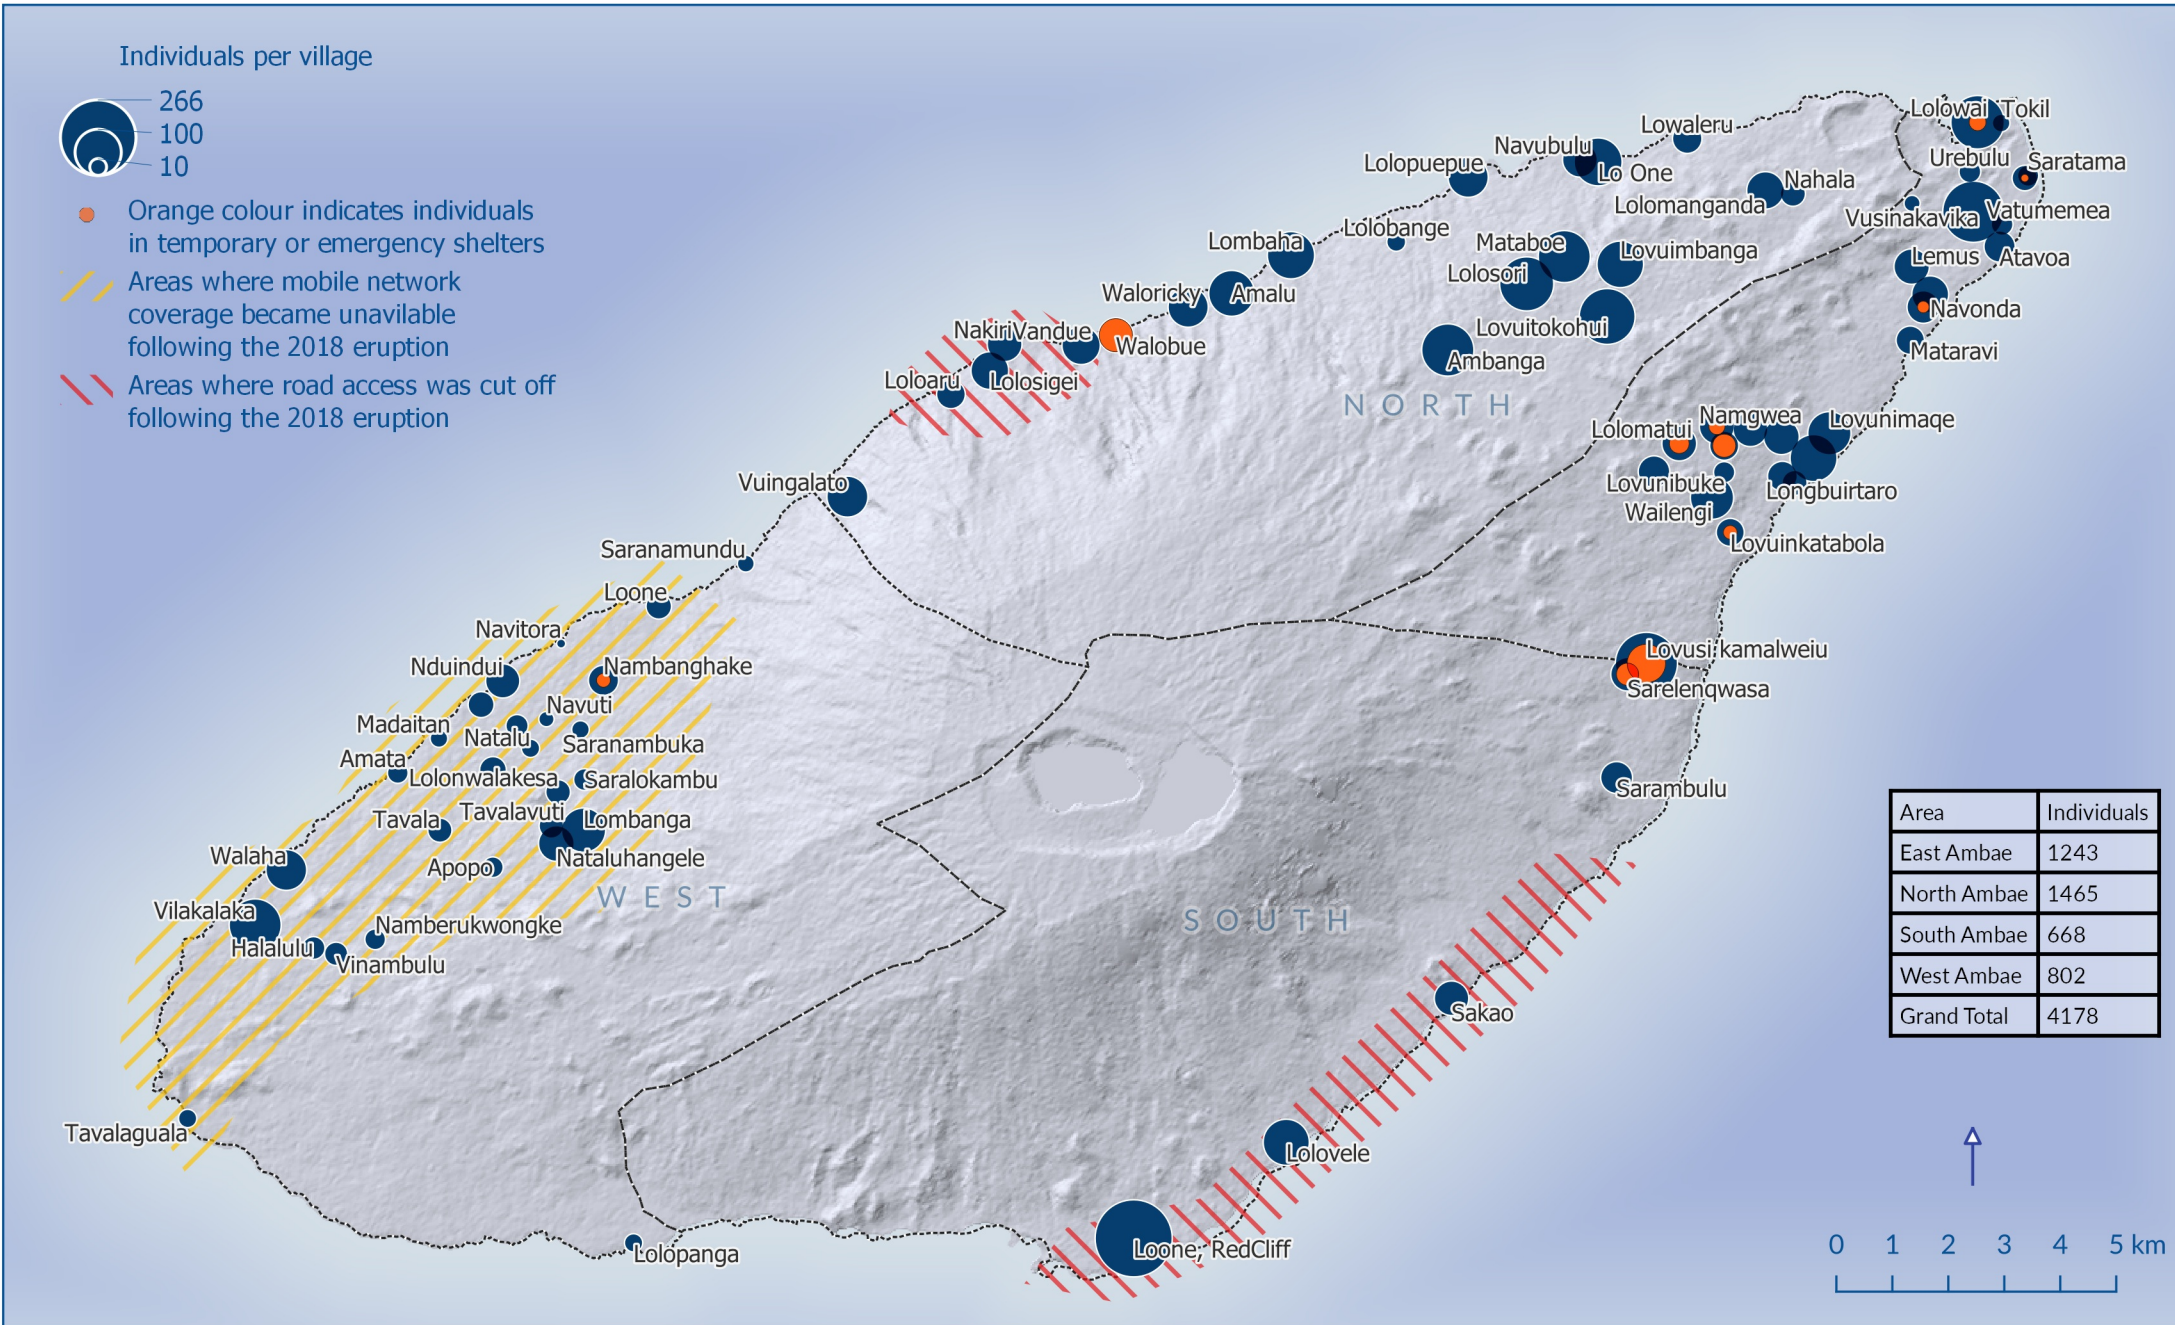

## Returns to Ambae as of 2019-03-18

Data Sources: Returnees: DTM; Background: DTM, NASA; Administrative division: Humanitarian Data Exchange. Contact: dtmvanuatu@iom.int

This map is for illustration purposes only. Names and boundaries on this map do not imply official endorsement or acceptance by IOM or partners. Extent of road and network coverage damage is approximate.