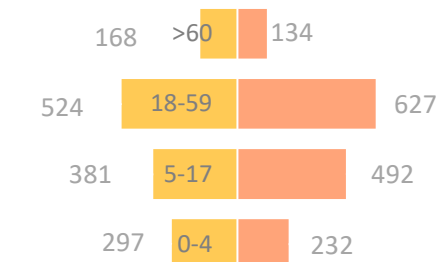

Population by zone and block, Naivasha IDP Camp (July 2022)

7,555 individuals

1,883 households

53% Zone A

29% Zone B

18% Zone C

Naivasha IDP Camp & Masna Collective Centre by age and sex (July 2022)

Naivasha IDP Camp : 7,555 individuals

47% Male **53%** Female

Masna Collective Centre: 2,855 individuals

48% Male **52%** Female

Methodology

Since biometric registrations or verifications are not feasible on a monthly basis, population counts remain the best possible tool to estimate the sites' populations. Population counts consist of DTM teams visiting each shelter of the site asking how many persons have slept there the previous night (sex and age disaggregated). This provides a snapshot of the population at the time of the count.