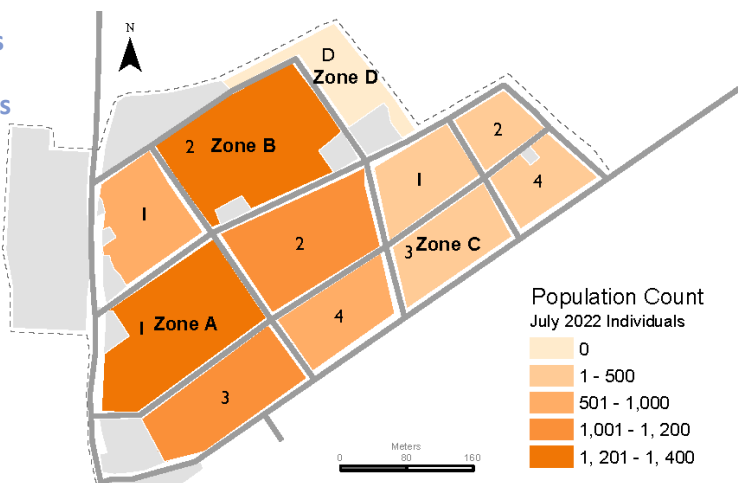

POPULATION COUNT: Naivasha IDP Camp & Masna Collective Centre

Data collection: July 2022

In July 2022, the monthly population count was conducted at **Masna Collective Centre** where **2,855 individuals/ 615 households** were identified, and **Naivasha IDP Camp** where **7,555 individuals / 1,883 households** were counted. The population of Naivasha IDP Camp decreased by 160 individuals since June 2022.

Monthly population trends at Naivasha IDP Camp and Masna Collective Centre, July 2021 – July 2022

■ Naivasha IDP Camp ■ Masna Collective Centre

* DTM was unable to publish April 2022 population count figures for Masna Collective Centre due to operational constraints.

Population by zone and block, Naivasha IDP Camp (July 2022)

7,555 individuals

1,883 households

53% Zone A

29% Zone B

18% Zone C

Naivasha IDP Camp & Masna Collective Centre by age and sex (July 2022)

Naivasha IDP Camp : 7,555 individuals

47% Male **53%** Female

Masna Collective Centre: 2,855 individuals

48% Male **52%** Female

Methodology

Since biometric registrations or verifications are not feasible on a monthly basis, population counts remain the best possible tool to estimate the sites' populations. Population counts consist of DTM teams visiting each shelter of the site asking how many persons have slept there the previous night (sex and age disaggregated). This provides a snapshot of the population at the time of the count.