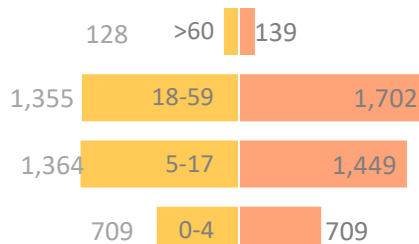

POPULATION COUNT: Naivasha IDP Camp & Masna Collective Centre

Data collection: July 2022

In July 2022, the monthly population count was conducted at **Masna Collective Centre** where **2,855 individuals/ 615 households** were identified, and **Naivasha IDP Camp** where **7,555 individuals / 1,883 households** were counted. The population of Naivasha IDP Camp decreased by 160 individuals since June 2022.

Monthly population trends at Naivasha IDP Camp and Masna Collective Centre, July 2021 – July 2022

■ Naivasha IDP Camp ■ Masna Collective Centre

* DTM was unable to publish April 2022 population count figures for Masna Collective Centre due to operational constraints.

Population by zone and block, Naivasha IDP Camp (July 2022)

7,555 individuals

1,883 households

53% Zone A

29% Zone B

18% Zone C

Naivasha IDP Camp & Masna Collective Centre by age and sex (July 2022)

Naivasha IDP Camp : 7,555 individuals

47% Male **53%** Female

Masna Collective Centre: 2,855 individuals

48% Male **52%** Female

Methodology

Since biometric registrations or verifications are not feasible on a monthly basis, population counts remain the best possible tool to estimate the sites' populations. Population counts consist of DTM teams visiting each shelter of the site asking how many persons have slept there the previous night (sex and age disaggregated). This provides a snapshot of the population at the time of the count.