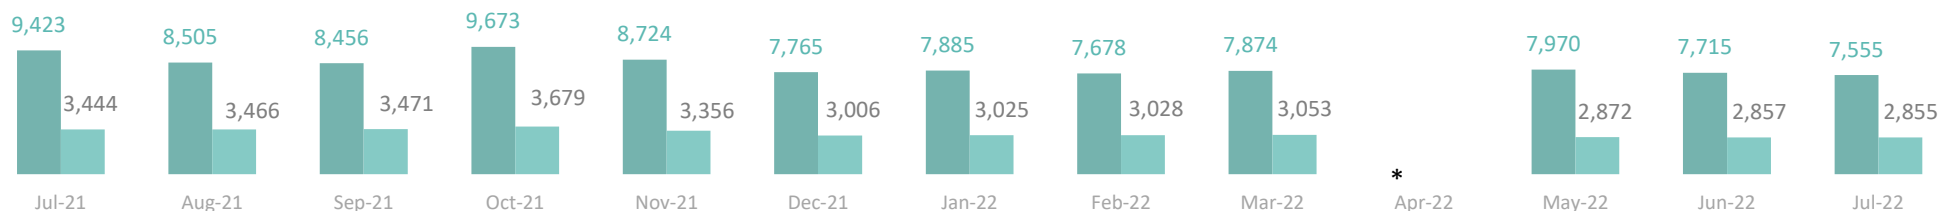

POPULATION COUNT: Naivasha IDP Camp & Masna Collective Centre

Data collection: July 2022

In July 2022, the monthly population count was conducted at **Masna Collective Centre** where **2,855 individuals/ 615 households** were identified, and **Naivasha IDP Camp** where **7,555 individuals / 1,883 households** were counted. The population of Naivasha IDP Camp decreased by 160 individuals since June 2022.

Monthly population trends at Naivasha IDP Camp and Masna Collective Centre, July 2021 – July 2022

■ Naivasha IDP Camp ■ Masna Collective Centre

* DTM was unable to publish April 2022 population count figures for Masna Collective Centre due to operational constraints.

Population by zone and block, Naivasha IDP Camp (July 2022)

7,555 individuals

1,883 households

53% Zone A

29% Zone B

18% Zone C

Naivasha IDP Camp & Masna Collective Centre by age and sex (July 2022)

Naivasha IDP Camp : 7,555 individuals

47% Male **53%** Female

Masna Collective Centre: 2,855 individuals

48% Male **52%** Female

Methodology

Since biometric registrations or verifications are not feasible on a monthly basis, population counts remain the best possible tool to estimate the sites' populations. Population counts consist of DTM teams visiting each shelter of the site asking how many persons have slept there the previous night (sex and age disaggregated). This provides a snapshot of the population at the time of the count.