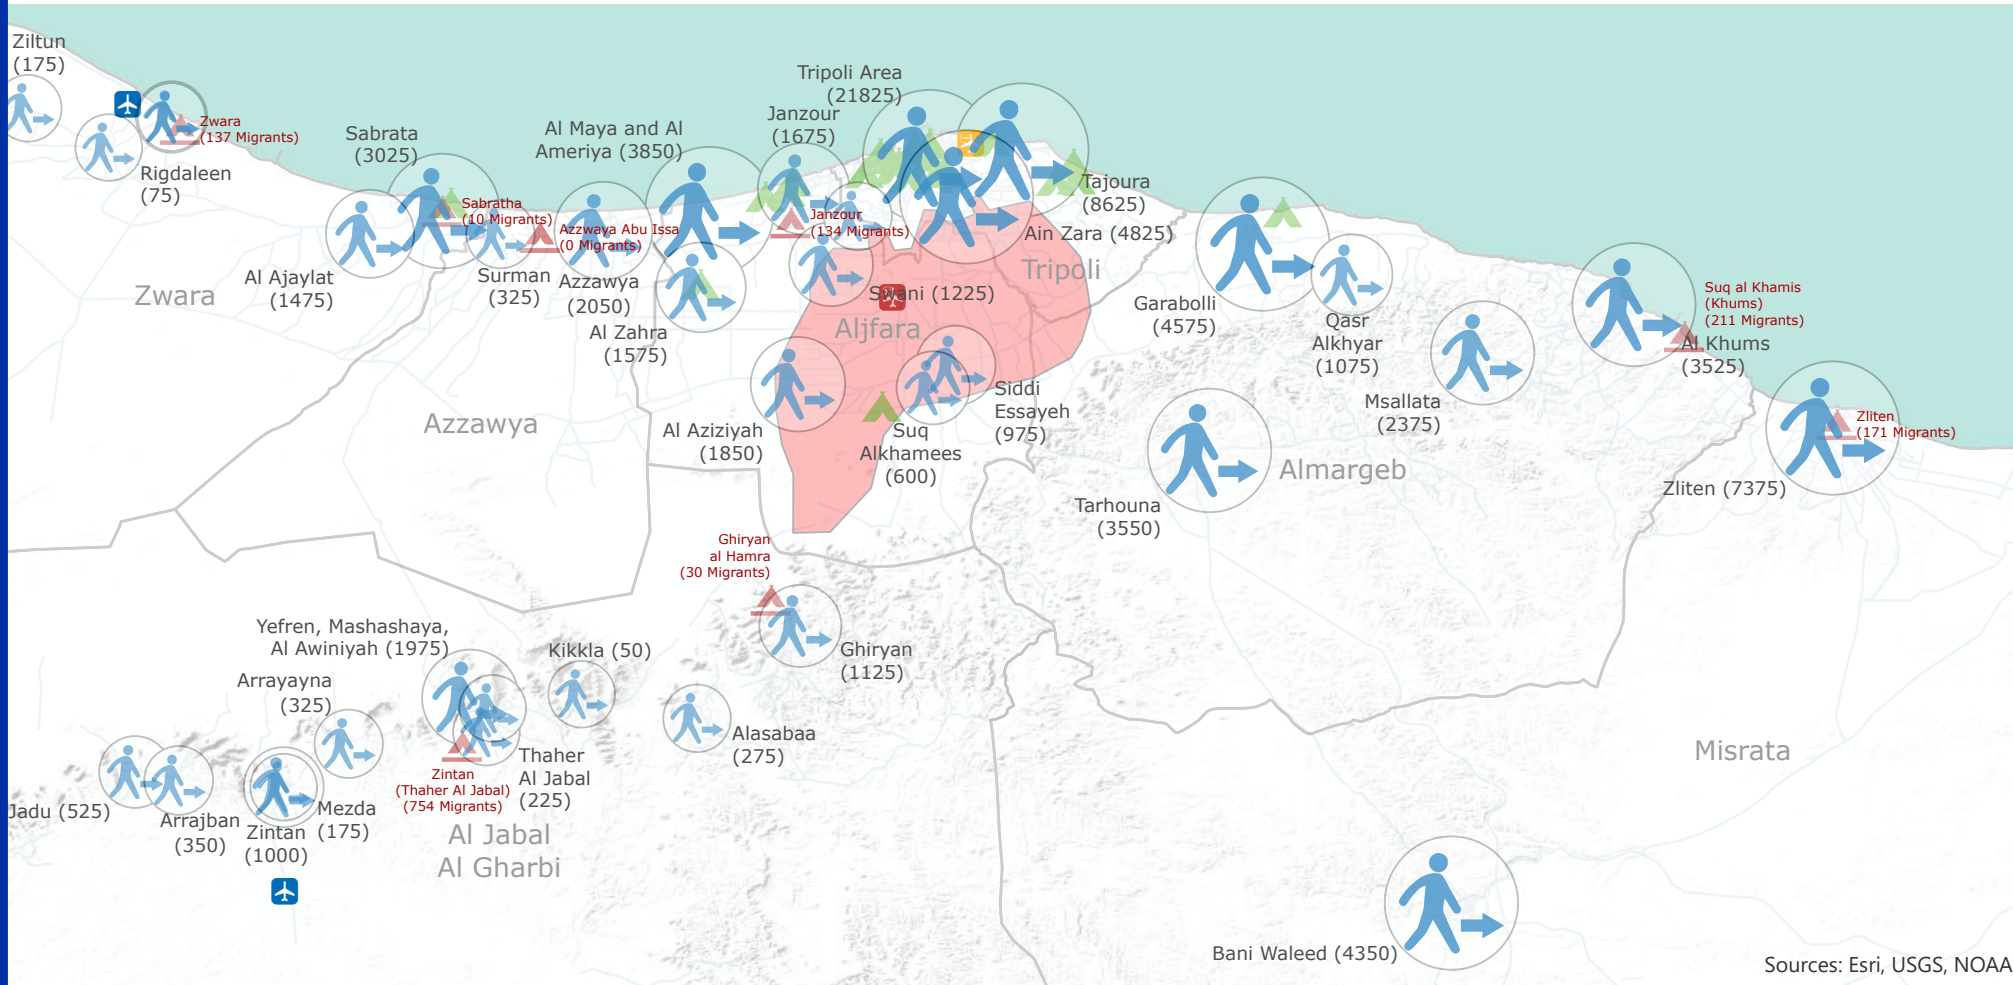

90,500

INTERNALLY DISPLACED PERSONS

SINCE 04 APRIL 2019

5,333

MIGRANTS IN DETENTION

- Internally Displaced Persons (IDPs)
- Collective IDP shelters
- DCIM Detention Centers
- Areas in proximity of armed conflict
- Airports (operational)
- Airports (not operational)
- Airports (affected by conflict)
- Mantika

0 10 20 Kilometers

Sources: Esri, USGS, NOAA

Sources: Esri, USGS, NOAA

The designations employed and the presentation of material on this map do not imply the expression of any opinion whatsoever on the part of the United Nations (and IOM) concerning the legal status of any country, territory, city or area or its authorities, or concerning the delimitation of its frontiers or boundaries.

DTM

30 MAY 2019