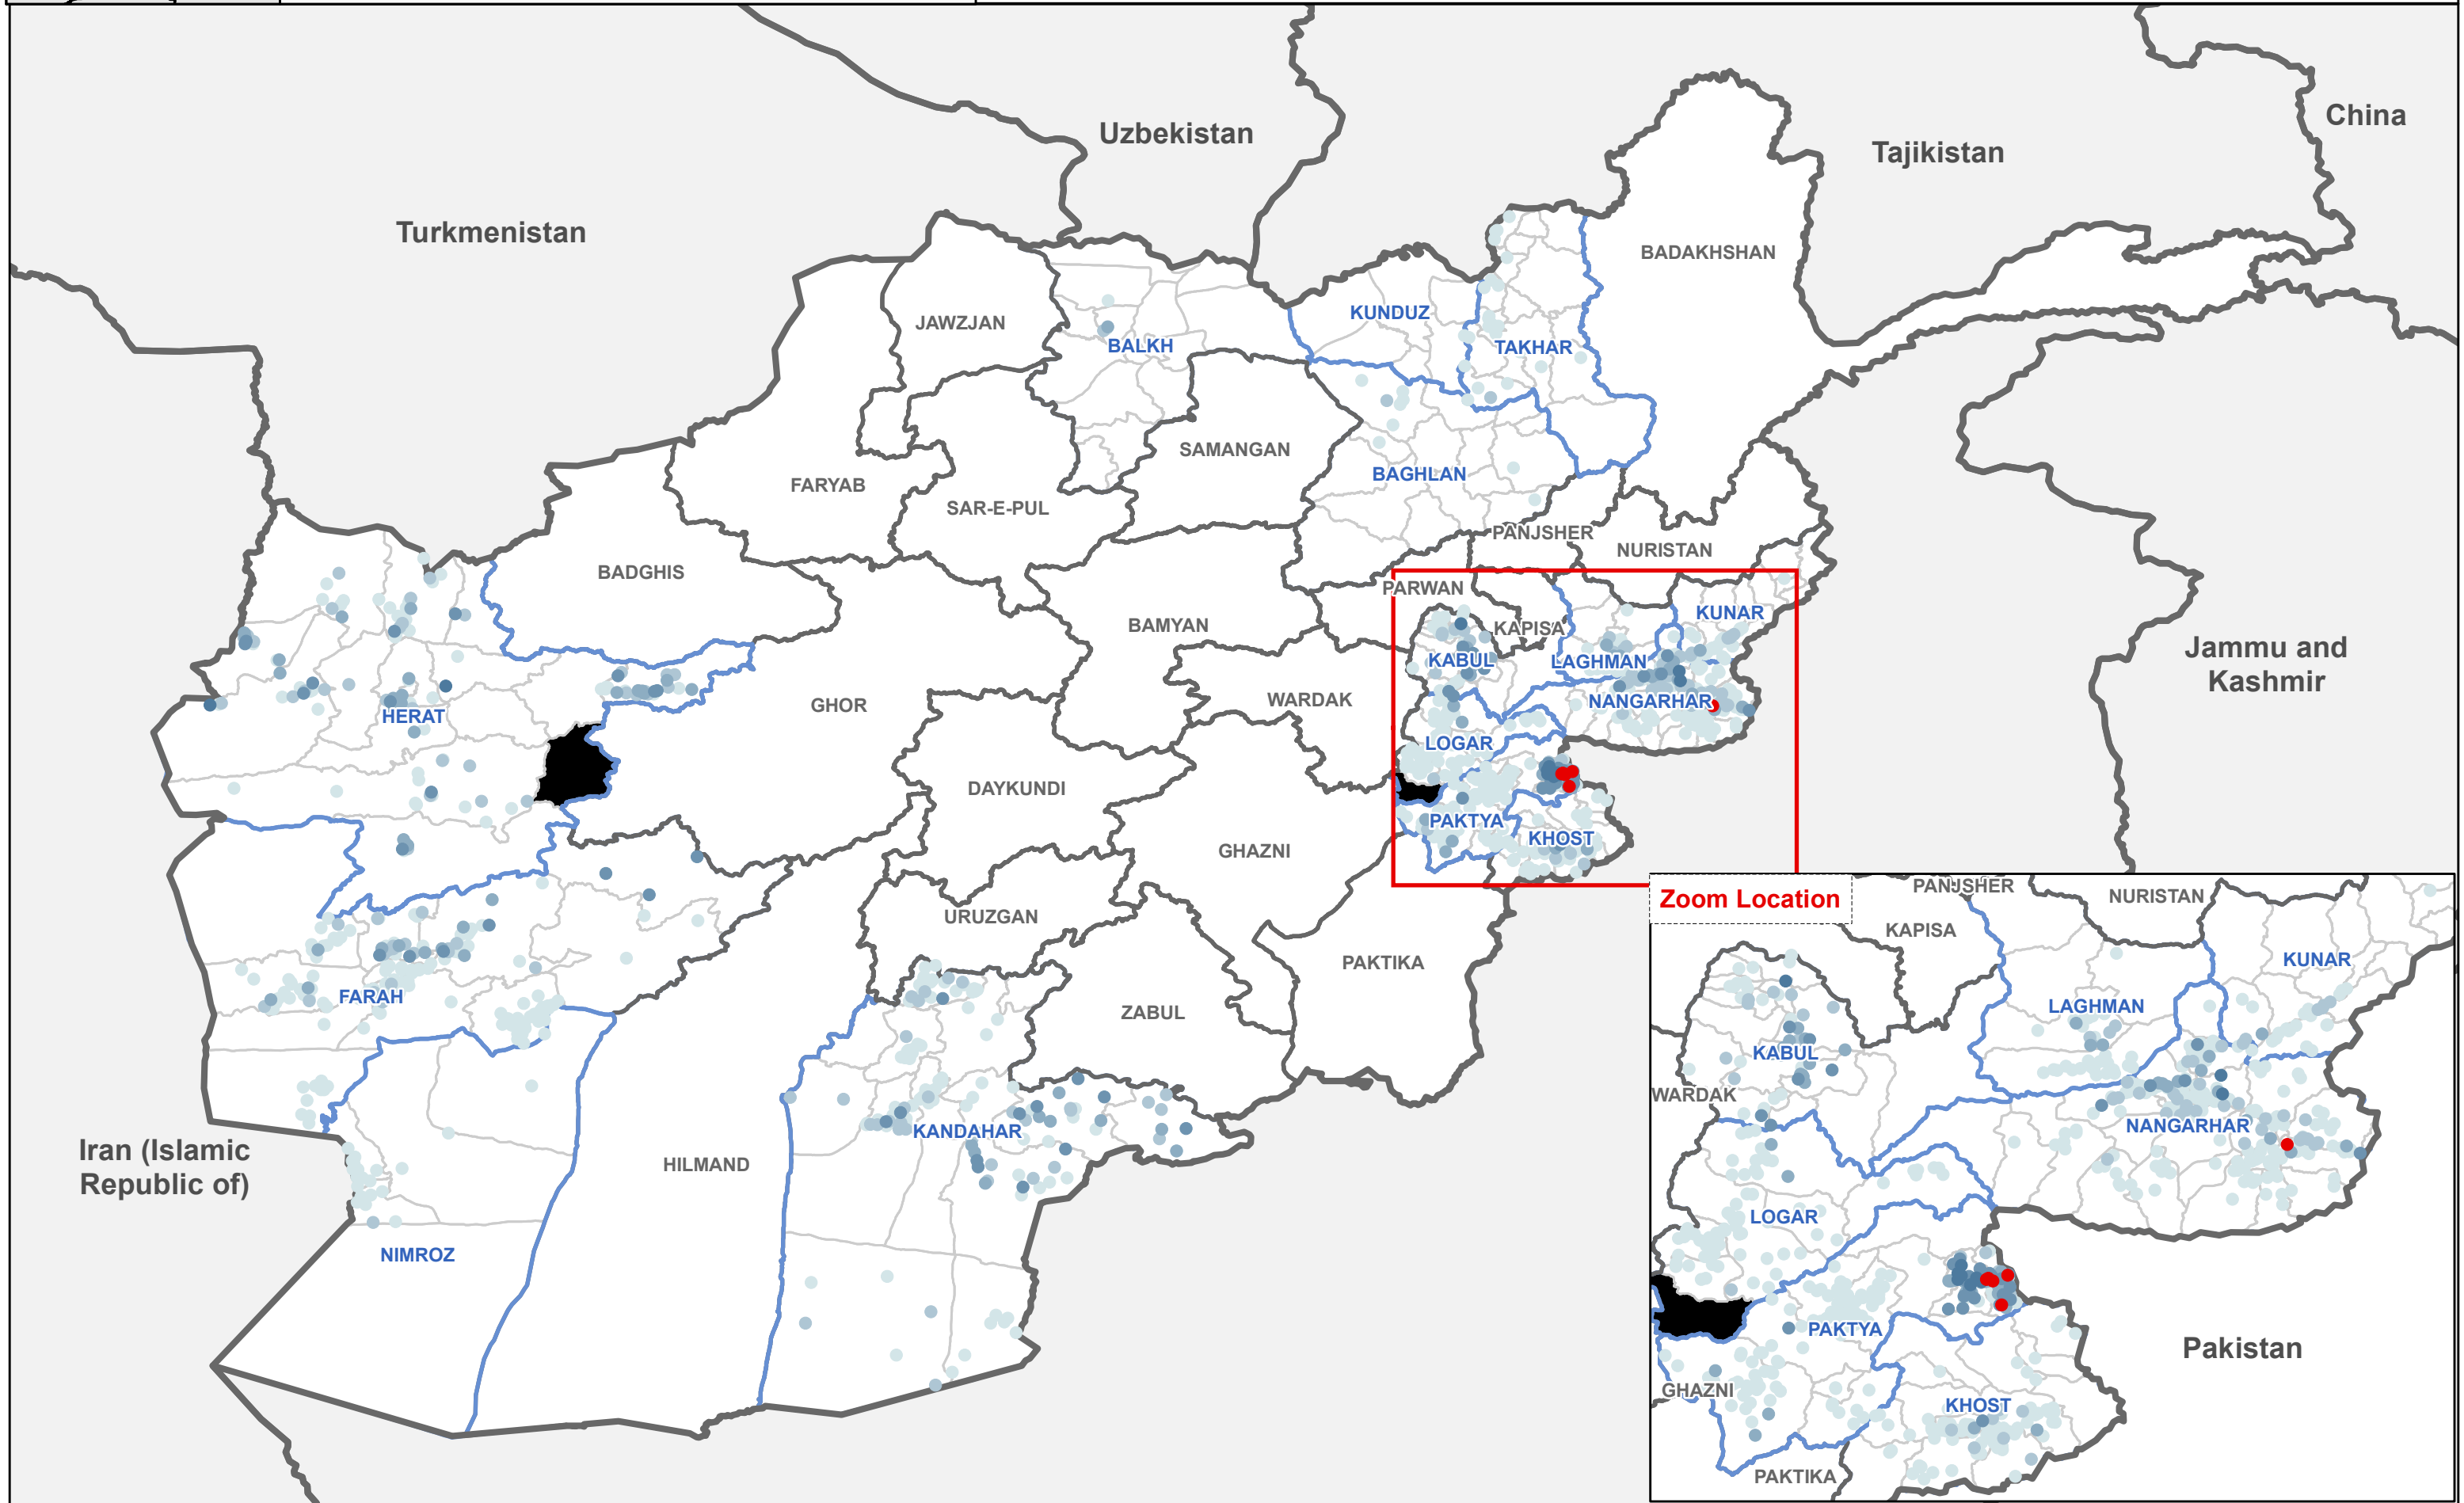

-  Countries
-  Province
-  Provinces Assessed By DTM
-  District
-  Not Accessible

DTM AFGHANISTAN

Nomads Families | March 2018

Source Data: IOM, AGCHO, AIMS, OSM,
 Date of map production: 30 May 2018
 Disclaimer: This map is for illustration purposes only.
 Names and boundaries on this map do not imply
 official endorsement or acceptance by IOM.

DTM AFGHANISTAN

Nomads Individuals | March 2018

Source Data: IOM, AGCHO, AIMS, OSM,
Date of map production: 27 May 2018
Disclaimer: This map is for illustration purposes only.
Names and boundaries on this map do not imply
official endorsement or acceptance by IOM.

<https://afghanistan.iom.int/> - email : iomkabuldtmallusers@iom.int

1 cm = 503 km

1:4,438,097

-  Countries
-  Province
-  Provinces Assessed By DTM
-  District
-  Not Accessible

Nomads Individuals

-  < 250
-  250 - 500
-  501 - 1,000
-  1,001 - 2,500
-  2,501 - 5,000
-  > 5,000

DTM AFGHANISTAN

Nomads Individuals | Seasonally | March 2018

Source Data: IOM, AGCHO, AIMS, OSM,
Date of map production: 27 May 2018
Disclaimer: This map is for illustration purposes only.
Names and boundaries on this map do not imply
official endorsement or acceptance by IOM.