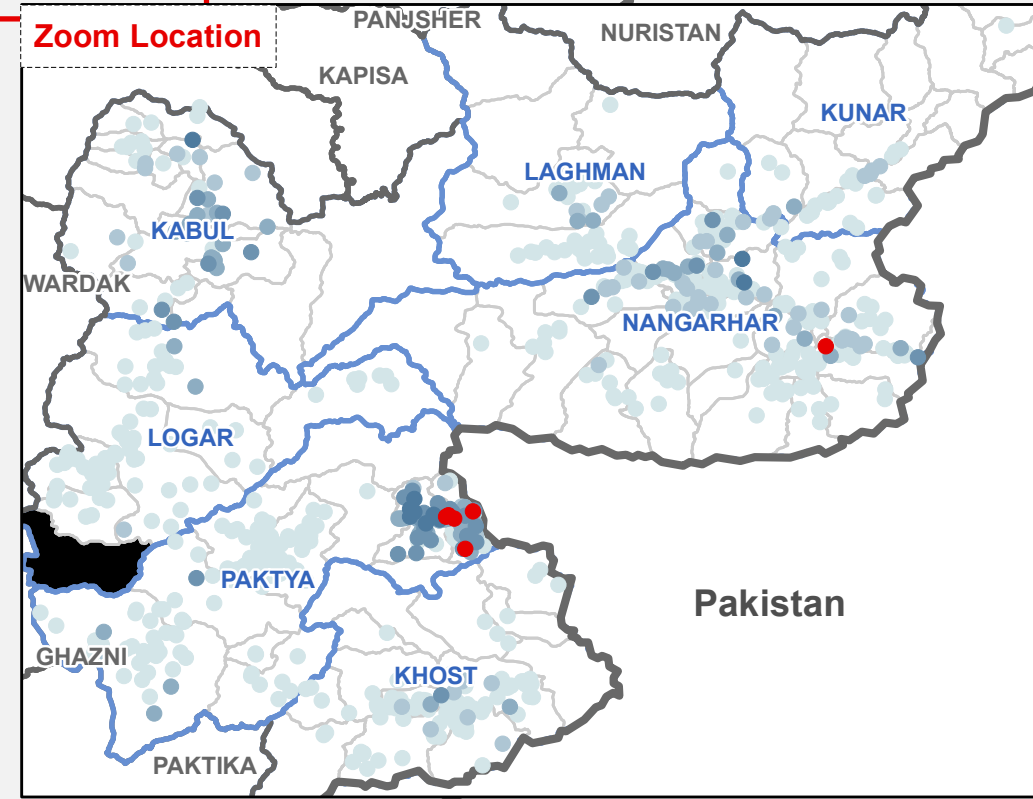

-  Countries
-  Province
-  Provinces Assessed By DTM
-  District
-  Not Accessible

DTM AFGHANISTAN

Nomads Families | March 2018

Source Data: IOM, AGCHO, AIMS, OSM,
 Date of map production: 30 May 2018
 Disclaimer: This map is for illustration purposes only.
 Names and boundaries on this map do not imply
 official endorsement or acceptance by IOM.

DTM AFGHANISTAN

Nomads Individuals | March 2018

Source Data: IOM, AGCHO, AIMS, OSM,
Date of map production: 27 May 2018
Disclaimer: This map is for illustration purposes only.
Names and boundaries on this map do not imply
official endorsement or acceptance by IOM.

<https://afghanistan.iom.int/> - email : iomkabuldtmallusers@iom.int

1 cm = 503 km

1:4,438,097

-  Countries
-  Province
-  Provinces Assessed By DTM
-  District
-  Not Accessible

Nomads Individuals

-  < 250
-  250 - 500
-  501 - 1,000
-  1,001 - 2,500
-  2,501 - 5,000
-  > 5,000

DTM AFGHANISTAN

Nomads Individuals | Seasonally | March 2018

Source Data: IOM, AGCHO, AIMS, OSM,
Date of map production: 27 May 2018
Disclaimer: This map is for illustration purposes only.
Names and boundaries on this map do not imply
official endorsement or acceptance by IOM.