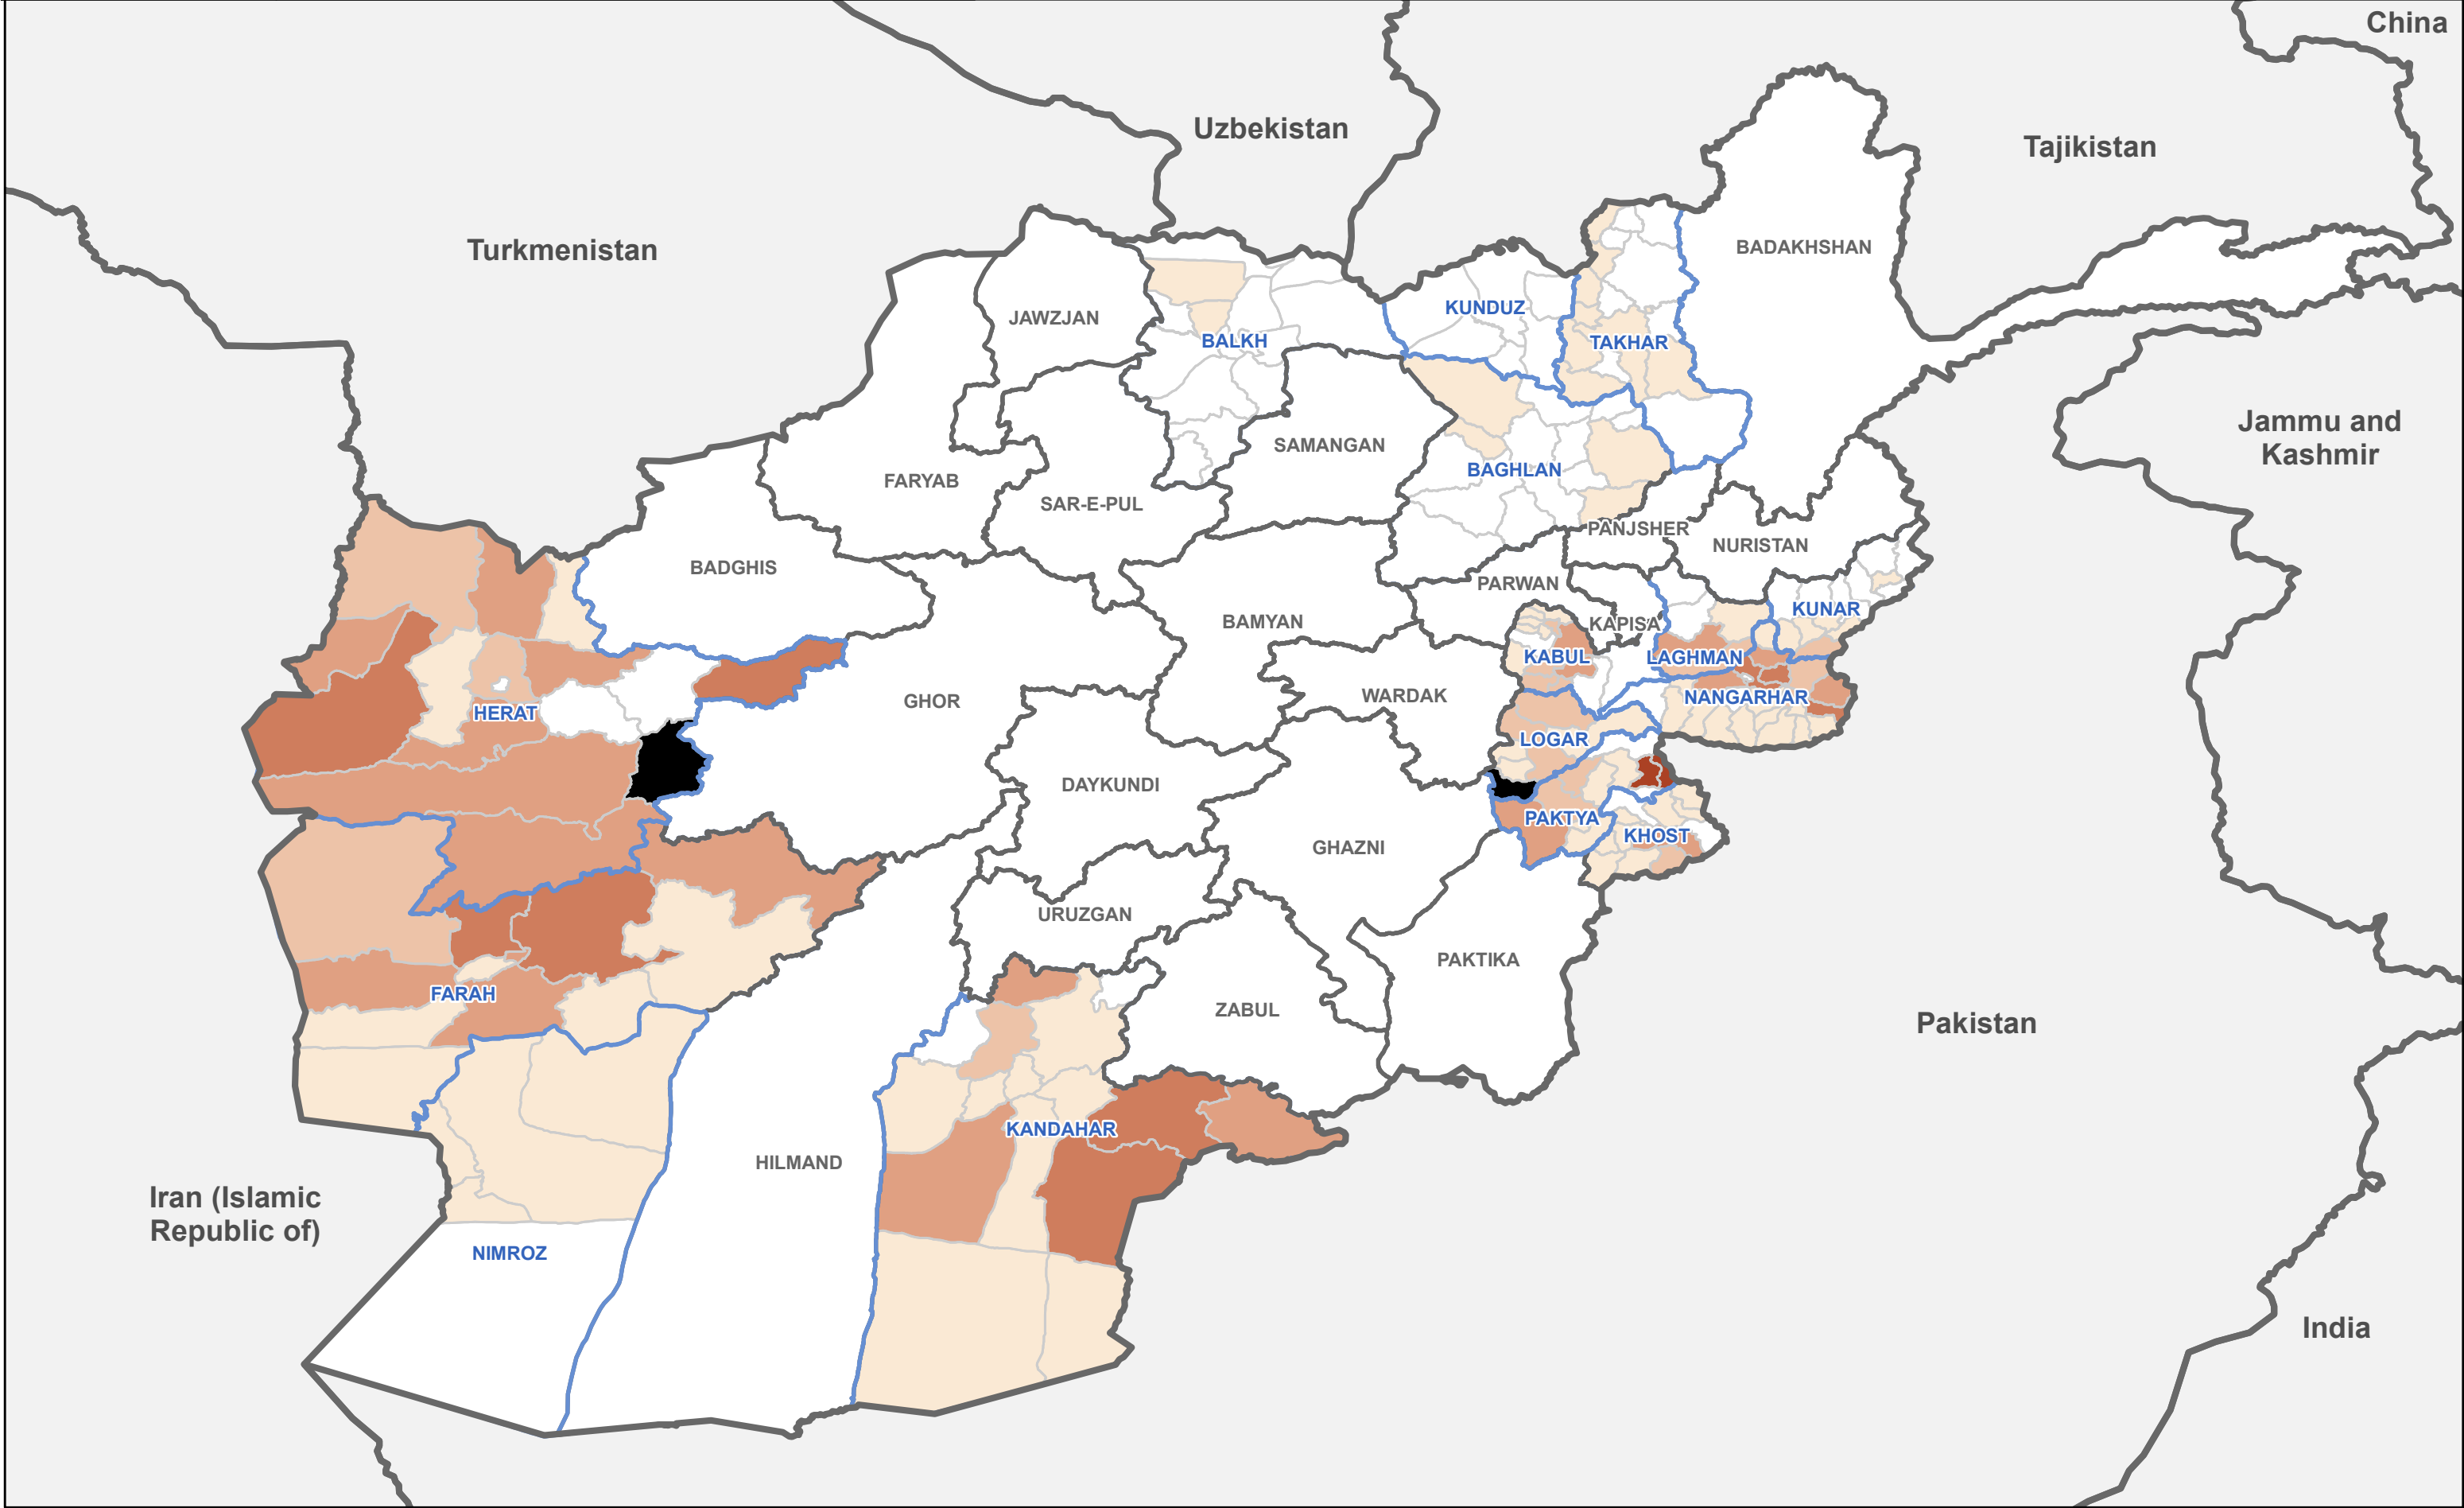

-  Countries
-  Province
-  Provinces Assessed By DTM
-  District
-  Not Accessible

DTM AFGHANISTAN

Nomads Families | March 2018

Source Data: IOM, AGCHO, AIMS, OSM,
 Date of map production: 30 May 2018
 Disclaimer: This map is for illustration purposes only.
 Names and boundaries on this map do not imply
 official endorsement or acceptance by IOM.

<https://afghanistan.iom.int/> - email : iomkabuldtmallusers@iom.int

1 cm = 503 km

1:4,443,891

- Countries
- Province
- Provinces Assessed By DTM
- District
- Not Accessible

- Nomads Individuals**
- < 250
 - 101 - 500
 - 501 - 1,000
 - 1,001 - 2,500
 - 2,501 - 5,000
 - > 5,000

DTM AFGHANISTAN

Nomads Individuals | March 2018

Source Data: IOM, AGCHO, AIMS, OSM,
Date of map production: 27 May 2018
Disclaimer: This map is for illustration purposes only.
Names and boundaries on this map do not imply
official endorsement or acceptance by IOM.

DTM AFGHANISTAN

Nomads Individuals | Seasonally | March 2018

Source Data: IOM, AGCHO, AIMS, OSM,
Date of map production: 27 May 2018
Disclaimer: This map is for illustration purposes only.
Names and boundaries on this map do not imply
official endorsement or acceptance by IOM.