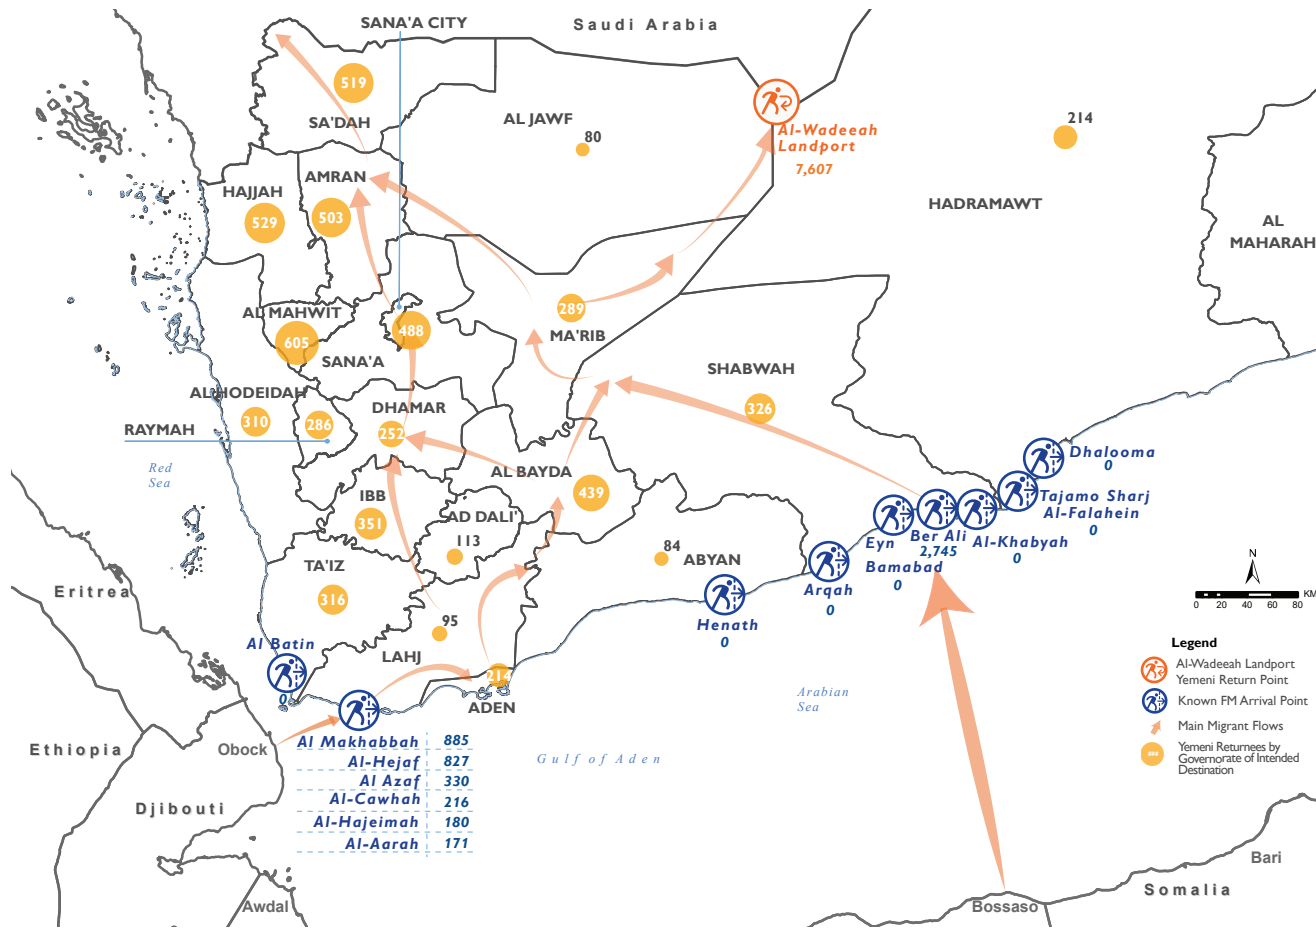

NON-YEMENI MIGRANT ARRIVALS AND YEMENI MIGRANT RETURNEES IN MARCH 2022

5,354 Migrants | 7,607 Yemeni Migrant Returnees

IOM Yemen DTM's Flow Monitoring Registry (FMR) monitors migrant arrivals on the southern coastal border and Yemeni return locations on Yemen's northern border with the Kingdom of Saudi Arabia (KSA). Enumerators placed at Flow Monitoring Points (FMPs) record migrant arrivals and returning Yemeni nationals in order to identify different patterns of migration, and to provide quantitative estimates to help define the population of irregular migrants entering the country. FMR is not representative of all flows in Yemen and should be understood as only indicative of migration trends of the unknown total number of migrants arriving in Yemen at FMPs during the time frame indicated. Access constraints limit the ability to collect data at some migrant arrival points.

The Eastern Route, one of the busiest maritime migration routes in the world, witnessed a decrease in migration flows due to COVID19-related movement restrictions. With the recent loosening of restrictions on international movements, there has been a steady increase in the number of migrant arrivals into Yemen.

Due to the deteriorating humanitarian crisis in Yemen and the challenges in moving onwards towards KSA, many migrants have opted to return to the Horn of Africa. DTM teams in Djibouti and Somalia recorded that during March 2022, a total of 789 migrants took the risky return by boat from Yemen to travel home. Moreover, DTM recorded 7,607 Yemeni returns from KSA during the month of March 2022, compared to 4,685 in February 2022. Between 1 January and 31 March 2022, an estimated 19,652 migrants and 18,052 Yemeni migrant returnees arrived in Yemen.