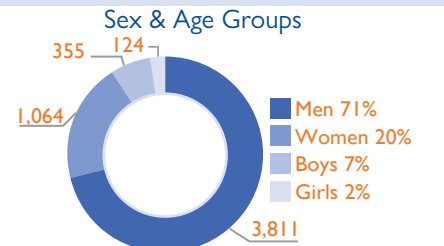

NON-YEMENI MIGRANT ARRIVALS