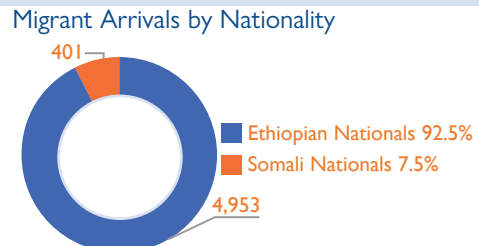

NON-YEMENI MIGRANT ARRIVALS