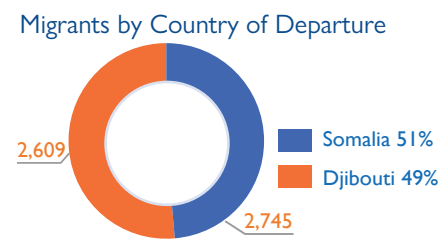

NON-YEMENI MIGRANT ARRIVALS