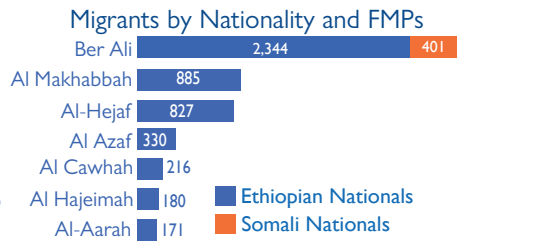

NON-YEMENI MIGRANT ARRIVALS