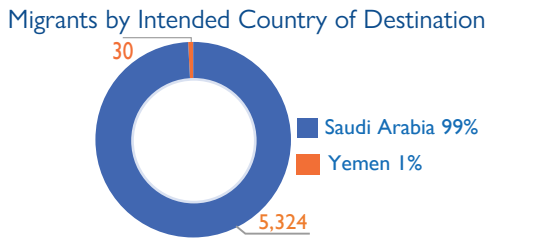

NON-YEMENI MIGRANT ARRIVALS