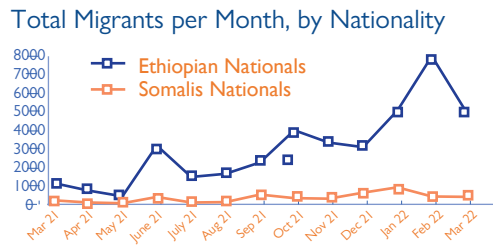

NON-YEMENI MIGRANT ARRIVALS