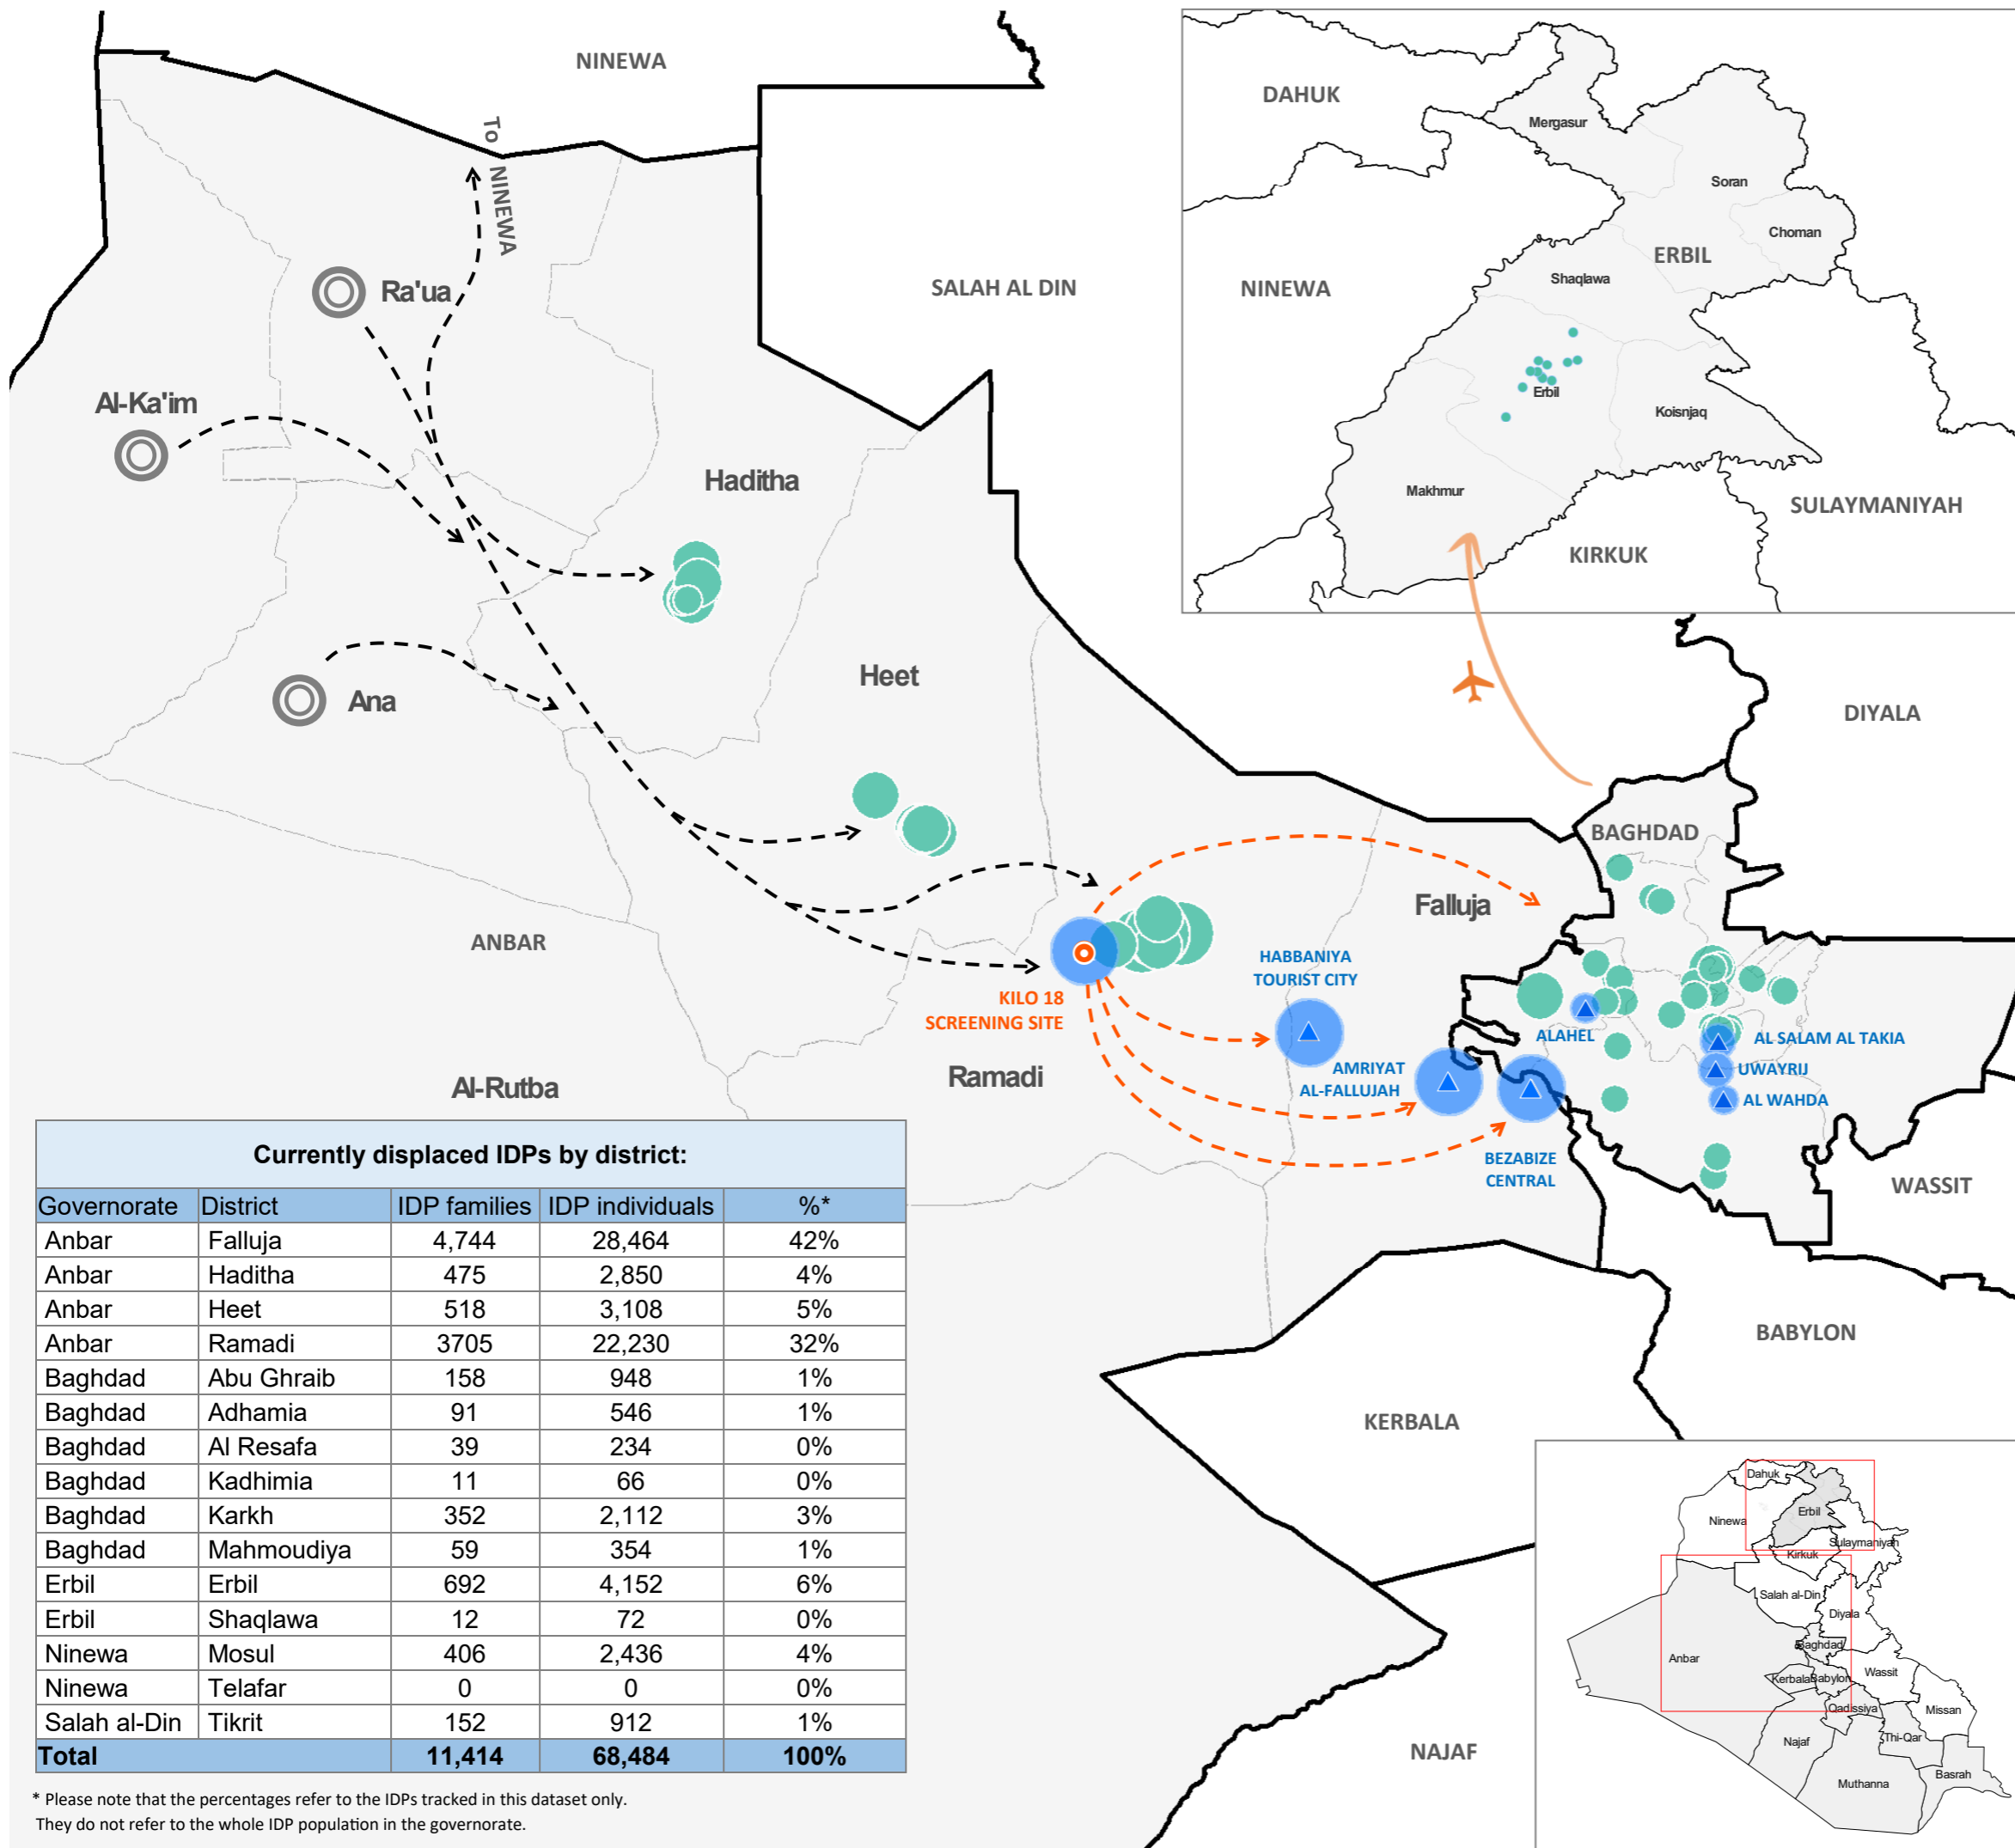

46,356 IDPs currently registered in camps

22,128 IDPs identified in out-of-camp locations:

21,366 IDPs in private settings

762 IDPs in critical shelter

The DTM has been monitoring displacement movements from west Anbar areas, particularly the districts of Ana, Al-Ka'im and Ru'ua, since January 2017.

Displacement has been taking place since then as a consequence of hostilities in the area, and mainly in anticipation of the larger military operations announced to be launched several times throughout 2017.

Reportedly, most IDPs transit through Kilo 18 screening site and then proceed towards camps and out-of-camp locations. However, not all IDPs transit through Kilo 18 screening site as many reach their location of displacement through other routes. The DTM has consequently set up an integrated system composed of a flow monitoring system at Kilo 18 screening site and the regular DTM Emergency Tracking, which tracks IDPs at their location of displacement. These two systems are to be used in an integrated manner as the flow monitoring system at Kilo 18 screening site does not fully capture the displacement.

Legend:

- Governorate boundaries
- District boundaries
- Main districts of origin

DISCLAIMER: The map is for illustration purposes only. Names and boundaries on this map do not imply official endorsement or acceptance by IOM. Source: OCHA CODs 2017

Currently displaced IDPs by district:

Governorate	District	IDP families	IDP individuals	%*
Anbar	Falluja	4,744	28,464	42%
Anbar	Haditha	475	2,850	4%
Anbar	Heet	518	3,108	5%
Anbar	Ramadi	3705	22,230	32%
Baghdad	Abu Ghraib	158	948	1%
Baghdad	Adhamia	91	546	1%
Baghdad	Al Resafa	39	234	0%
Baghdad	Kadhimia	11	66	0%
Baghdad	Karkh	352	2,112	3%
Baghdad	Mahmoudiya	59	354	1%
Erbil	Erbil	692	4,152	6%
Erbil	Shaqlaw	12	72	0%
Ninewa	Mosul	406	2,436	4%
Ninewa	Telafar	0	0	0%
Salah al-Din	Tikrit	152	912	1%
Total		11,414	68,484	100%

* Please note that the percentages refer to the IDPs tracked in this dataset only. They do not refer to the whole IDP population in the governorate.