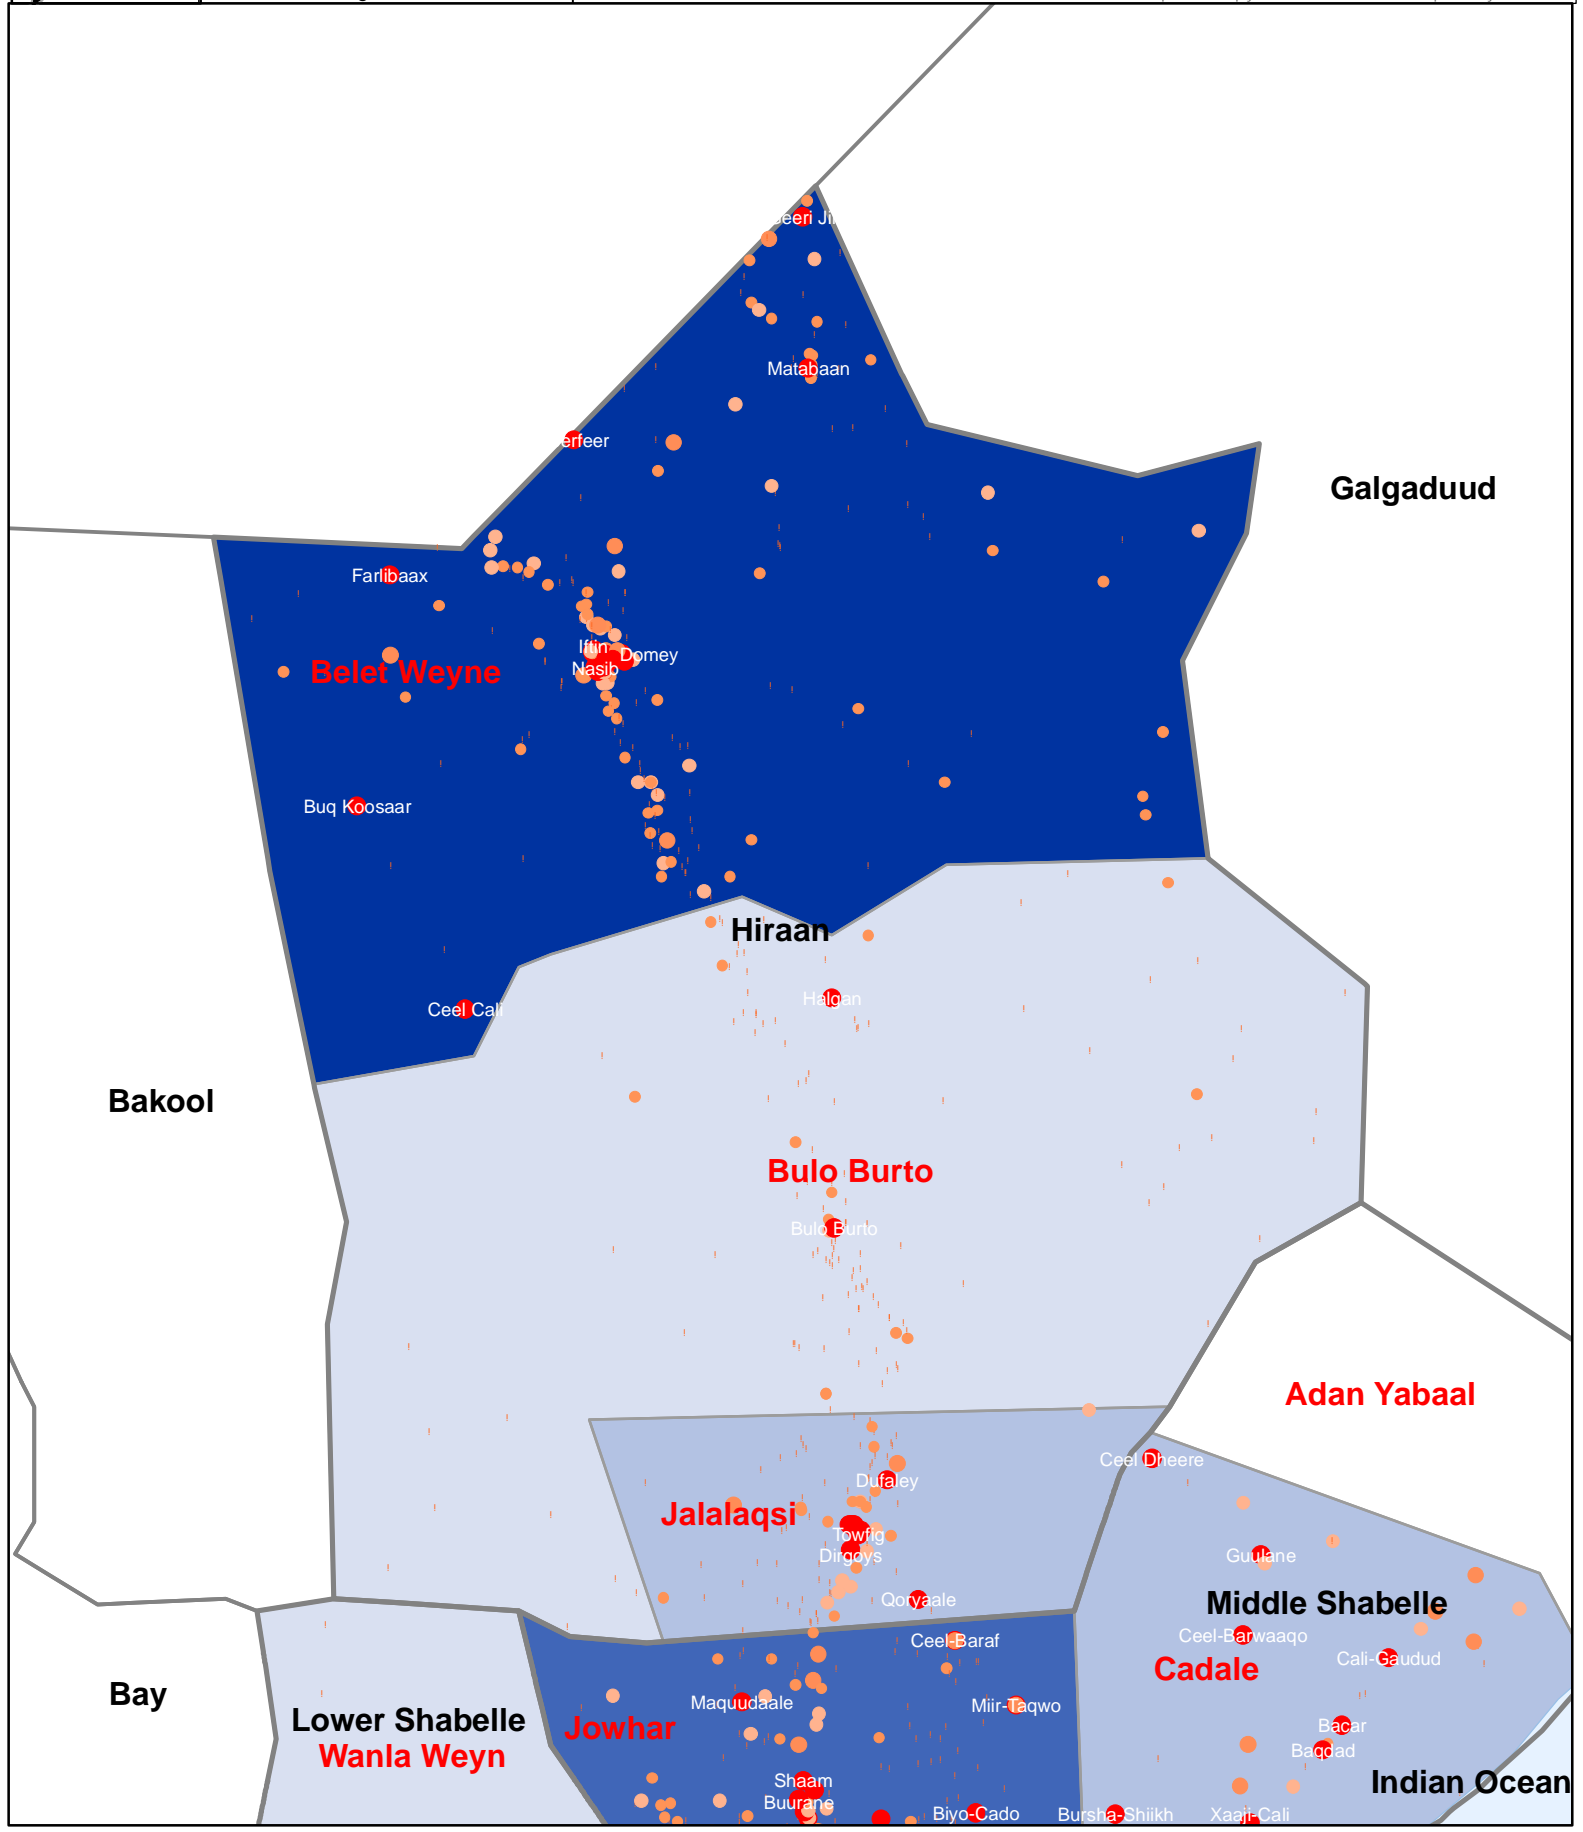

SOMALIA DTM: Baseline Mobility Assessment Round 1

Map Production Date : 1st June 2020
 displacement@iom.int | dtmsupport@iom.int

Region: Hiraan

Source Data : ESRI, IOM, OCHA, OSM, UNHCR

Disclaimer : This map is for illustration purposes only. Names and boundaries on this map do not imply official endorsement or acceptance by IOM.

Legend

- District
- Region
- Ocean
- Neighbouring Districts

SOMALIA DTM: Baseline Mobility Assessment Round 1

Region: Middle Shabelle

Map Production Date : 1st June 2020
 displacement@iom.int | dtmsupport@iom.int

Source Data : ESRI, IOM, OCHA, OSM, UNHCR

Disclaimer : This map is for illustration purposes only. Names and boundaries on this map do not imply official endorsement or acceptance by IOM.

Legend

- District
- Region
- Ocean
- Neighbouring Districts

SOMALIA DTM: Baseline Mobility Assessment Round 1

Region: Lower Shabelle

Map Production Date : 1st June 2020
 displacement@iom.int | dtmsupport@iom.int

Source Data : ESRI, IOM, OCHA, OSM, UNHCR

Disclaimer : This map is for illustration purposes only. Names and boundaries on this map do not imply official endorsement or acceptance by IOM.