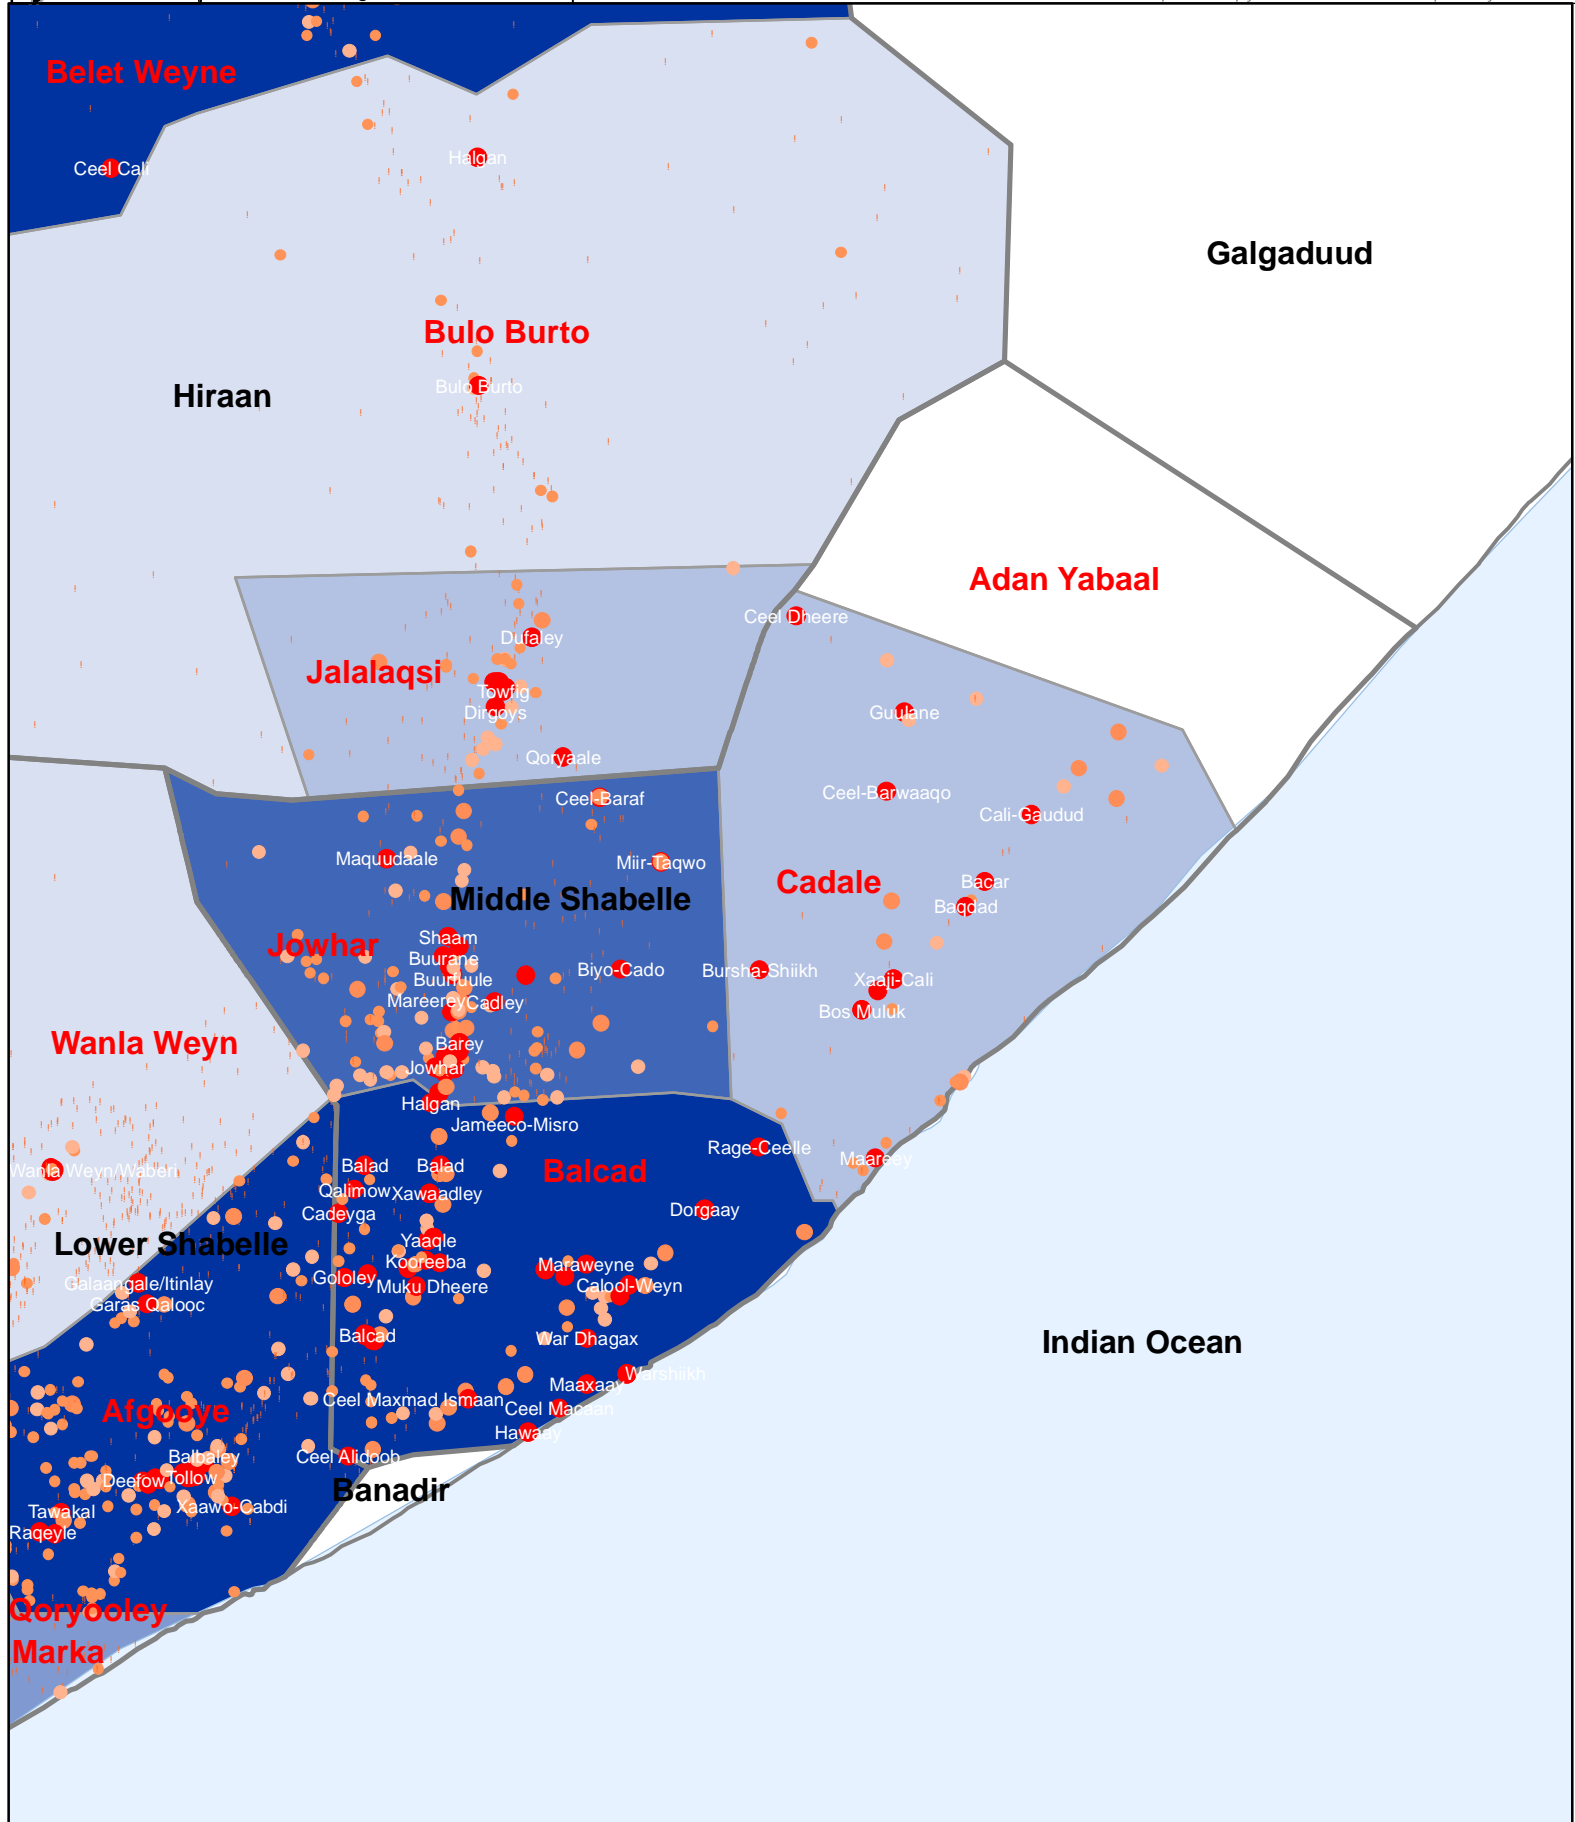

SOMALIA DTM: Baseline Mobility Assessment Round 1

Region: Middle Shabelle

Map Production Date : 1st June 2020
displacement@iom.int | dtmsupport@iom.int

Source Data : ESRI, IOM, OCHA, OSM, UNHCR

Disclaimer : This map is for illustration purposes only. Names and boundaries on this map do not imply official endorsement or acceptance by IOM.