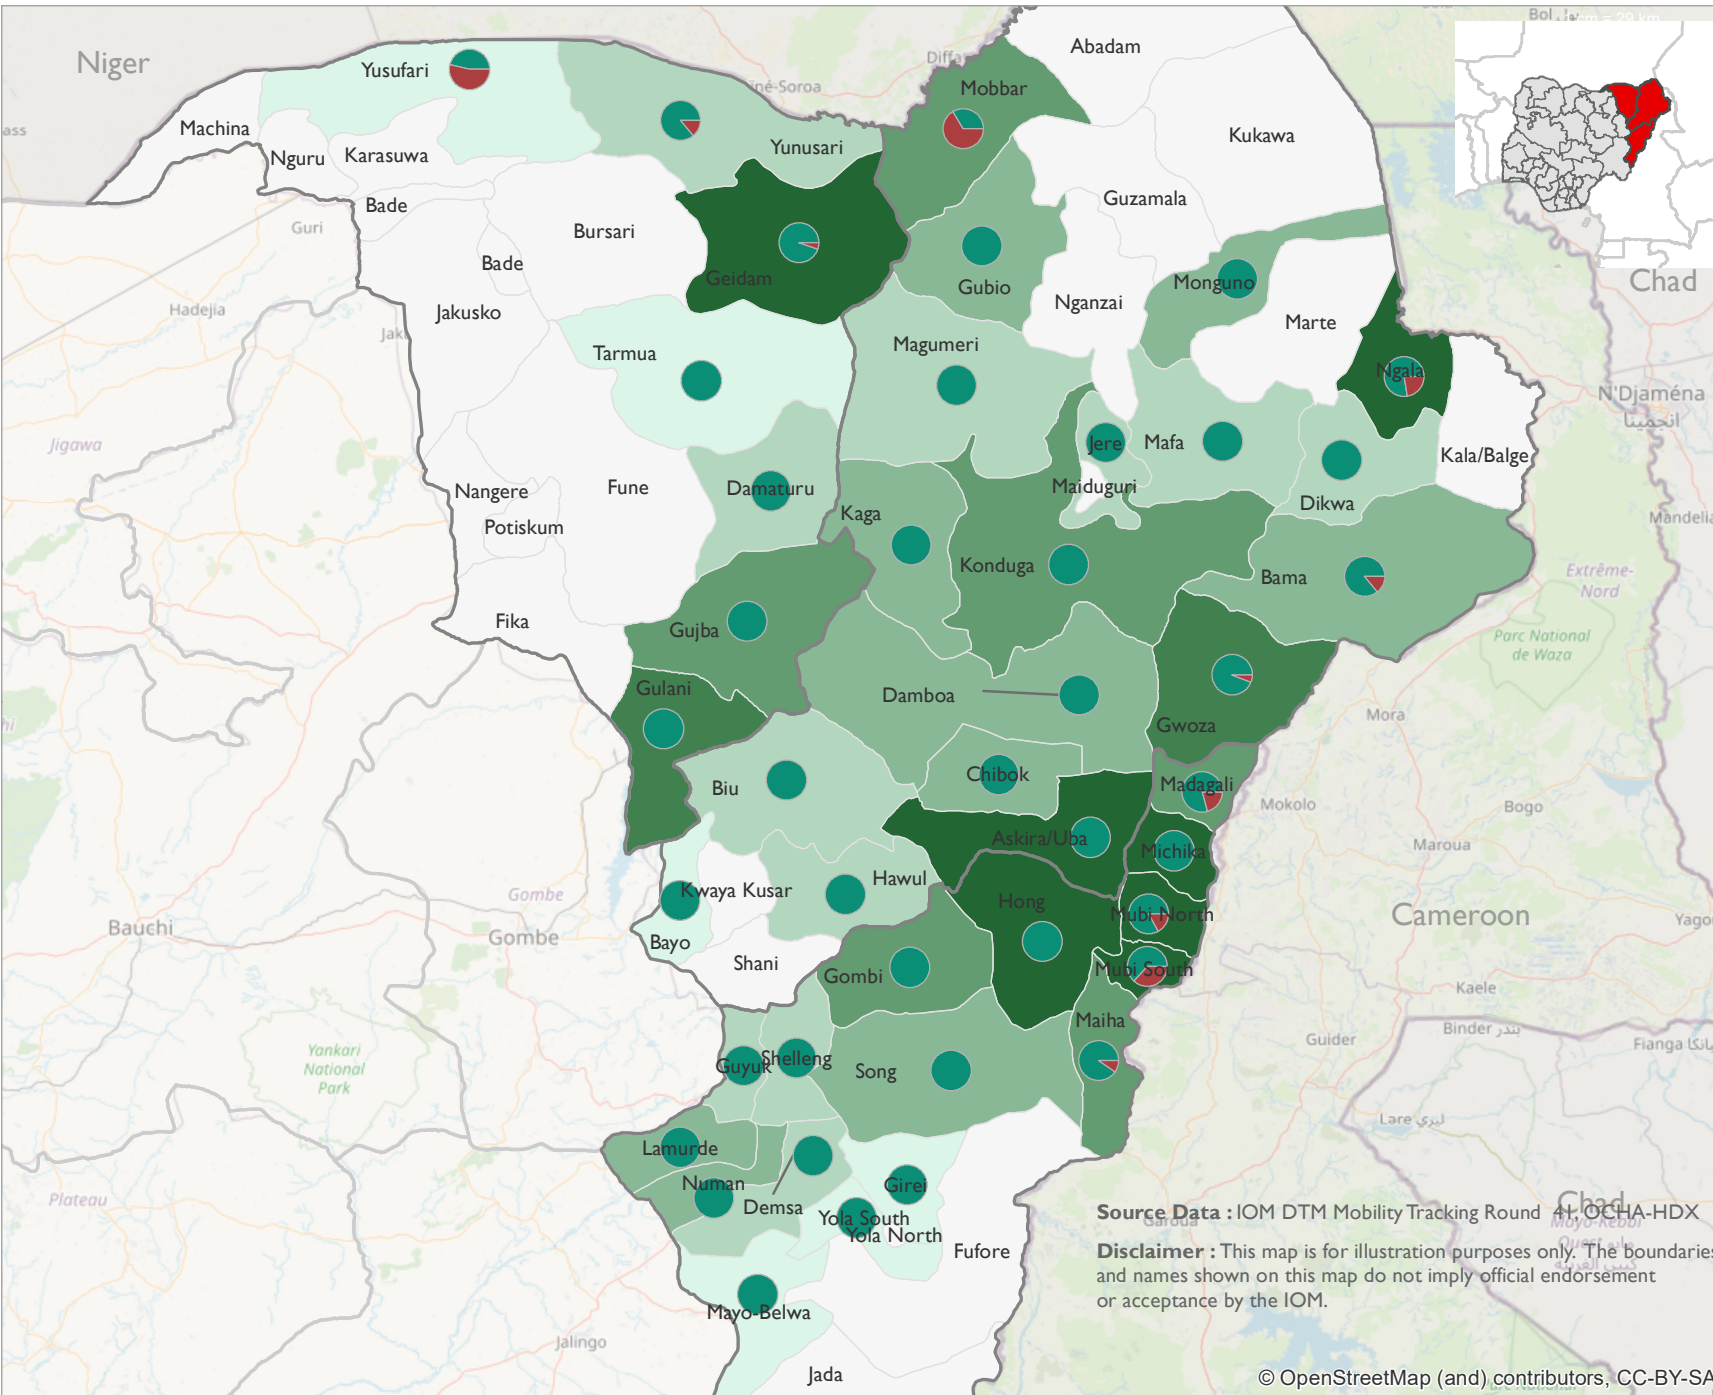

## Returnees by LGA as of March 2022

Map Production Date : July 2022

1 cm = 29 km

### Nigeria-North East

Mobility Tracking - IDPs and Returnees Atlas

-  STATE
-  LGA
-  Bordering Country
-  Return location

#### Returnee individuals

-  500 - 5,000
-  5,001 - 25,000
-  25,001 - 50,000
-  50,001 - 75,000
-  75,001 - 100,000
-  100,001 - 200,000
-  No returnees

-  Subset of IDP returnees
-  Subset of returnee from abroad

1:2,900,000

1 cm = 29 km

Source Data : IOM DTM Mobility Tracking Round 41, OCHA-HDX

Disclaimer : This map is for illustration purposes only. The boundaries and names shown on this map do not imply official endorsement or acceptance by the IOM.