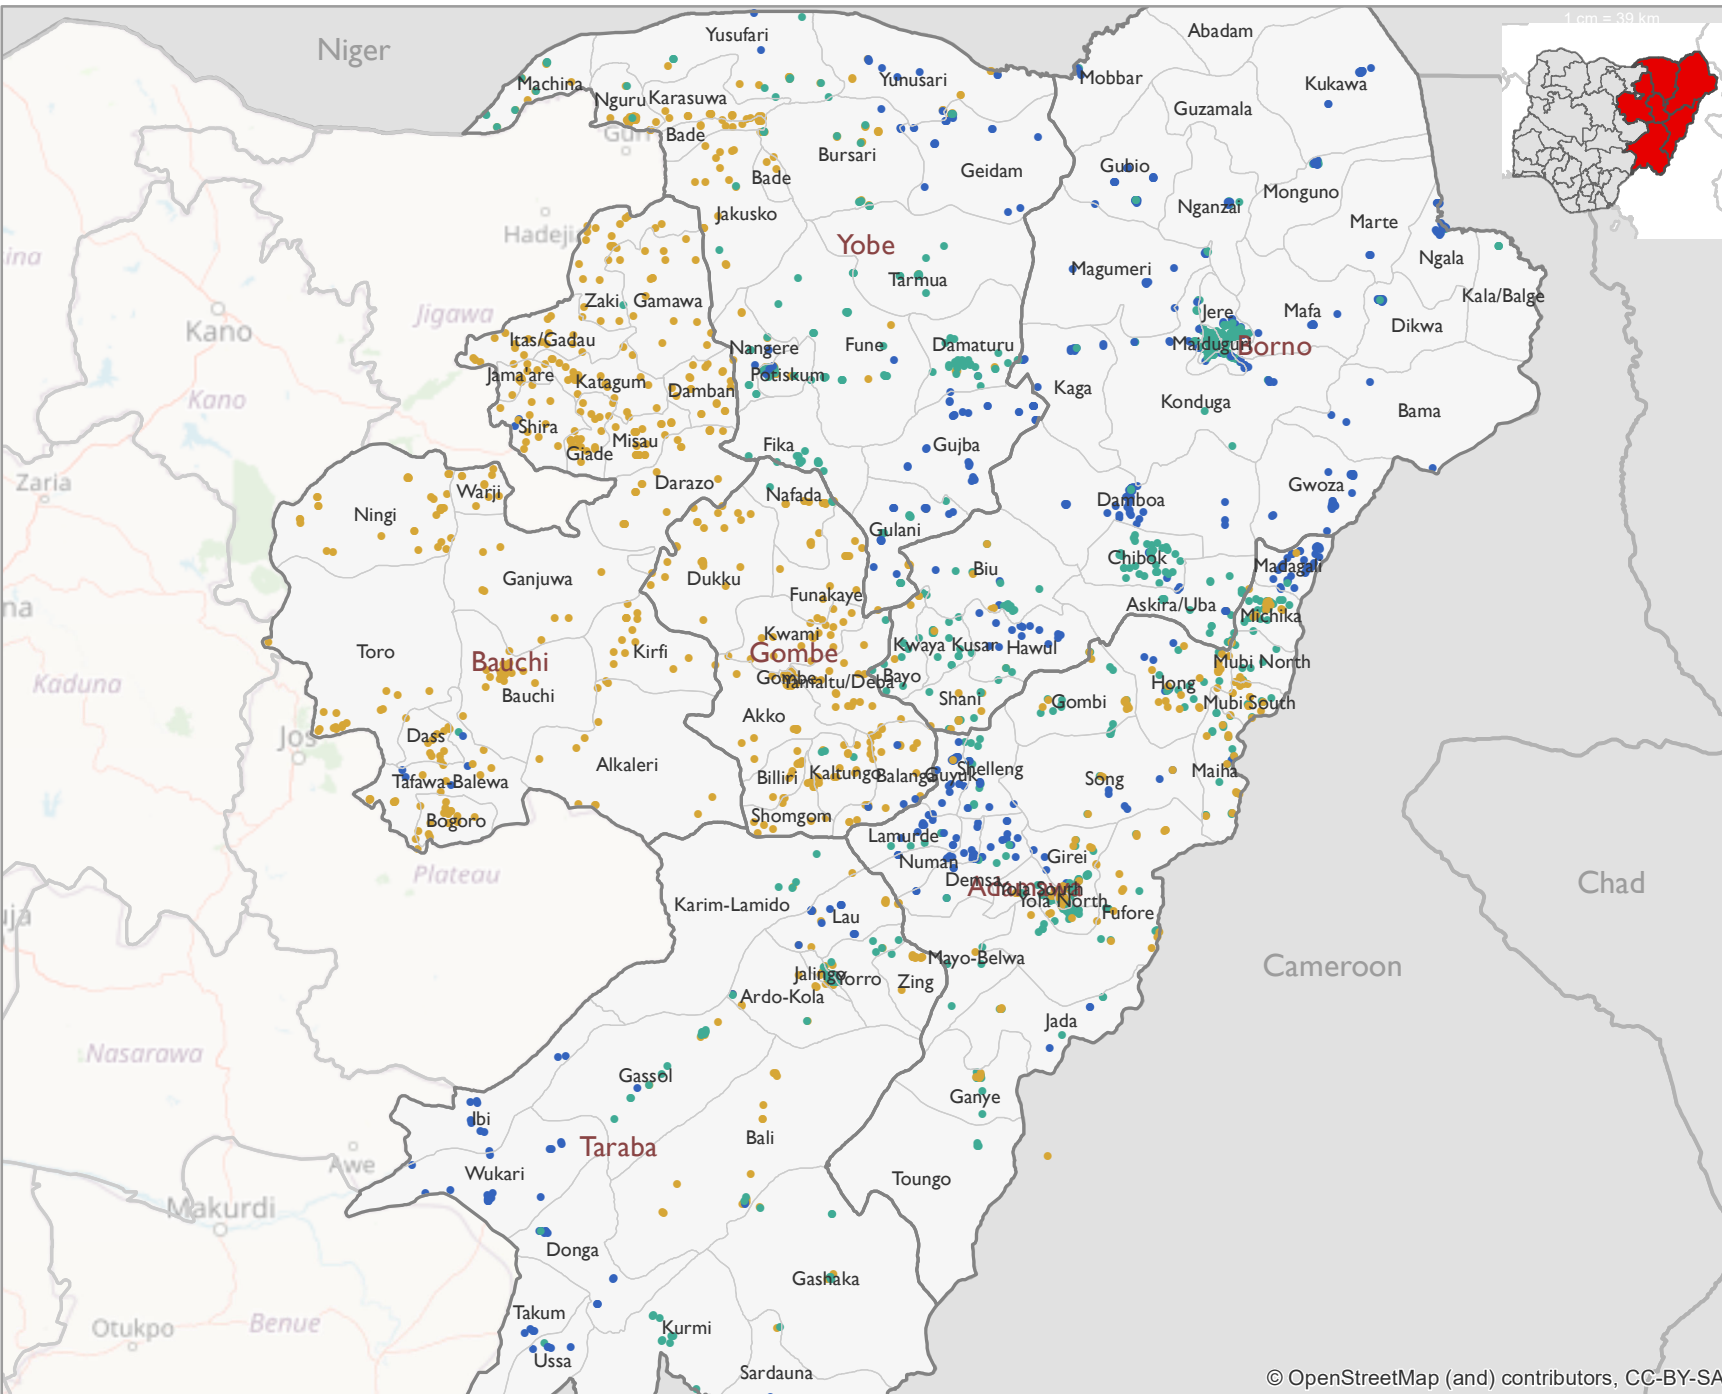

IDPs by current location and by location of origin

Nigeria-North East

Mobility Tracking - IDPs and Returnees Atlas

- STATE
- LGA
- Bordering Country

Location of origin of majority of IDPs in the IDP locations

- Other State
- Same State Other LGA
- Same State Same LGA

Source Data : IOM DTM Mobility Tracking Round 42, OCHA-HDX

Disclaimer : This map is for illustration purposes only. The boundaries and names shown on this map do not imply official endorsement or acceptance by the IOM.