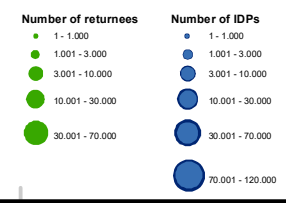

IDPs and Returnees by Payam (sub-area) in Eastern Equatoria state as of June 2019

Displacement Tracking Matrix Mobility Tracking Round 6

Disclaimer: This map is for illustration purposes only. Names and boundaries on this map do not imply official endorsement or acceptance by IOM.