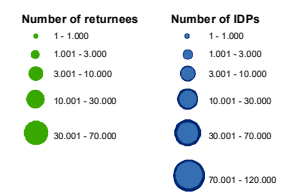

IDPs and Returnees by Payam (sub-area) in Central Equatoria state as of June 2019

Displacement Tracking Matrix Mobility Tracking Round 6

Disclaimer: This map is for illustration purposes only. Names and boundaries on this map do not imply official endorsement or acceptance by IOM.