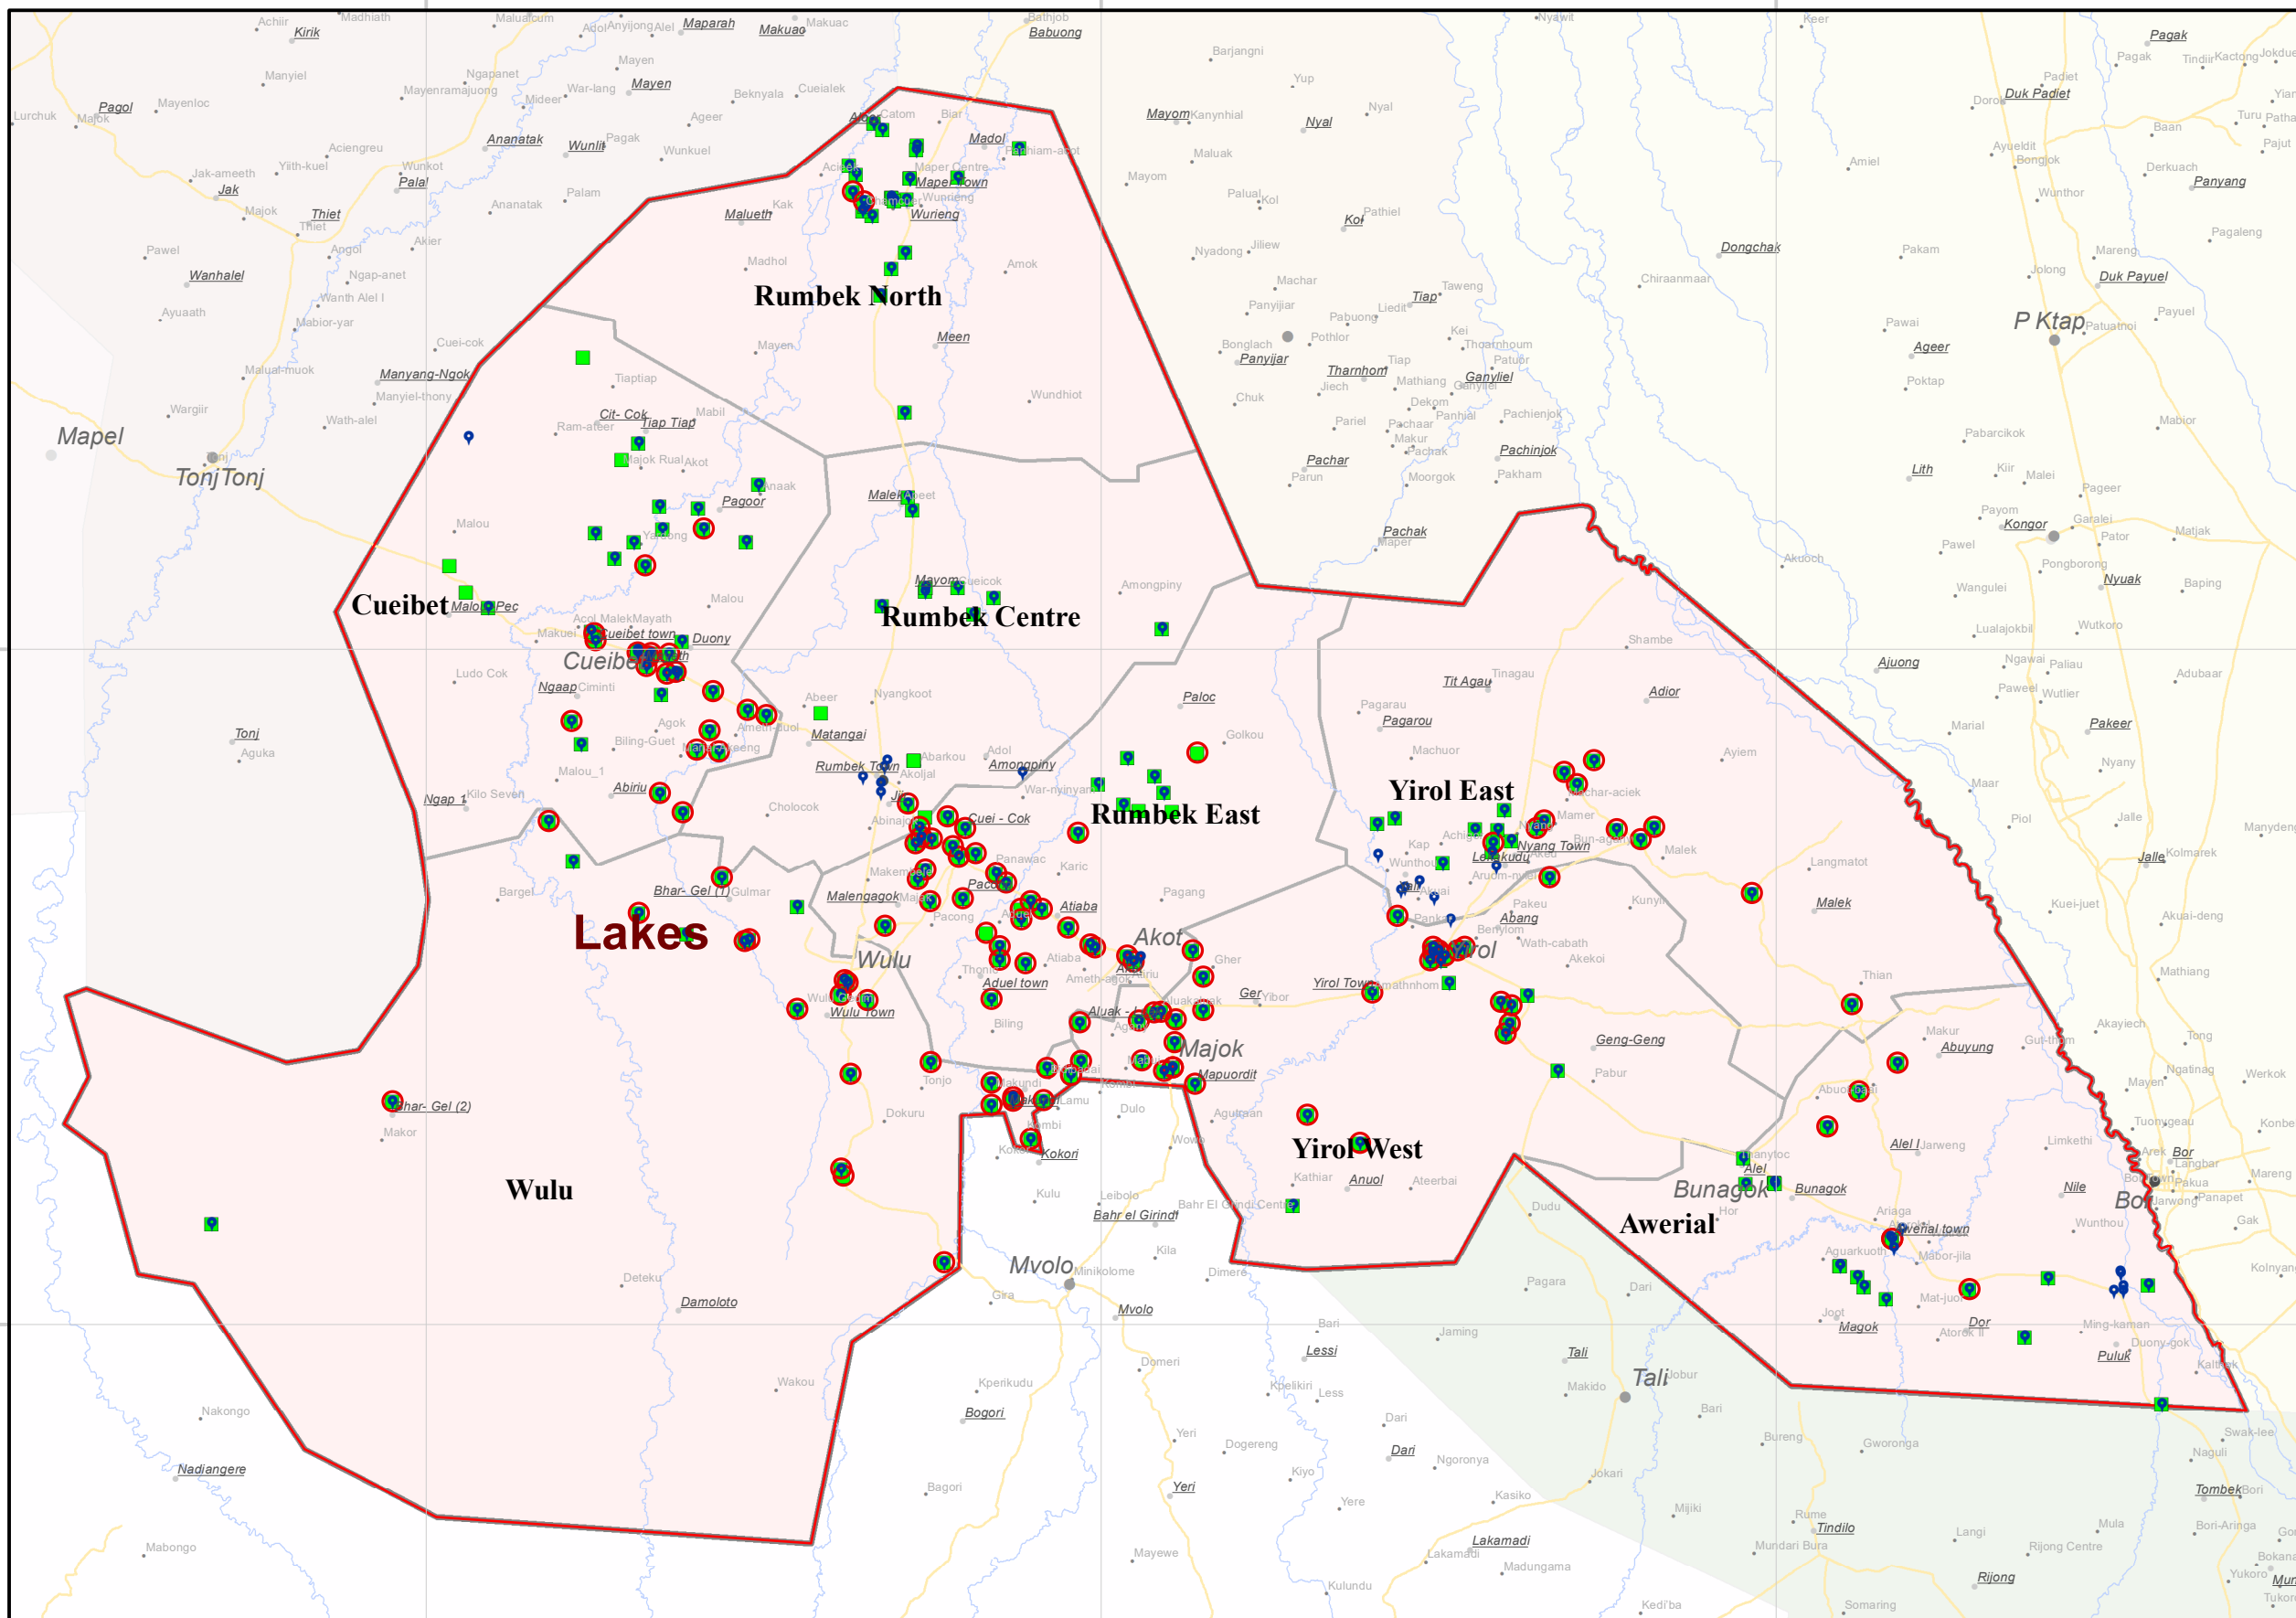

# IDPs and Returnees locations in Lakes as of August 2022

Displacement Tracking Matrix Mobility Tracking Round 13

## South Sudan Mobility Tracking Round 13, August 2022

- State
- County

### Payam - Sub Area name

Village - Location name

- Locations of returnee individuals (previously displaced abroad) present at time of assessment
- Locations of returnee individuals (previously displaced only in South Sudan) present at time of assessment
- Locations of IDP individuals present at time of assessment
- Payam - Sub\_area name
- National Capital
- Admin1 Capital
- Admin2 Capital
- Primary Town / Large Town
- Roads
- Rivers
- State
- Bordering Country

Total number of IDPs individuals present at the time of assessment **168,818**

Subset of IDPs individuals present at the time of assessment who were previously displaced abroad **6,404**

Total number of Returnees individuals present at the time of assessment **81,768**