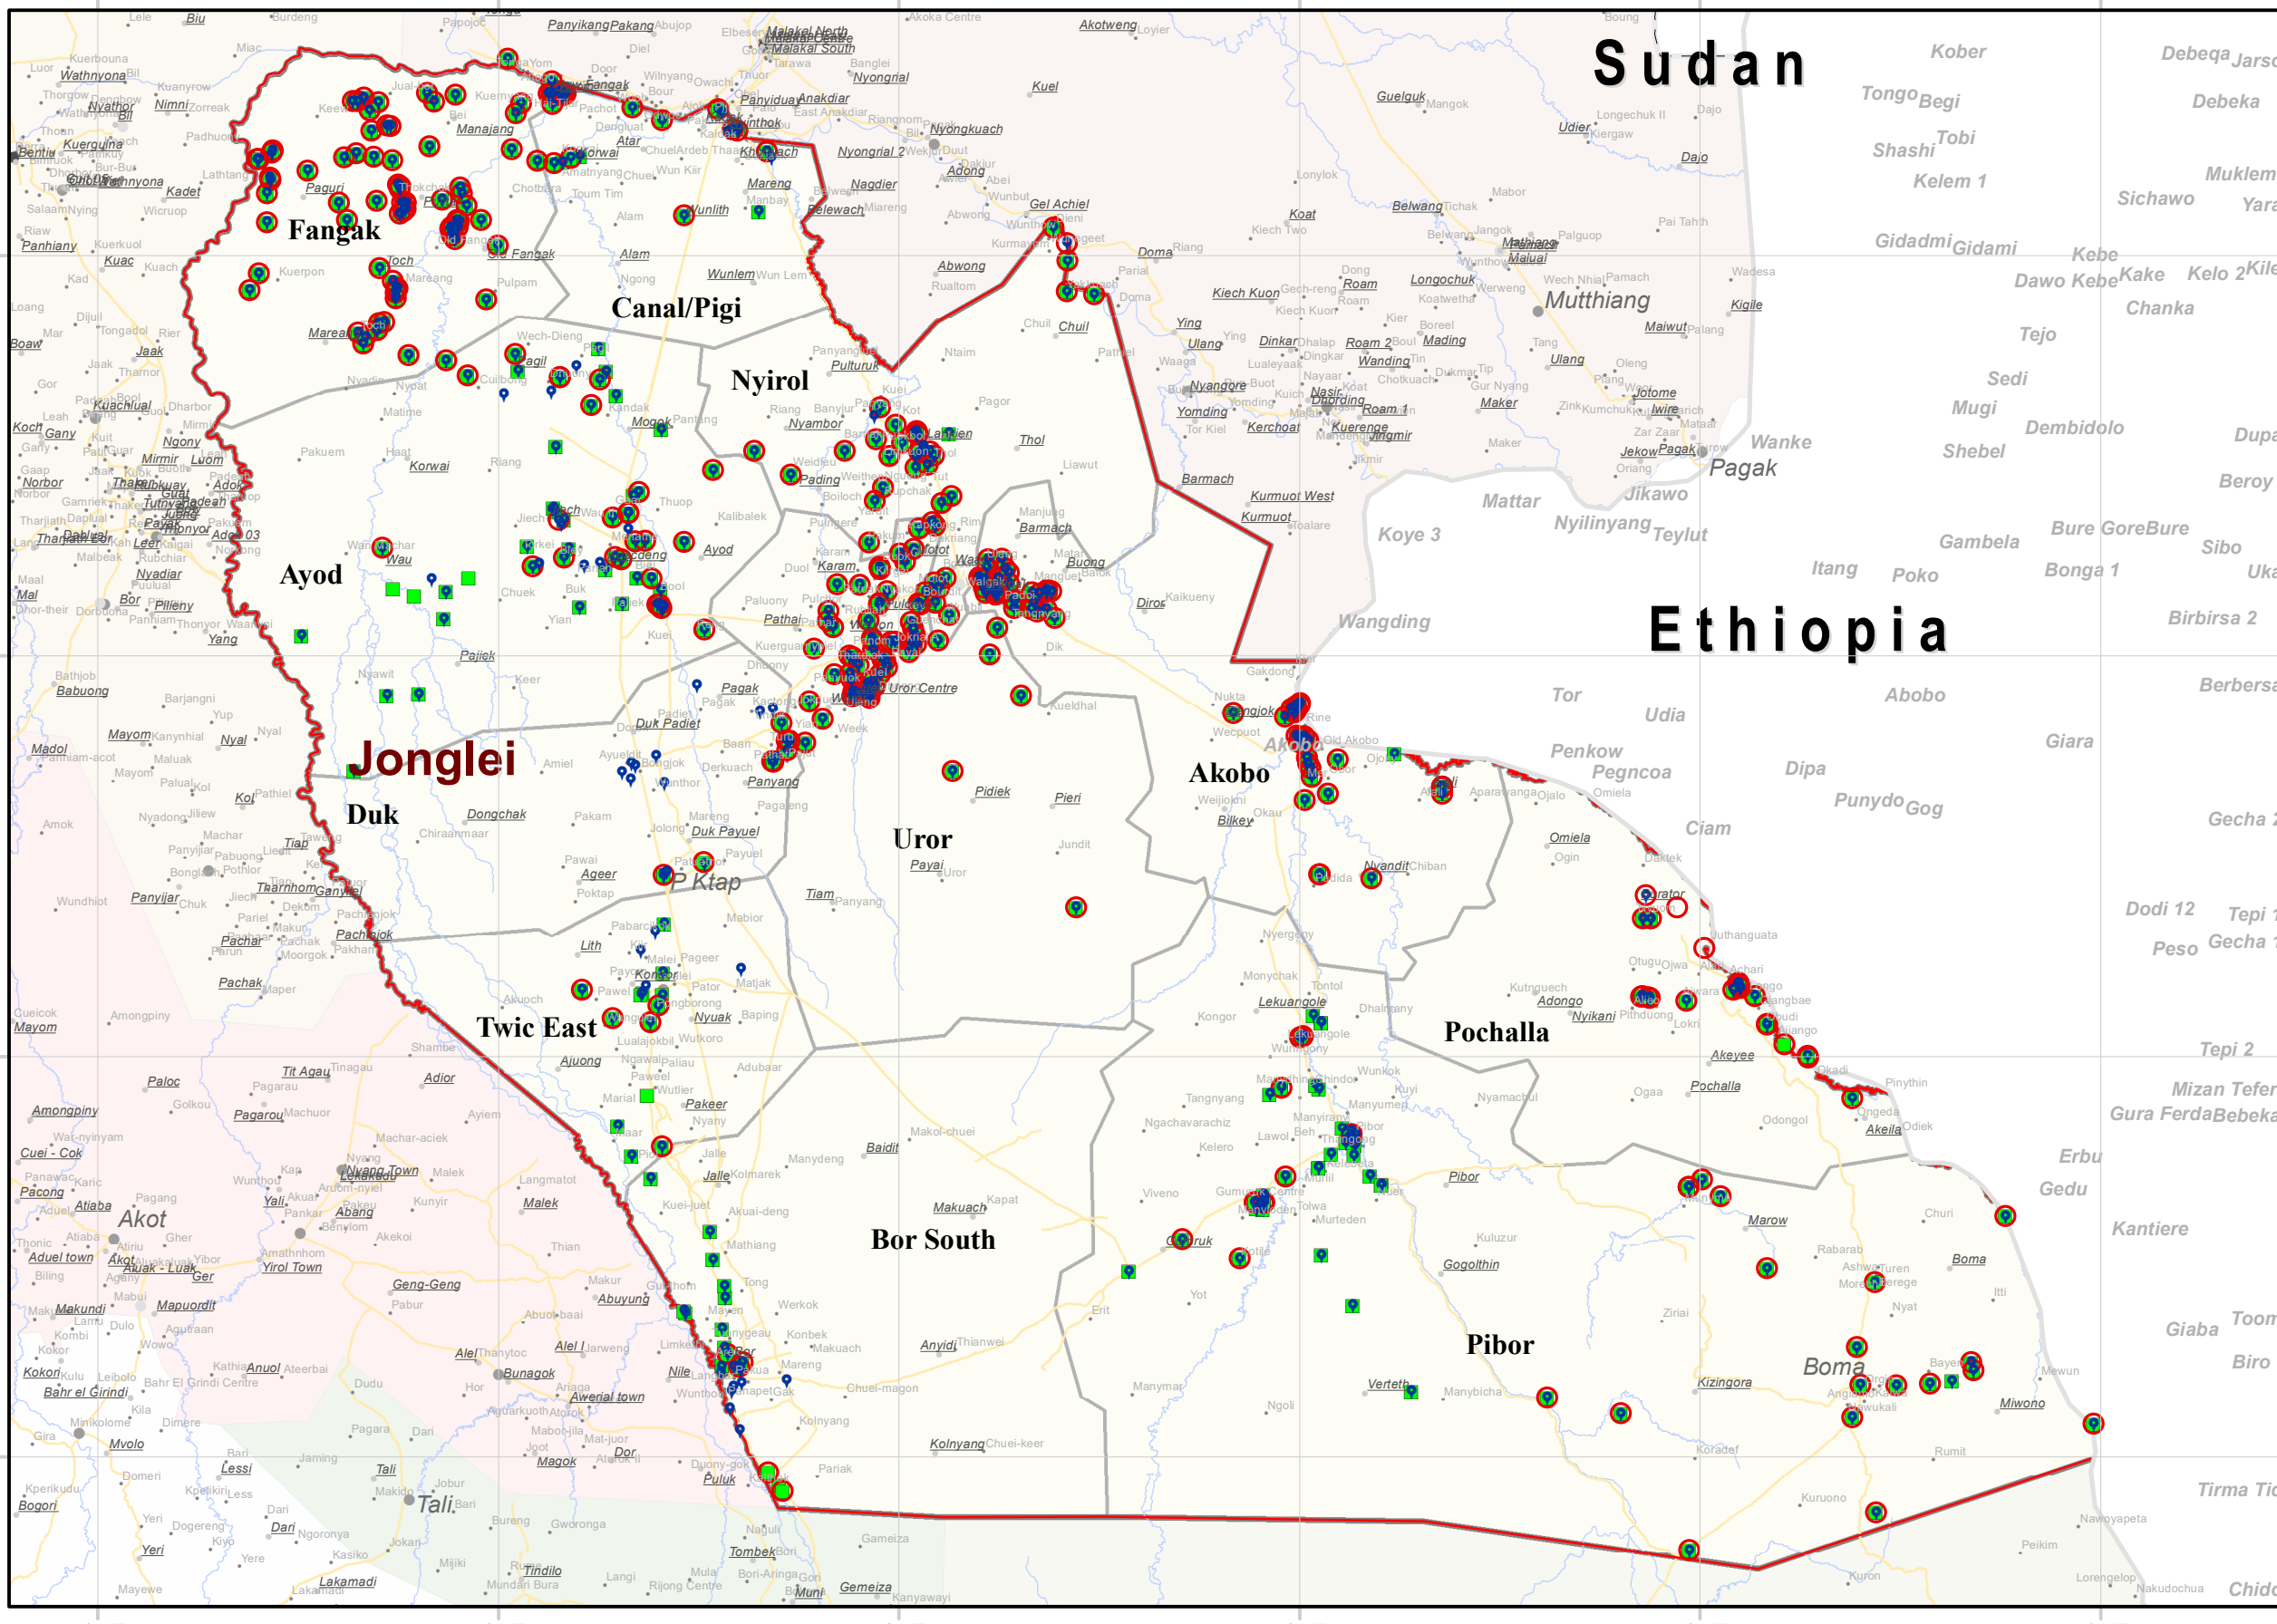

DTM
IOM DISPLACEMENT
TRACKING MATRIX
SOUTH SUDAN

IDPs and Returnees locations in Jonglei as of August 2022

Displacement Tracking Matrix Mobility Tracking Round 13

South Sudan Mobility Tracking Round 13, August 2022

- State
- County

Payam - Sub Area name

Village - Location name

- Locations of returnee individuals (previously displaced abroad) present at time of assessment
- Locations of returnee individuals (previously displaced only in South Sudan) present at time of assessment
- Locations of IDP individuals present at time of assessment
- Payam - Sub_area name
- National Capital
- Admin1 Capital
- Admin2 Capital
- Primary Town / Large Town
- Roads
- Rivers
- State
- Bordering Country

Total number of IDPs individuals present at the time of assessment **341,615**

Subset of IDPs individuals present at the time of assessment who were previously displaced abroad **48,618**

Total number of Returnees individuals present at the time of assessment **183,944**

Subset of Returnees individuals present at the time of assessment who were previously displaced abroad **65,828**

Disclaimer: This map is for illustration purposes only. Names and boundaries on this map do not imply official endorsement or acceptance by IOM.