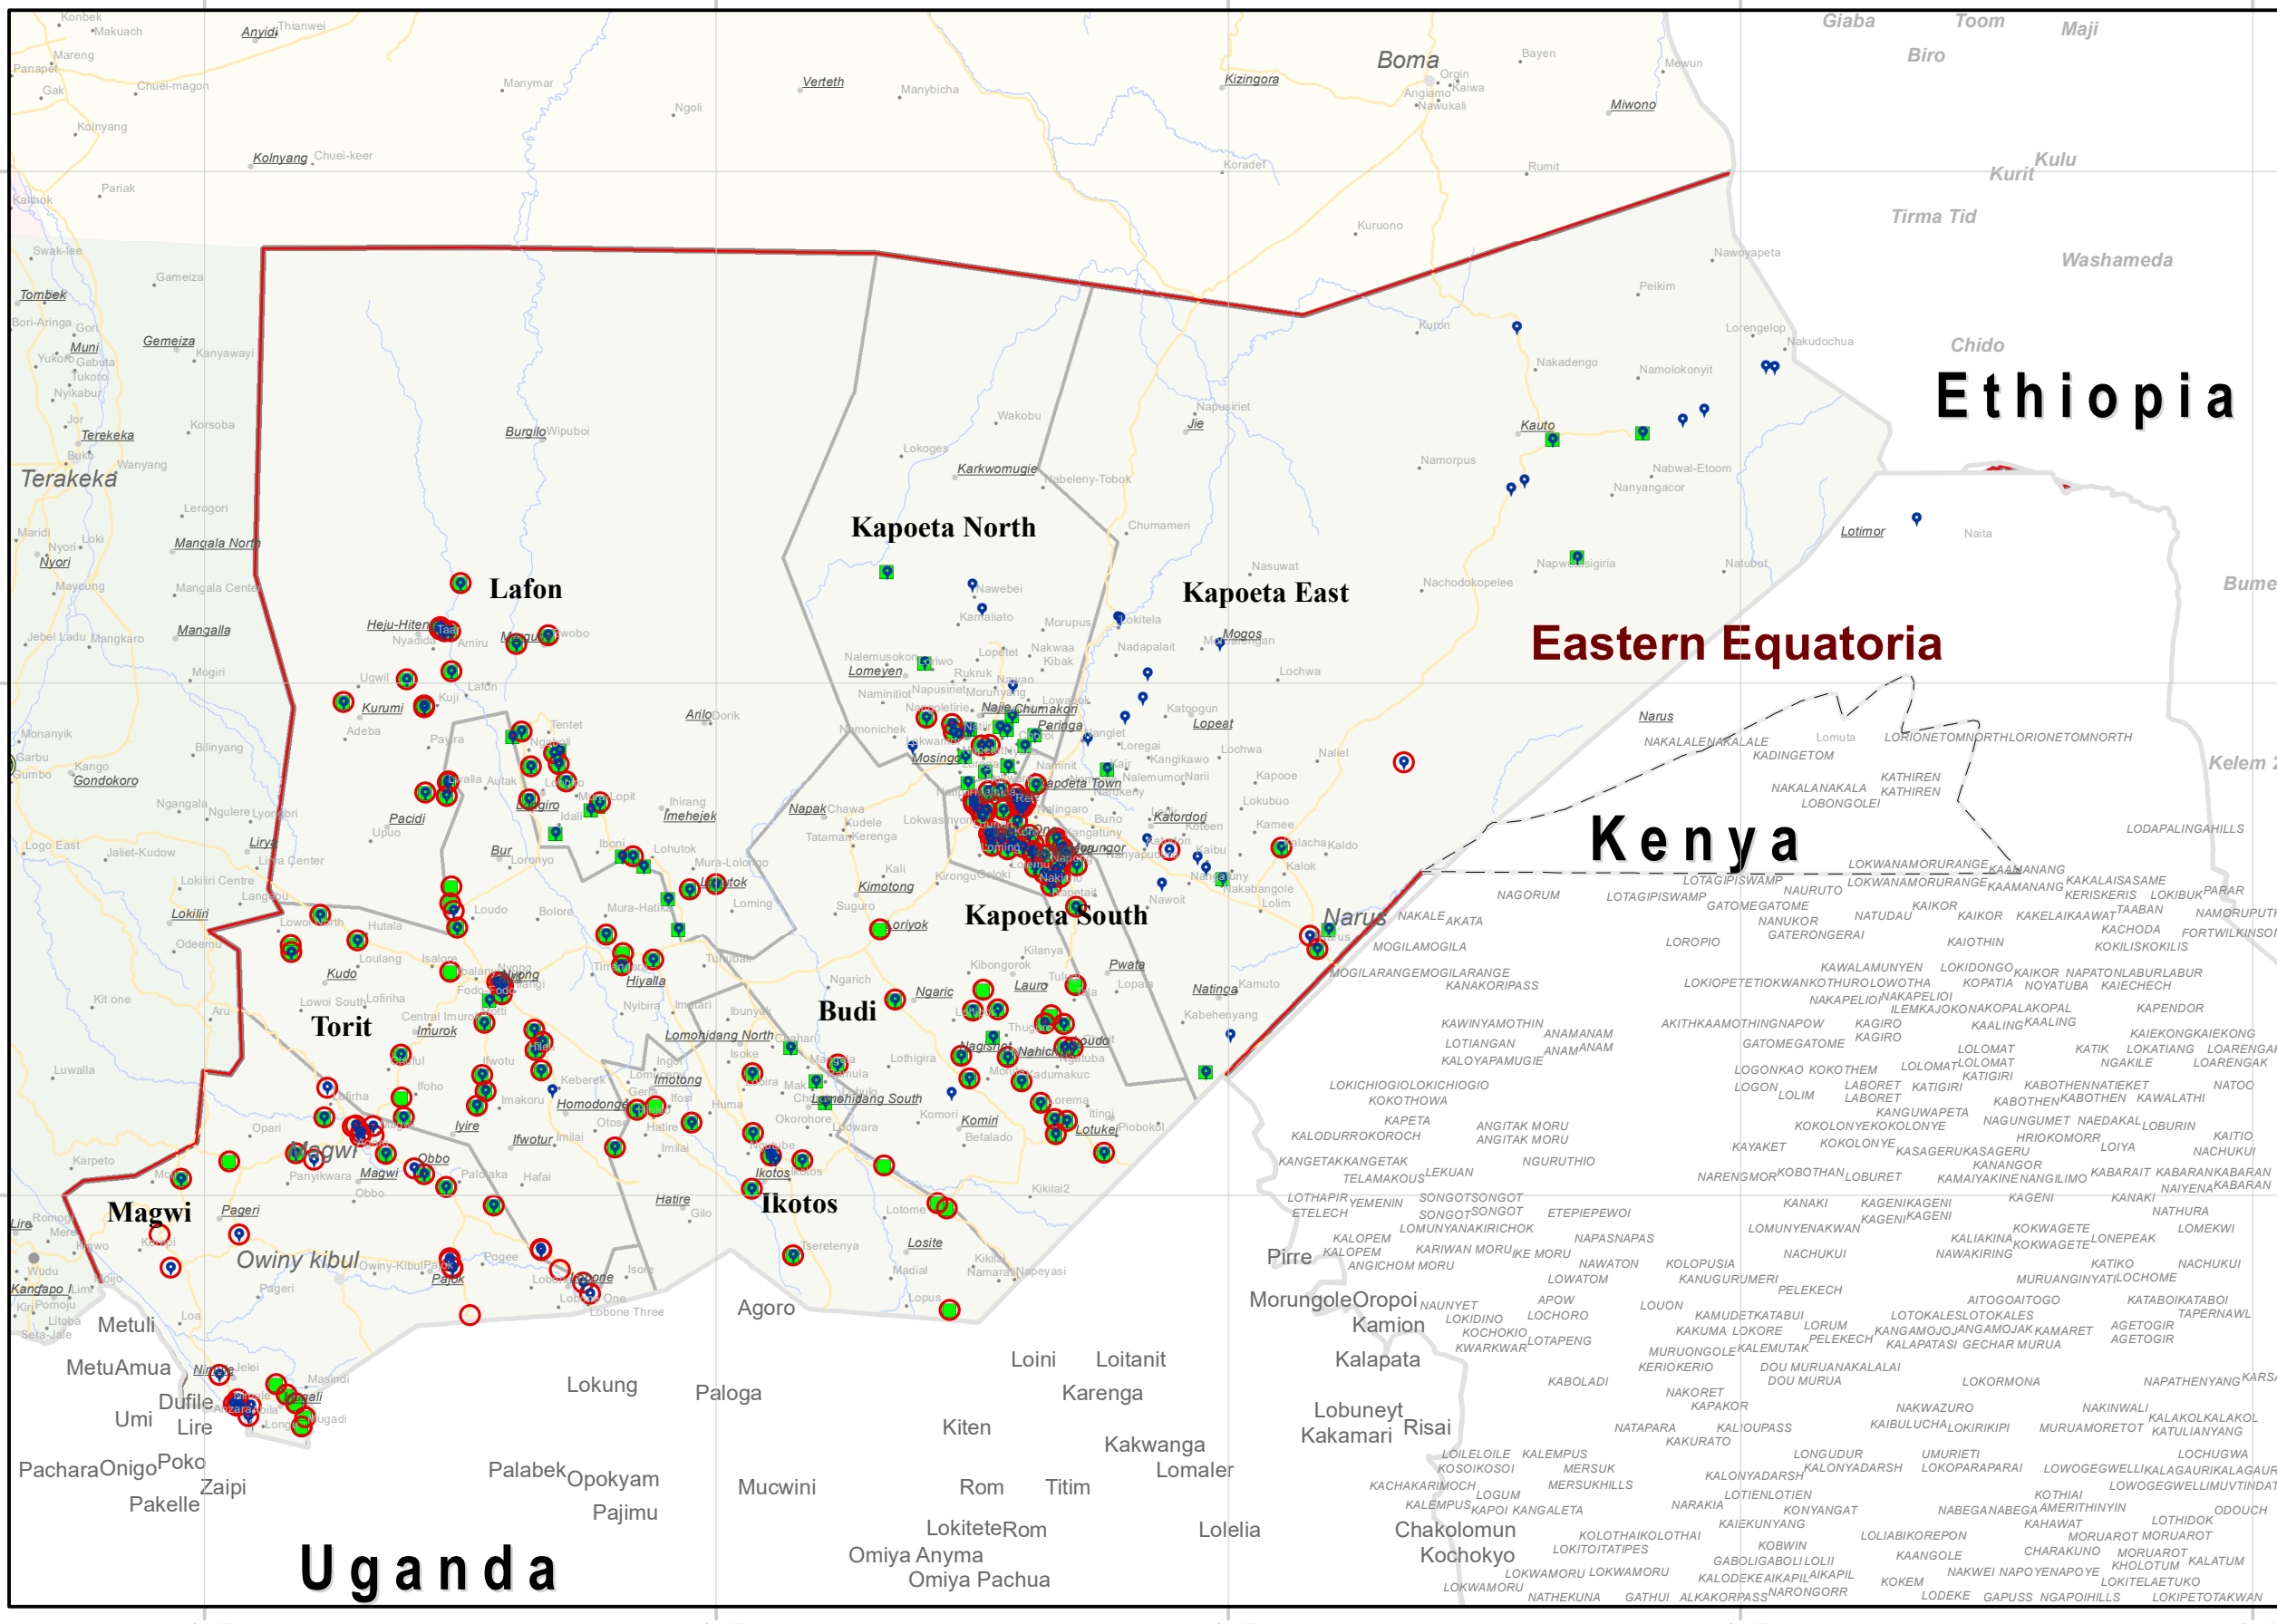

**DTM**  
IOM DISPLACEMENT  
TRACKING MATRIX  
SOUTH SUDAN

# IDPs and Returnees locations in Eastern Equatoria as of August 2022

Displacement Tracking Matrix Mobility Tracking Round 13

## South Sudan Mobility Tracking Round 13, August 2022

- State
- County

*Payam - Sub Area name*

Village - Location name

- Locations of returnee individuals (previously displaced abroad) present at time of assessment
- Locations of returnee individuals (previously displaced only in South Sudan) present at time of assessment
- Locations of IDP individuals present at time of assessment
- Payam - Sub\_area name
- National Capital
- Admin1 Capital
- Admin2 Capital
- Primary Town / Large Town
- Roads
- Rivers
- State
- Bordering Country

Total number of IDPs individuals present at the time of assessment **116,958**

Subset of IDPs individuals present at the time of assessment who were previously displaced abroad **13,856**

Total number of Returnees individuals present at the time of assessment **47,184**