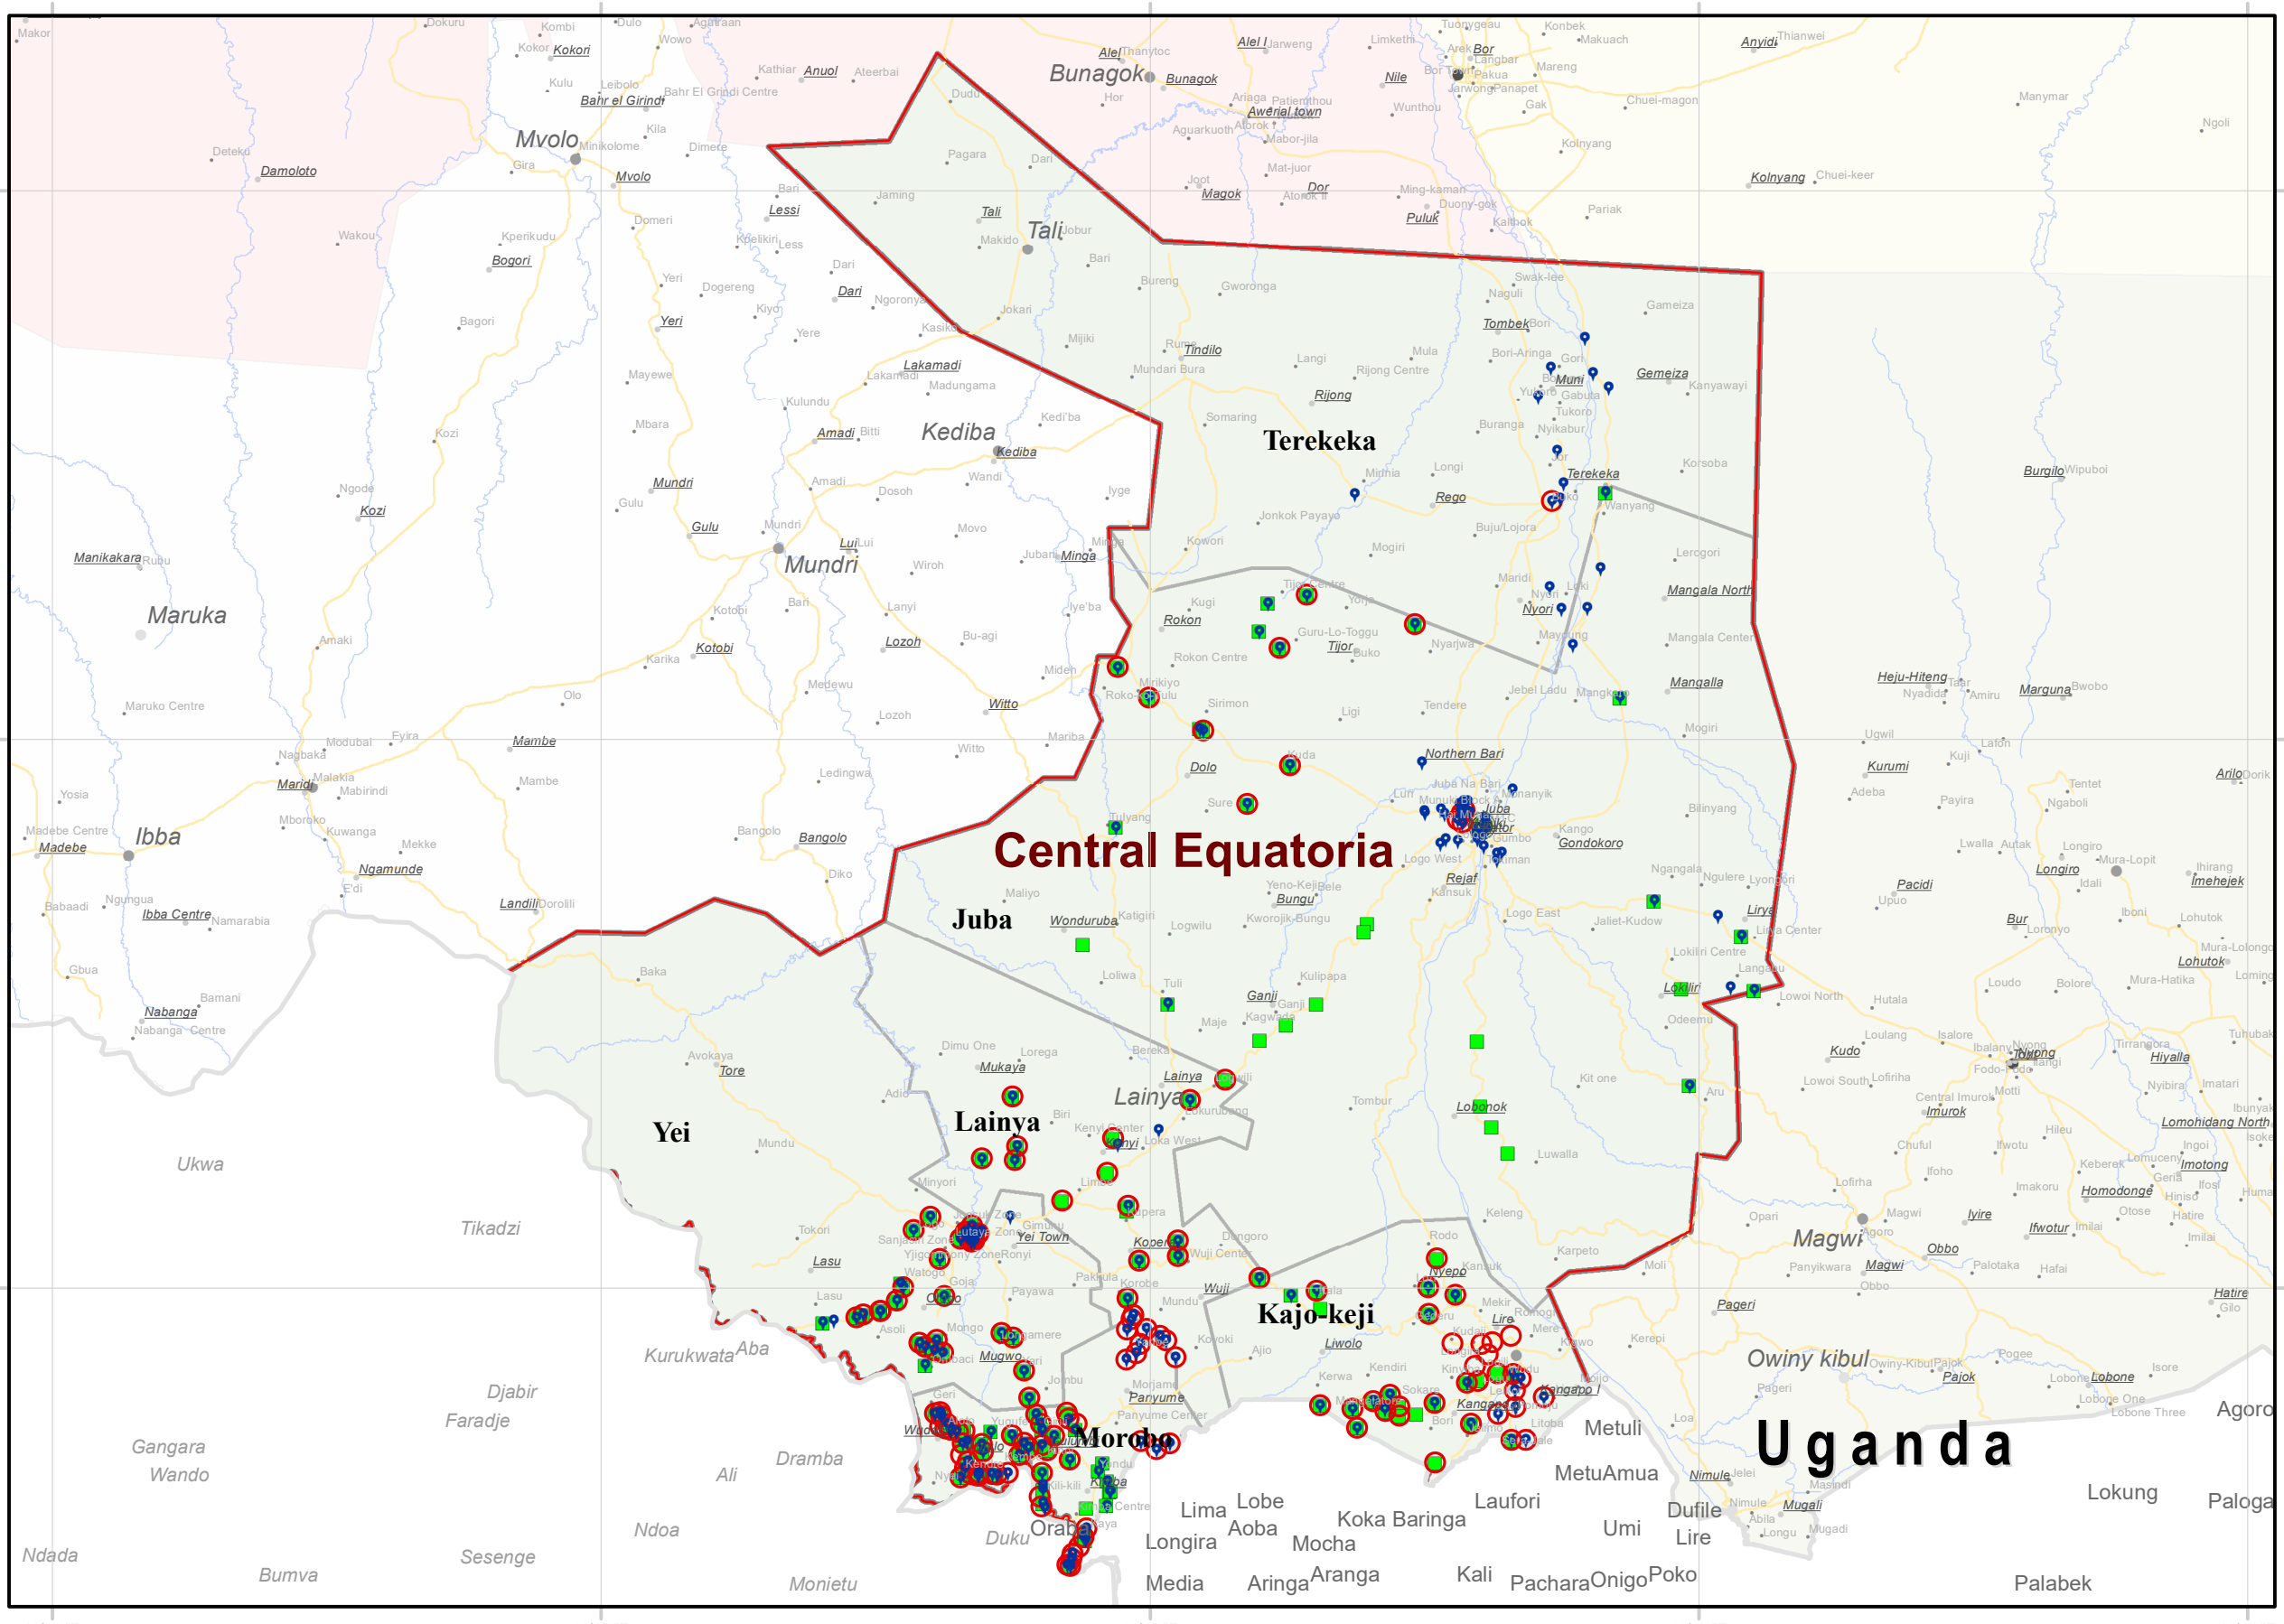

DTM
IOM DISPLACEMENT
TRACKING MATRIX
SOUTH SUDAN

IDPs and Returnees locations in Central Equatoria as of August 2022

Displacement Tracking Matrix Mobility Tracking Round 13

South Sudan Mobility Tracking Round 13, August 2022

- State
- County

Payam - Sub Area name

Village - Location name

- Locations of returnee individuals (previously displaced abroad) present at time of assessment
- Locations of returnee individuals (previously displaced only in South Sudan) present at time of assessment
- Locations of IDP individuals present at time of assessment
- Payam - Sub_area name
- National Capital
- Admin1 Capital
- Admin2 Capital
- Primary Town / Large Town
- Roads
- Rivers
- State
- Bordering Country

Total number of IDPs individuals present at the time of assessment **279,426**

Subset of IDPs individuals present at the time of assessment who were previously displaced abroad **29,021**

Total number of Returnees individuals present at the time of assessment **98,630**

Subset of Returnees individuals present at the time of assessment who were previously displaced abroad **133,919**

Disclaimer: This map is for illustration purposes only. Names and boundaries on this map do not imply official endorsement or acceptance by IOM.