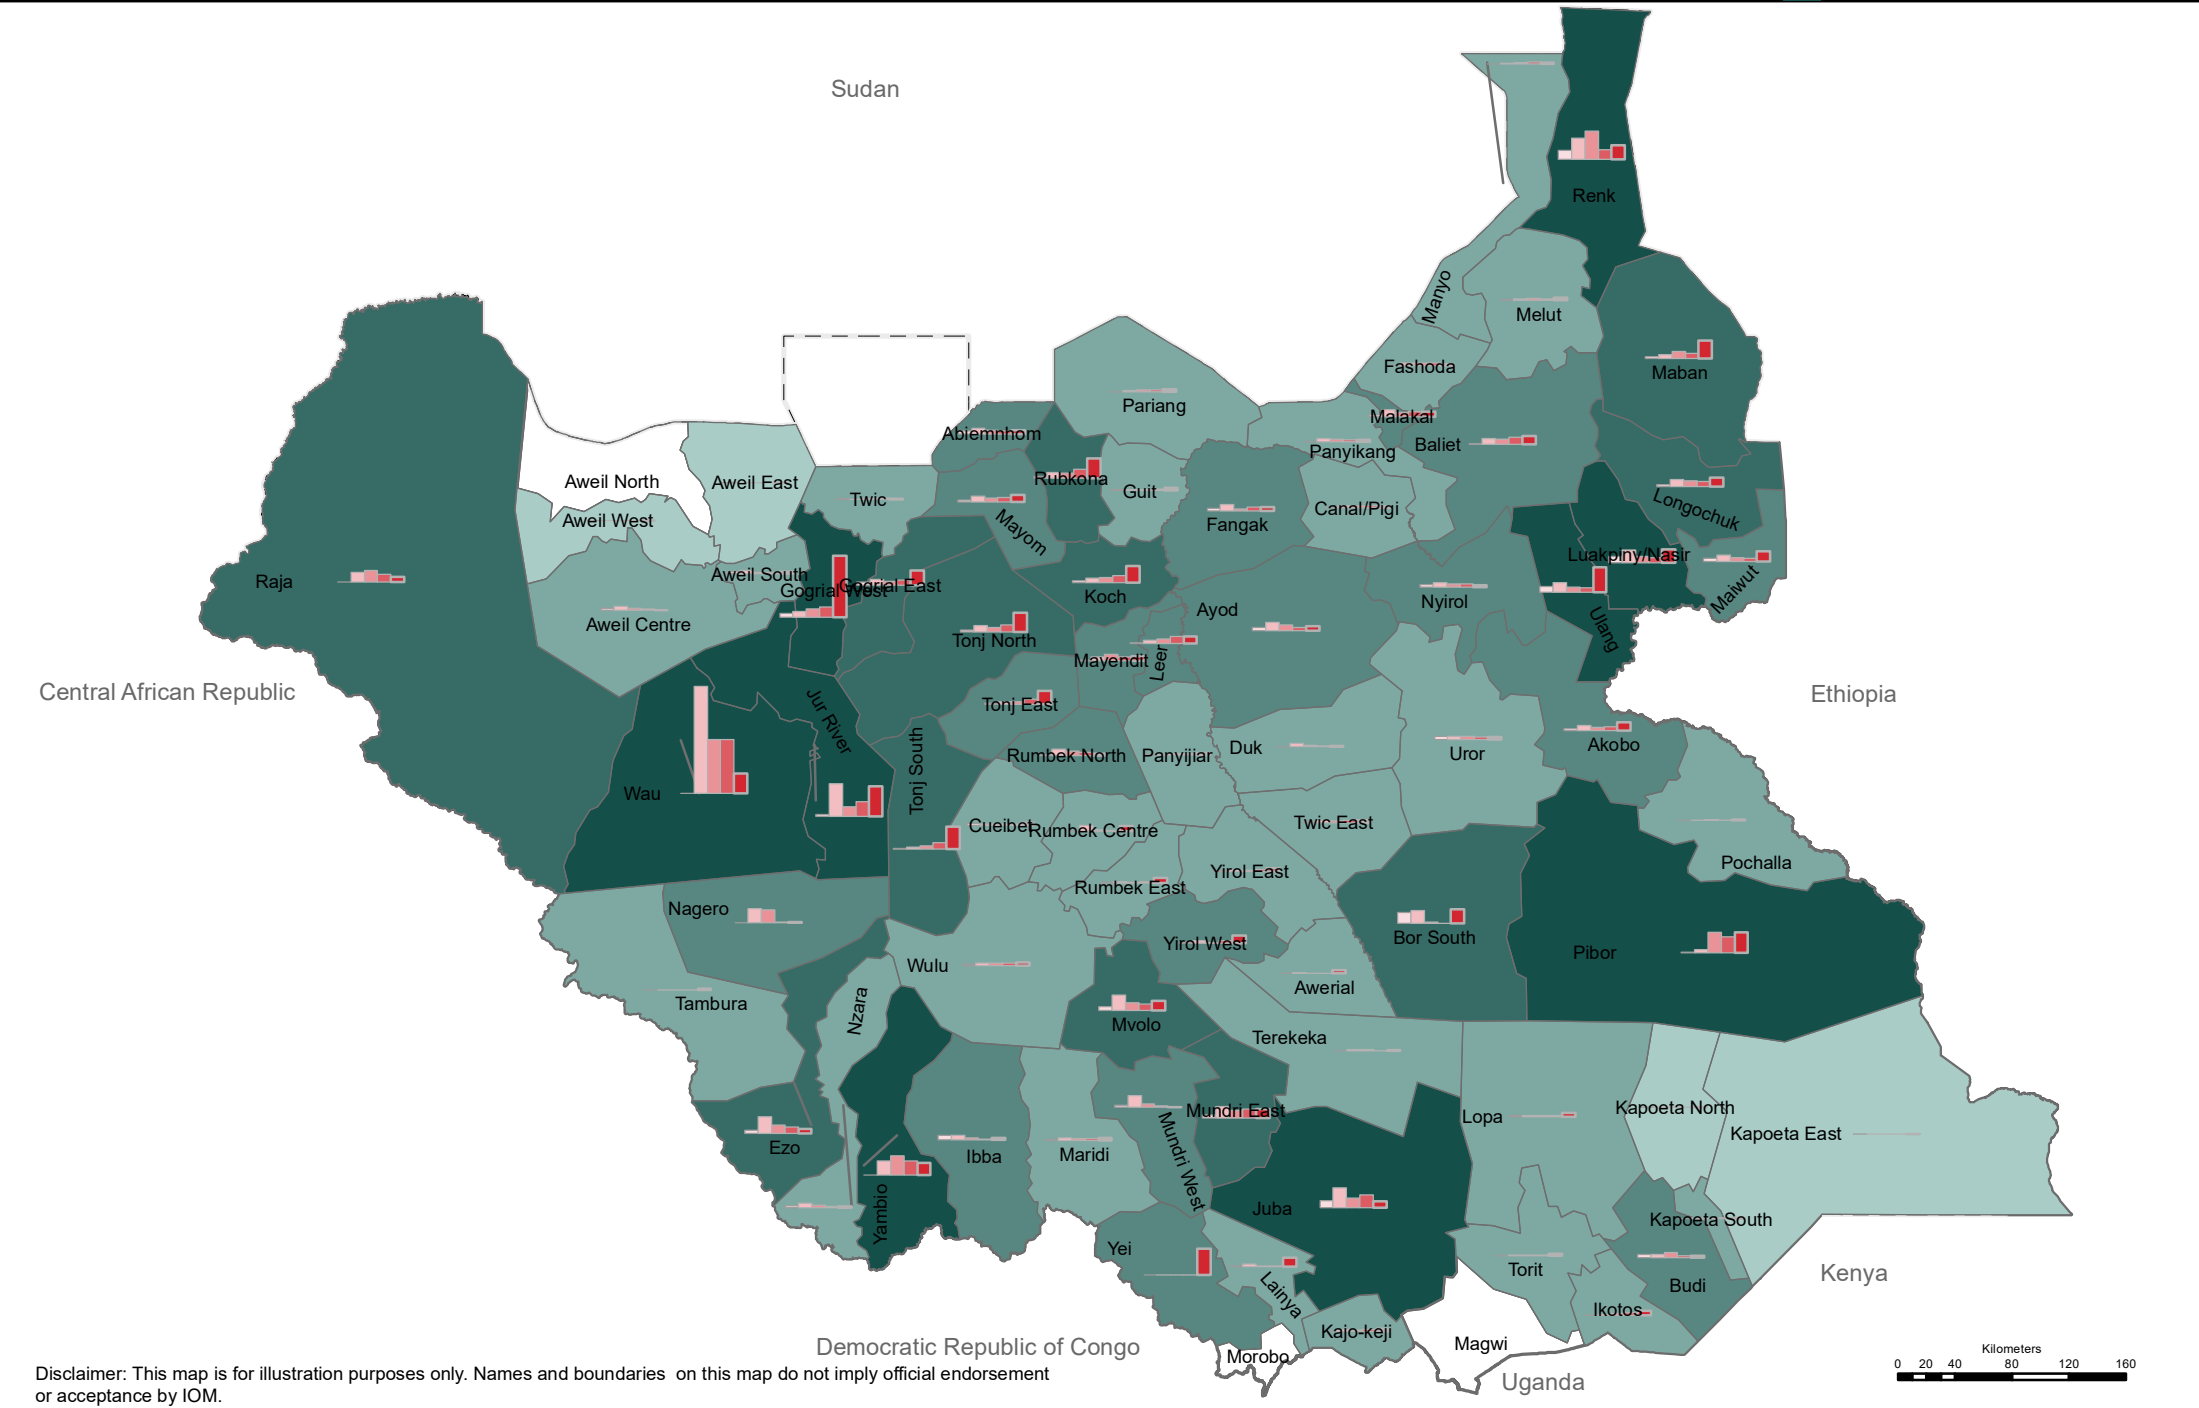

South Sudan

Mobility Tracking Round 12, December 2021

Subset of returnees who arrived from within South Sudan as of December 2021

Disclaimer: This map is for illustration purposes only. Names and boundaries on this map do not imply official endorsement or acceptance by IOM.