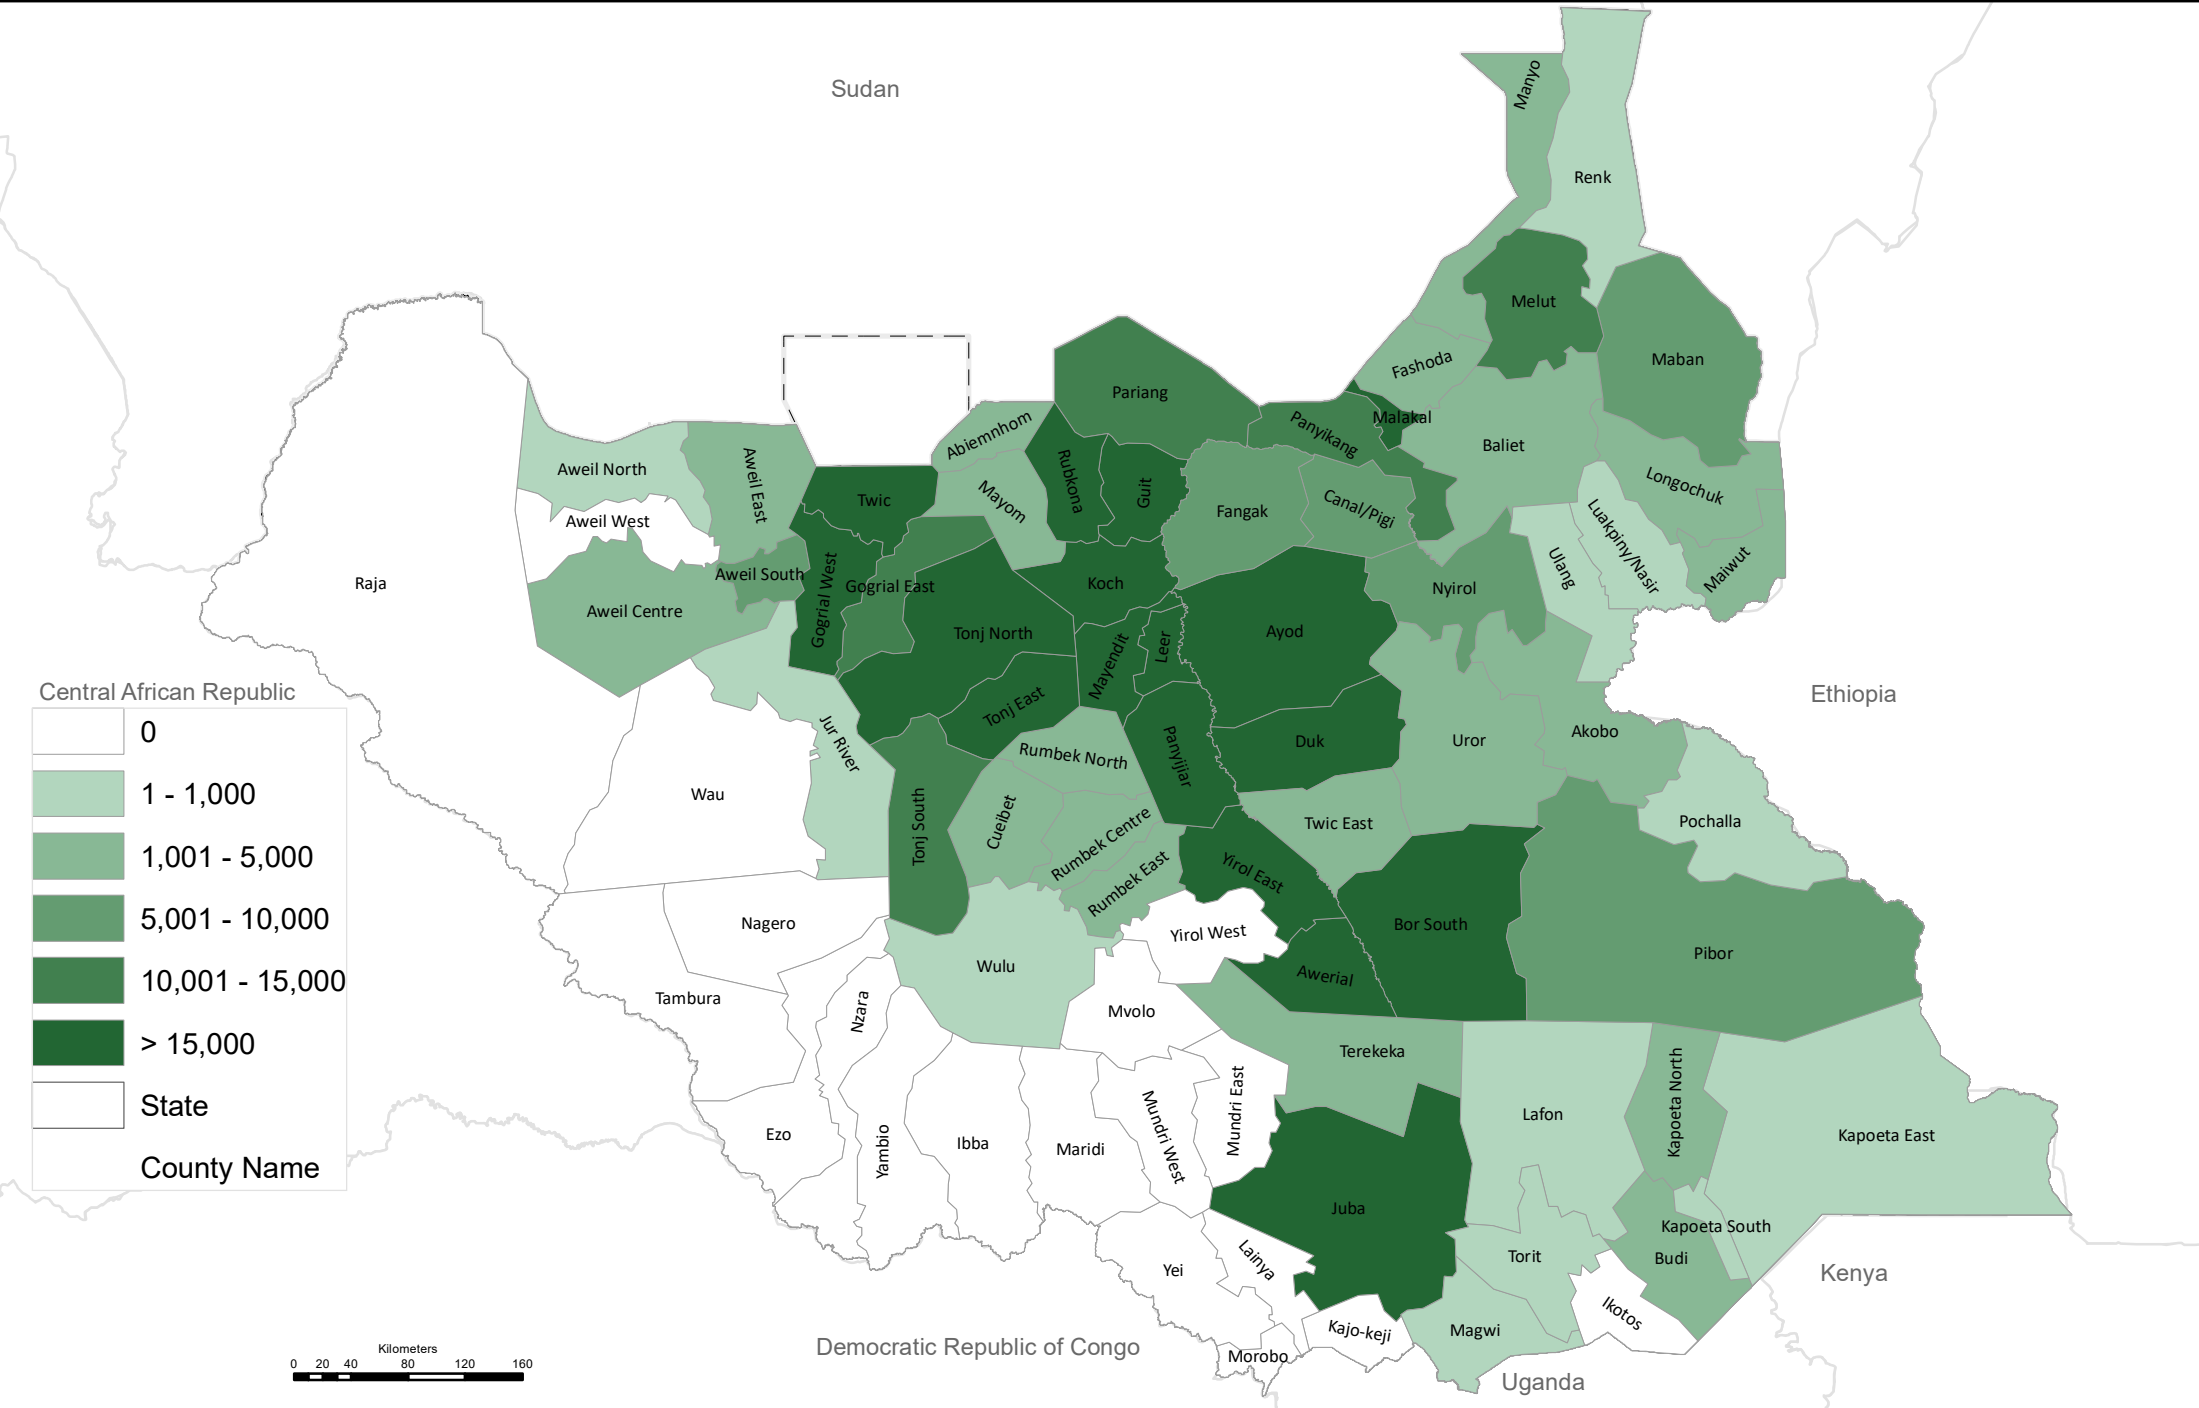

# South Sudan

## Mobility Tracking Round 12, December 2021

### IDPs: Displaced due to Disaster 2014 to December 2021

**N** Disclaimer: This map is for illustration purposes only. Names and boundaries on this map do not imply official endorsement or acceptance by IOM.

Central African Republic

|                 |
|-----------------|
| 0               |
| 1 - 1,000       |
| 1,001 - 5,000   |
| 5,001 - 10,000  |
| 10,001 - 15,000 |
| > 15,000        |
| State           |
| County Name     |