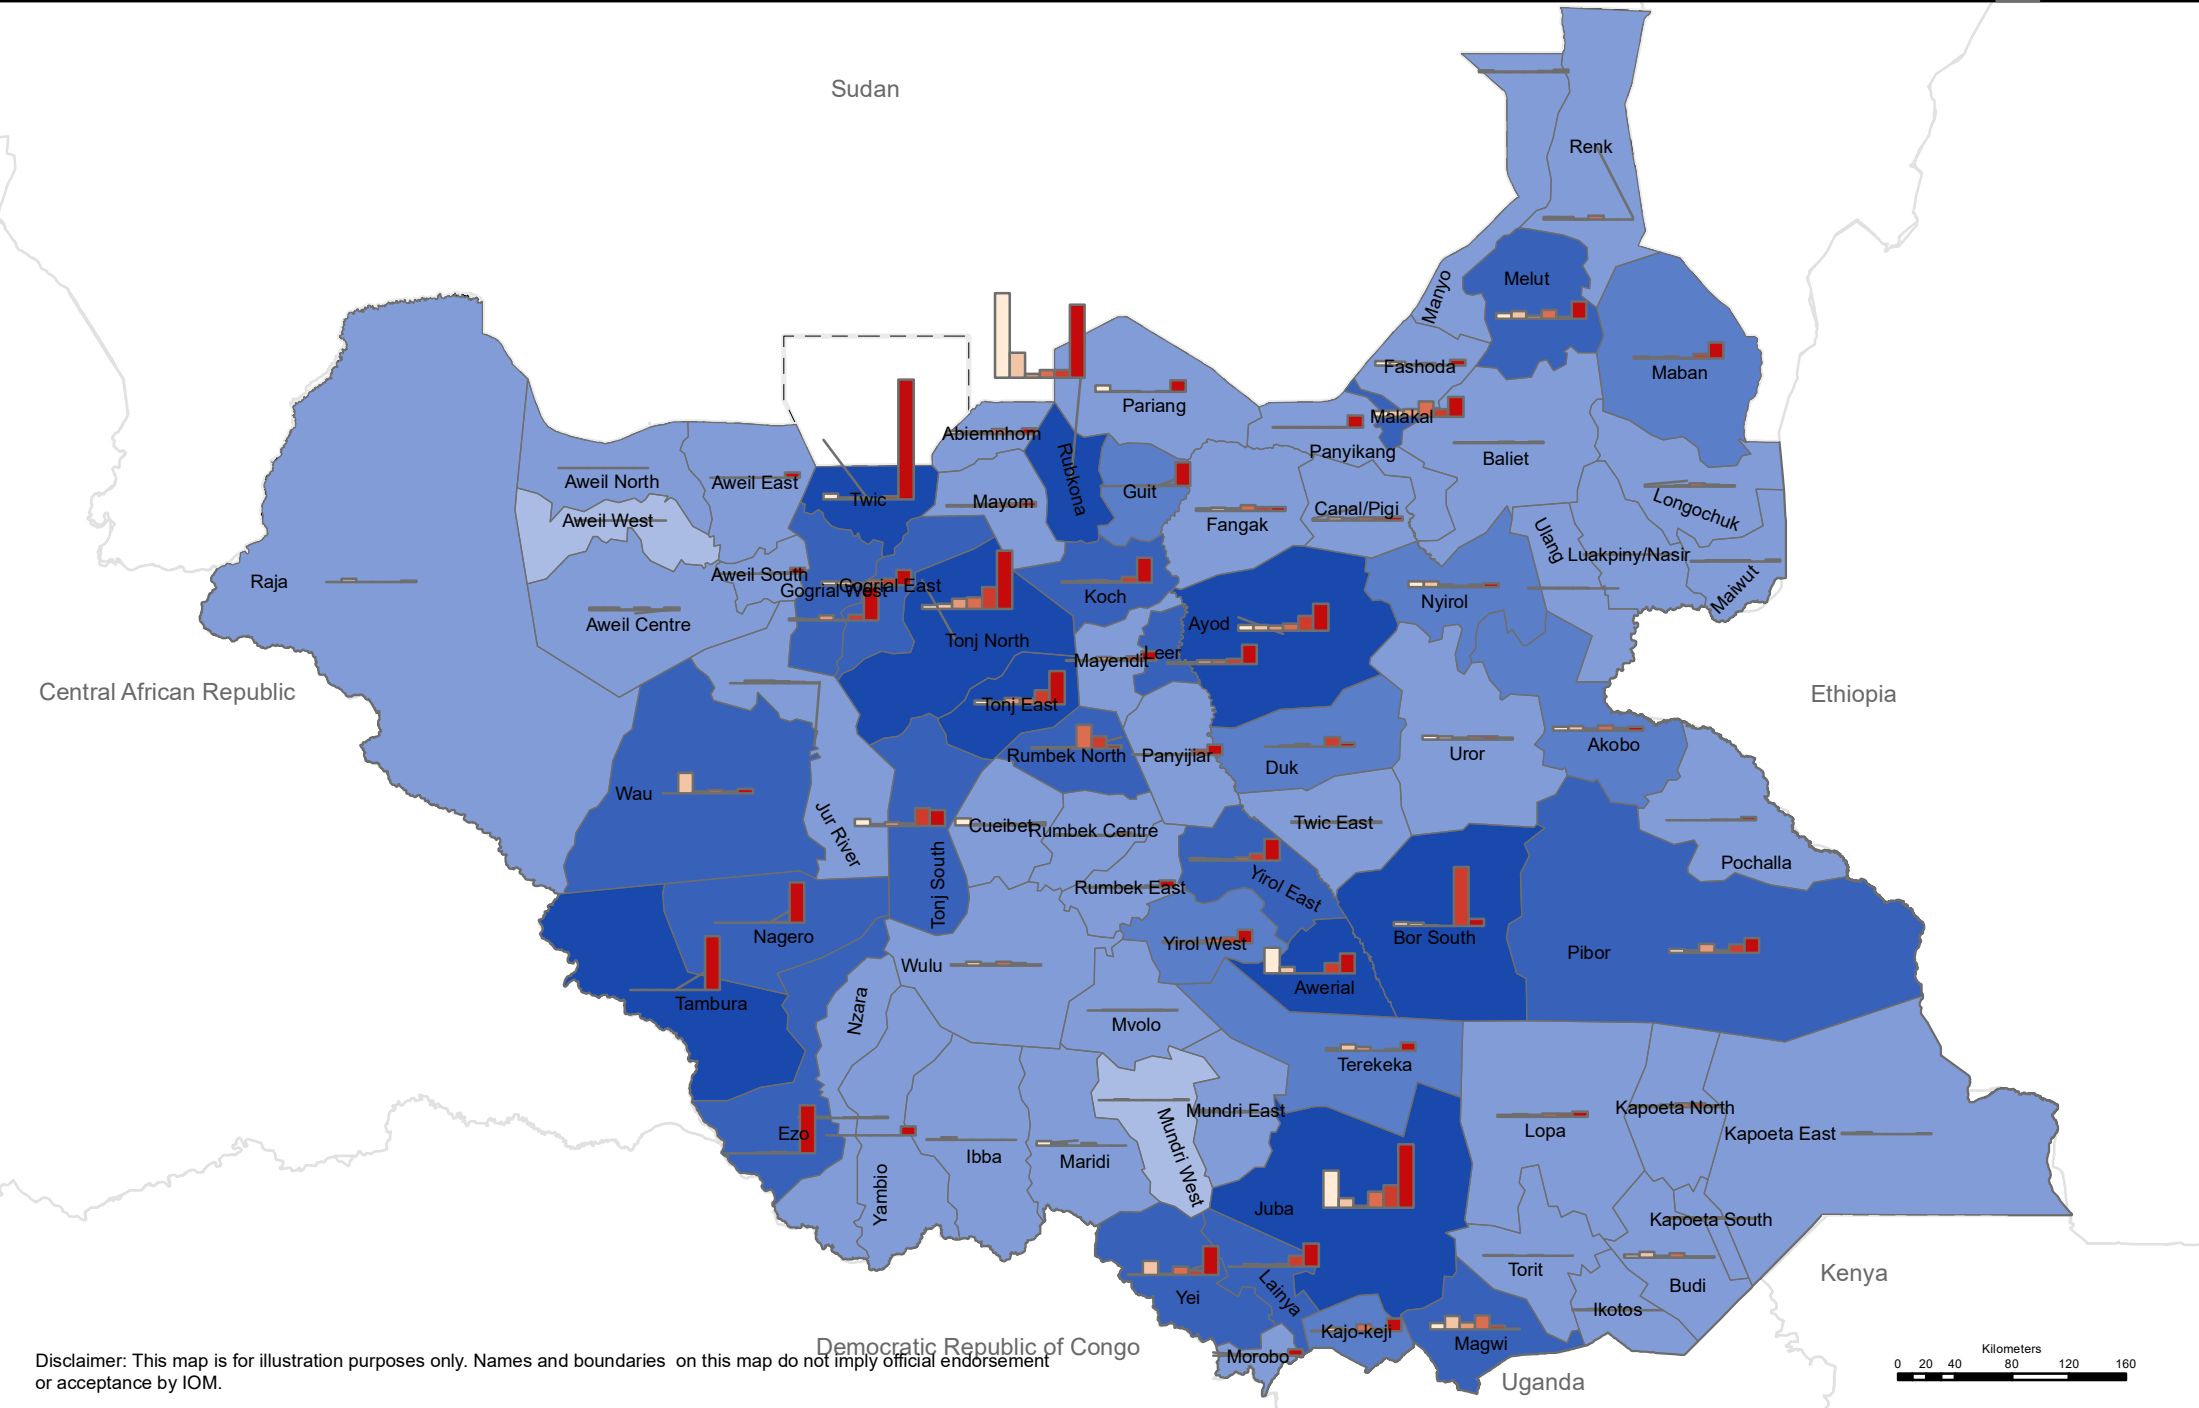

# South Sudan

## Mobility Tracking Round 12, December 2021

### Subset of IDPs who arrived from within South Sudan as of December 2021

Disclaimer: This map is for illustration purposes only. Names and boundaries on this map do not imply official endorsement or acceptance by IOM.