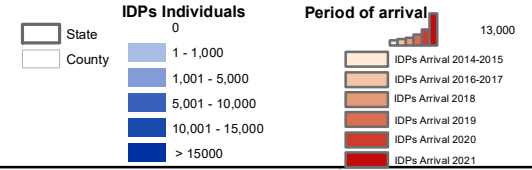

# South Sudan

## Mobility Tracking Round 12, December 2021 Subset of IDPs who arrived from abroad South Sudan as of December 2021

Disclaimer: This map is for illustration purposes only. Names and boundaries on this map do not imply official endorsement or acceptance by IOM.