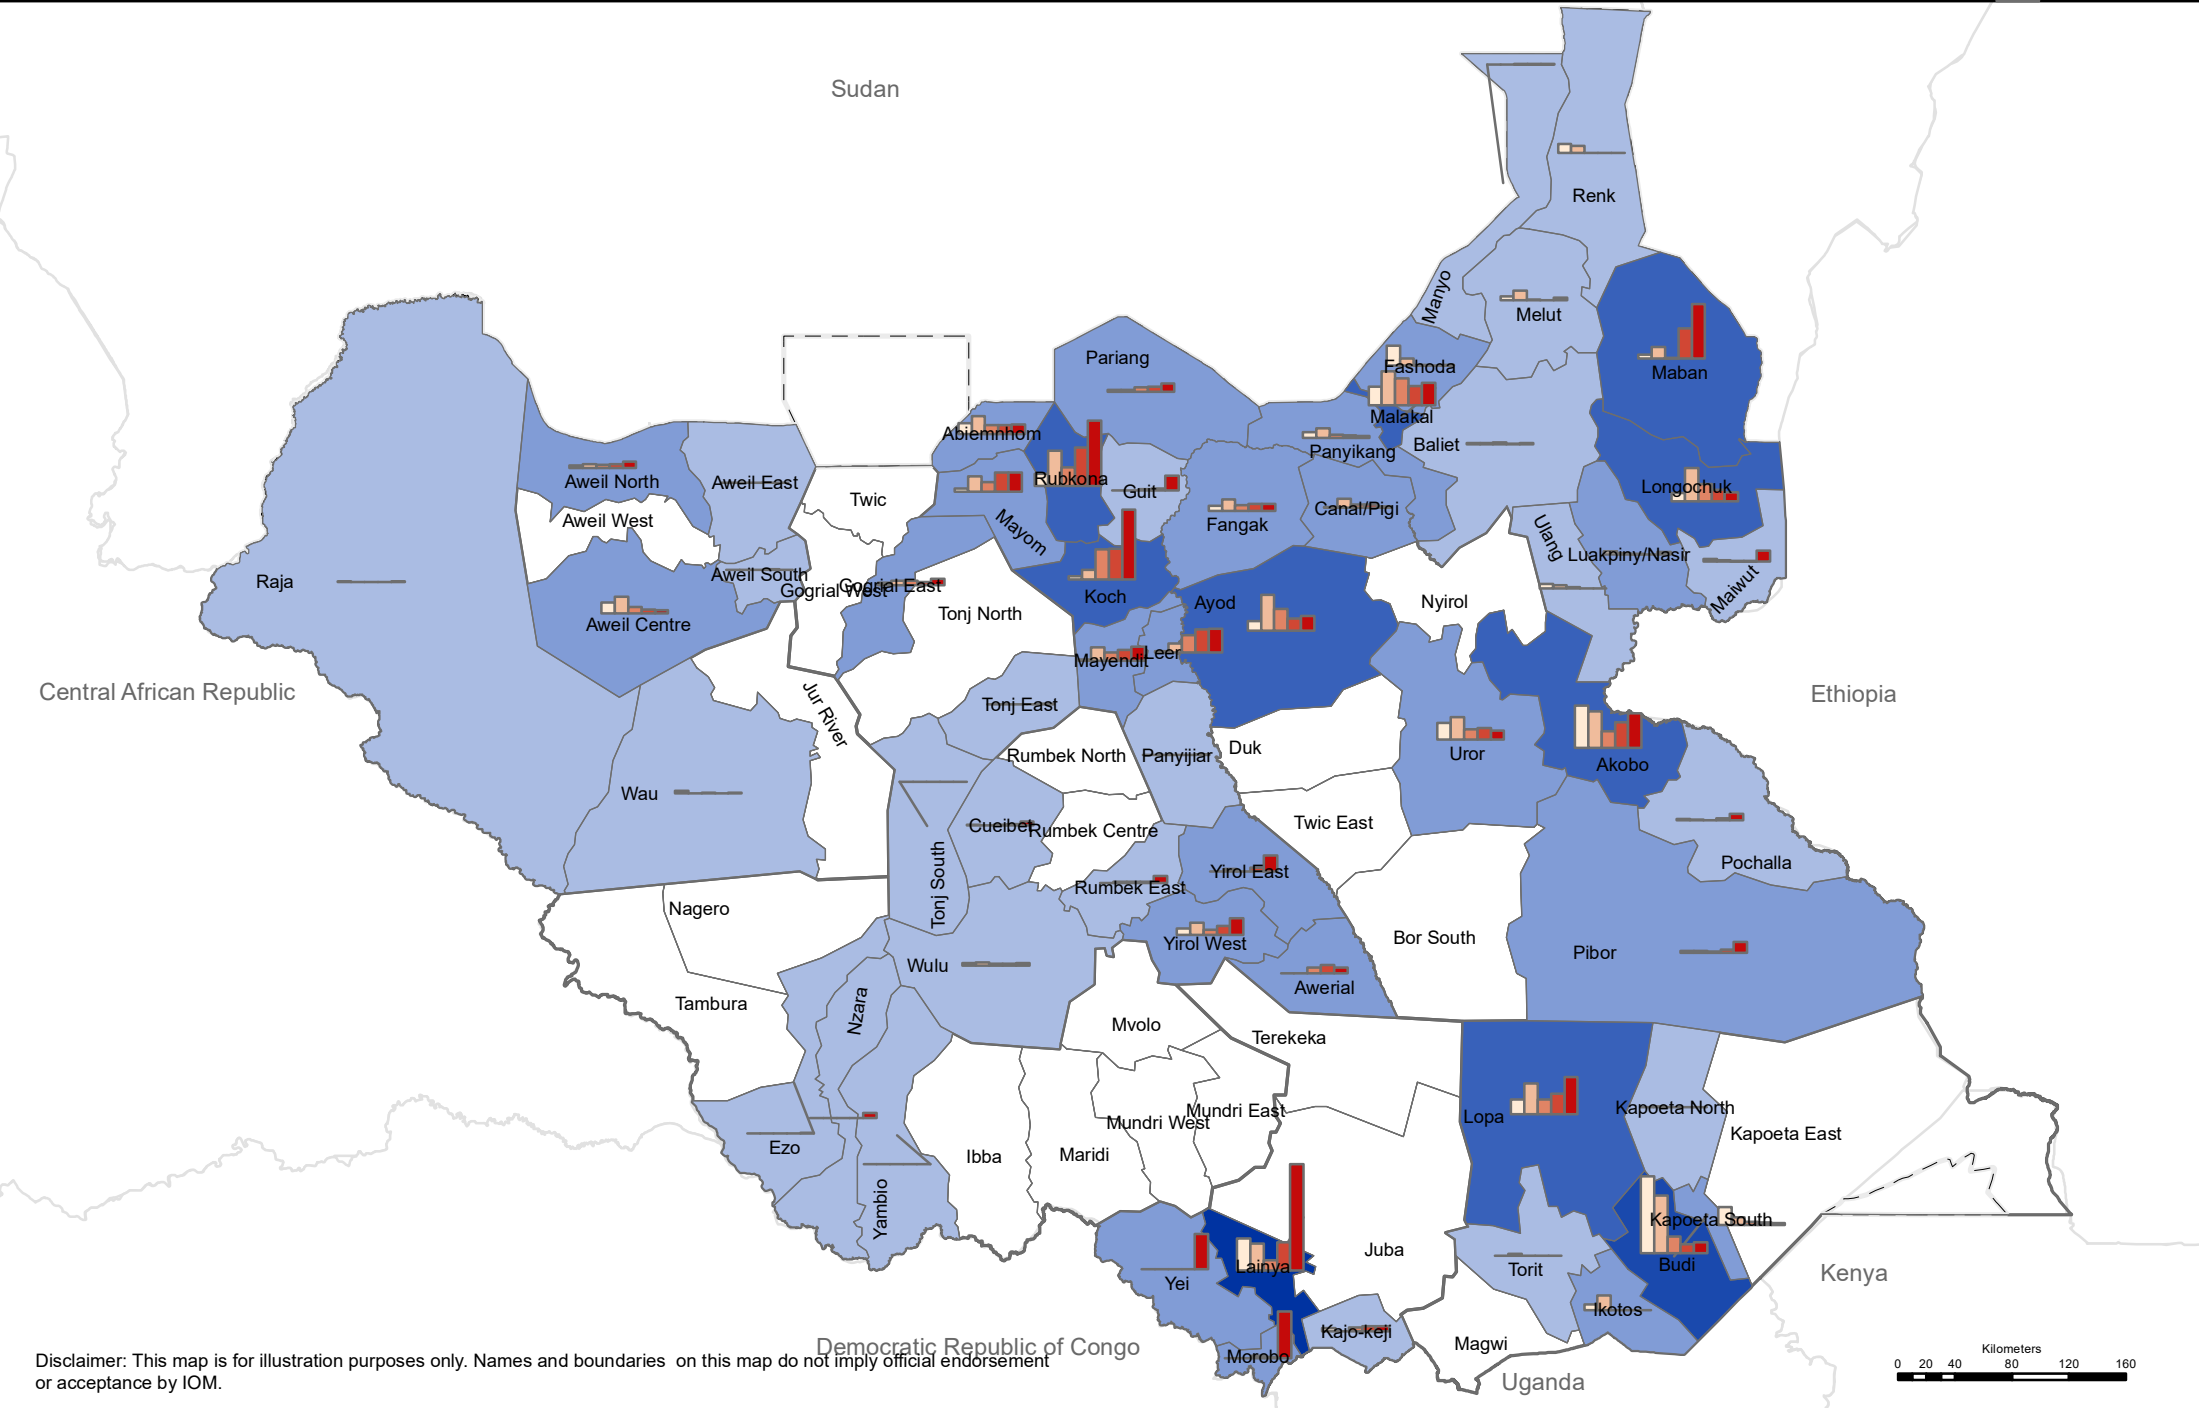

# South Sudan

## Mobility Tracking Round 12, December 2021 Subset of IDPs who arrived from abroad South Sudan as of December 2021

Disclaimer: This map is for illustration purposes only. Names and boundaries on this map do not imply official endorsement or acceptance by IOM.