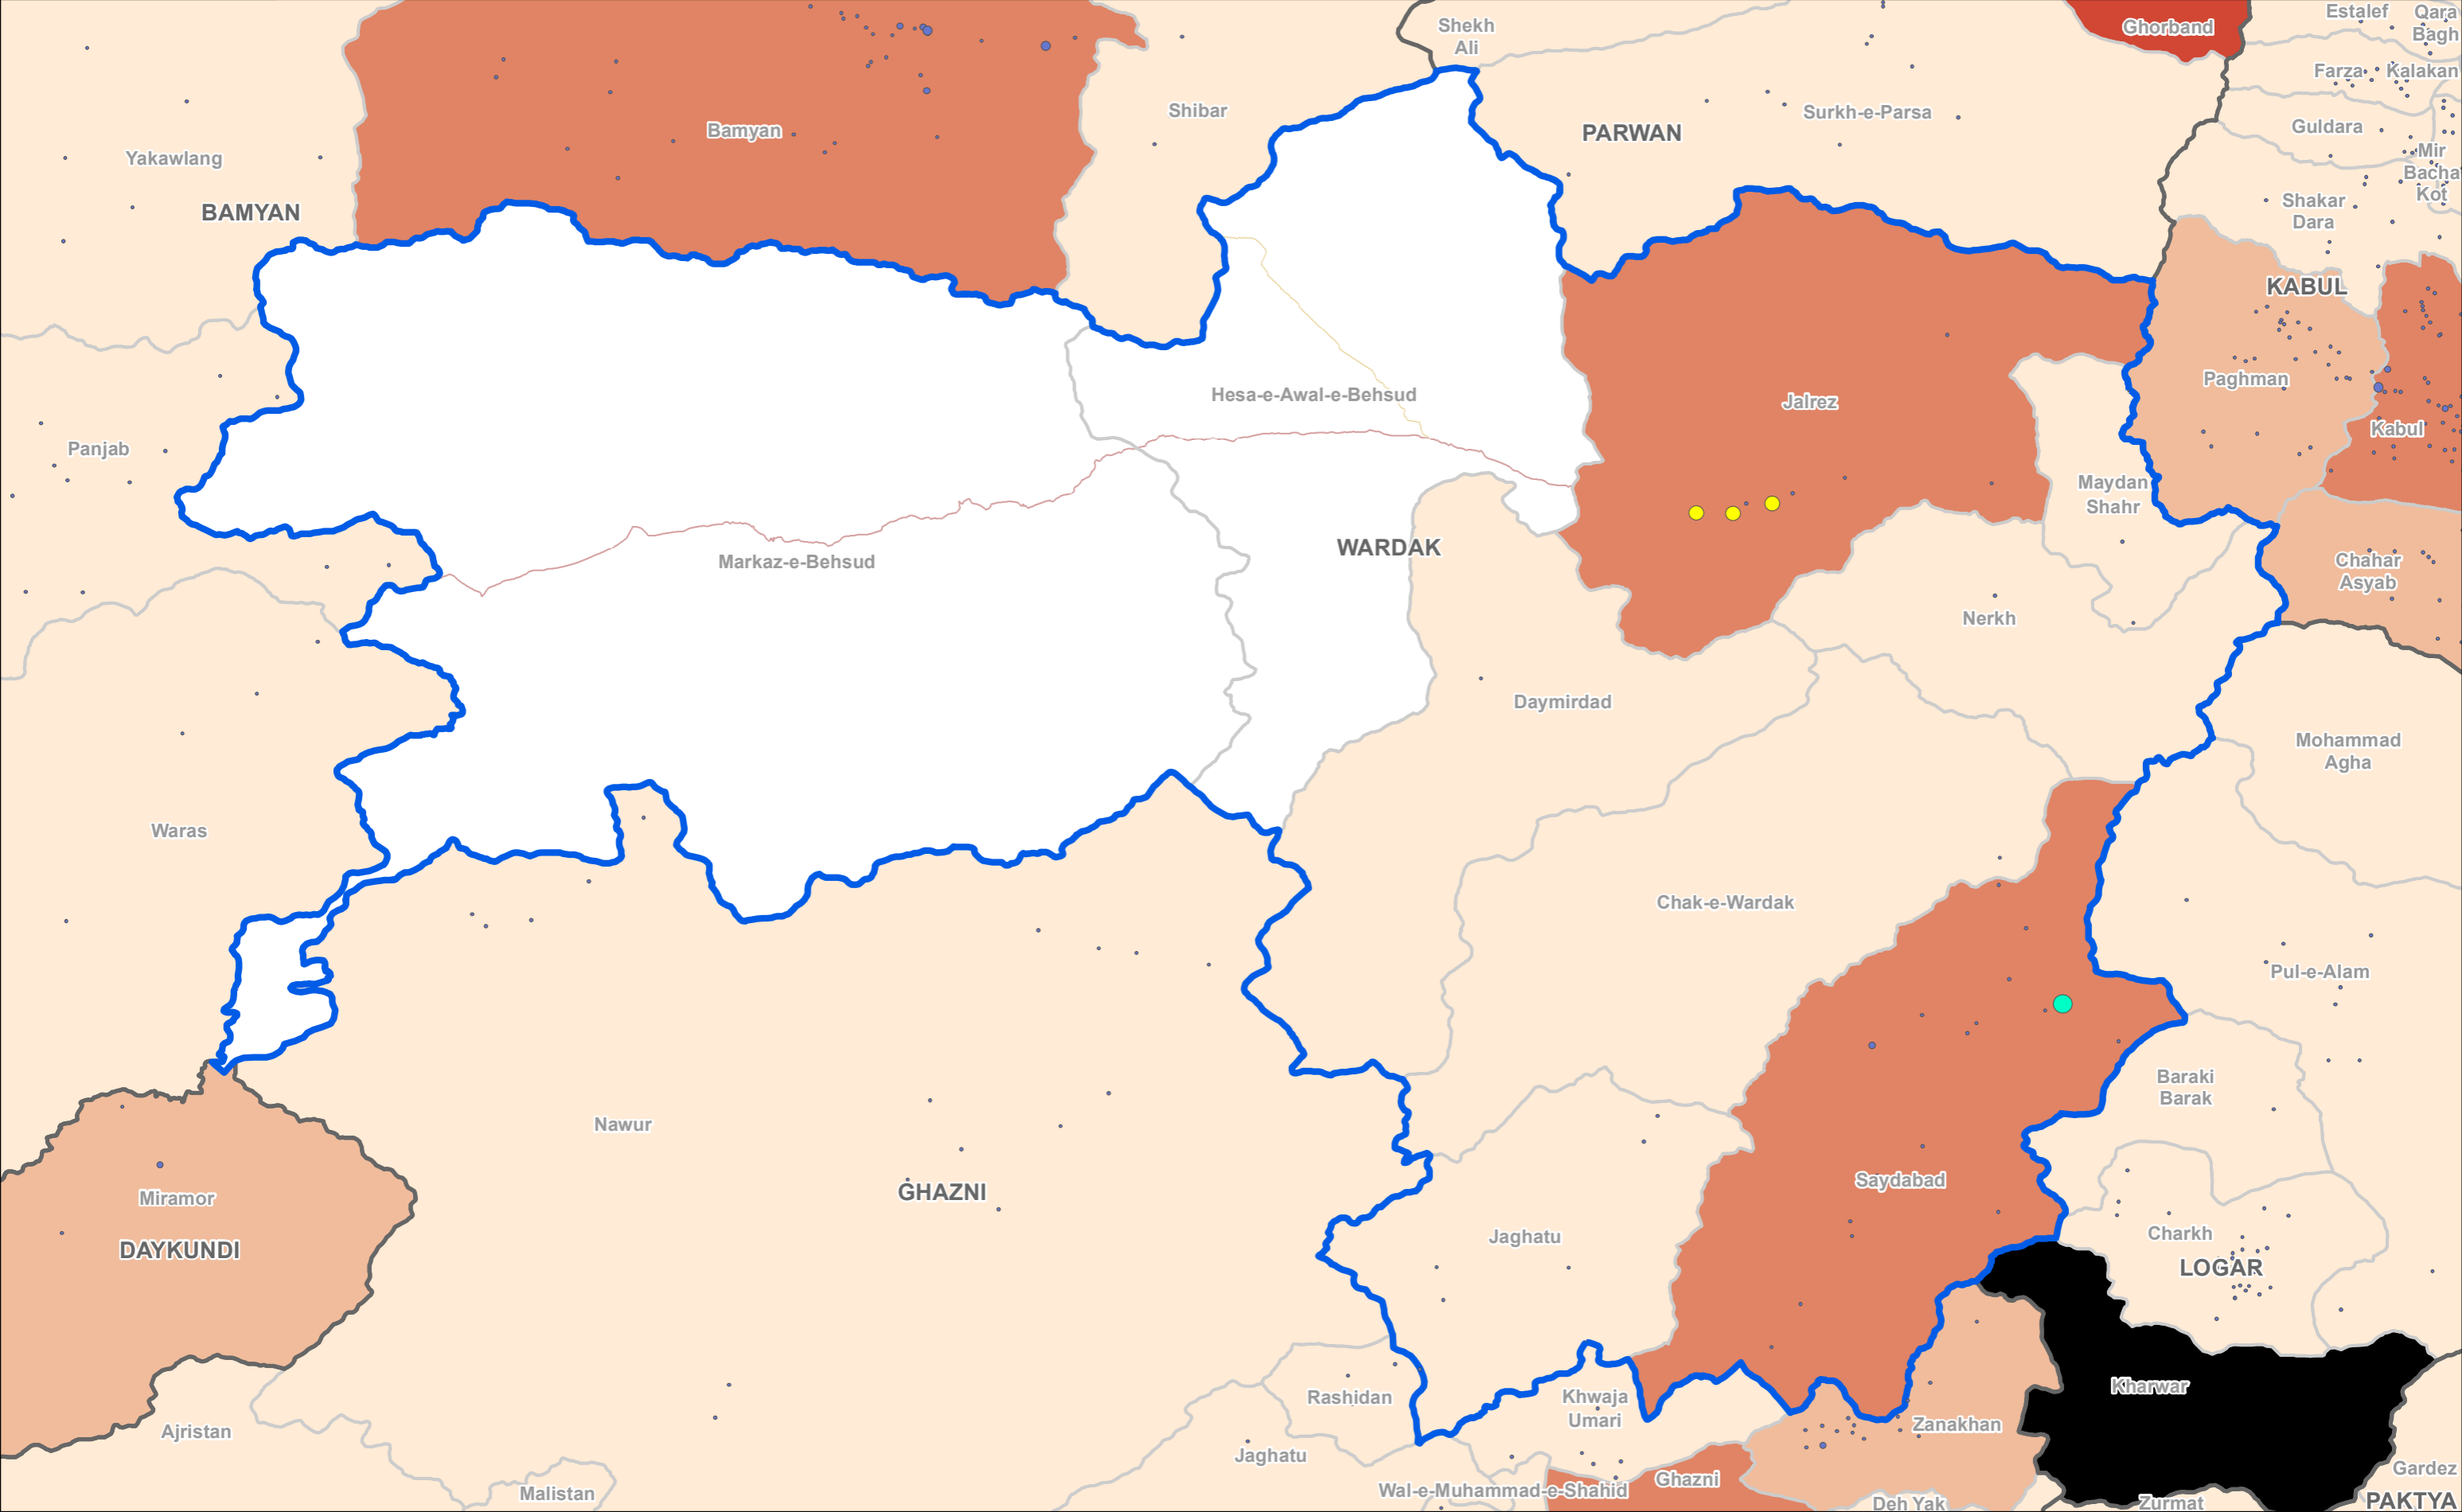

Countries
 Province
 Province of Interest
 District
 Not Accessible

DTM AFGHANISTAN
 Baseline Mobility Assessment | District Level
 | Arrival IDPs | June 2019
 Province: Wardak

Source Data : IOM, AGCHO, AIMS, CSO, OSM | Date production: 08 Oct 2019
 Disclaimer : This map is for illustration purposes only. Names and boundaries on this map do not imply official endorsement or acceptance by IOM.
<https://afghanistan.iom.int/> - email : iomkabuldmailusers@iom.int

Countries
 Province
 Province of Interest
 District
 Not Accessible

DTM AFGHANISTAN
Baseline Mobility Assessment | District Level
| Fled IDPs | June 2019

Province: **Wardak**

Source Data : IOM, AGCHO, AIMS, CSO, OSM | Date production: 09 Oct 2019
 Disclaimer : This map is for illustration purposes only. Names and boundaries on this map do not imply official endorsement or acceptance by IOM.
<https://afghanistan.iom.int/> - email : iomkabuldtmailusers@iom.int

DTM AFGHANISTAN
Baseline Mobility Assessment | District Level
| Returned IDPs | June 2019
Province: Wardak

Source Data : IOM, AGCHO, AIMS, CSO, OSM | Date production: 09 Oct 2019
 Disclaimer : This map is for illustration purposes only. Names and boundaries on this map do not imply official endorsement or acceptance by IOM.
<https://afghanistan.iom.int/> - email : iomkabuld@mailusers@iom.int

DTM AFGHANISTAN
 Baseline Mobility Assessment | District Level
 | Out-Migrants | June 2019
 Province: Wardak

Co-funded by the
European Union

Source Data : IOM, AGCHO, AIMS, CSO, OSM | Date production: 09 Oct 2019
 Disclaimer : This map is for illustration purposes only. Names and boundaries on this map do not imply official endorsement or acceptance by IOM.
<https://afghanistan.iom.int/> - email : iomkabuldmailusers@iom.int