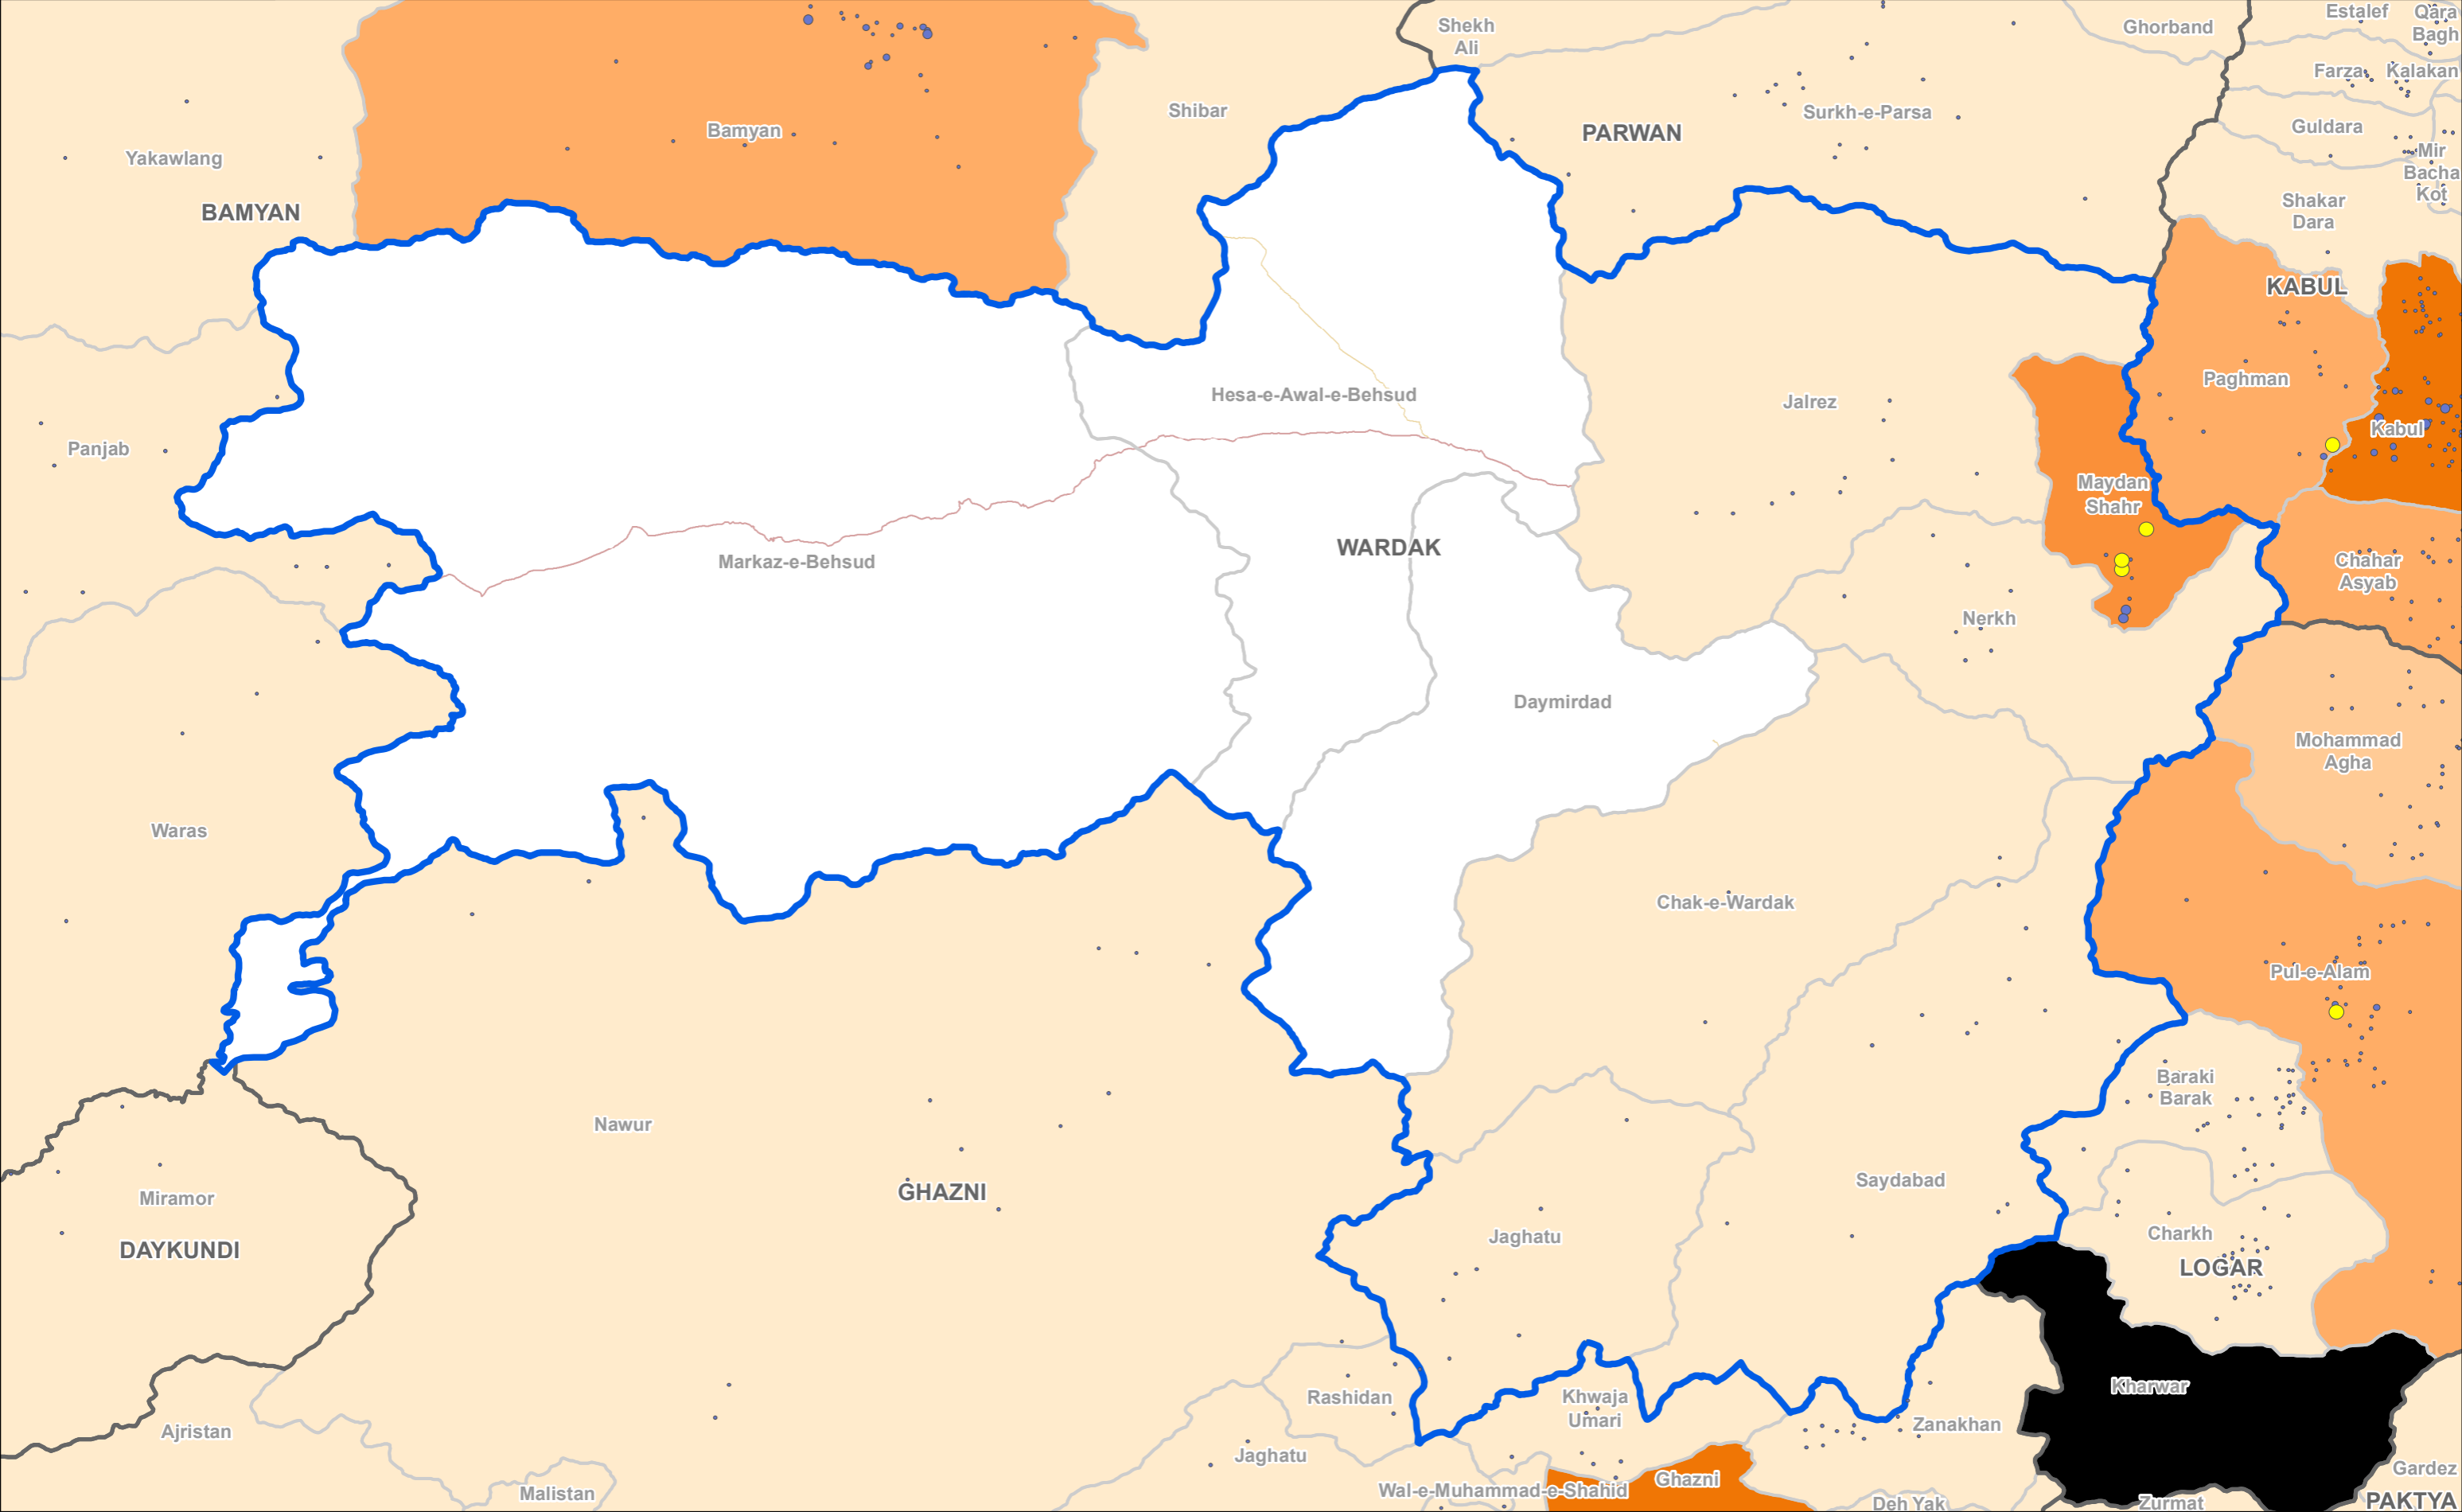

Countries
 Province
 Province of Interest
 District
 Not Accessible

DTM AFGHANISTAN
 Baseline Mobility Assessment | District Level
 | Total Inflow (Returnees+IDPs) | June 2019
 Province: Wardak

Source Data : IOM, AGCHO, AIMS, CSO, OSM | Date production: 09 Oct 2019
 Disclaimer : This map is for illustration purposes only. Names and boundaries on this map do not imply official endorsement or acceptance by IOM.
<https://afghanistan.iom.int/> - email : iomkabuldmailusers@iom.int

DTM AFGHANISTAN
Baseline Mobility Assessment | District Level
| Returnees from Abroad | June 2019

Province: **Wardak**

1 cm = 6 km 1:554,000

Co-funded by the European Union

Source Data : IOM, AGCHO, AIMS, CSO, OSM | Date production: 09 Oct 2019
 Disclaimer : This map is for illustration purposes only. Names and boundaries on this map do not imply official endorsement or acceptance by IOM.
<https://afghanistan.iom.int/> - email : iomkabuldtmailusers@iom.int

Countries
 Province
 Province of Interest
 District
 Not Accessible

DTM AFGHANISTAN
 Baseline Mobility Assessment | District Level
 | Arrival IDPs | June 2019
 Province: Wardak

Source Data : IOM, AGCHO, AIMS, CSO, OSM | Date production: 08 Oct 2019
 Disclaimer : This map is for illustration purposes only. Names and boundaries on this map do not imply official endorsement or acceptance by IOM.
<https://afghanistan.iom.int/> - email : iomkabuldmailusers@iom.int

Countries
 Province
 Province of Interest
 District
 Not Accessible

DTM AFGHANISTAN
Baseline Mobility Assessment | District Level
| Fled IDPs | June 2019

Province: **Wardak**

Source Data : IOM, AGCHO, AIMS, CSO, OSM | Date production: 09 Oct 2019
 Disclaimer : This map is for illustration purposes only. Names and boundaries on this map do not imply official endorsement or acceptance by IOM.
<https://afghanistan.iom.int/> - email : iomkabuldtmailusers@iom.int