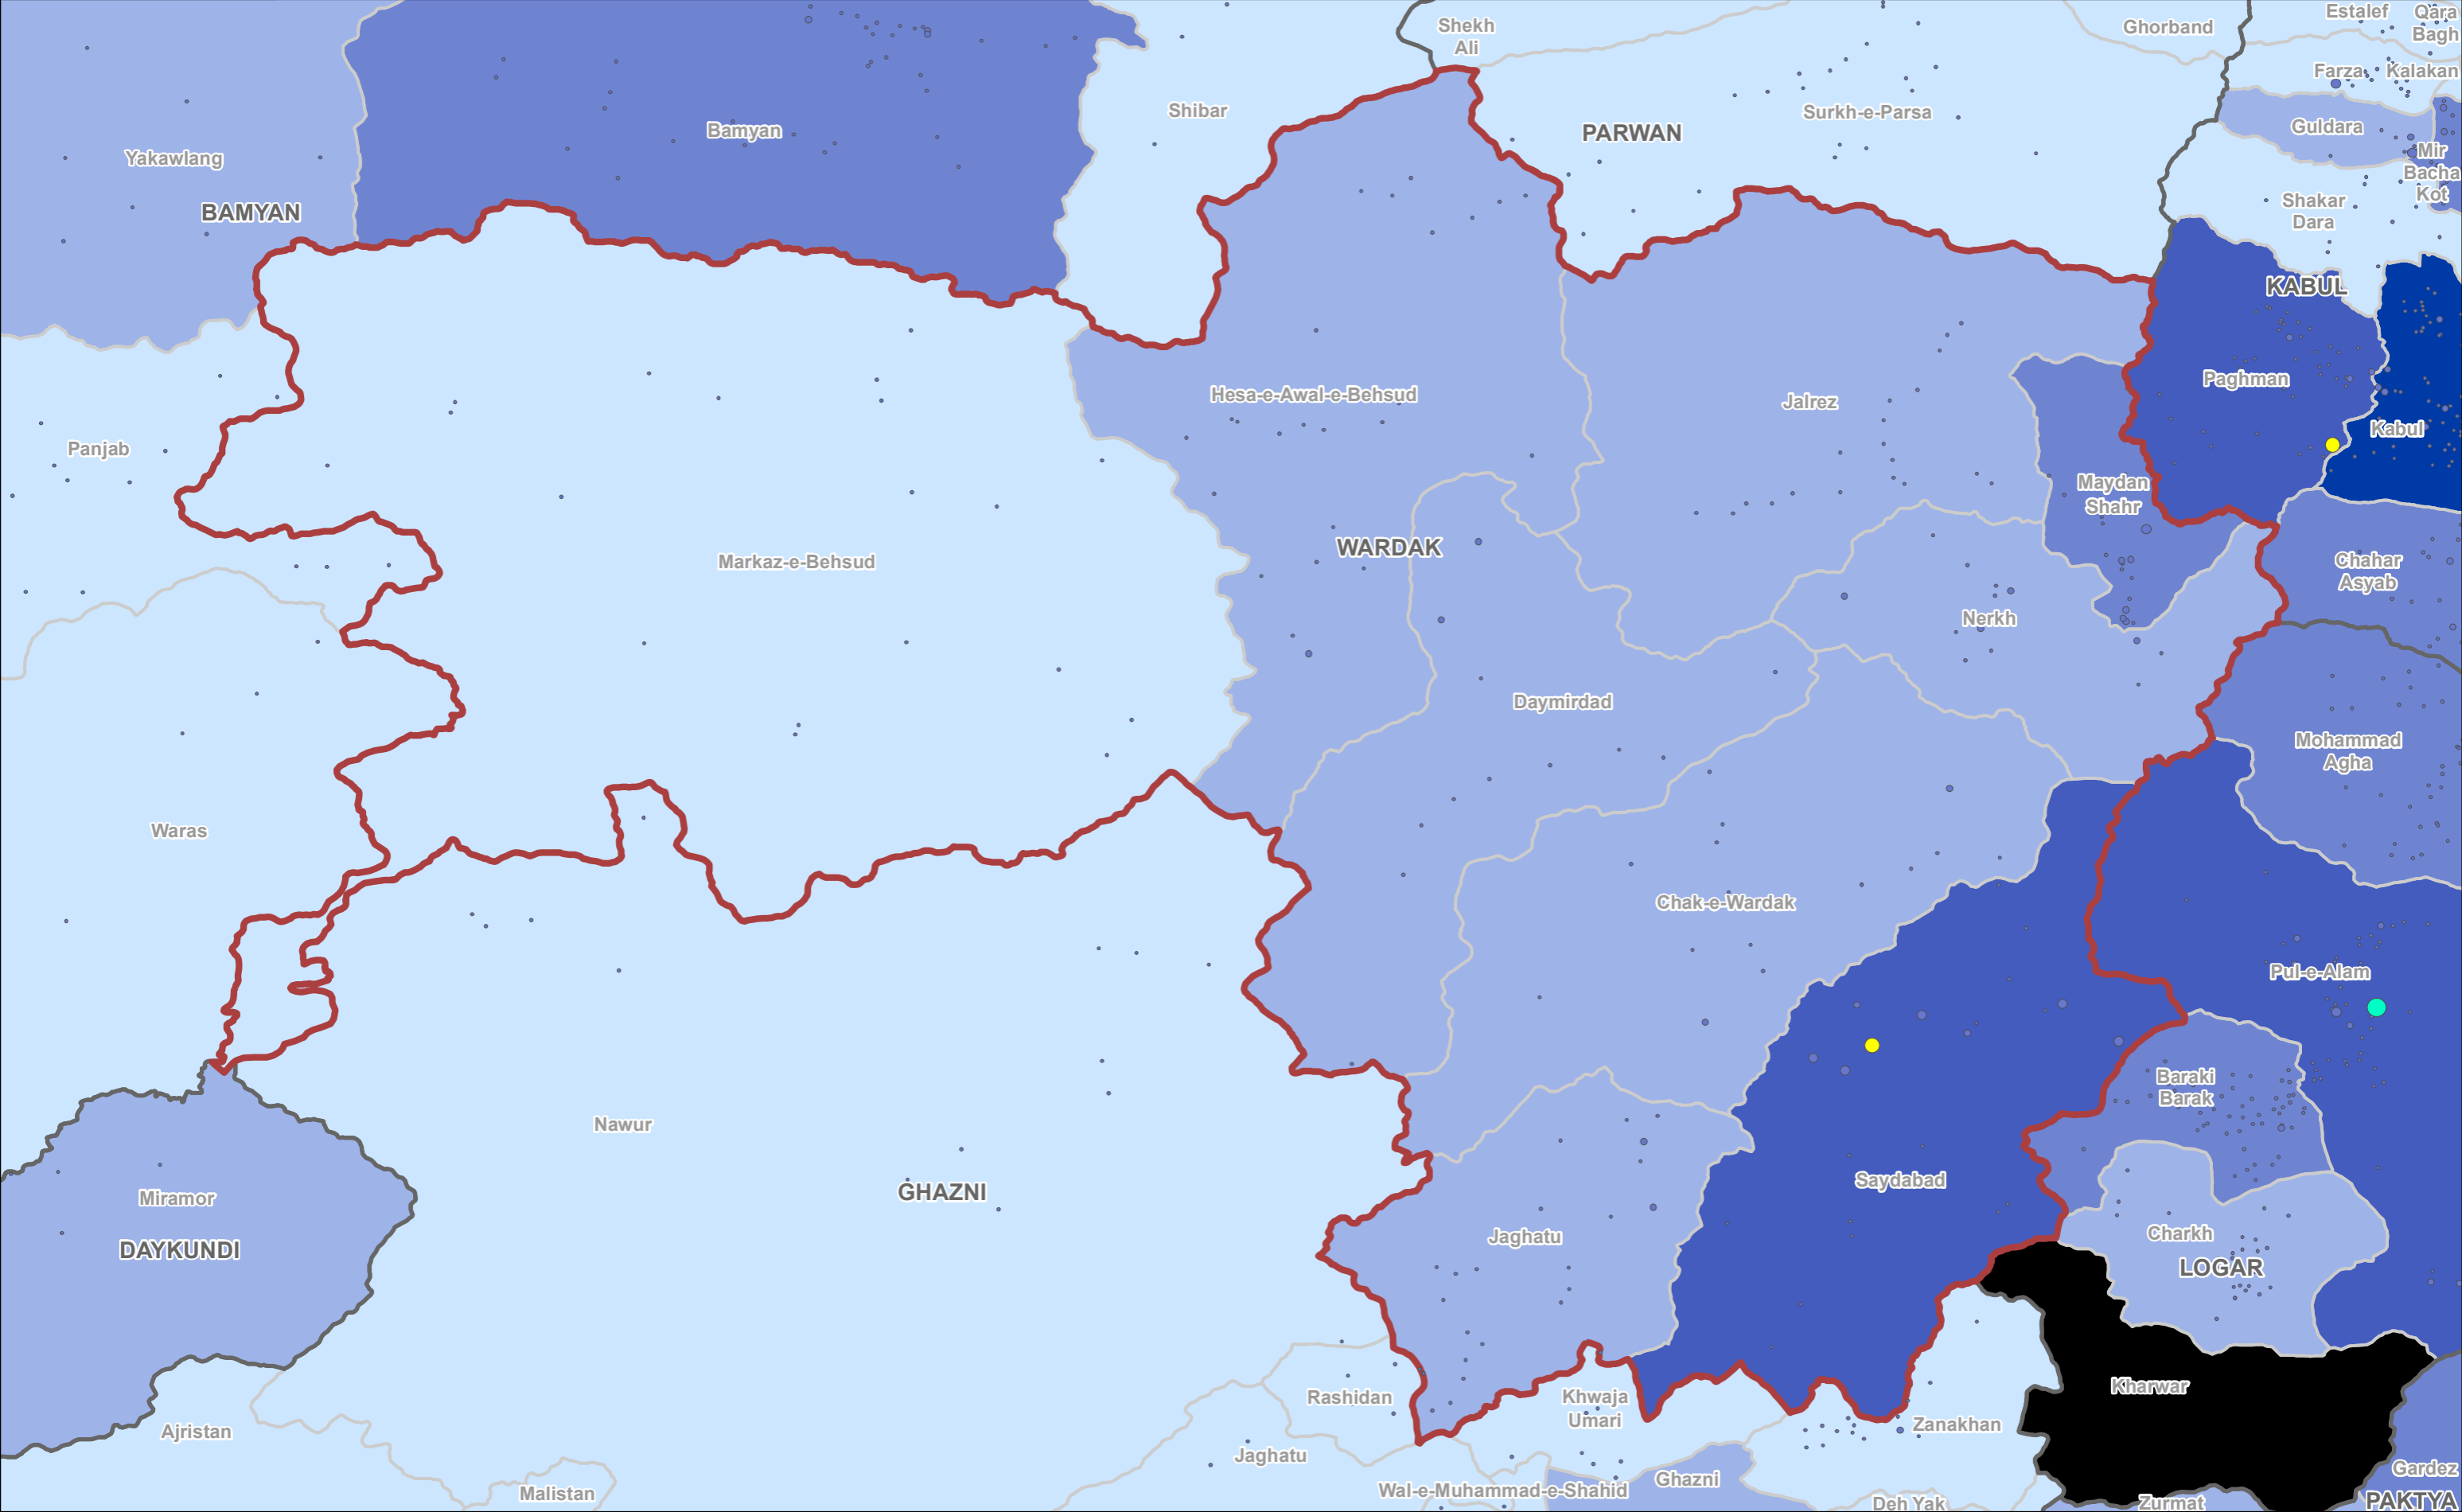

Countries
 Province
 Province of Interest
 District
 Not Accessible

DTM AFGHANISTAN
 Baseline Mobility Assessment | District Level
 | Total Inflow (Returnees+IDPs) | June 2019
 Province: Wardak

Source Data : IOM, AGCHO, AIMS, CSO, OSM | Date production: 09 Oct 2019
 Disclaimer : This map is for illustration purposes only. Names and boundaries on this map do not imply official endorsement or acceptance by IOM.
<https://afghanistan.iom.int/> - email : iomkabuldmailusers@iom.int

DTM AFGHANISTAN
Baseline Mobility Assessment | District Level
| Returnees from Abroad | June 2019

Province: **Wardak**

1 cm = 6 km 1:554,000

Co-funded by the European Union

Source Data : IOM, AGCHO, AIMS, CSO, OSM | Date production: 09 Oct 2019
 Disclaimer : This map is for illustration purposes only. Names and boundaries on this map do not imply official endorsement or acceptance by IOM.
<https://afghanistan.iom.int/> - email : iomkabuldtmailusers@iom.int

Countries
 Province
 Province of Interest
 District
 Not Accessible

DTM AFGHANISTAN
 Baseline Mobility Assessment | District Level
 | Arrival IDPs | June 2019
 Province: Wardak

Source Data : IOM, AGCHO, AIMS, CSO, OSM | Date production: 08 Oct 2019
 Disclaimer : This map is for illustration purposes only. Names and boundaries on this map do not imply official endorsement or acceptance by IOM.
<https://afghanistan.iom.int/> - email : iomkabuldmailusers@iom.int

Countries
 Province
 Province of Interest
 District
 Not Accessible

DTM AFGHANISTAN
Baseline Mobility Assessment | District Level
| Fled IDPs | June 2019

Province: **Wardak**

Source Data : IOM, AGCHO, AIMS, CSO, OSM | Date production: 09 Oct 2019
 Disclaimer : This map is for illustration purposes only. Names and boundaries on this map do not imply official endorsement or acceptance by IOM.
<https://afghanistan.iom.int/> - email : iomkabuldtmailusers@iom.int