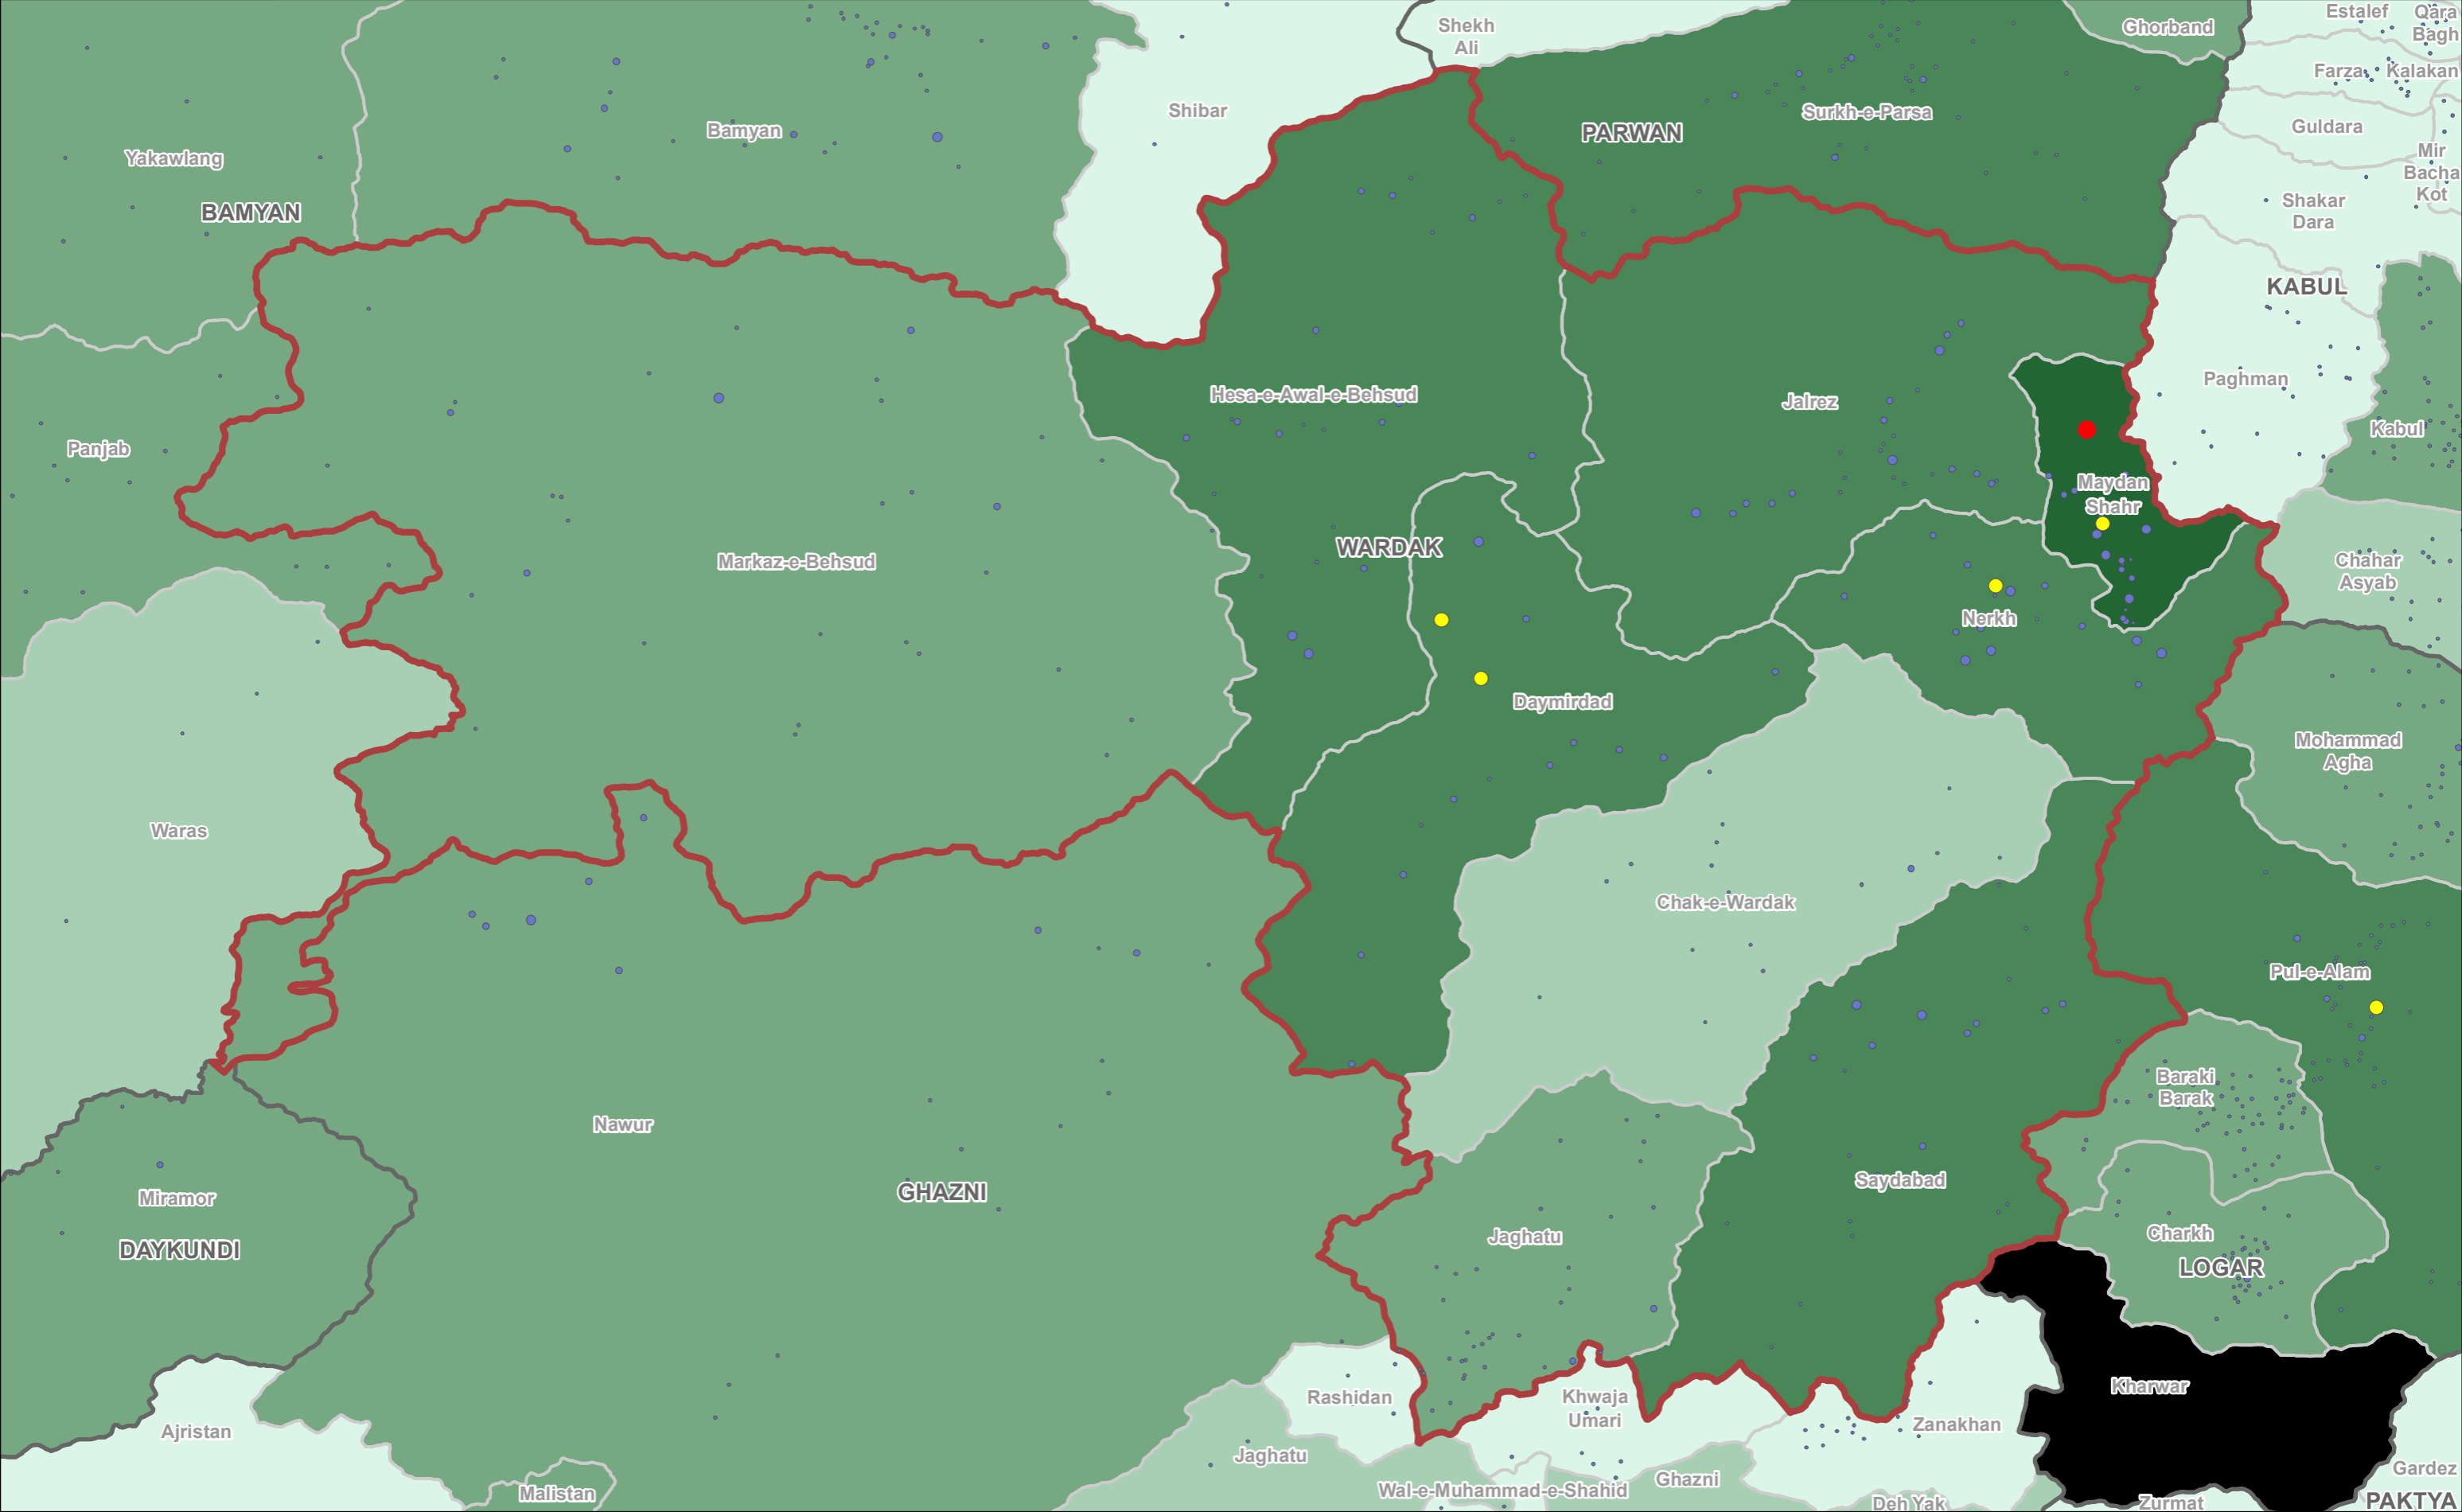

DTM AFGHANISTAN
Baseline Mobility Assessment | District Level
| Returnees from Abroad | June 2019

Province: **Wardak**

1 cm = 6 km 1:554,000

Co-funded by the European Union

Source Data : IOM, AGCHO, AIMS, CSO, OSM | Date production: 09 Oct 2019
 Disclaimer : This map is for illustration purposes only. Names and boundaries on this map do not imply official endorsement or acceptance by IOM.
<https://afghanistan.iom.int/> - email : iomkabuldtmailusers@iom.int

Countries
 Province
 Province of Interest
 District
 Not Accessible

DTM AFGHANISTAN
 Baseline Mobility Assessment | District Level
 | Arrival IDPs | June 2019
 Province: Wardak

Source Data : IOM, AGCHO, AIMS, CSO, OSM | Date production: 08 Oct 2019
 Disclaimer : This map is for illustration purposes only. Names and boundaries on this map do not imply official endorsement or acceptance by IOM.
<https://afghanistan.iom.int/> - email : iomkabuldmailusers@iom.int

Countries
 Province
 Province of Interest
 District
 Not Accessible

DTM AFGHANISTAN
Baseline Mobility Assessment | District Level
| Fled IDPs | June 2019

Province: **Wardak**

Source Data : IOM, AGCHO, AIMS, CSO, OSM | Date production: 09 Oct 2019
 Disclaimer : This map is for illustration purposes only. Names and boundaries on this map do not imply official endorsement or acceptance by IOM.
<https://afghanistan.iom.int/> - email : iomkabuldtmailusers@iom.int

DTM AFGHANISTAN
 Baseline Mobility Assessment | District Level
 | Out-Migrants | June 2019
 Province: Wardak

Co-funded by the
European Union

Source Data : IOM, AGCHO, AIMS, CSO, OSM | Date production: 09 Oct 2019
 Disclaimer : This map is for illustration purposes only. Names and boundaries on this map do not imply official endorsement or acceptance by IOM.
<https://afghanistan.iom.int/> - email : iomkabuldmailusers@iom.int