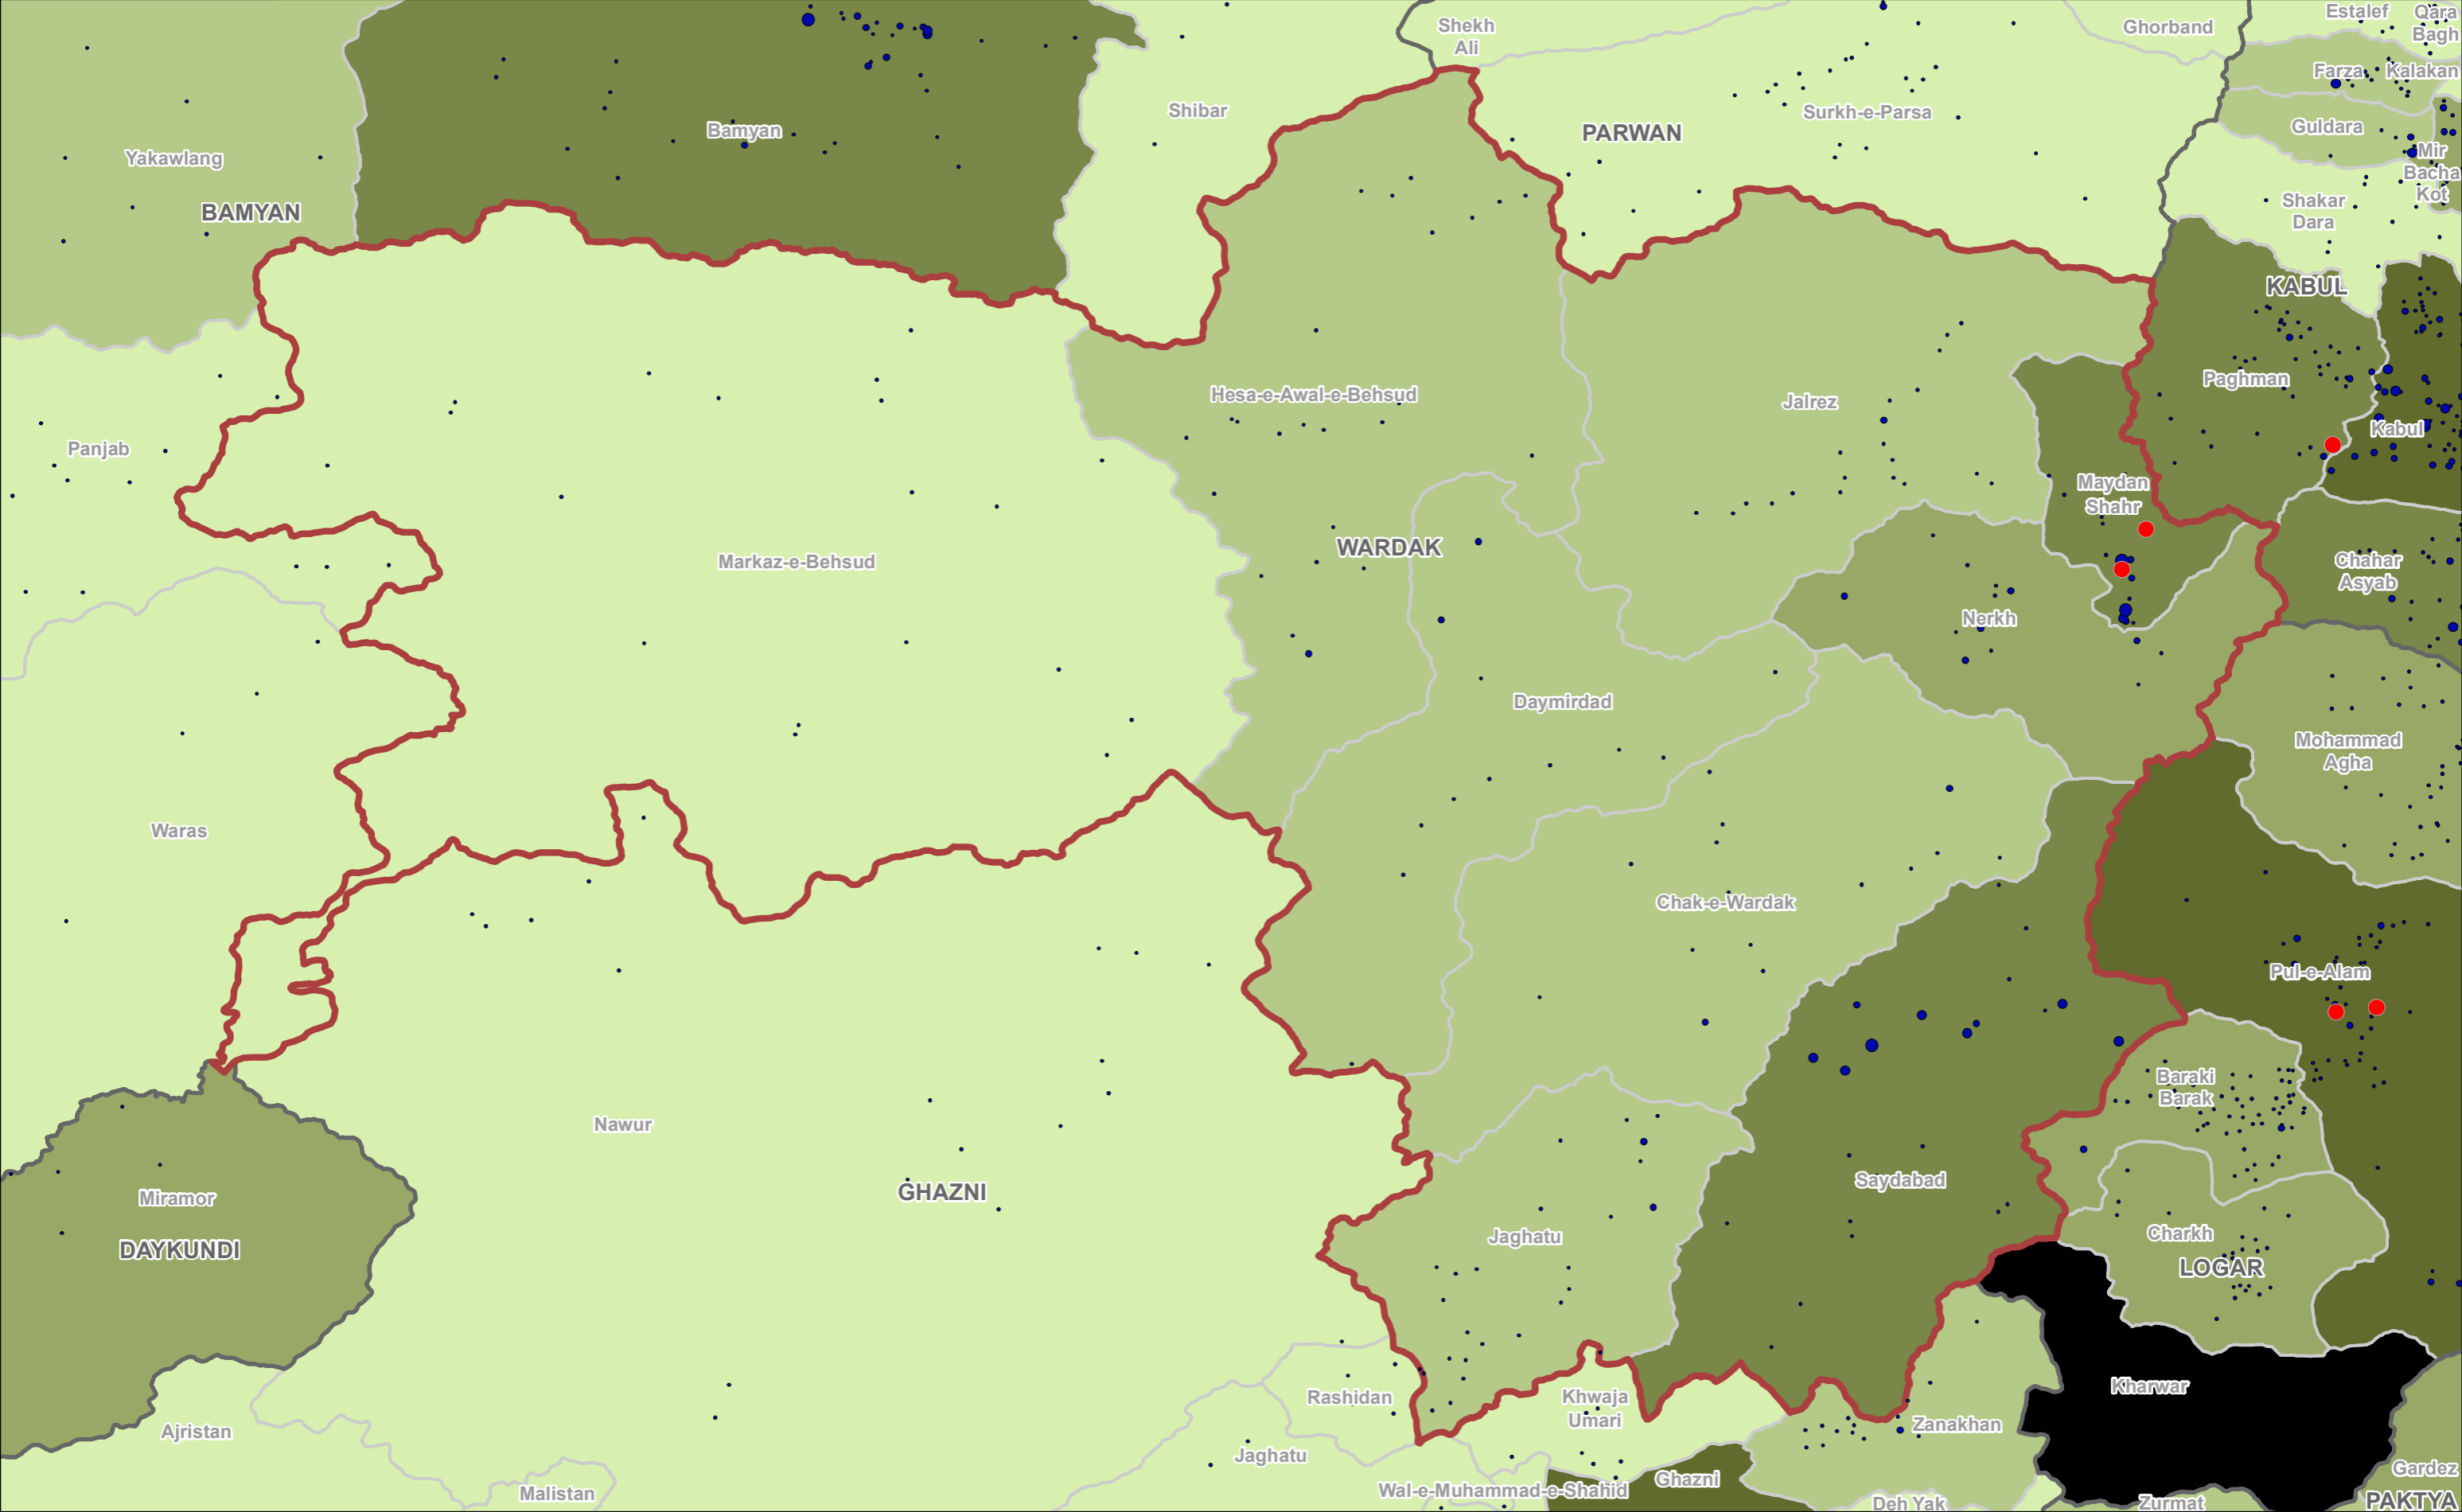

Countries
 Province
 Province of Interest
 District
 Not Accessible

DTM AFGHANISTAN
 Baseline Mobility Assessment | District Level
 | Total Inflow (Returnees+IDPs) | June 2019
 Province: Wardak

Source Data : IOM, AGCHO, AIMS, CSO, OSM | Date production: 09 Oct 2019
 Disclaimer : This map is for illustration purposes only. Names and boundaries on this map do not imply official endorsement or acceptance by IOM.
<https://afghanistan.iom.int/> - email : iomkabuldmailusers@iom.int

DTM AFGHANISTAN
Baseline Mobility Assessment | District Level
| Returnees from Abroad | June 2019

Province: **Wardak**

1 cm = 6 km 1:554,000

Co-funded by the European Union

Source Data : IOM, AGCHO, AIMS, CSO, OSM | Date production: 09 Oct 2019
 Disclaimer : This map is for illustration purposes only. Names and boundaries on this map do not imply official endorsement or acceptance by IOM.
<https://afghanistan.iom.int/> - email : iomkabuldtmailusers@iom.int

Countries
 Province
 Province of Interest
 District
 Not Accessible

DTM AFGHANISTAN
 Baseline Mobility Assessment | District Level
 | Arrival IDPs | June 2019
 Province: Wardak

Source Data : IOM, AGCHO, AIMS, CSO, OSM | Date production: 08 Oct 2019
 Disclaimer : This map is for illustration purposes only. Names and boundaries on this map do not imply official endorsement or acceptance by IOM.
<https://afghanistan.iom.int/> - email : iomkabuldmailusers@iom.int

Countries
 Province
 Province of Interest
 District
 Not Accessible

DTM AFGHANISTAN
Baseline Mobility Assessment | District Level
| Fled IDPs | June 2019

Province: **Wardak**

Source Data : IOM, AGCHO, AIMS, CSO, OSM | Date production: 09 Oct 2019
 Disclaimer : This map is for illustration purposes only. Names and boundaries on this map do not imply official endorsement or acceptance by IOM.
<https://afghanistan.iom.int/> - email : iomkabuldtmailusers@iom.int