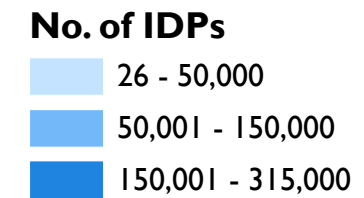

Reasons for Displacement - Insurgency

Source Data : IOM DTM Mobility Tracking . Round 44

Disclaimer : This map is for illustration purpose only. The boundaries and names shown on this map do not imply official endorsement or acceptance by the IOM.