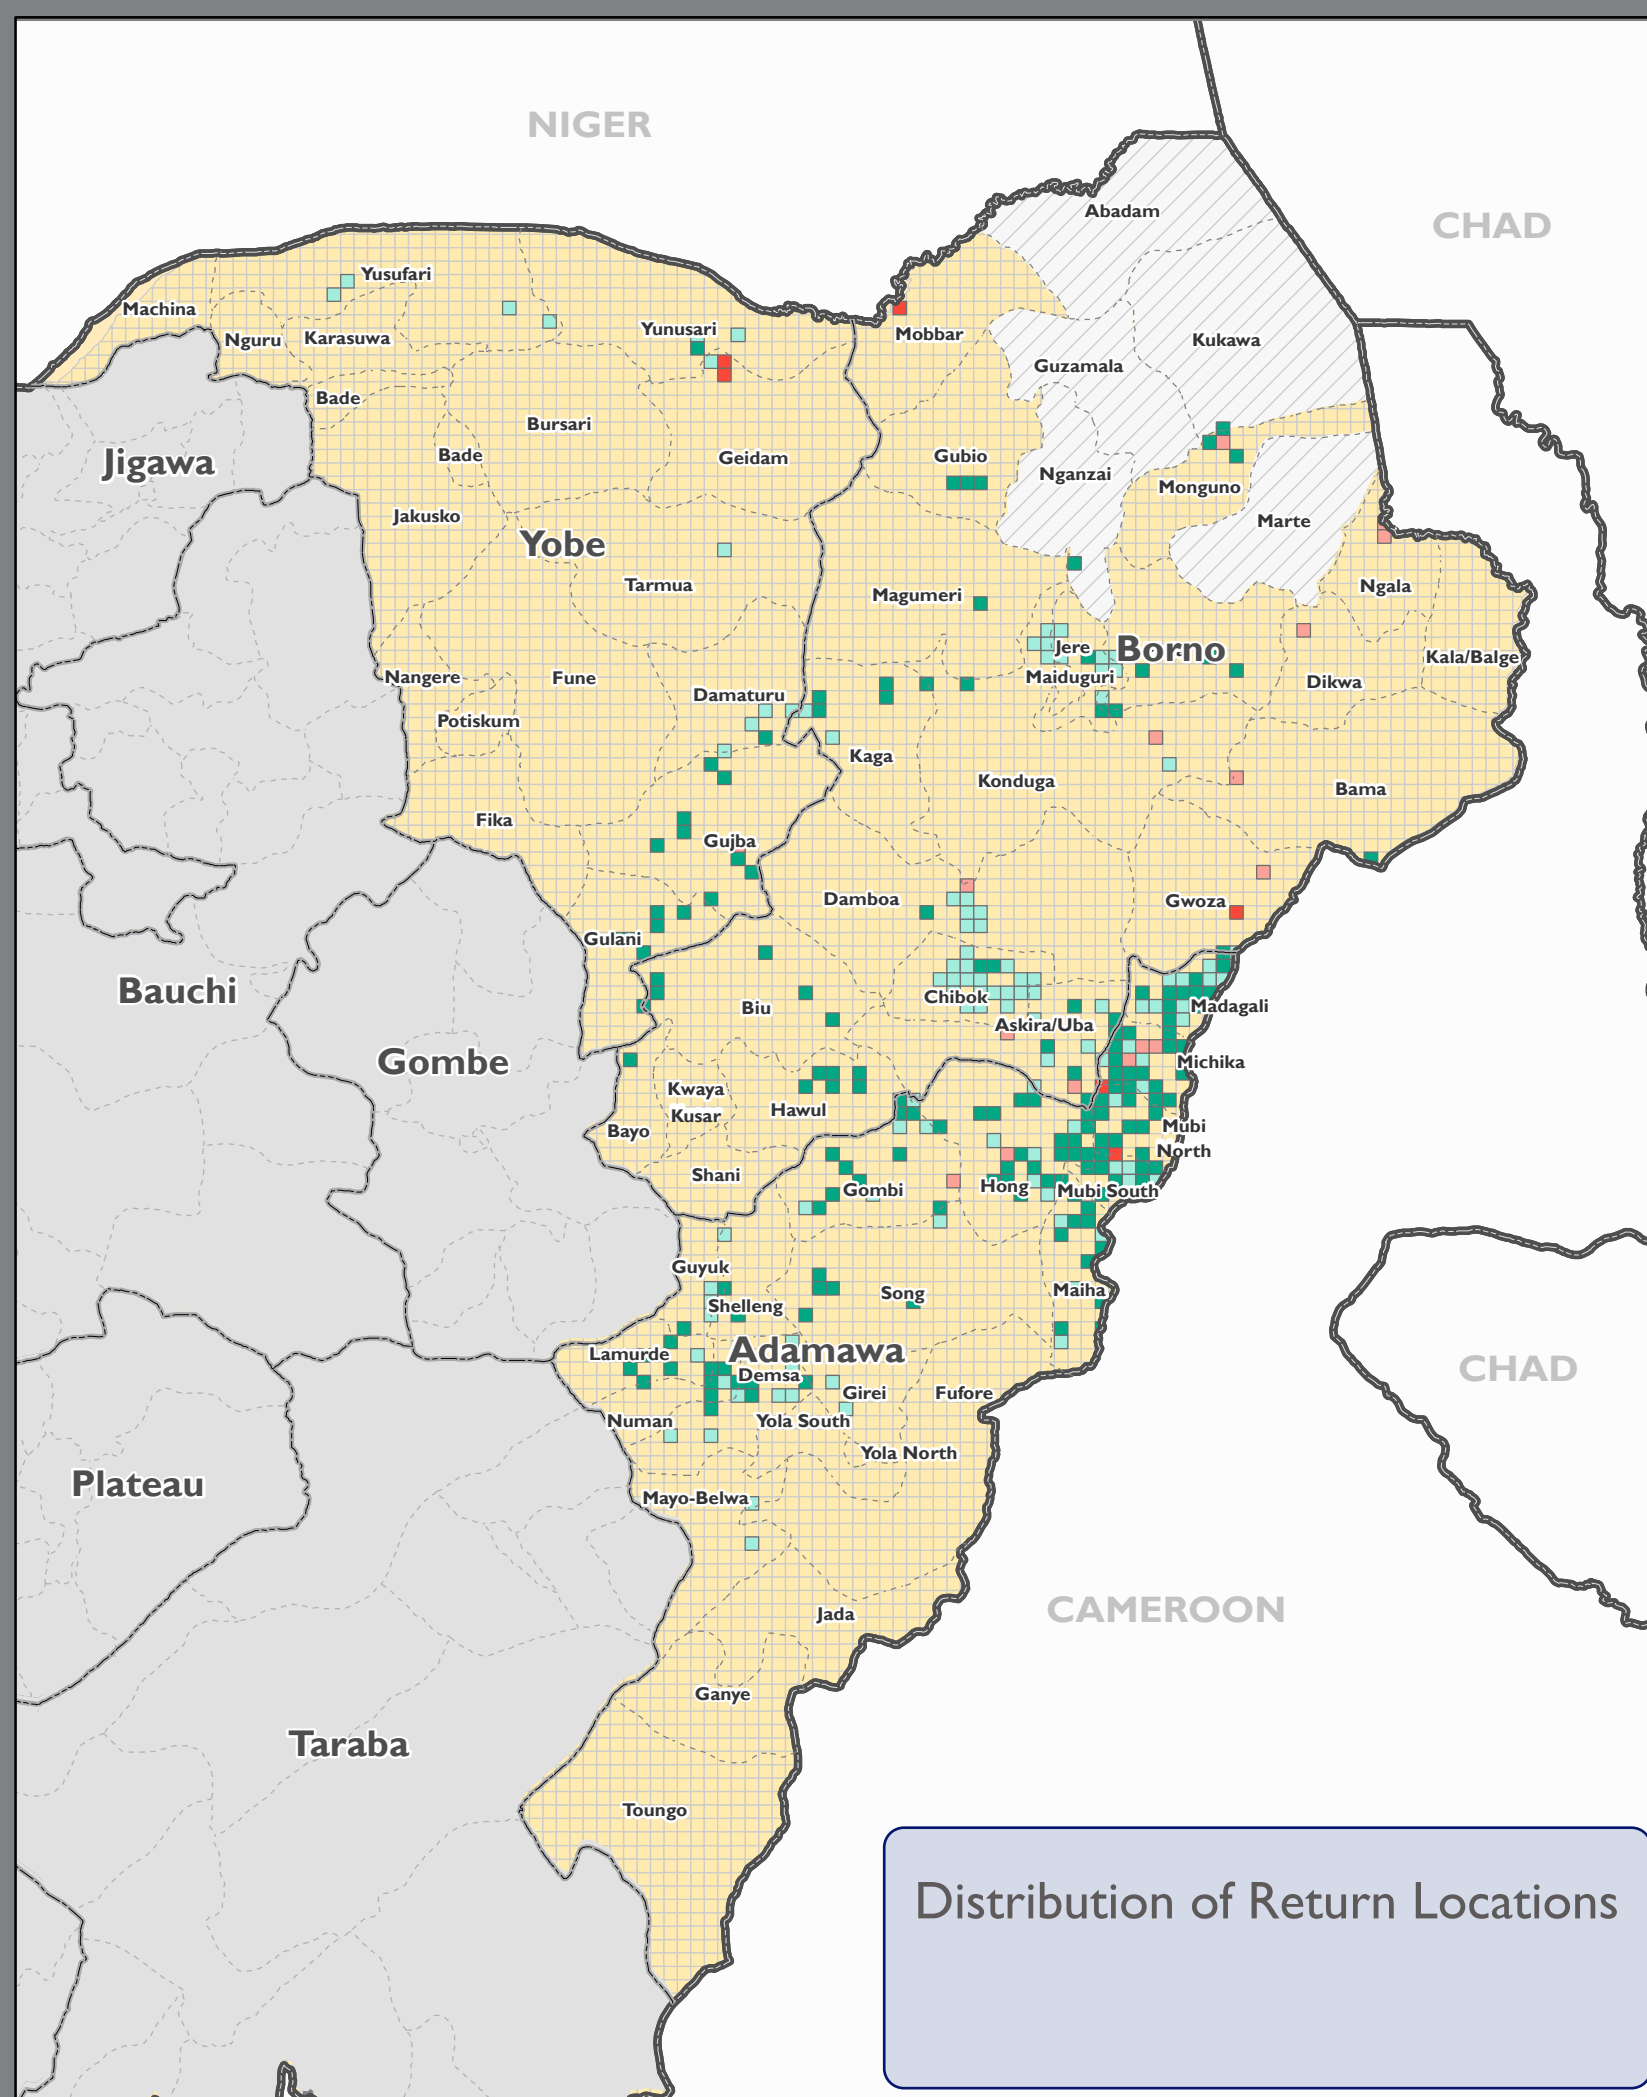

# Nigeria - North East

## Mobility Tracking IDP and Returnee Atlas (Round 46)

- LGA boundary
- State boundary
- Country boundary

### Data source:

IDP data - IOM DTM Mobility Tracking, Round 46  
Boundaries - OCHA Common Operational Datasets

Disclaimer: This map is for illustration purpose only. The boundaries and names shown on this map do not imply official endorsement or acceptance by IOM.

Distribution of Return Locations