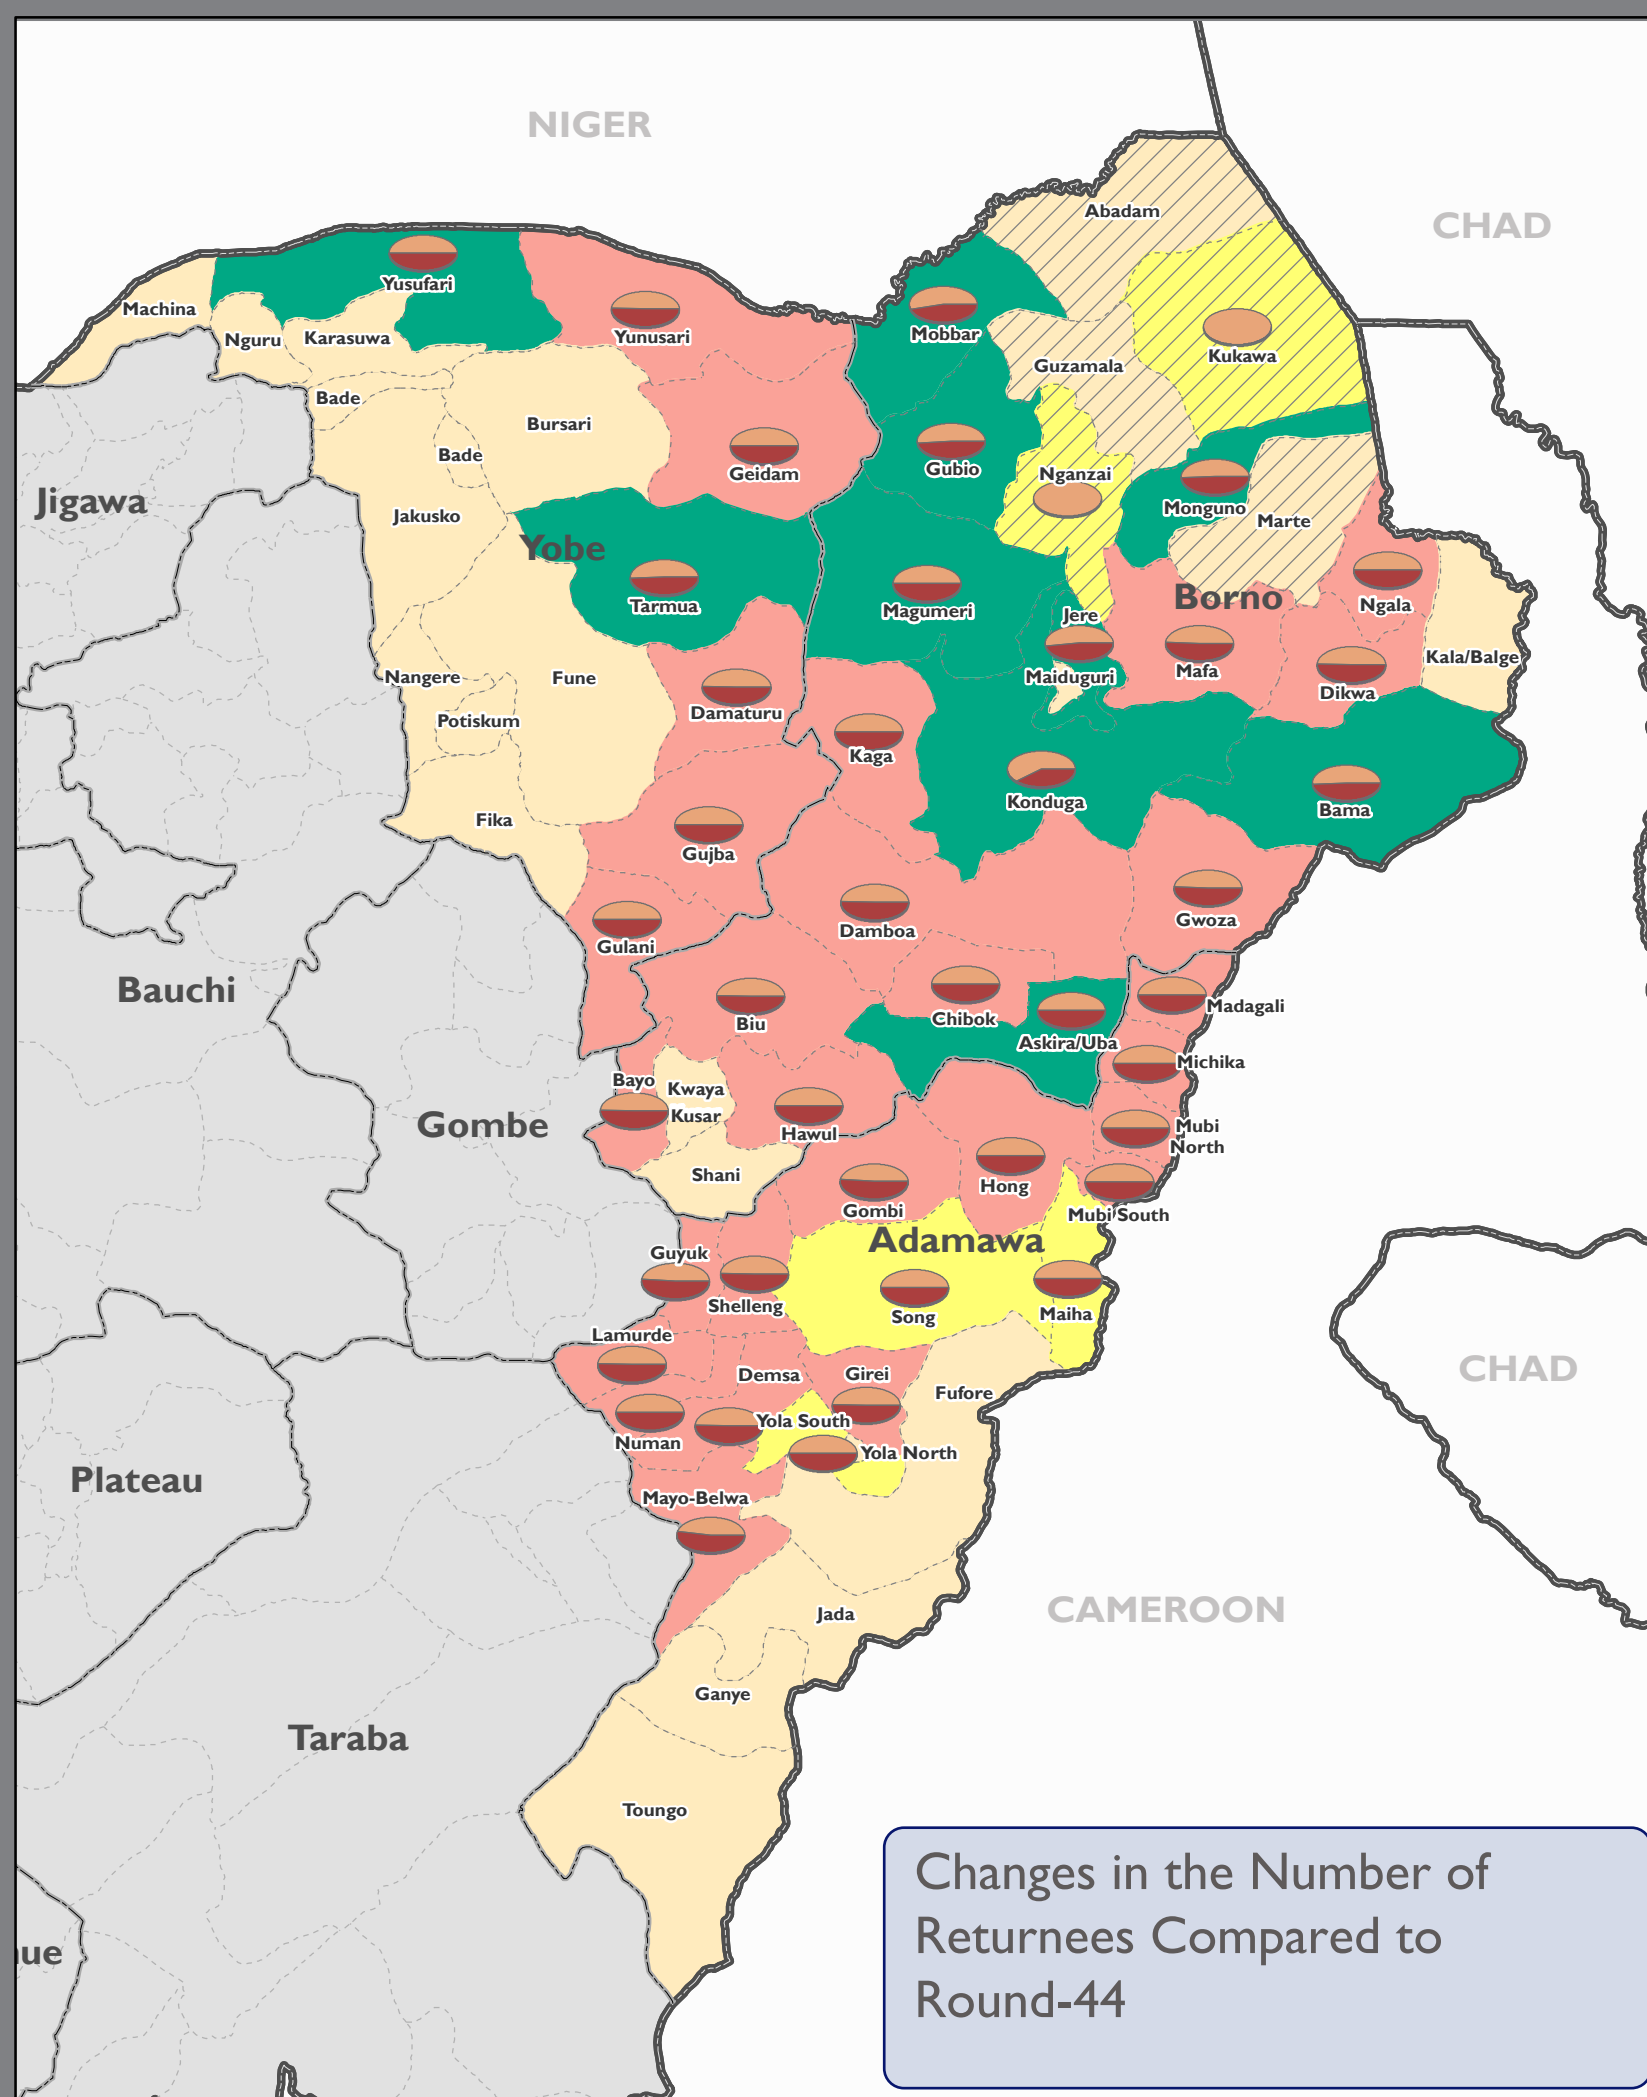

Nigeria - North East

Mobility Tracking IDPs and Returnee Atlas (Round 45)

-  LGA boundary
-  State boundary
-  Country boundary

Assessment Rounds

-  Round-44 Assessment
-  Round-45 Assessment

Returnee Changes (R-45 and R-44)

-  Decrease
-  Increase
-  No change
-  Not Assessed during Round 45

Source Data: IOM DTM Mobility Tracking - Round 45

Disclaimer : This map is for illustration purpose only. The boundaries and names shown on this map do not imply official endorsement or acceptance by IOM.

Changes in the Number of Returnees Compared to Round-44