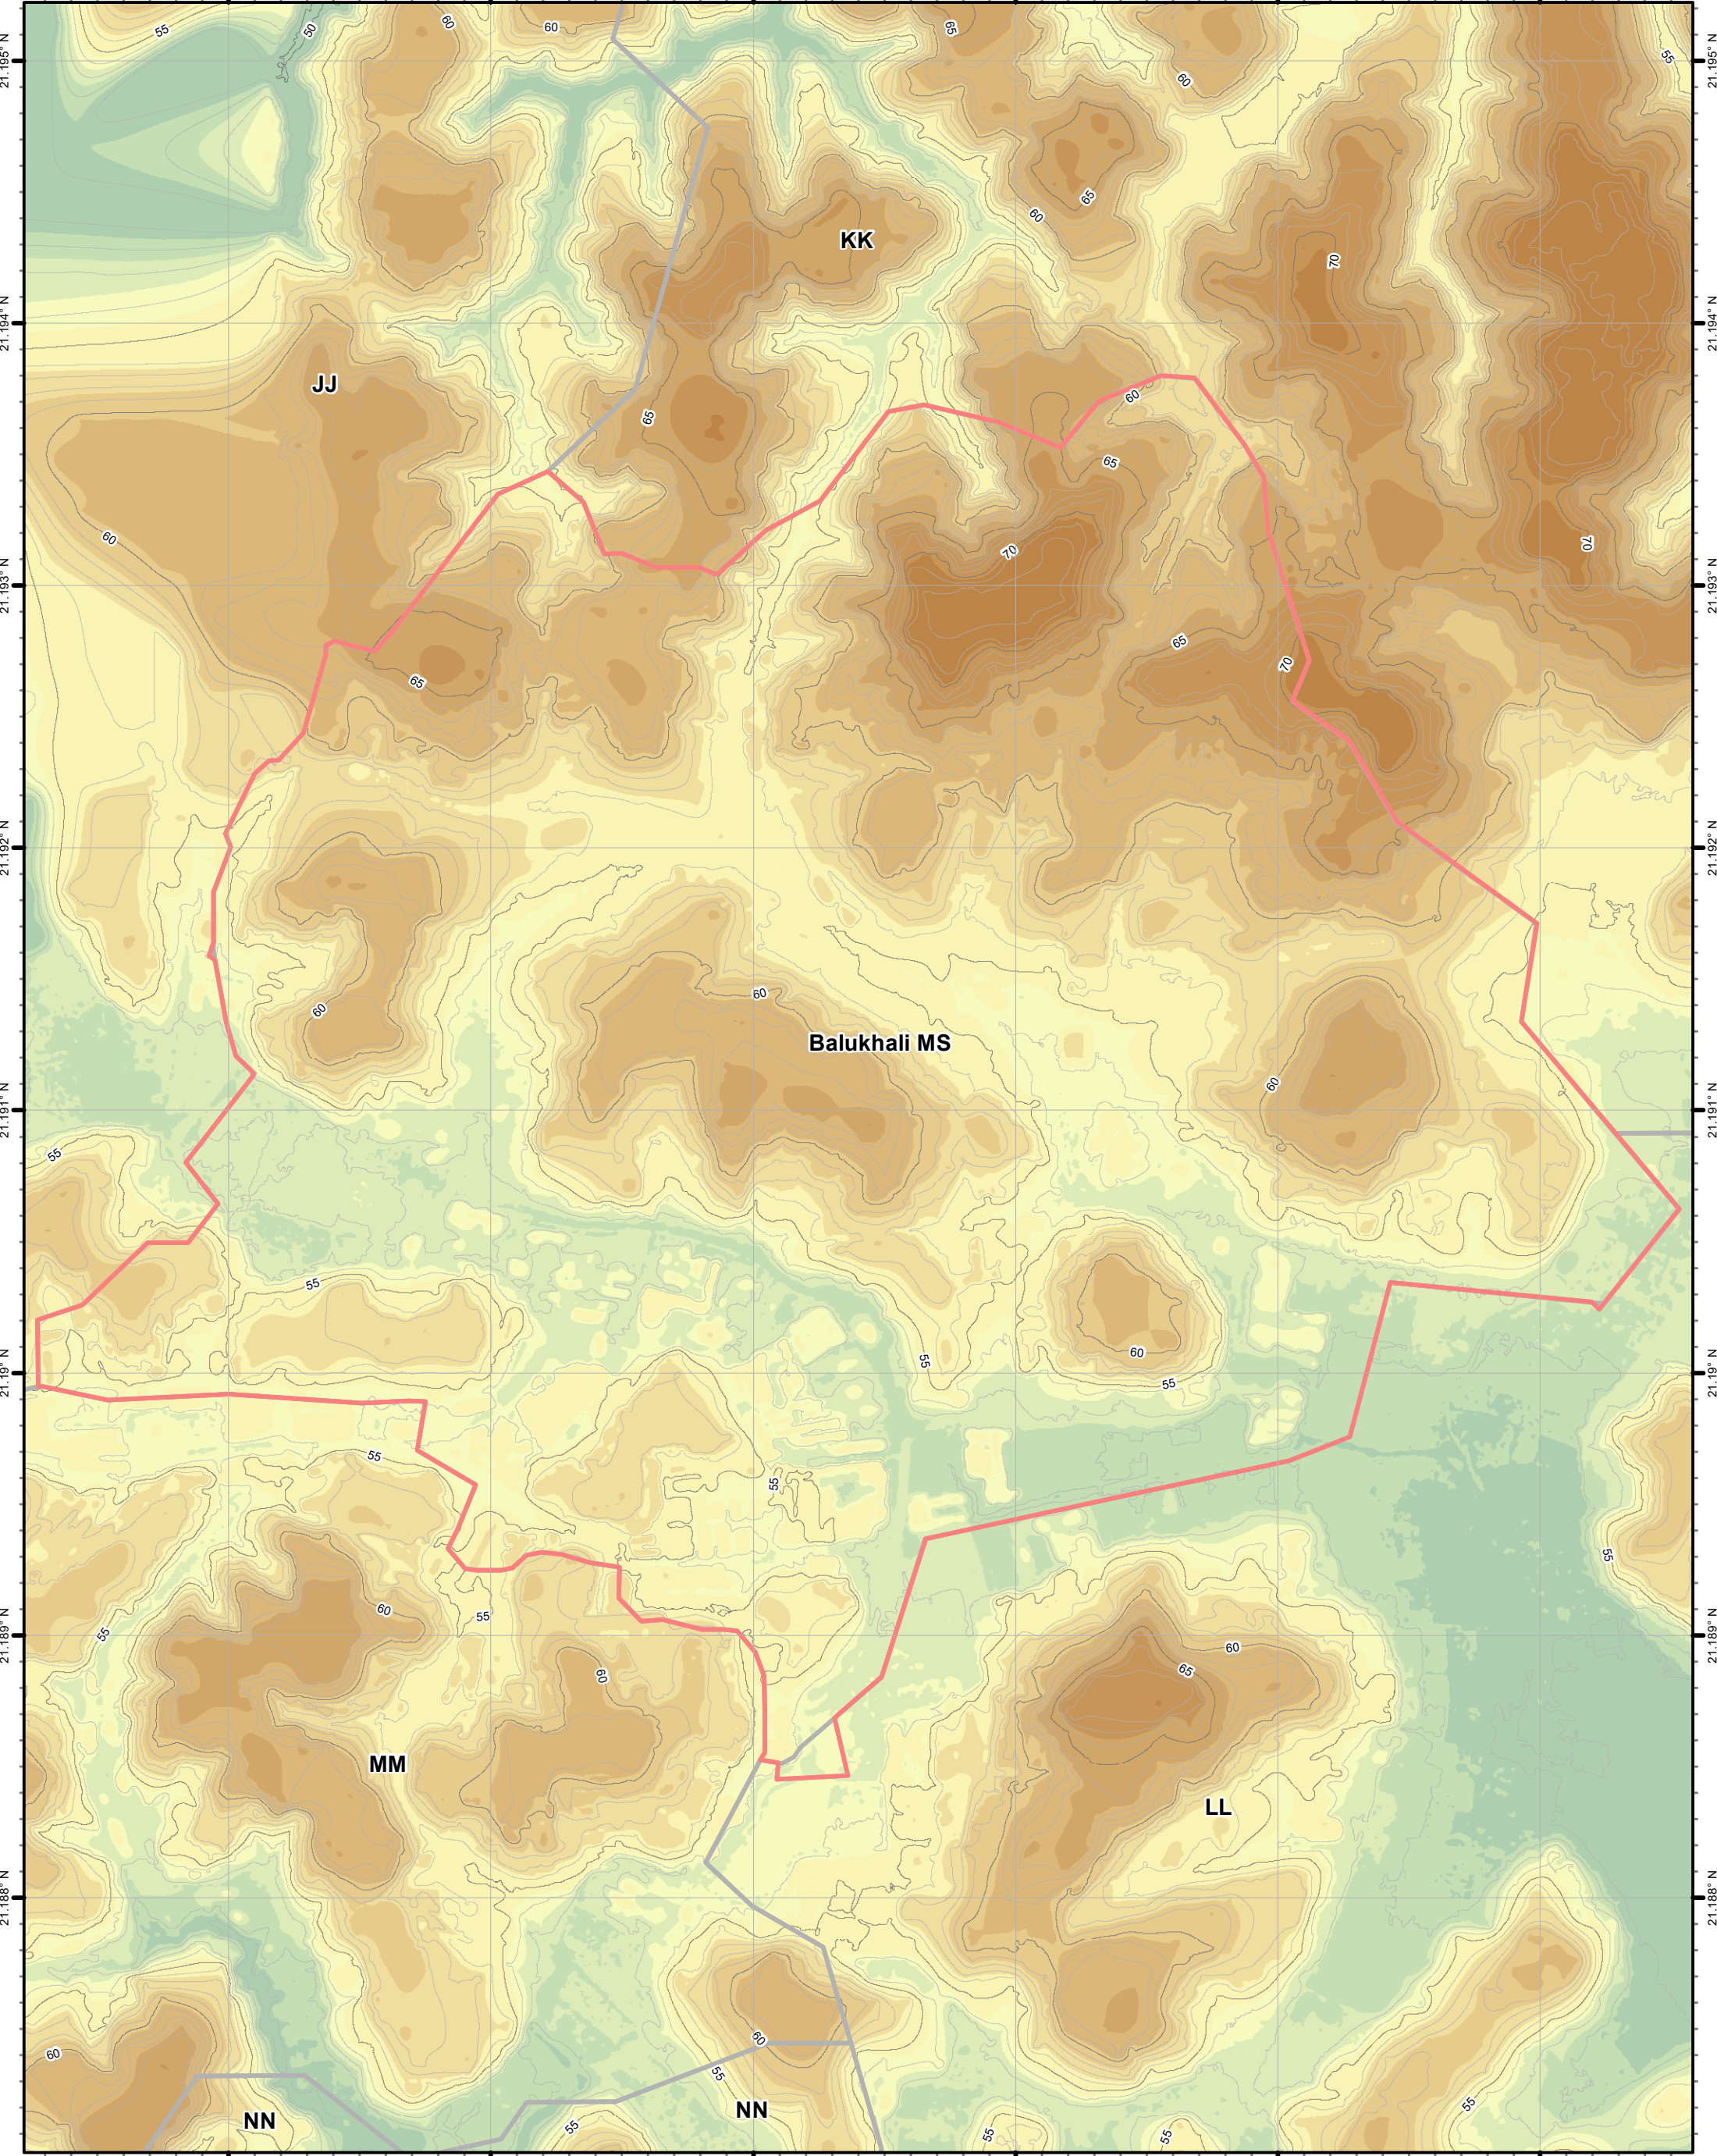

Kutupalong Makeshift Settlement and Extension Site

Bangladesh, Cox's Bazar

Topographic Atlas

Zone: Balukhali MS

International Organization for Migration (IOM)

The UN Migration Agency

Map Production Date : 12 Nov 2017 www.iom.int

1:2,500

Source Data : IOM

Disclaimer : This map is for illustration purposes only. Names and boundaries on this map do not imply official endorsement or acceptance by IOM.

92.157° E 92.158° E 92.159° E 92.16° E 92.161° E 92.162° E

21.188° N 21.189° N 21.191° N 21.192° N 21.193° N 21.194° N 21.195° N