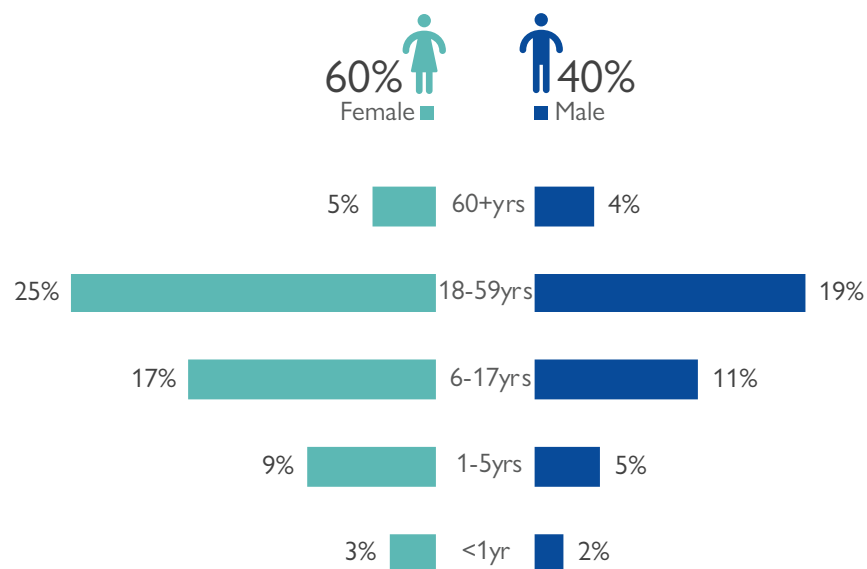

 **Affected Population:** 665 Individuals
  **Damaged Shelters:** None
  **Casualties:** 12
  **Movement Trigger:** Attack

OVERVIEW

The lingering conflict in Nigeria's North East Zone has been the major cause of widespread population displacement. Over 2 million persons have been forced to leave their areas of residence in search of safety and security in neighbouring wards and LGAs.

As a result of the attack, a total of 665 individuals from 133 households were displaced from their communities in Madagali ward towards neighbouring localities within the same ward. The majority of those affected are refugees who are initially displaced from Cameroon. The displaced population is currently residing with residents in the host community and are in need of shelter, NFIs and food.

MOST NEEDED ASSISTANCE (FIG. 1)

AFFECTED WARD

The map is for illustration purposes only. The depiction and use of boundaries, geographic names and related data shown are not warranted to be error free nor do they imply judgment on the legal status of any territory, or any endorsement or acceptance of such boundaries by IOM.
This map represent the number of individuals in the affected locations(ward and LGA)

AGE CLASSIFICATION (FIG. 2)

LOCATION OF INCIDENT (TABLE 1)

State	LGA	Ward	Site Name	Site Type	Cause of Incident	Number of Affected Households	Number of Affected Individuals	Casualties	Male	Female	Children
Adamawa	Madagali	Madagali	Hurgo	Host Community	Attack	70	350	4	135	215	168
	Madagali	Madagali	Mission	Host Community	Attack	63	315	8	134	181	147
Grand Total						133	665	12	269	396	315