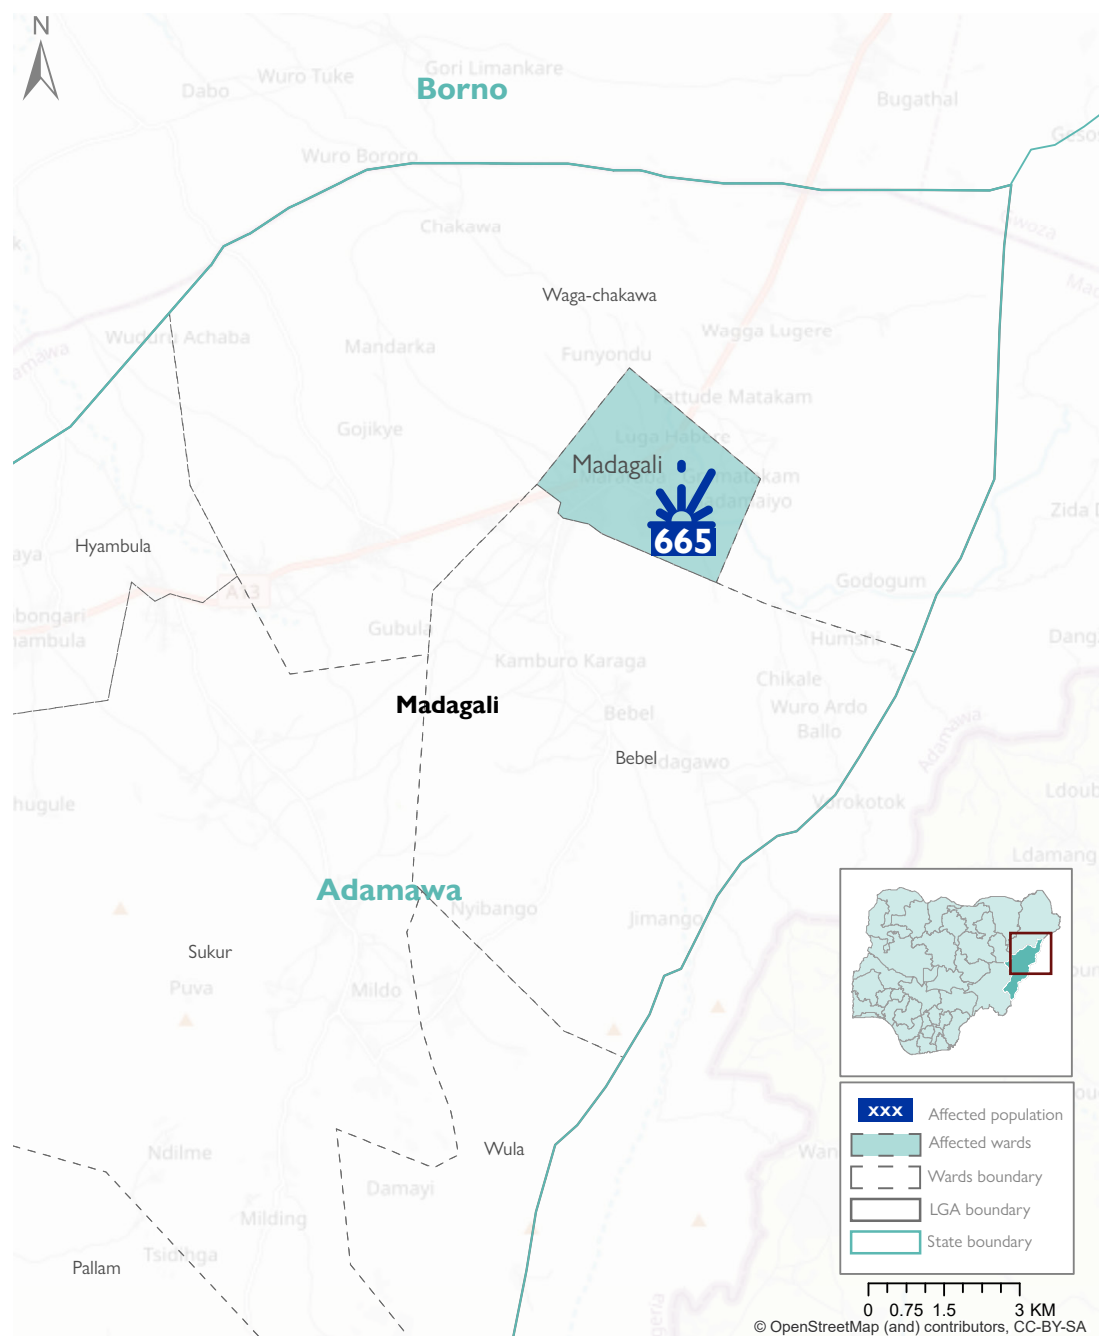

 **Affected Population:** 665 Individuals
  **Damaged Shelters:** None
  **Casualties:** 12
  **Movement Trigger:** Attack

OVERVIEW

The lingering conflict in Nigeria's North East Zone has been the major cause of widespread population displacement. Over 2 million persons have been forced to leave their areas of residence in search of safety and security in neighbouring wards and LGAs.

On 20 June 2022, a Non-State Armed Group (NSAG) carried out an attack in Madagali ward in Madagali LGA of Adamawa State, leading to a wave of population displacement. Following the attack, a rapid assessment was conducted by DTM field staff with the purpose of informing the humanitarian community and government partners, and enabling targeted response. Flash reports utilise direct observation and a broad network of key informants to gather representative data and collect information on the number, profile and immediate needs of the affected population.

As a result of the attack, a total of 665 individuals from 133 households were displaced from their communities in Madagali ward towards neighbouring localities within the same ward. The majority of those affected are refugees who are initially displaced from Cameroon. The displaced population is currently residing with residents in the host community and are in need of shelter, NFIs and food.

MOST NEEDED ASSISTANCE (FIG. 1)

AFFECTED WARD

The map is for illustration purposes only. The depiction and use of boundaries, geographic names and related data shown are not warranted to be error free nor do they imply judgment on the legal status of any territory, or any endorsement or acceptance of such boundaries by IOM.
This map represent the number of individuals in the affected locations(ward and LGA)