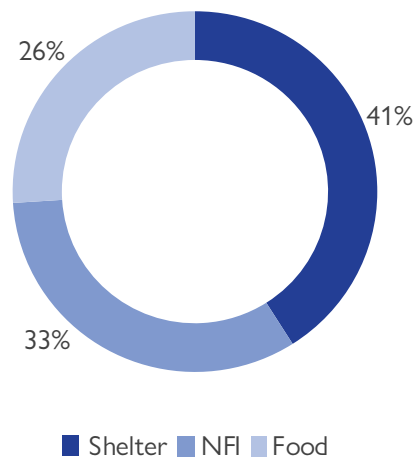

Affected Population: 665 Individuals
Damaged Shelters: None
Casualties: 12
Movement Trigger: Attack

OVERVIEW

The lingering conflict in Nigeria's North East Zone has been the major cause of widespread population displacement. Over 2 million persons have been forced to leave their areas of residence in search of safety and security in neighbouring wards and LGAs.

On 20 June 2022, a Non-State Armed Group (NSAG) carried out an attack in Madagali ward in Madagali LGA of Adamawa State, leading to a wave of population displacement. Following the attack, a rapid assessment was conducted by DTM field staff with the purpose of informing the humanitarian community and government partners, and enabling targeted response. Flash reports utilise direct observation and a broad network of key informants to gather representative data and collect information on the number, profile and immediate needs of the affected population.

As a result of the attack, a total of 665 individuals from 133 households were displaced from their communities in Madagali ward towards neighbouring localities within the same ward. The majority of those affected are refugees who are initially displaced from Cameroon. The displaced population is currently residing with residents in the host community and are in need of shelter, NFIs and food.

MOST NEEDED ASSISTANCE (FIG. 1)