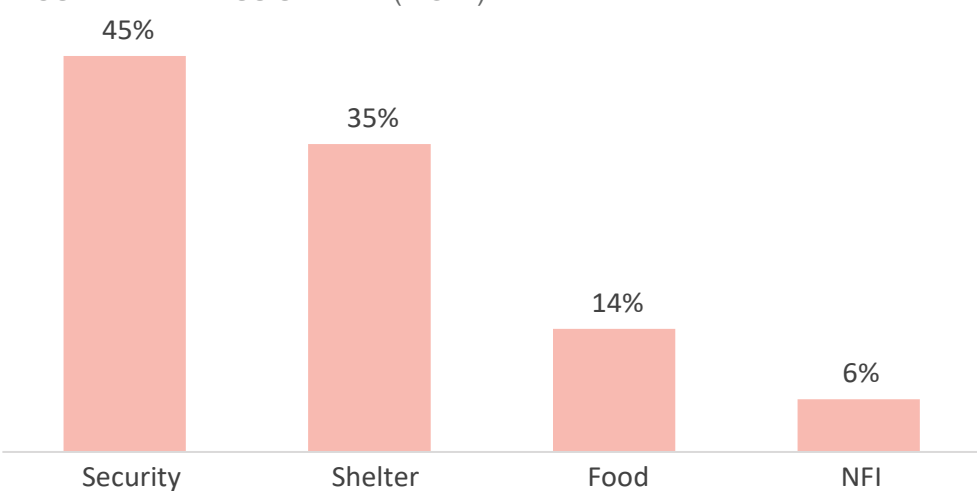

MOST NEEDED ASSISTANCE (FIG. 2)