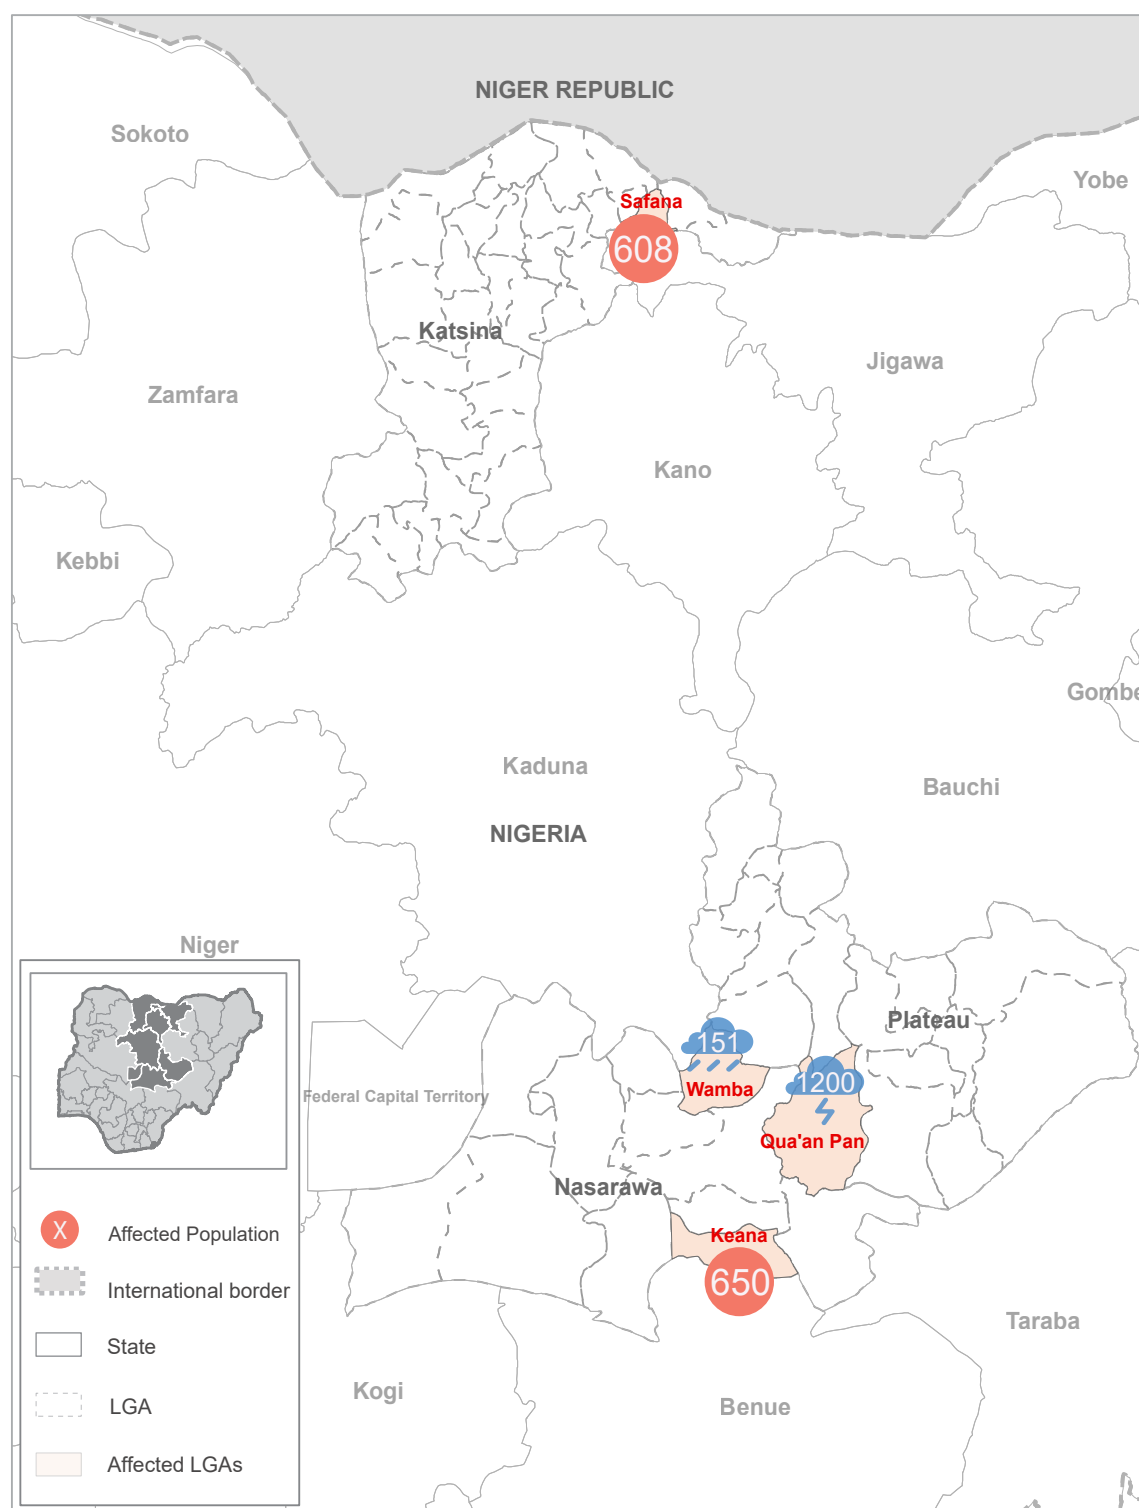

Affected Population:
2,609 Individuals

Damaged Shelters:
113

Casualties:
9

Movement Trigger:
Armed attacks/Rainstorm

OVERVIEW

Nigeria's North Central and North West Zones are afflicted with a multidimensional crisis that is rooted in long-standing tensions between ethnic and religious groups and involves attacks by criminal groups and banditry/hirabah (such as kidnapping and grand larceny along major highways). The crisis has accelerated during the past years because of the intensification of attacks and has resulted in widespread displacement across the region.

Between 03 and 09 May 2021, a rainstorm and armed clashes between herdsmen and farmers, and bandits and local communities have led to new waves of population displacement. Following these events, rapid assessments were conducted by DTM (Displacement Tracking Matrix) field staff with the purpose of informing the humanitarian community and government partners, and enable targeted response. Flash reports utilise direct observation and a broad network of key informants to gather representative data and collect information on the number, profile and immediate needs of affected populations.

The Latest attacks affected 1,258 individuals including 6 injuries and 9 fatalities in Safana LGA of Katsina State and Keana LGA of Nasarawa State. The attacks caused people to flee to neighbouring localities. The rainstorm affected 1,351 individuals in Wamba LGA of Nasarawa State and Qua'an Pan LGA of Plateau State.

GENDER (FIG. 1)

MOST NEEDED ASSISTANCE (FIG. 2)

AFFECTED LOCATIONS

The map is for illustration purposes only. The depiction and use of boundaries, geographic names and related data shown are not warranted to be error free nor do they imply judgment on the legal status of any territory, or any endorsement or acceptance of such boundaries by IOM.