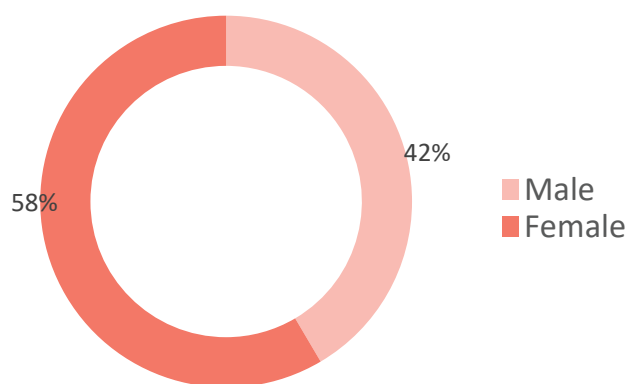

OVERVIEW

Nigeria's North Central and North West Zones are afflicted with a multidimensional crisis that is rooted in long-standing tensions between ethnic and religious groups and involves attacks by criminal groups and banditry/hirabah (such as kidnapping and grand larceny along major highways). The crisis has accelerated during the past years because of the intensification of attacks and has resulted in widespread displacement across the region.

Between 03 and 09 May 2021, a rainstorm and armed clashes between herdsmen and farmers, and bandits and local communities have led to new waves of population displacement. Following these events, rapid assessments were conducted by DTM (Displacement Tracking Matrix) field staff with the purpose of informing the humanitarian community and government partners, and enable targeted response. Flash reports utilise direct observation and a broad network of key informants to gather representative data and collect information on the number, profile and immediate needs of affected populations.

The Latest attacks affected 1,258 individuals including 6 injuries and 9 fatalities in Safana LGA of Katsina State and Keana LGA of Nasarawa State. The attacks caused people to flee to neighbouring localities. The rainstorm affected 1,351 individuals in Wamba LGA of Nasarawa State and Qua'an Pan LGA of Plateau State.

GENDER (FIG. 1)