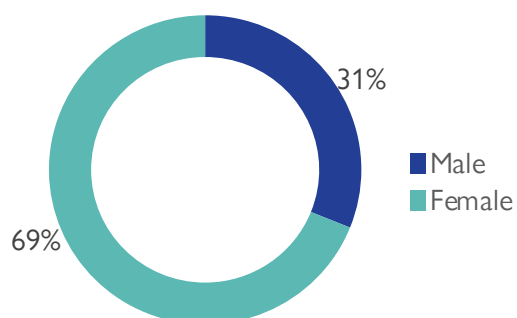

OVERVIEW

Nigeria's north-central and north-west zones are afflicted with a multidimensional crisis that is rooted in long-standing tensions between ethnic and religious groups and involves attacks by criminal groups and banditry/hirabah (such as kidnapping and grand larceny along major highways). The crisis has accelerated during the past years because of the intensification of attacks and has resulted in widespread displacement across the region.

Between 27 December 2021 and 02 January 2022, armed clashes between herdsmen and farmers; and bandits and local communities have led to new waves of population displacement. Following these events, rapid assessments were conducted by DTM (Displacement Tracking Matrix) field staff with the purpose of informing the humanitarian community and government partners, and enable targeted response. Flash reports utilise direct observation and a broad network of key informants to gather representative data and collect information on the number, profile and immediate needs of affected populations.

During the assessment period, the DTM identified an estimated number of 3,997 individuals who were affected by the attacks. A total of 3,988 individuals were displaced to neighbouring wards in the LGAs Gusau and Maradun in Zamfara State. A total of 11 casualties were reported, including 2 injuries and 9 fatalities.

GENDER (FIG. 1)