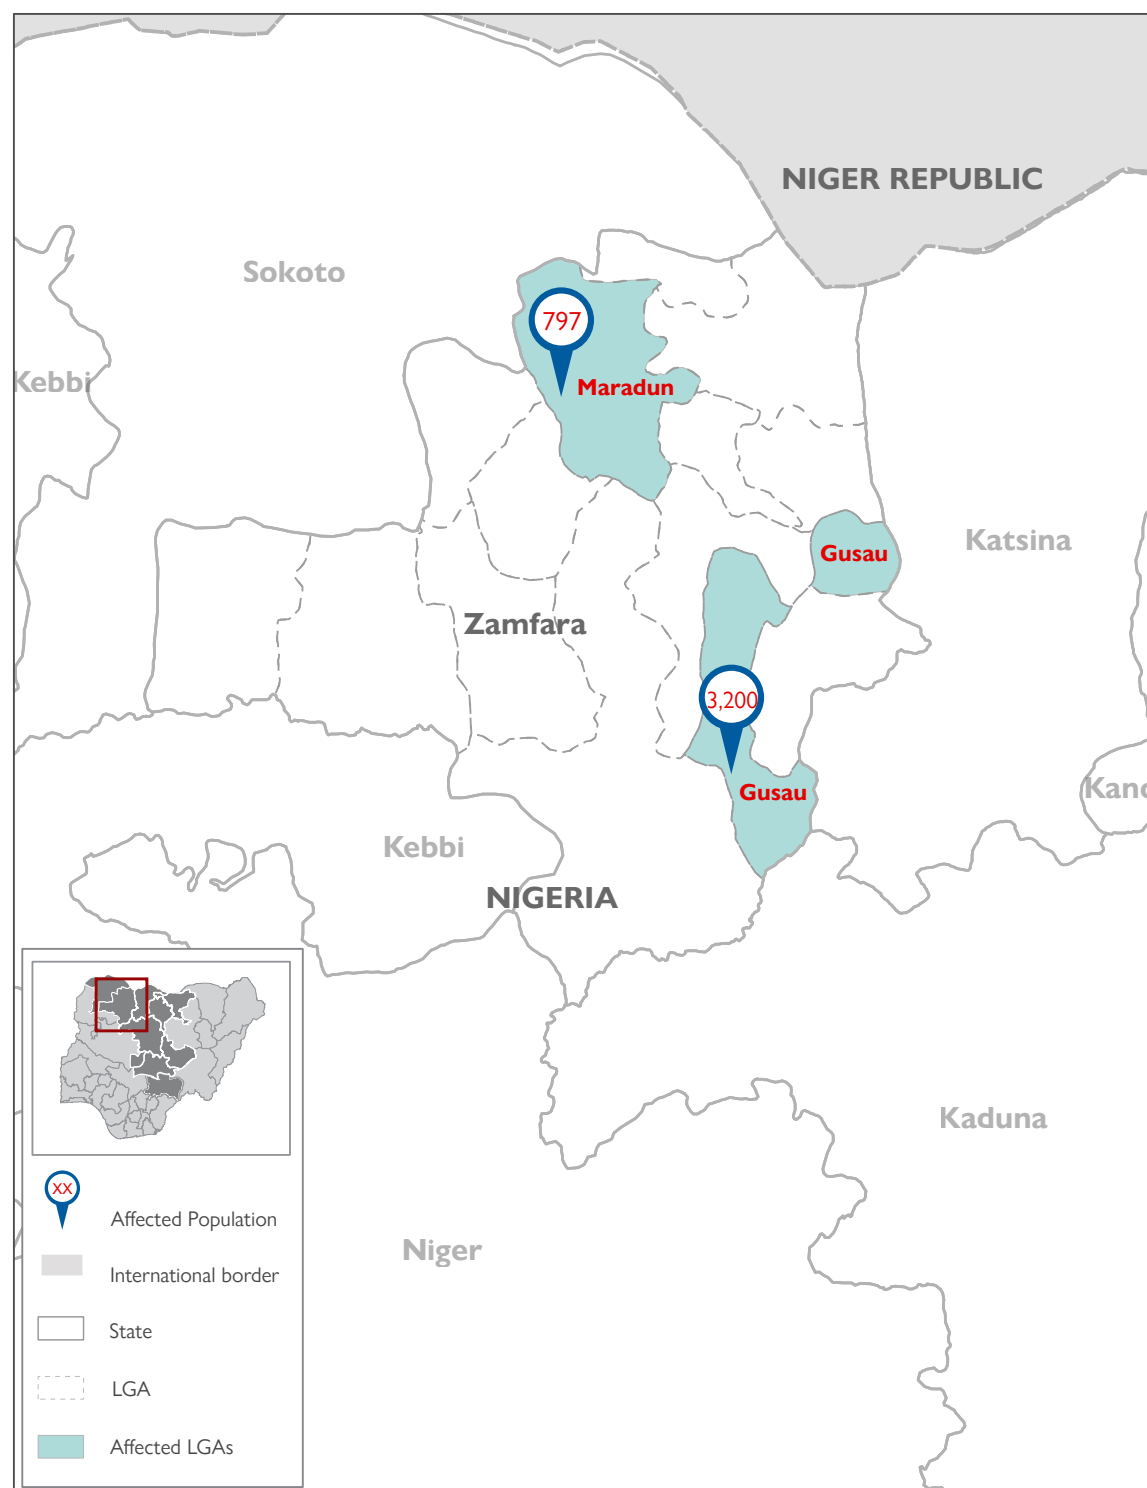

Affected Population:
3,997 Individuals

Damaged Shelters:
None

Casualties:
11

Movement Trigger:
Armed attacks

OVERVIEW

Nigeria's north-central and north-west zones are afflicted with a multidimensional crisis that is rooted in long-standing tensions between ethnic and religious groups and involves attacks by criminal groups and banditry/hirabah (such as kidnapping and grand larceny along major highways). The crisis has accelerated during the past years because of the intensification of attacks and has resulted in widespread displacement across the region.

Between 27 December 2021 and 02 January 2022, armed clashes between herdsmen and farmers; and bandits and local communities have led to new waves of population displacement. Following these events, rapid assessments were conducted by DTM (Displacement Tracking Matrix) field staff with the purpose of informing the humanitarian community and government partners, and enable targeted response. Flash reports utilise direct observation and a broad network of key informants to gather representative data and collect information on the number, profile and immediate needs of affected populations.

During the assessment period, the DTM identified an estimated number of 3,997 individuals who were affected by the attacks. A total of 3,988 individuals were displaced to neighbouring wards in the LGAs Gusau and Maradun in Zamfara State. A total of 11 casualties were reported, including 2 injuries and 9 fatalities.

GENDER (FIG. 1)

MOST NEEDED ASSISTANCE (FIG. 2)

AFFECTED LOCATIONS

The map is for illustration purposes only. The depiction and use of boundaries, geographic names and related data shown are not warranted to be error free nor do they imply judgment on the legal status of any territory, or any endorsement or acceptance of such boundaries by IOM.