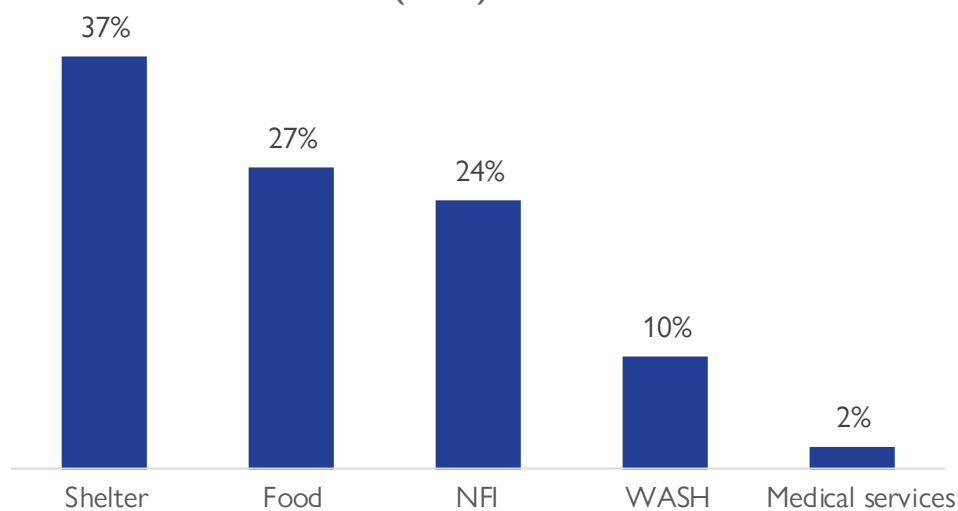

MOST NEEDED ASSISTANCE (FIG. 2)