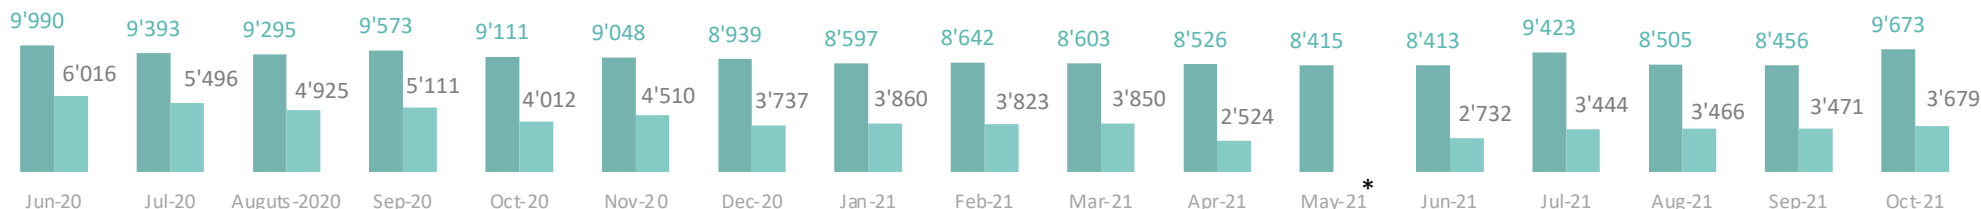

POPULATION COUNT: Naivasha IDP Camp & Masna Collective Centre

Data collection October 2021

In October 2021, the monthly population count was conducted at **Masna Collective Centre** where **3,679 individuals / 908 households** were identified and **Naivasha IDP Camp** where **9,673 individuals / 2,468 households** were counted. The population of Naivasha IDP Camp marginally increased by 1,217 individuals since September 2021.

Monthly population trends at Naivasha IDP Camp and Masna Collective Centre, June 2020 – October 2021

■ Naivasha IDP Camp ■ Masna Collective Centre

* DTM was unable to publish May 2021 population count figures for Masna Collective Centre due to operational constraints.

Population by zone and block, Naivasha IDP Camp (October 2021)

9,673 individuals

2,468 households

52% Zone A

28% Zone B

20% Zone C

Naivasha IDP Camp & Masna Collective Centre by age and sex (October 2021)

Naivasha IDP Camp : 9,673 individuals

49% Male **51%** Female

Masna Collective Centre: 3,679 individuals

49% Male **51%** Female

Methodology

Since biometric registrations or verifications are not feasible on a monthly basis, population counts remain the best possible tool to estimate the sites' populations. Population counts consist of DTM teams visiting each shelter of the site asking how many persons have slept there the previous night (sex and age disaggregated). This provides a snapshot of the population at the time of the count.