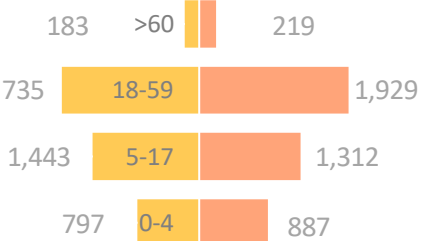

Population by zone and block, Naivasha IDP Camp (October 2021)

9,673 individuals

2,468 households

52% Zone A

28% Zone B

20% Zone C

Naivasha IDP Camp & Masna Collective Centre by age and sex (October 2021)

Naivasha IDP Camp : 9,673 individuals

49% Male **51%** Female

Masna Collective Centre: 3,679 individuals

49% Male **51%** Female

Methodology

Since biometric registrations or verifications are not feasible on a monthly basis, population counts remain the best possible tool to estimate the sites' populations. Population counts consist of DTM teams visiting each shelter of the site asking how many persons have slept there the previous night (sex and age disaggregated). This provides a snapshot of the population at the time of the count.