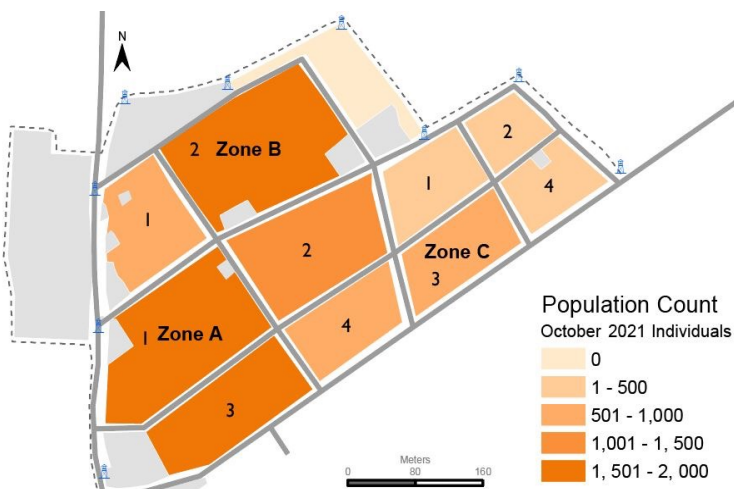

POPULATION COUNT: Naivasha IDP Camp & Masna Collective Centre

Data collection October 2021

In October 2021, the monthly population count was conducted at **Masna Collective Centre** where **3,679 individuals / 908 households** were identified and **Naivasha IDP Camp** where **9,673 individuals / 2,468 households** were counted. The population of Naivasha IDP Camp marginally increased by 1,217 individuals since September 2021.

Monthly population trends at Naivasha IDP Camp and Masna Collective Centre, June 2020 – October 2021

■ Naivasha IDP Camp ■ Masna Collective Centre

* DTM was unable to publish May 2021 population count figures for Masna Collective Centre due to operational constraints.

Population by zone and block, Naivasha IDP Camp (October 2021)

9,673 individuals

2,468 households

52% Zone A

28% Zone B

20% Zone C

Naivasha IDP Camp & Masna Collective Centre by age and sex (October 2021)

Naivasha IDP Camp : 9,673 individuals

49% Male **51%** Female

Masna Collective Centre: 3,679 individuals

49% Male **51%** Female

Methodology

Since biometric registrations or verifications are not feasible on a monthly basis, population counts remain the best possible tool to estimate the sites' populations. Population counts consist of DTM teams visiting each shelter of the site asking how many persons have slept there the previous night (sex and age disaggregated). This provides a snapshot of the population at the time of the count.