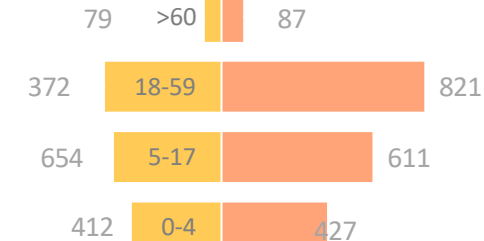

Population by zone and block, Naivasha IDP Camp (October 2021)

9,673 individuals

2,468 households

52% Zone A

28% Zone B

20% Zone C

Naivasha IDP Camp & Masna Collective Centre by age and sex (October 2021)

Naivasha IDP Camp : 9,673 individuals

49% Male **51%** Female

Masna Collective Centre: 3,679 individuals

49% Male **51%** Female

Methodology

Since biometric registrations or verifications are not feasible on a monthly basis, population counts remain the best possible tool to estimate the sites' populations. Population counts consist of DTM teams visiting each shelter of the site asking how many persons have slept there the previous night (sex and age disaggregated). This provides a snapshot of the population at the time of the count.