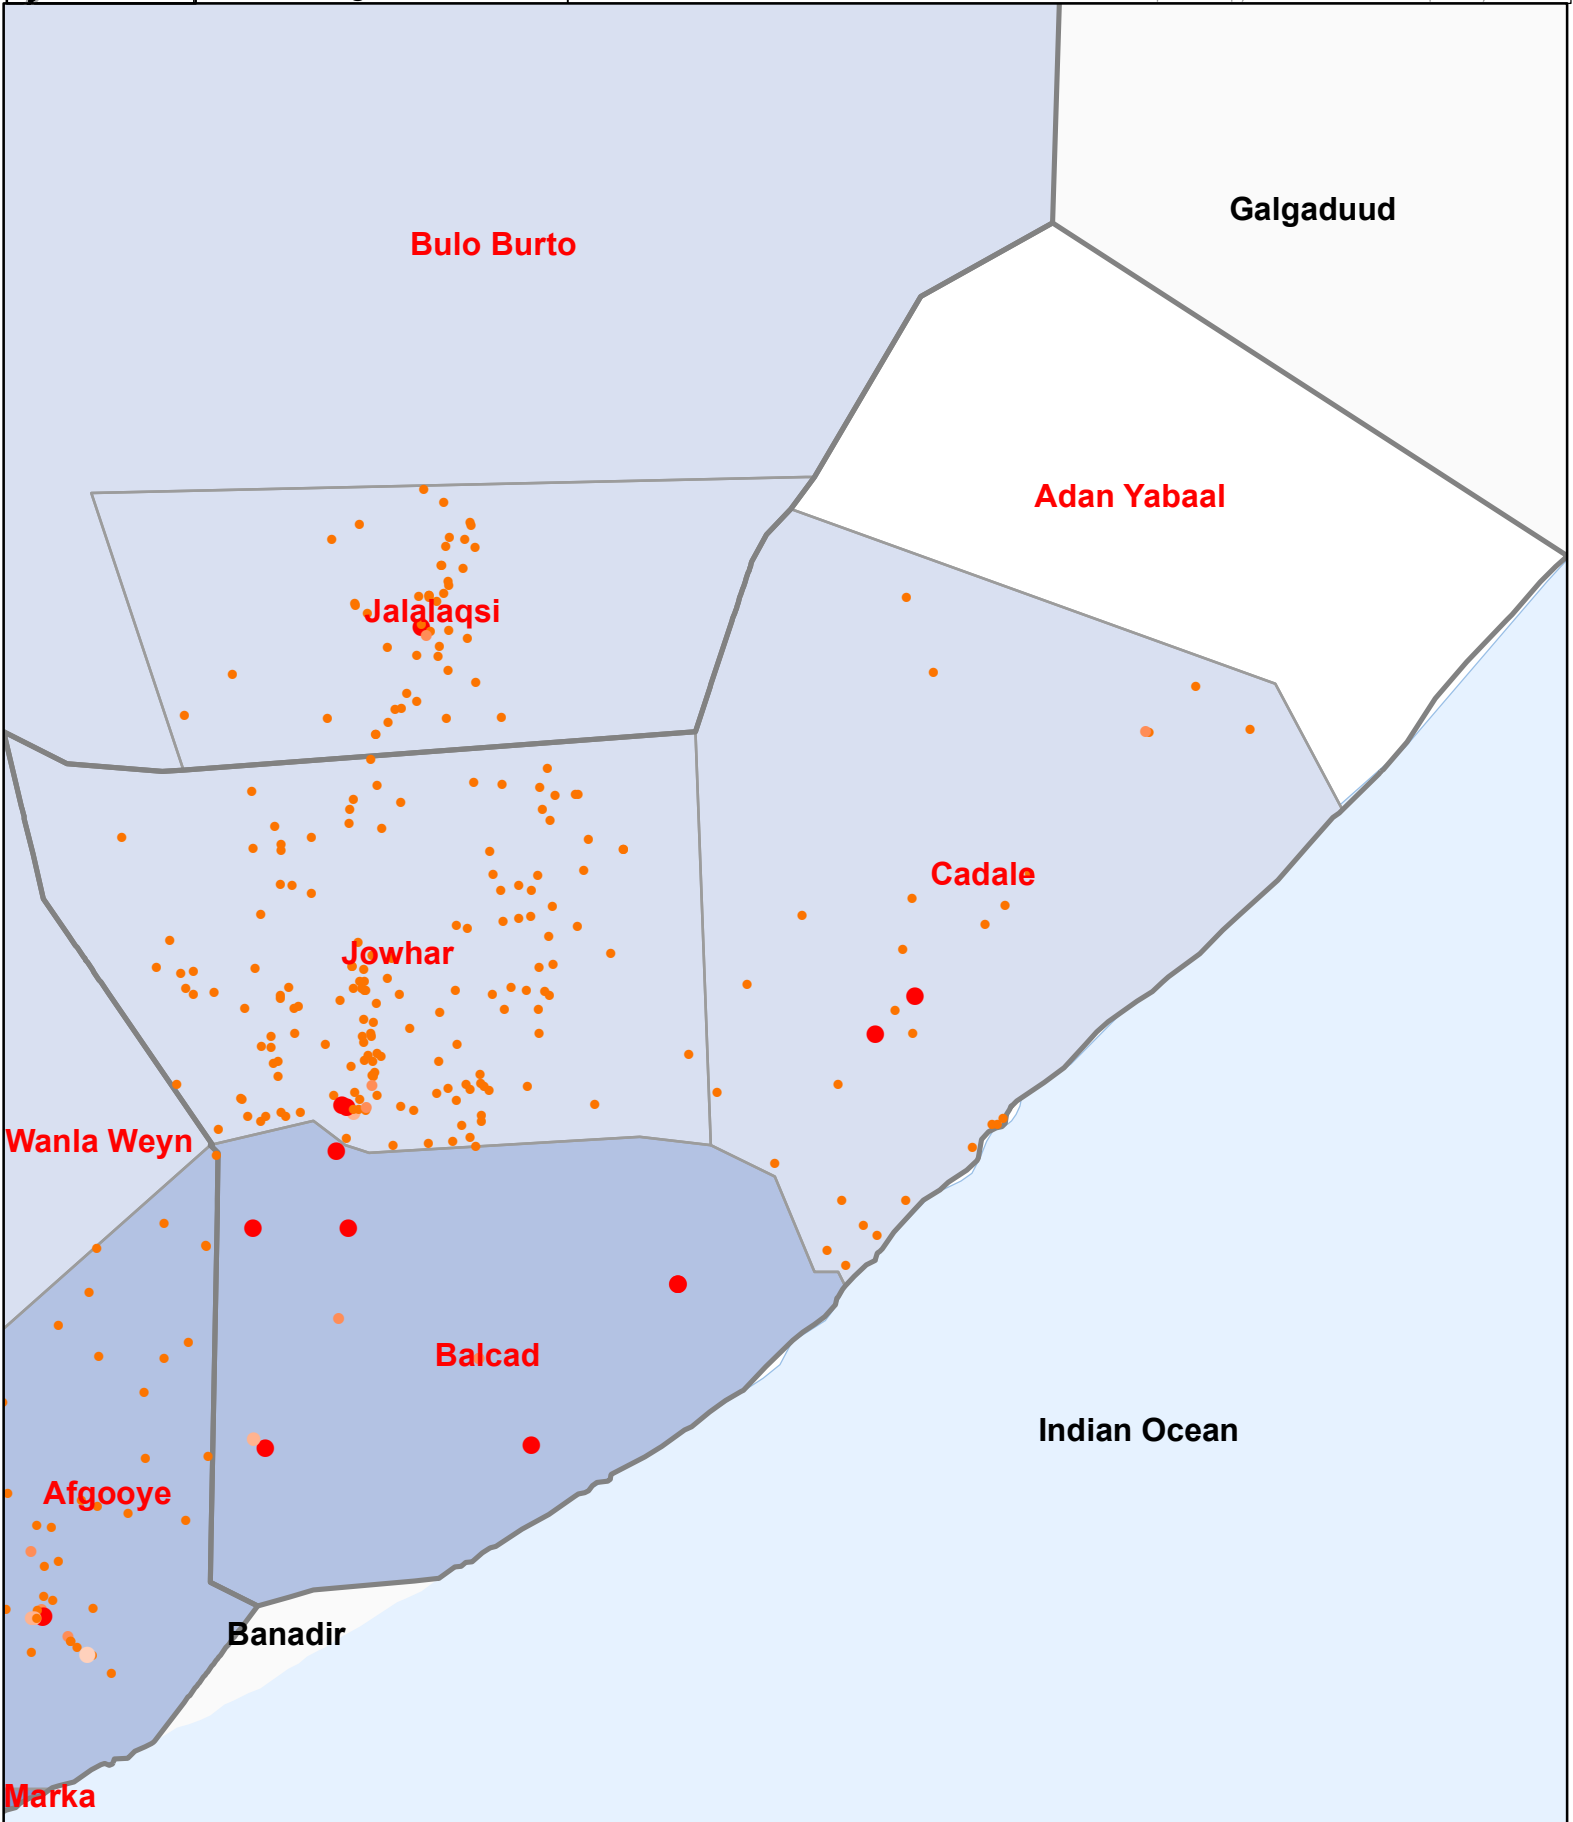

# SOMALIA DTM: Baseline Mobility Assessment Round 1

Region: Hiraan

Map Production Date : 1st June 2020  
displacement.iom.int | dtmsupport@iom.int

Source Data : ESRI, IOM, OCHA, OSM, UNHCR

Disclaimer : This map is for illustration purposes only. Names and boundaries on this map do not imply official endorsement or acceptance by IOM.

# SOMALIA DTM: Baseline Mobility Assessment Round 1

Map Production Date : 1st June 2020  
displacement@iom.int | dtmsupport@iom.int

Region: Middle Shabelle

Source Data : ESRI, IOM, OCHA, OSM, UNHCR

Disclaimer : This map is for illustration purposes only. Names and boundaries on this map do not imply official endorsement or acceptance by IOM.

# SOMALIA DTM: Baseline Mobility Assessment Round 1

Region: Lower Shabelle

Map Production Date : 1st June 2020  
 displacement@iom.int | dtmsupport@iom.int

Source Data : ESRI, IOM, OCHA, OSM, UNHCR

Disclaimer : This map is for illustration purposes only. Names and boundaries on this map do not imply official endorsement or acceptance by IOM.