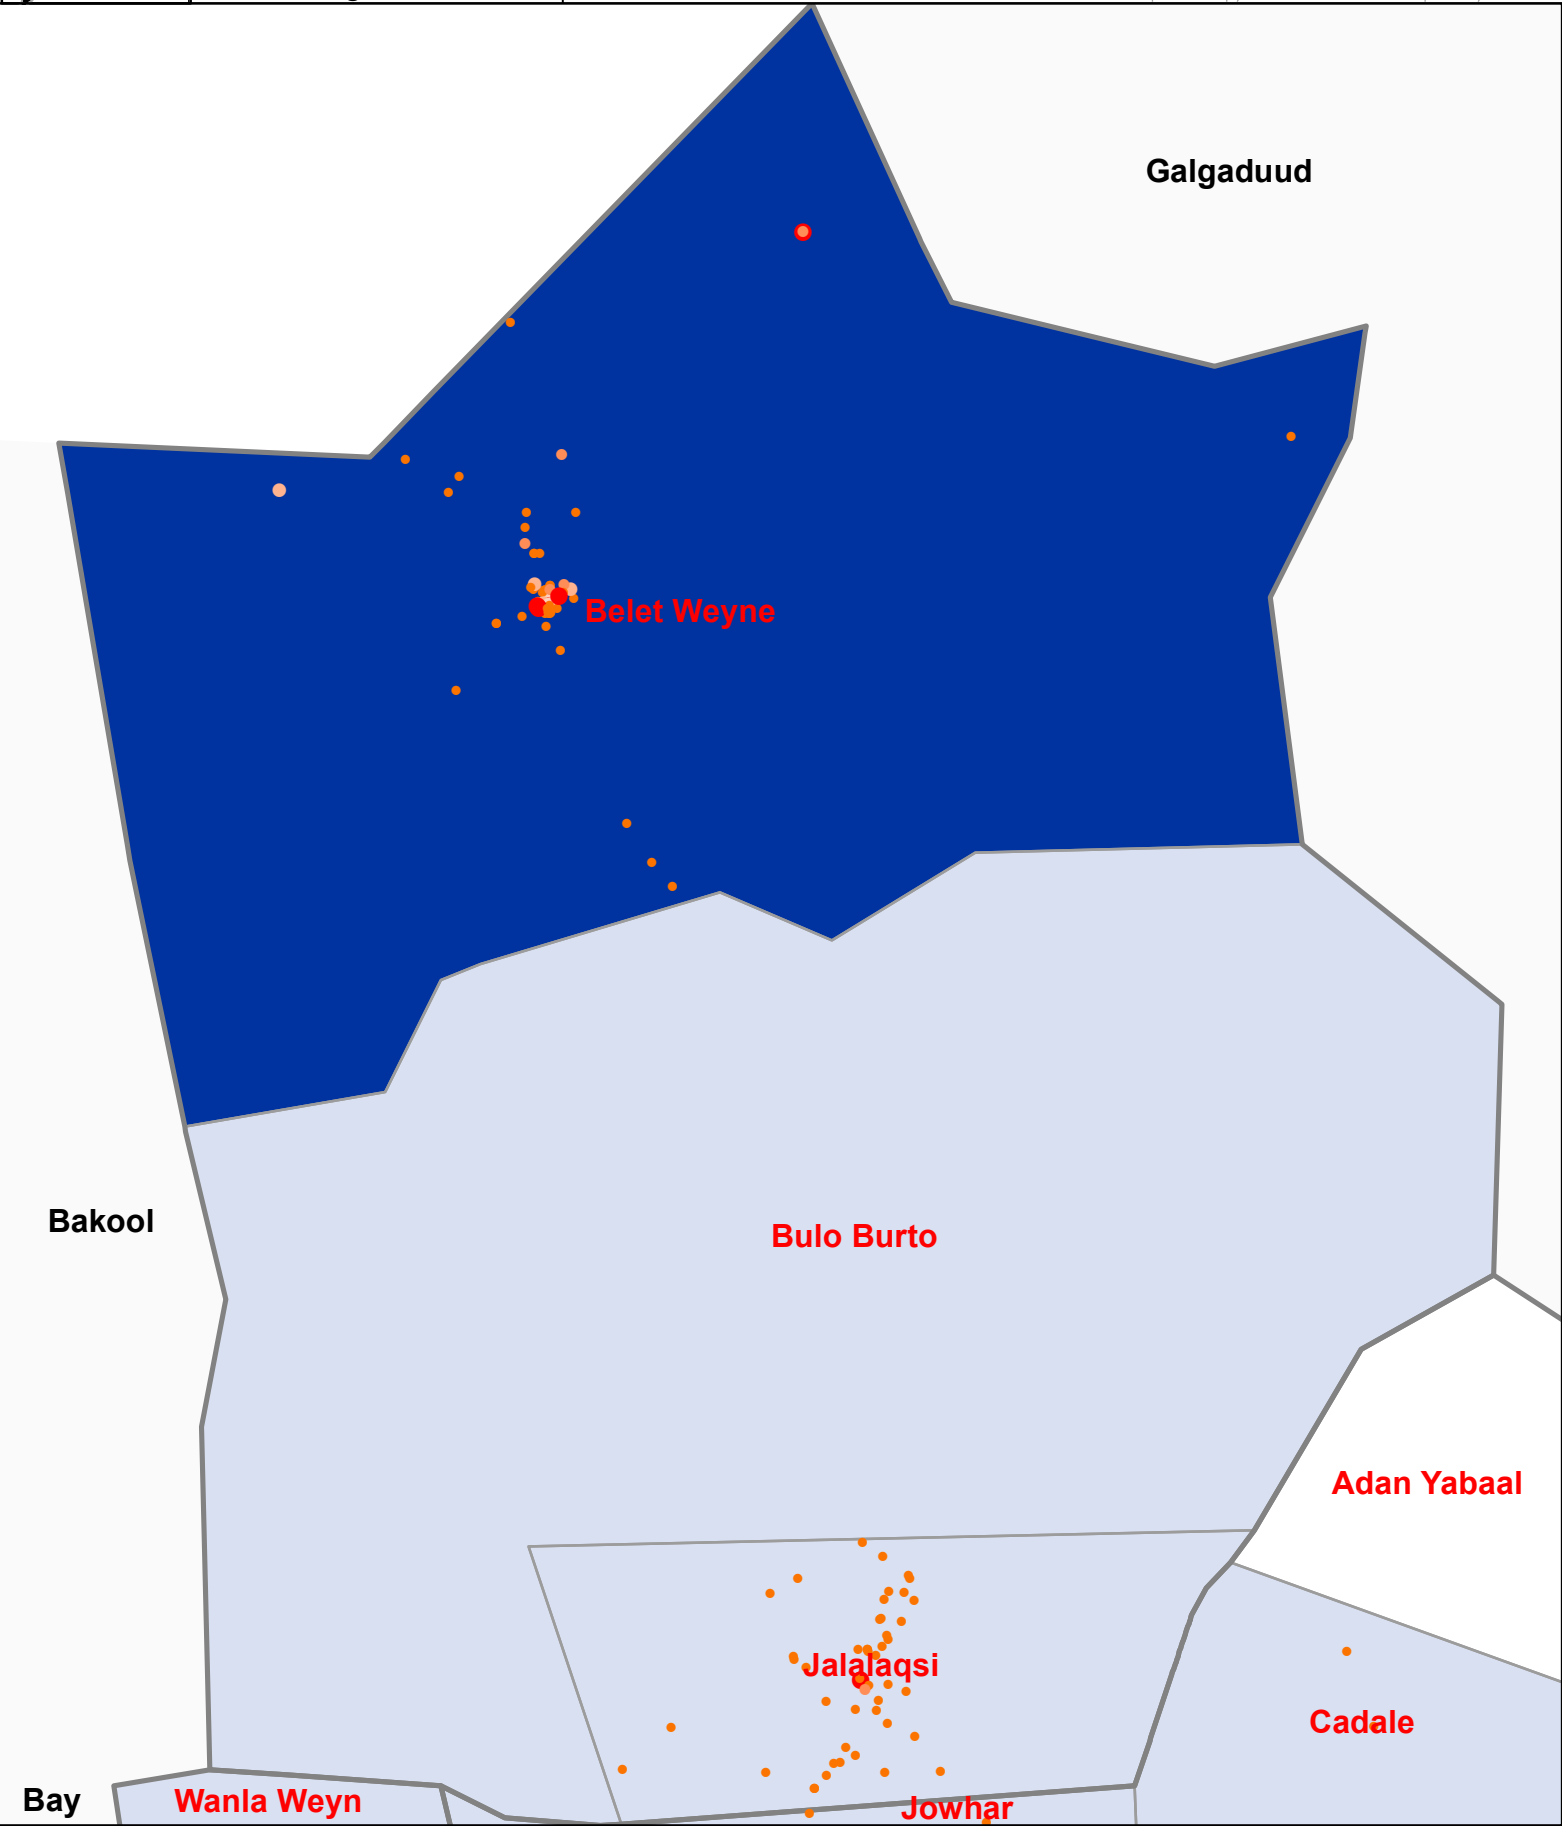

# SOMALIA DTM: Baseline Mobility Assessment Round 1

Region: Hiraan

Map Production Date : 1st June 2020  
displacement.iom.int | dtmsupport@iom.int

Source Data : ESRI, IOM, OCHA, OSM, UNHCR

Disclaimer : This map is for illustration purposes only. Names and boundaries on this map do not imply official endorsement or acceptance by IOM.

# SOMALIA DTM: Baseline Mobility Assessment Round 1

Map Production Date : 1st June 2020  
displacement@iom.int | dtmsupport@iom.int

Region: Middle Shabelle

Source Data : ESRI, IOM, OCHA, OSM, UNHCR

Disclaimer : This map is for illustration purposes only. Names and boundaries on this map do not imply official endorsement or acceptance by IOM.

# SOMALIA DTM: Baseline Mobility Assessment Round 1

Region: Lower Shabelle

Map Production Date : 1st June 2020  
 displacement@iom.int | dtmsupport@iom.int

Source Data : ESRI, IOM, OCHA, OSM, UNHCR

Disclaimer : This map is for illustration purposes only. Names and boundaries on this map do not imply official endorsement or acceptance by IOM.