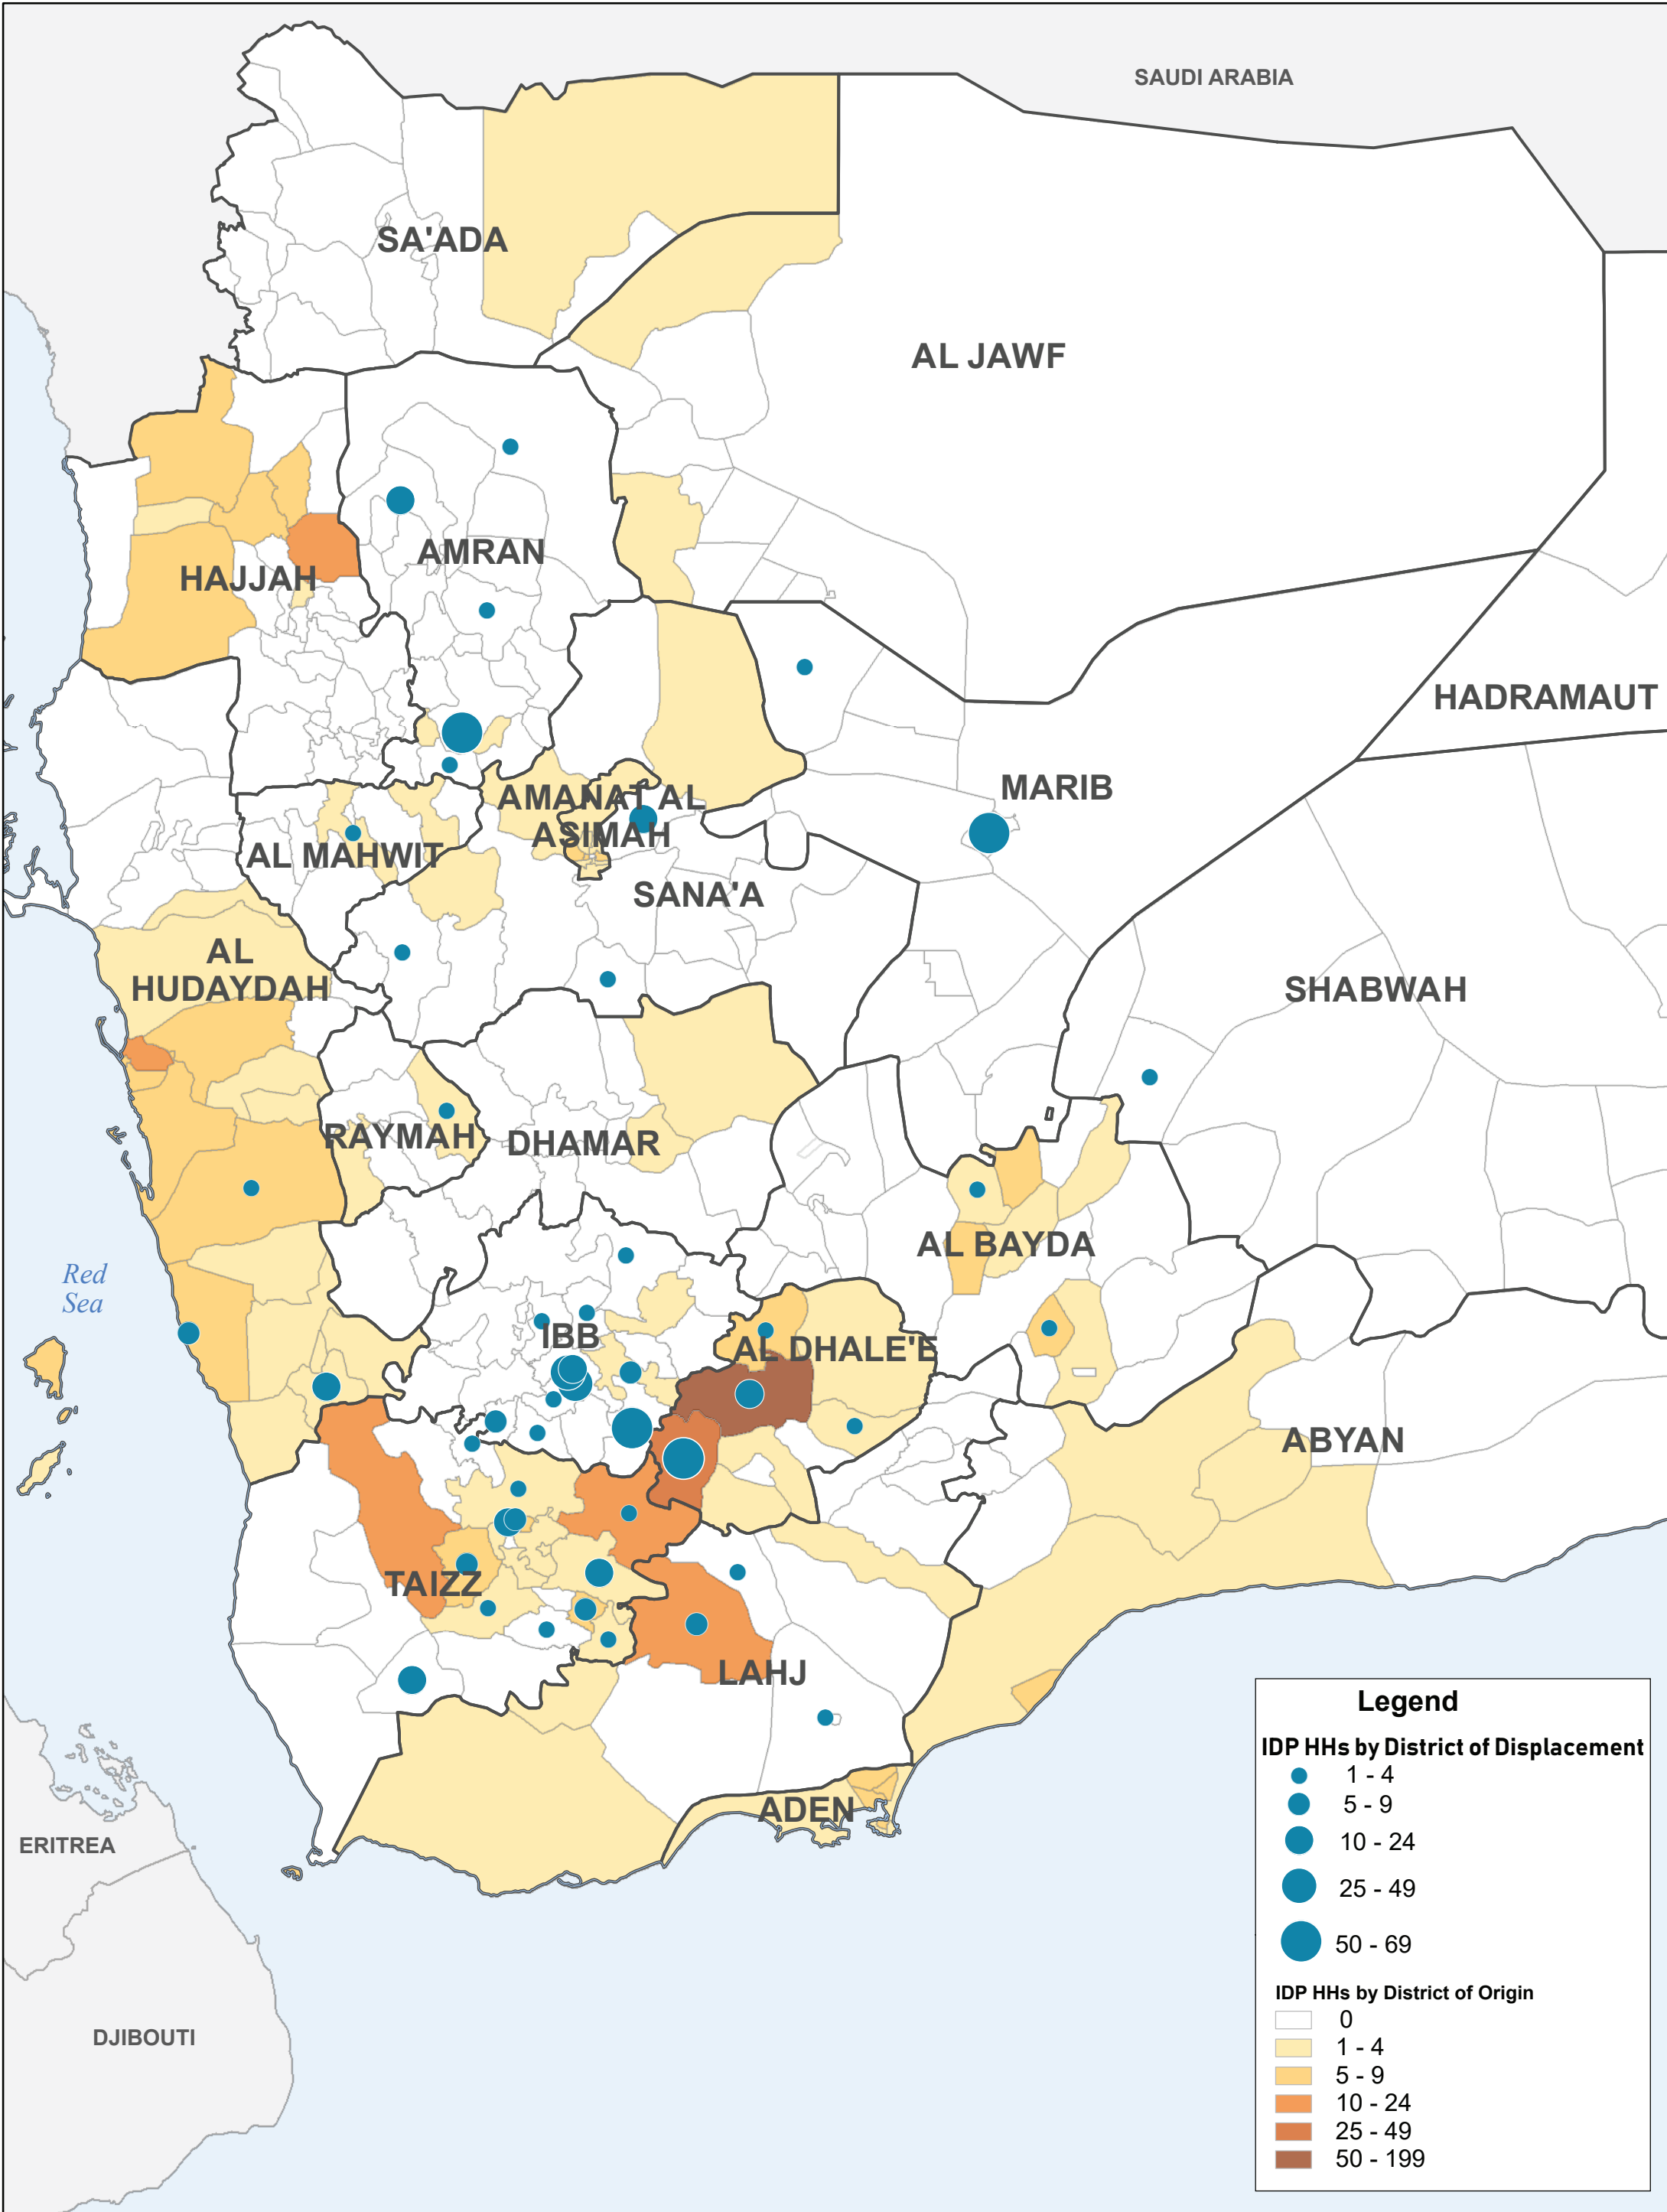

Map of Rpid Displacement Tracking_06 to 12 Oct 2019.

1:920,000 1 cm = 9 km 0 12.5 25 50 75 100 KM

Disclaimer: This map is for illustration purposes only. Names and boundaries on this map do not imply official endorsement or acceptance by IOM.

Source Data : IOM DTM Yemen

Map Production Date : 14 Oct 2019
www.iom.int | iomyemendtm@iom.int

Legend

IDP HHs by District of Displacement

- 1 - 4
- 5 - 9
- 10 - 24
- 25 - 49
- 50 - 69

IDP HHs by District of Origin

- 0
- 1 - 4
- 5 - 9
- 10 - 24
- 25 - 49
- 50 - 199