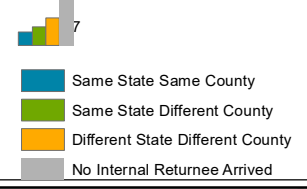

South Sudan

Mobility Tracking Round 10, December 2020

Returnee Origin of Arrival at County

State
County

Disclaimer: This map is for illustration purposes only. Names and boundaries on this map do not imply official endorsement or acceptance by IOM.