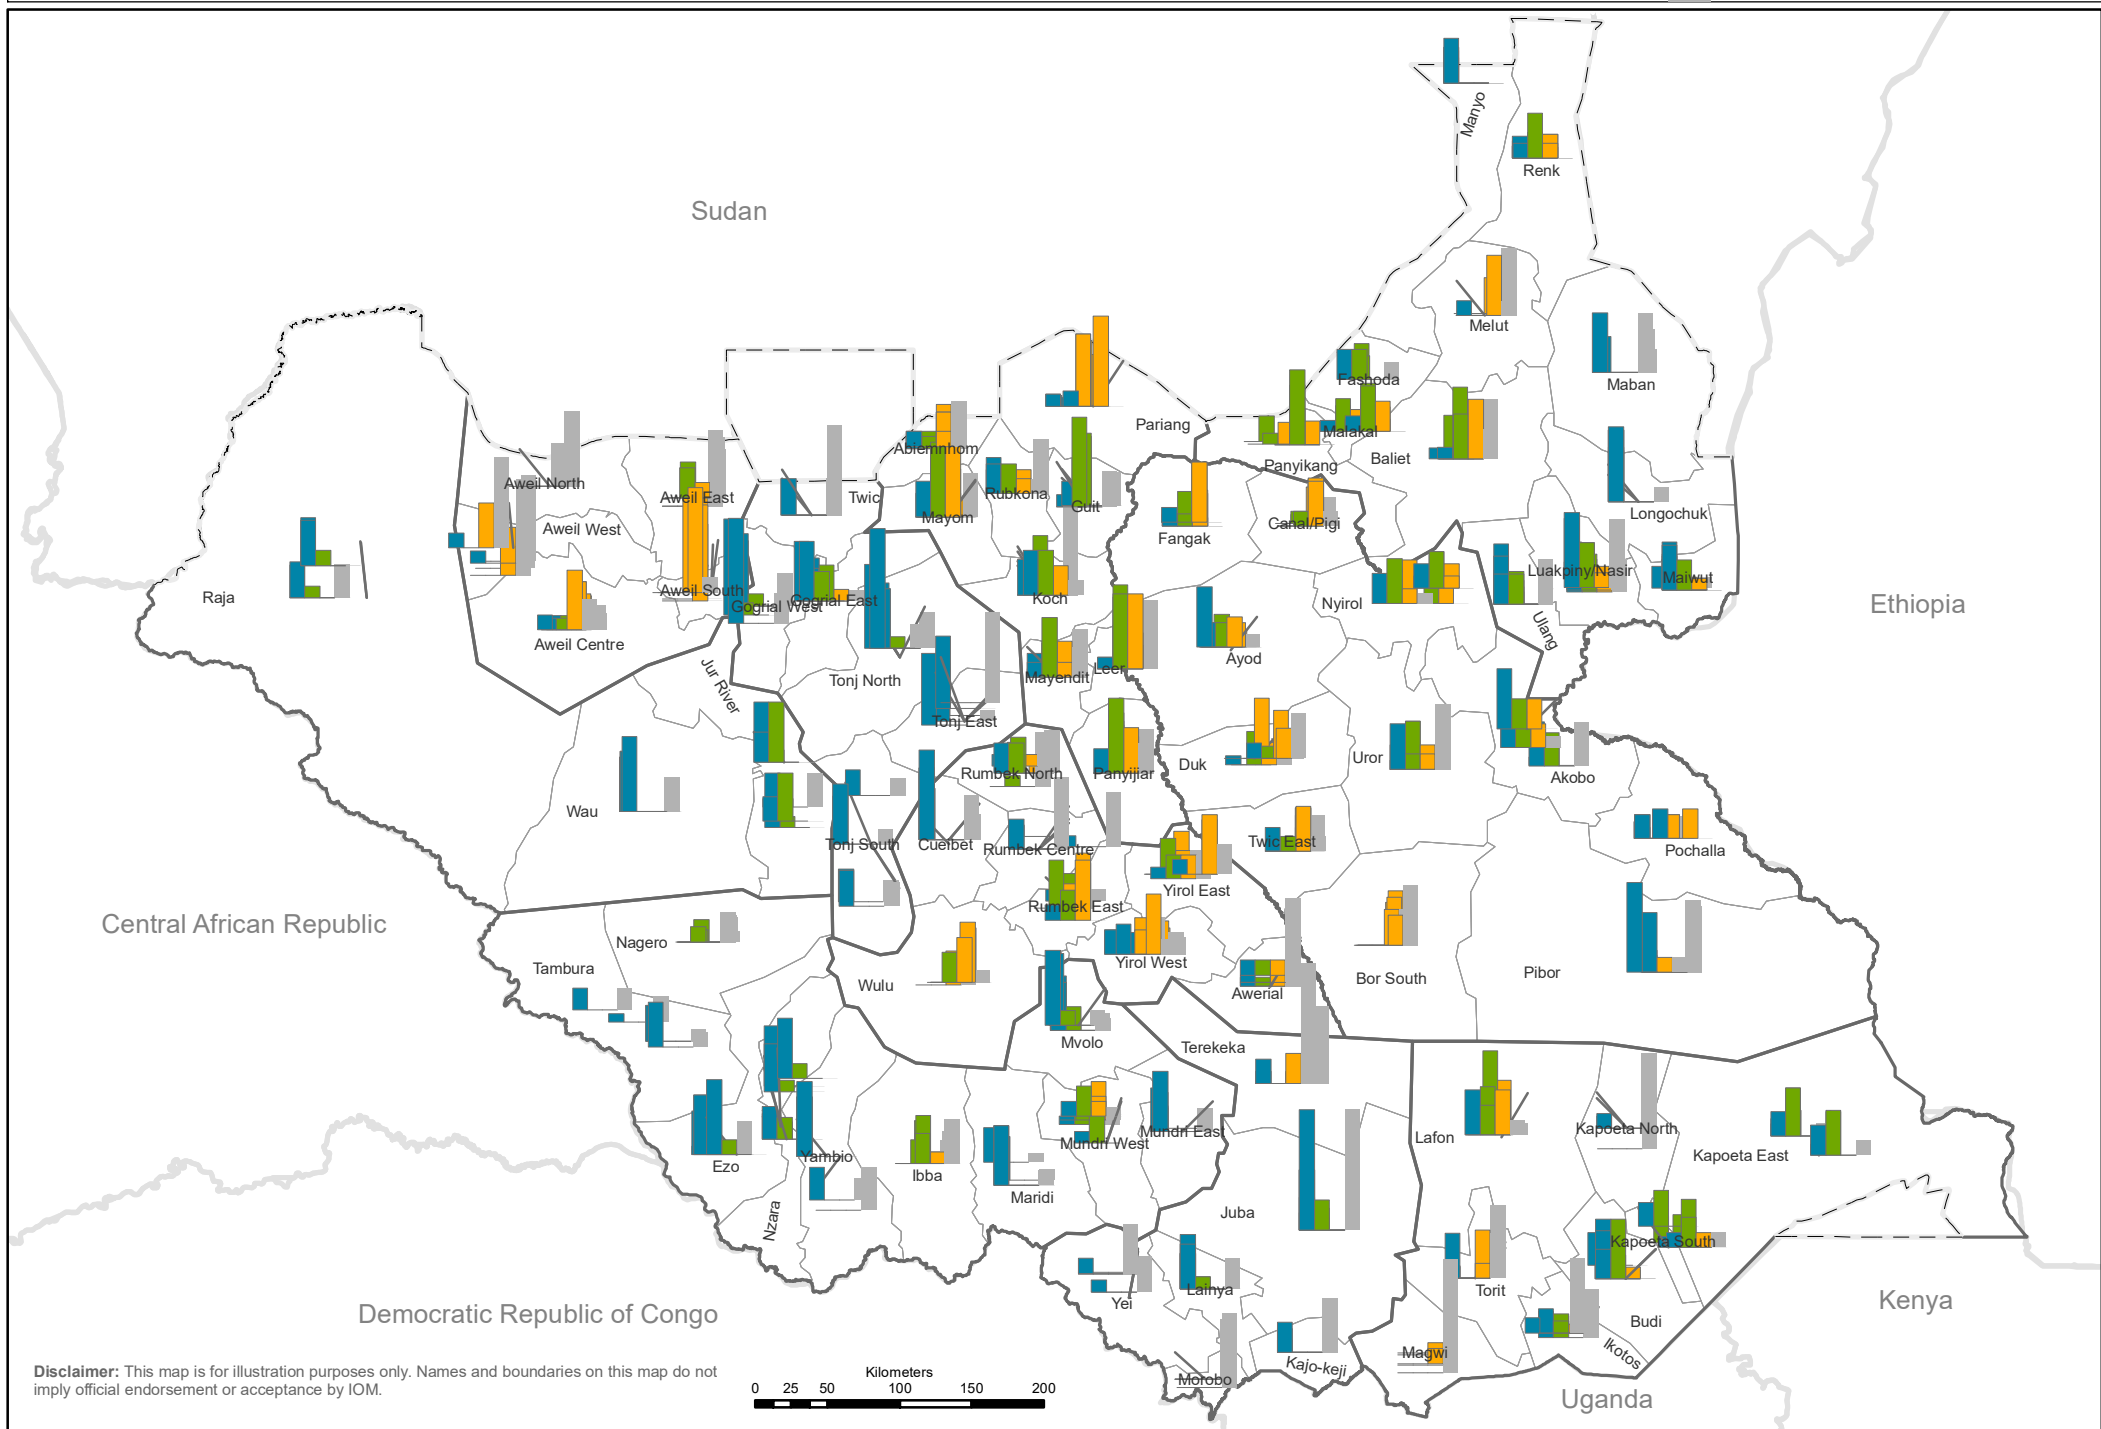

South Sudan

Mobility Tracking Round 10, December 2020

Returnee Origin of Arrival at County

State
County

Disclaimer: This map is for illustration purposes only. Names and boundaries on this map do not imply official endorsement or acceptance by IOM.